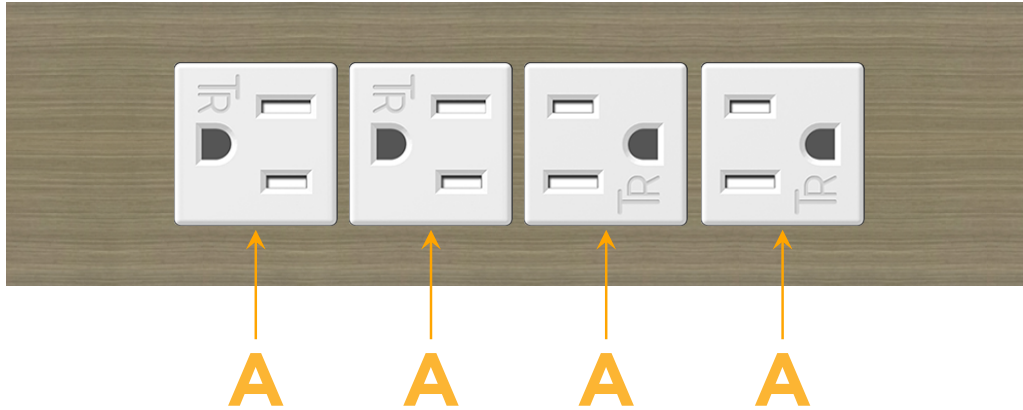

M-POWER-4T

AC POWER & DATA CONNECTIVITY SOLUTION

M-POWER-4TW-AAAA-BZ5AATP

Distributed by

Mormax Company, Inc.

8 Westchester Plaza

Elmsford, NY 10523

914-699-0101

sales@mormax.com

mormax.com

Metro Light & Power's line of power & data solutions offers sophisticated design elements combined with greater ease of installation. Streamlined and low-profile, enhanced by side-exiting cords, our outlets advance the industry with their cutting edge look and feel. We believe flexibility is key, and we provide a variety of mounting options, including the ability to mount in limited spaces. Our outlets are available in many finishes and configurations, in addition to a custom color and finish capability for our clients.

Trim Plate Finish: **ANTIQUED ARCHITECTURAL BRONZE (ABS)**

Custom Finishes Available

M-POWER-4TW-AAAA-BZ5AATP

Features:

Module/Port Options:

- **A** Tamper Resistant AC Receptacle
- **E** USB-A & USB-C (20W)
- **M** Double USB-A (Fast Charging Ports - 18W)
- **H** HDMI
- **6** CAT 6
- **12** RJ 12
- **X** Switched AC
- **Y** 3-Way Switch (Low Voltage)
- **V** USB-C (45W High Speed Charging Port)
- **S** USB-C (25W High Speed Charging Port)
- **R** Switched AC (Rocker Switch)
- **D** Dimmer Switch

Plug:

Supplied with Low Profile Flat 45° Angle 120 VAC Plug

Optional Standard Straight 120 VAC Plug

Optional Straight 120 VAC Pass-through Plug

- CLEAN, COMPACT DESIGN
- STREAMLINED
- LOW PROFILE
- SIDE-EXITING CORDS
- PLUG & PLAY
- 6' AC CORD & PLUG (FLAT PLUG STANDARD)
- CUSTOMIZABLE CONFIGURATIONS AND FINISHES
- UL LISTED FOR MOUNTING IN FURNITURE
- 15A