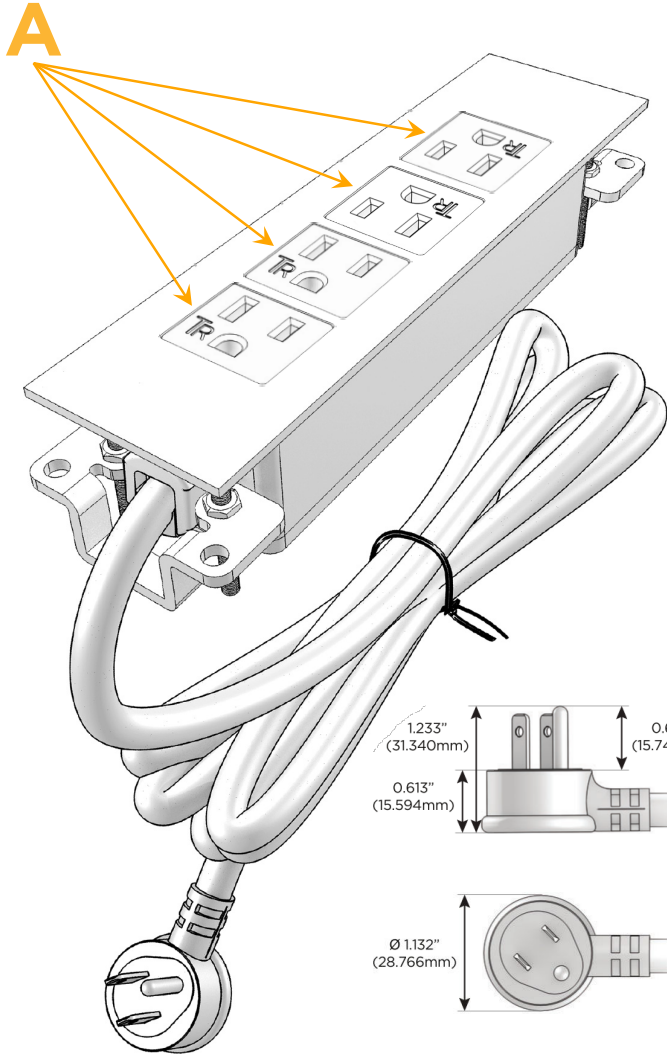

M-POWER-4T

AC POWER & DATA CONNECTIVITY SOLUTION

M-POWER-4TW-AAAA-BATP

Specs:

Modules/Ports:

- A Tamper Resistant AC Receptacle

Distributed by

Mormax Company, Inc.

8 Westchester Plaza

Elmsford, NY 10523

914-699-0101

sales@mormax.com

mormax.com