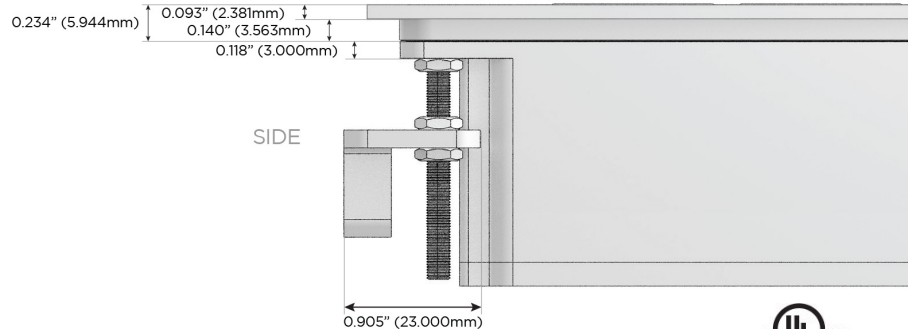

M-POWER-4T

AC POWER & DATA CONNECTIVITY SOLUTION

M-POWER-4TW-AAAA-BATP

Specs:

Modules/Ports:

- A Tamper Resistant AC Receptacle

Distributed by

Mormax Company, Inc.

8 Westchester Plaza

Elmsford, NY 10523

914-699-0101

sales@mormax.com

mormax.com