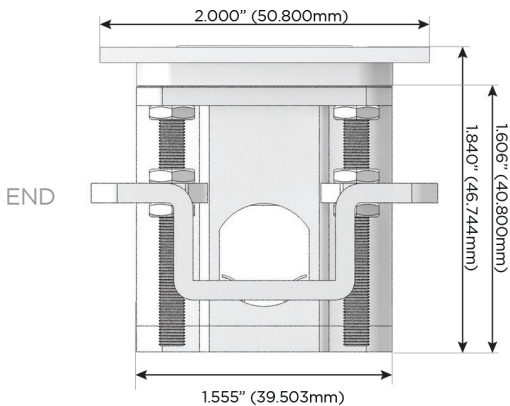

M-POWER-4T

AC POWER & DATA CONNECTIVITY SOLUTION

M-POWER-4TW-AAAA-BATP

Specs:

Modules/Ports:

- A Tamper Resistant AC Receptacle

Distributed by

Mormax Company, Inc.

8 Westchester Plaza

Elmsford, NY 10523

914-699-0101

sales@mormax.com

mormax.com