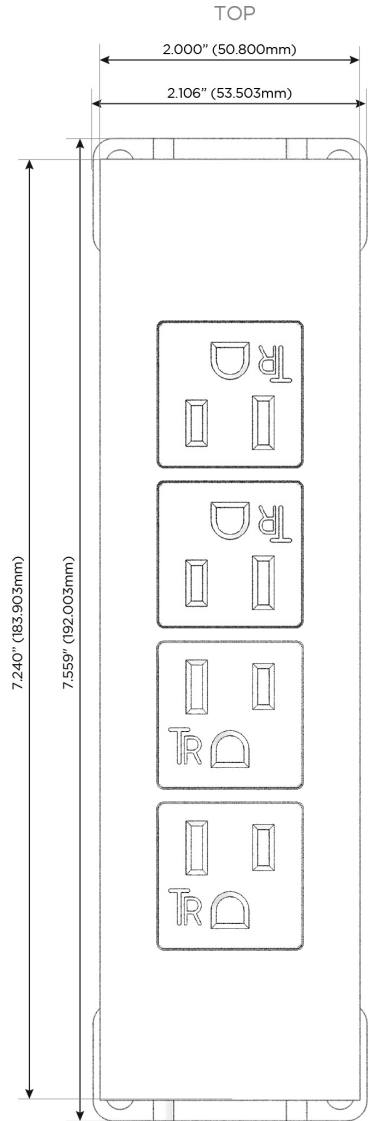

M-POWER-4T

AC POWER & DATA CONNECTIVITY SOLUTION

M-POWER-4TW-AAAA-BATP

Specs:

Modules/Ports:

- A Tamper Resistant AC Receptacle

Distributed by

Mormax Company, Inc.

8 Westchester Plaza

Elmsford, NY 10523

914-699-0101

sales@mormax.com

mormax.com