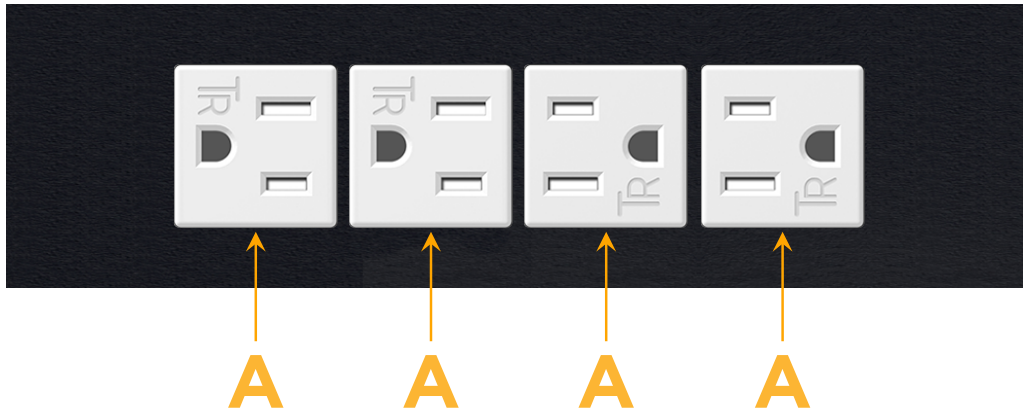

Trim Plate Finish: **BLACK (ABS)**

Custom Finishes Available

M-POWER-4TW-AAAA-BATP

Features:

**Module/Port Options:**

- A** Tamper Resistant AC Receptacle
- E** USB-A & USB-C (20W)
- M** Double USB-A (Fast Charging Ports - 18W)
- H** HDMI
- 6** CAT 6
- 12** RJ 12
- X** Switched AC
- Y** 3-Way Switch (Low Voltage)
- V** USB-C (45W High Speed Charging Port)
- S** USB-C (25W High Speed Charging Port)
- R** Switched AC (Rocker Switch)
- D** Dimmer Switch

**Plug:**

Supplied with Low Profile Flat 45° Angle 120 VAC Plug

Optional Standard Straight 120 VAC Plug

Optional Straight 120 VAC Pass-through Plug

- CLEAN, COMPACT DESIGN
- STREAMLINED
- LOW PROFILE
- SIDE-EXITING CORDS
- PLUG & PLAY
- 6' AC CORD & PLUG (FLAT PLUG STANDARD)
- CUSTOMIZABLE CONFIGURATIONS AND FINISHES
- UL LISTED FOR MOUNTING IN FURNITURE
- 15A