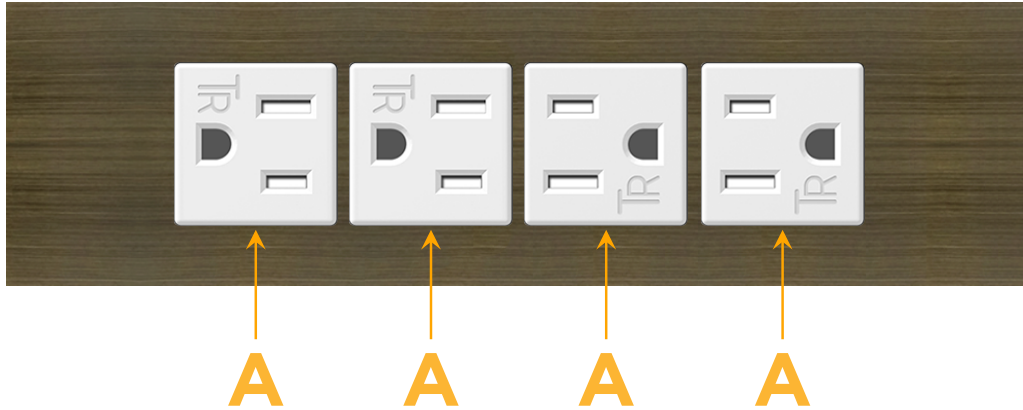

M-POWER-4T

AC POWER & DATA CONNECTIVITY SOLUTION

M-POWER-4TW-AAAA-APATP

Distributed by

Mormax Company, Inc.

8 Westchester Plaza

Elmsford, NY 10523

914-699-0101

sales@mormax.com

mormax.com

Metro Light & Power's line of power & data solutions offers sophisticated design elements combined with greater ease of installation. Streamlined and low-profile, enhanced by side-exiting cords, our outlets advance the industry with their cutting edge look and feel. We believe flexibility is key, and we provide a variety of mounting options, including the ability to mount in limited spaces. Our outlets are available in many finishes and configurations, in addition to a custom color and finish capability for our clients.

Trim Plate Finish: **SPECIAL ANTIQUE BRONZE (ABS)**

Custom Finishes Available

M-POWER-4TW-AAAA-APATP

Features:

Module/Port Options:

- **A** Tamper Resistant AC Receptacle
- **E** USB-A & USB-C (20W)
- **M** Double USB-A (Fast Charging Ports - 18W)
- **H** HDMI
- **6** CAT 6
- **12** RJ 12
- **X** Switched AC
- **Y** 3-Way Switch (Low Voltage)
- **V** USB-C (45W High Speed Charging Port)
- **S** USB-C (25W High Speed Charging Port)
- **R** Switched AC (Rocker Switch)
- **D** Dimmer Switch

Plug:

Supplied with Low Profile Flat 45° Angle 120 VAC Plug

Optional Standard Straight 120 VAC Plug

Optional Straight 120 VAC Pass-through Plug

- CLEAN, COMPACT DESIGN
- STREAMLINED
- LOW PROFILE
- SIDE-EXITING CORDS
- PLUG & PLAY
- 6' AC CORD & PLUG (FLAT PLUG STANDARD)
- CUSTOMIZABLE CONFIGURATIONS AND FINISHES
- UL LISTED FOR MOUNTING IN FURNITURE
- 15A