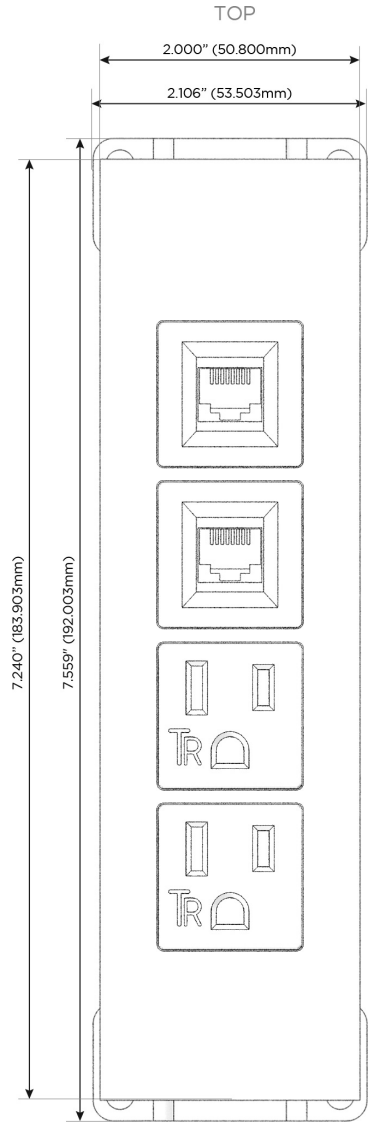

M-POWER-4T

AC POWER & DATA CONNECTIVITY SOLUTION

M-POWER-4TW-AA66-SS8TP

Specs:

Modules/Ports:

- A Tamper Resistant AC Receptacle
- 6 CAT 6

Distributed by

Mormax Company, Inc.

8 Westchester Plaza

Elmsford, NY 10523

914-699-0101

sales@mormax.com

mormax.com