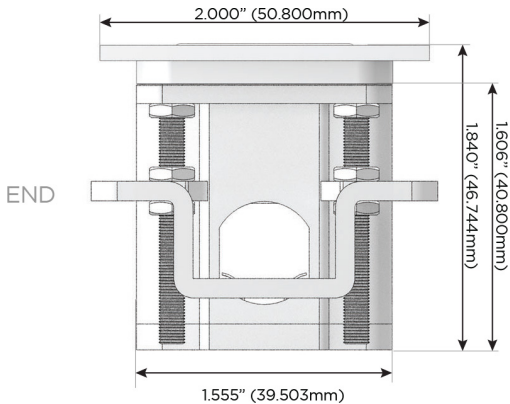

M-POWER-4T

AC POWER & DATA CONNECTIVITY SOLUTION

M-POWER-4TW-AA66-SS8TP

Specs:

Modules/Ports:

- A Tamper Resistant AC Receptacle
- 6 CAT 6

Distributed by

Mormax Company, Inc.

8 Westchester Plaza

Elmsford, NY 10523

914-699-0101

sales@mormax.com

mormax.com