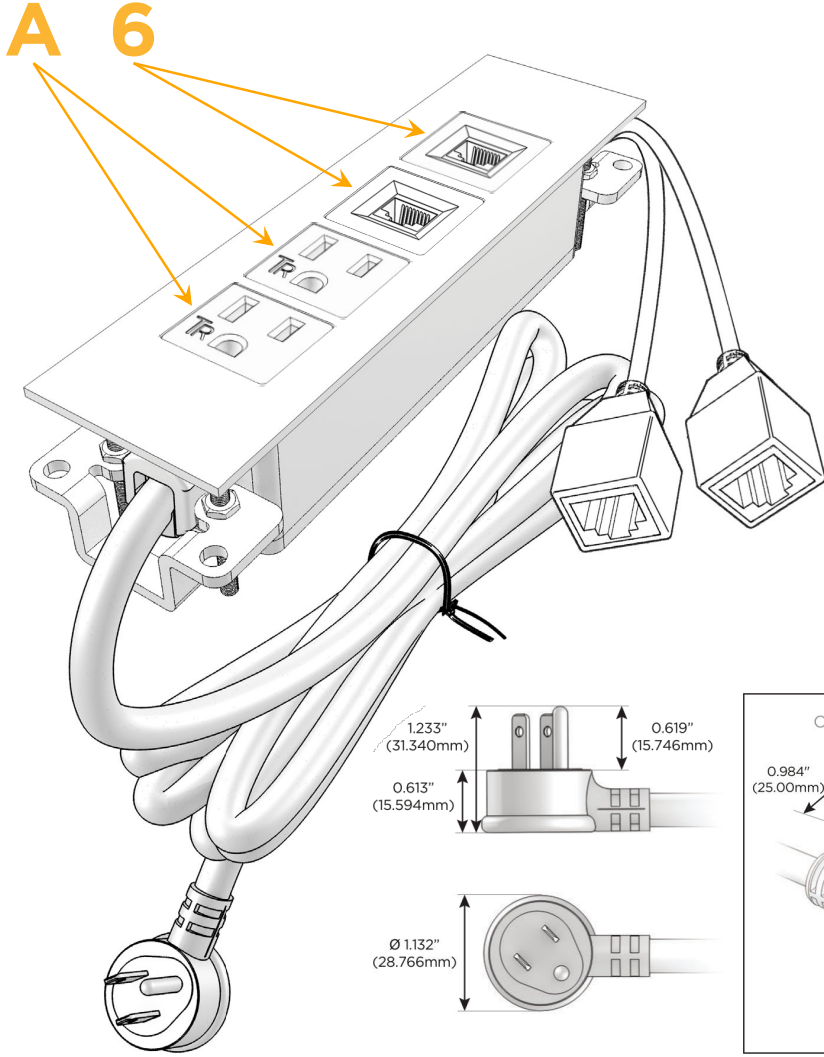

### Module/Port Options:

- A** Tamper Resistant AC Receptacle
- E** USB-A & USB-C (20W)
- M** Double USB-A (Fast Charging Ports - 18W)
- H** HDMI
- 6** CAT 6
- 12** RJ 12
- X** Switched AC
- Y** 3-Way Switch (Low Voltage)
- V** USB-C (45W High Speed Charging Port)
- S** USB-C (25W High Speed Charging Port)
- R** Switched AC (Rocker Switch)
- D** Dimmer Switch

### Plug:

Supplied with Low Profile Flat 45° Angle 120 VAC Plug

Optional Standard Straight 120 VAC Plug

Optional Straight 120 VAC Pass-through Plug

- CLEAN, COMPACT DESIGN
- STREAMLINED
- LOW PROFILE
- SIDE-EXITING CORDS
- PLUG & PLAY
- 6' AC CORD & PLUG (FLAT PLUG STANDARD)
- CUSTOMIZABLE CONFIGURATIONS AND FINISHES
- UL LISTED FOR MOUNTING IN FURNITURE
- 15A

## AC POWER & DATA CONNECTIVITY SOLUTION

M-POWER-4TW-AA66-SS8TP

Specs:

### Modules/Ports:

- A Tamper Resistant AC Receptacle
- 6 CAT 6

Distributed by

Mormax Company, Inc.

8 Westchester Plaza

Elmsford, NY 10523

914-699-0101

sales@mormax.com