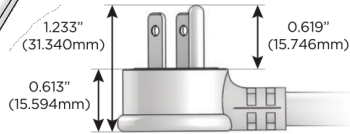

M-POWER-4T

AC POWER & DATA CONNECTIVITY SOLUTION

M-POWER-4TW-AA66-SS8TP

Specs:

Modules/Ports:

- A Tamper Resistant AC Receptacle
- 6 CAT 6