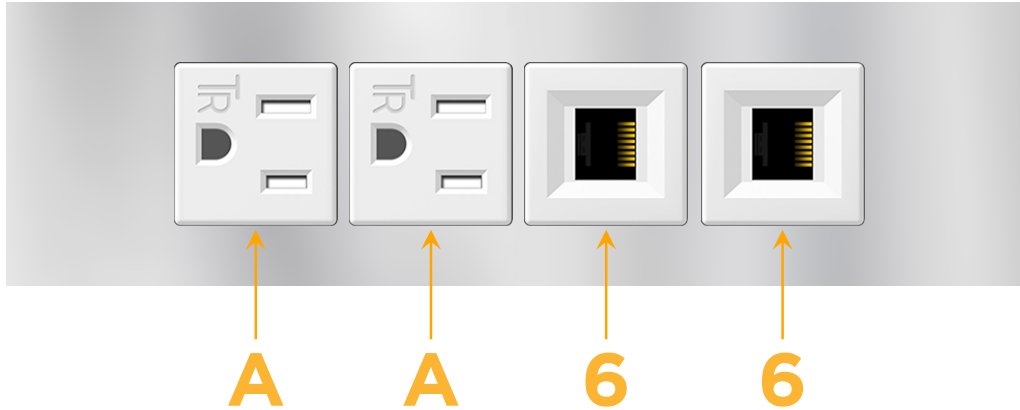

M-POWER-4T

AC POWER & DATA CONNECTIVITY SOLUTION

M-POWER-4TW-AA66-SS8TP

Distributed by

Mormax Company, Inc.

8 Westchester Plaza

Elmsford, NY 10523

914-699-0101

sales@mormax.com

mormax.com

Metro Light & Power's line of power & data solutions offers sophisticated design elements combined with greater ease of installation. Streamlined and low-profile, enhanced by side-exiting cords, our outlets advance the industry with their cutting edge look and feel. We believe flexibility is key, and we provide a variety of mounting options, including the ability to mount in limited spaces. Our outlets are available in many finishes and configurations, in addition to a custom color and finish capability for our clients.

Trim Plate Finish: **STAINLESS STEEL MIRROR FINISH**

Custom Finishes Available

M-POWER-4TW-AA66-SS8TP

Features:

Module/Port Options:

- **A** Tamper Resistant AC Receptacle
- **E** USB-A & USB-C (20W)
- **M** Double USB-A (Fast Charging Ports - 18W)
- **H** HDMI
- **6** CAT 6
- **12** RJ 12
- **X** Switched AC
- **Y** 3-Way Switch (Low Voltage)
- **V** USB-C (45W High Speed Charging Port)
- **S** USB-C (25W High Speed Charging Port)
- **R** Switched AC (Rocker Switch)
- **D** Dimmer Switch

Plug:

Supplied with Low Profile Flat 45° Angle 120 VAC Plug

Optional Standard Straight 120 VAC Plug

Optional Straight 120 VAC Pass-through Plug

- CLEAN, COMPACT DESIGN
- STREAMLINED
- LOW PROFILE
- SIDE-EXITING CORDS
- PLUG & PLAY
- 6' AC CORD & PLUG (FLAT PLUG STANDARD)
- CUSTOMIZABLE CONFIGURATIONS AND FINISHES
- UL LISTED FOR MOUNTING IN FURNITURE
- 15A