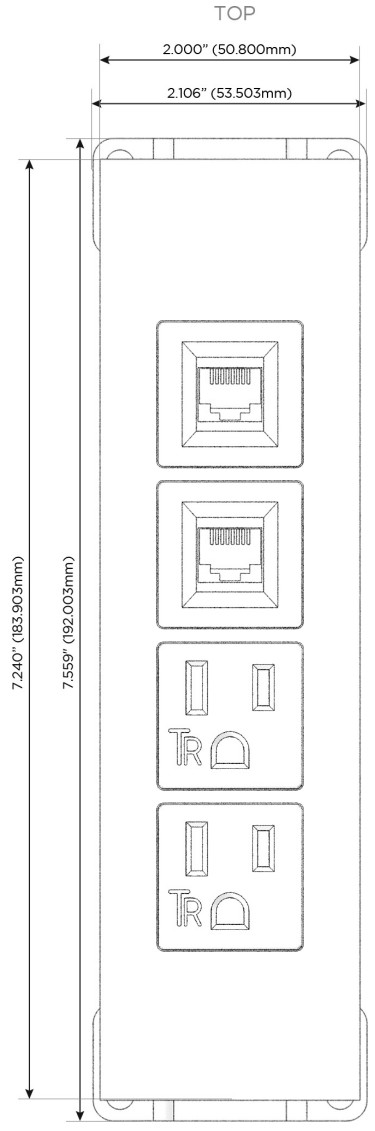

Trim Plate Finish: **STAINLESS STEEL BRUSHED**

Custom Finishes Available

M-POWER-4TW-AA66-SS4TP

Features:

Module/Port Options:

- A** Tamper Resistant AC Receptacle
- E** USB-A & USB-C (20W)
- M** Double USB-A (Fast Charging Ports - 18W)
- H** HDMI
- 6** CAT 6
- 12** RJ 12
- X** Switched AC
- Y** 3-Way Switch (Low Voltage)
- V** USB-C (45W High Speed Charging Port)
- S** USB-C (25W High Speed Charging Port)
- R** Switched AC (Rocker Switch)
- D** Dimmer Switch

Plug:

Supplied with Low Profile Flat 45° Angle 120 VAC Plug

Optional Standard Straight 120 VAC Plug

Optional Straight 120 VAC Pass-through Plug

- CLEAN, COMPACT DESIGN
- STREAMLINED
- LOW PROFILE
- SIDE-EXITING CORDS
- PLUG & PLAY
- 6' AC CORD & PLUG (FLAT PLUG STANDARD)
- CUSTOMIZABLE CONFIGURATIONS AND FINISHES
- UL LISTED FOR MOUNTING IN FURNITURE
- 15A

M-POWER-4T

AC POWER & DATA CONNECTIVITY SOLUTION

M-POWER-4TW-AA66-SS4TP

Specs:

Modules/Ports:

- A** Tamper Resistant AC Receptacle
- 6** CAT 6

Distributed by

Mormax Company, Inc.
 8 Westchester Plaza
 Elmsford, NY 10523