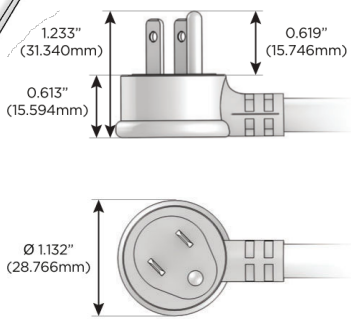

Trim Plate Finish: **STAINLESS STEEL BRUSHED**

Custom Finishes Available

M-POWER-4TW-AA66-SS4TP

Features:

Module/Port Options:

- A** Tamper Resistant AC Receptacle
- E** USB-A & USB-C (20W)
- M** Double USB-A (Fast Charging Ports - 18W)
- H** HDMI
- 6** CAT 6
- 12** RJ 12
- X** Switched AC
- Y** 3-Way Switch (Low Voltage)
- V** USB-C (45W High Speed Charging Port)
- S** USB-C (25W High Speed Charging Port)
- R** Switched AC (Rocker Switch)
- D** Dimmer Switch

Plug:

Supplied with Low Profile Flat 45° Angle 120 VAC Plug

Optional Standard Straight 120 VAC Plug

Optional Straight 120 VAC Pass-through Plug

- CLEAN, COMPACT DESIGN
- STREAMLINED
- LOW PROFILE
- SIDE-EXITING CORDS
- PLUG & PLAY
- 6' AC CORD & PLUG (FLAT PLUG STANDARD)
- CUSTOMIZABLE CONFIGURATIONS AND FINISHES
- UL LISTED FOR MOUNTING IN FURNITURE
- 15A

M-POWER-4T

AC POWER & DATA CONNECTIVITY SOLUTION

M-POWER-4TW-AA66-SS4TP

Specs:

Modules/Ports:

- A** Tamper Resistant AC Receptacle
- 6** CAT 6

Distributed by

Mormax Company, Inc.
 8 Westchester Plaza
 Elmsford, NY 10523