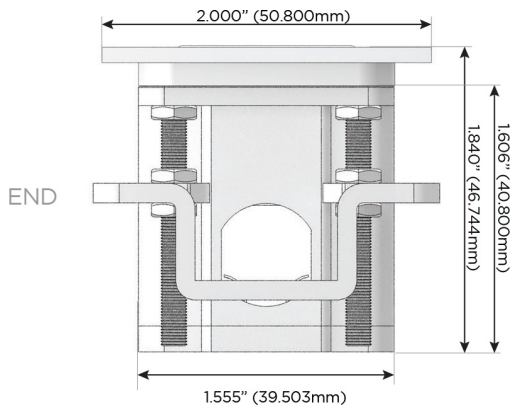

Trim Plate Finish: **STAINLESS STEEL BRUSHED**

Custom Finishes Available

M-POWER-4TW-AA66-SS4TP

Features:

Module/Port Options:

- A** Tamper Resistant AC Receptacle
- E** USB-A & USB-C (20W)
- M** Double USB-A (Fast Charging Ports - 18W)
- H** HDMI
- 6** CAT 6
- 12** RJ 12
- X** Switched AC
- Y** 3-Way Switch (Low Voltage)
- V** USB-C (45W High Speed Charging Port)
- S** USB-C (25W High Speed Charging Port)
- R** Switched AC (Rocker Switch)
- D** Dimmer Switch

Plug:

Supplied with Low Profile Flat 45° Angle 120 VAC Plug

Optional Standard Straight 120 VAC Plug

Optional Straight 120 VAC Pass-through Plug

- CLEAN, COMPACT DESIGN
- STREAMLINED
- LOW PROFILE
- SIDE-EXITING CORDS
- PLUG & PLAY
- 6' AC CORD & PLUG (FLAT PLUG STANDARD)
- CUSTOMIZABLE CONFIGURATIONS AND FINISHES
- UL LISTED FOR MOUNTING IN FURNITURE
- 15A

M-POWER-4T

AC POWER & DATA CONNECTIVITY SOLUTION

M-POWER-4TW-AA66-SS4TP

Specs:

Modules/Ports:

- A** Tamper Resistant AC Receptacle
- 6** CAT 6

Distributed by

Mormax Company, Inc.
 8 Westchester Plaza
 Elmsford, NY 10523