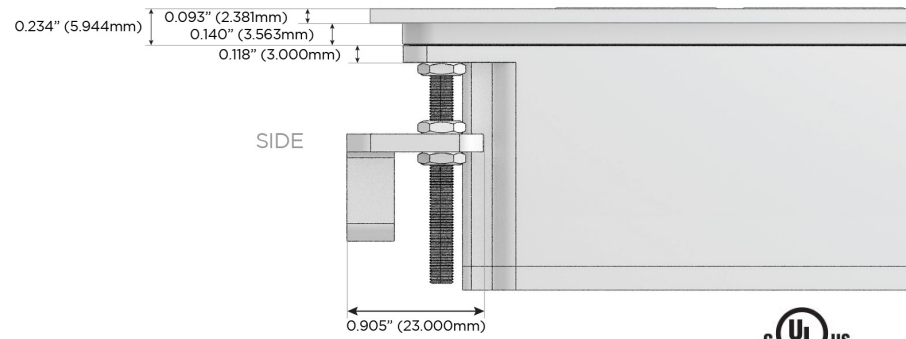

M-POWER-4T

AC POWER & DATA CONNECTIVITY SOLUTION

M-POWER-4TW-AA66-SS4TP

Specs:

Modules/Ports:

- A** Tamper Resistant AC Receptacle
- 6** CAT 6

Distributed by

Mormax Company, Inc.
 8 Westchester Plaza
 Elmsford, NY 10523