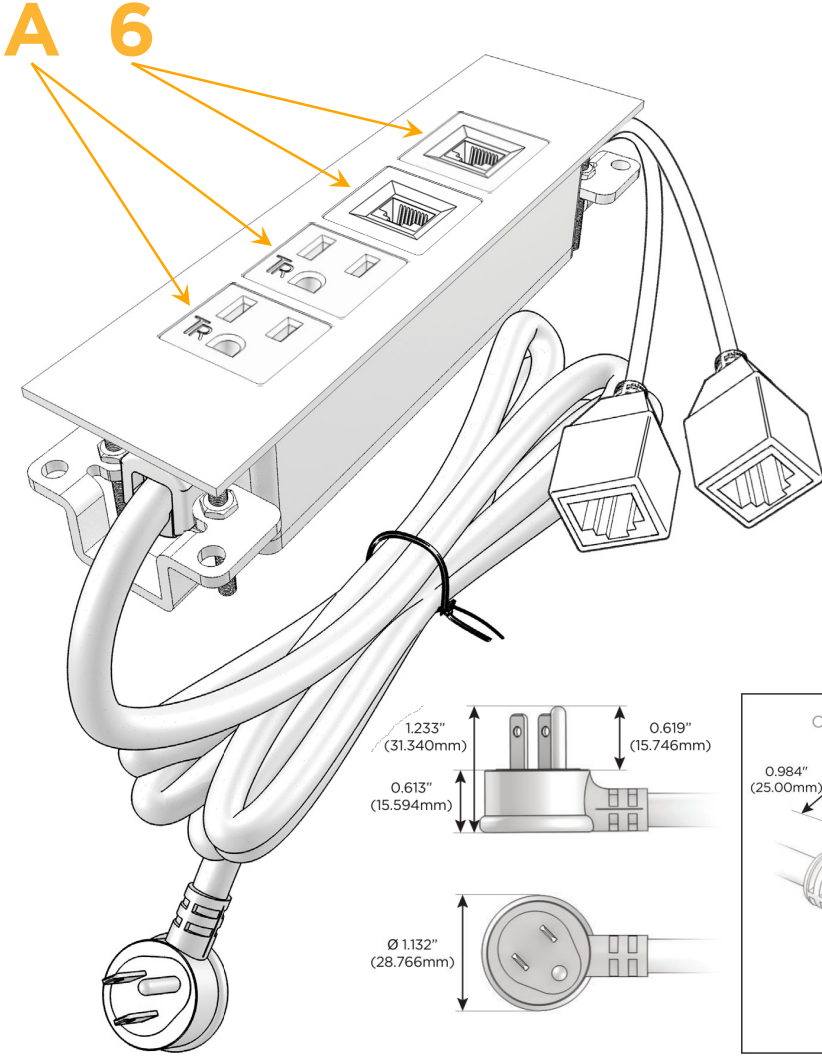

Trim Plate Finish: **STAINLESS STEEL BRUSHED**

Custom Finishes Available

M-POWER-4TW-AA66-SS4TP

Features:

Module/Port Options:

- A** Tamper Resistant AC Receptacle
- E** USB-A & USB-C (20W)
- M** Double USB-A (Fast Charging Ports - 18W)
- H** HDMI
- 6** CAT 6
- 12** RJ 12
- X** Switched AC
- Y** 3-Way Switch (Low Voltage)
- V** USB-C (45W High Speed Charging Port)
- S** USB-C (25W High Speed Charging Port)
- R** Switched AC (Rocker Switch)
- D** Dimmer Switch

Plug:

Supplied with Low Profile Flat 45° Angle 120 VAC Plug

Optional Standard Straight 120 VAC Plug

Optional Straight 120 VAC Pass-through Plug

- CLEAN, COMPACT DESIGN
- STREAMLINED
- LOW PROFILE
- SIDE-EXITING CORDS
- PLUG & PLAY
- 6' AC CORD & PLUG (FLAT PLUG STANDARD)
- CUSTOMIZABLE CONFIGURATIONS AND FINISHES
- UL LISTED FOR MOUNTING IN FURNITURE
- 15A

M-POWER-4T

AC POWER & DATA CONNECTIVITY SOLUTION

M-POWER-4TW-AA66-SS4TP

Specs:

Modules/Ports:

- A** Tamper Resistant AC Receptacle
- 6** CAT 6

Distributed by

Mormax Company, Inc.
 8 Westchester Plaza
 Elmsford, NY 10523