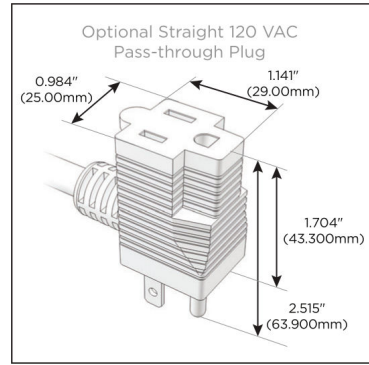

Plug:

Supplied with Low Profile Flat 45° Angle 120 VAC Plug

Optional Standard Straight 120 VAC Plug

Optional Straight 120 VAC Pass-through Plug

- CLEAN, COMPACT DESIGN
- STREAMLINED
- LOW PROFILE
- SIDE-EXITING CORDS
- PLUG & PLAY
- 6' AC CORD & PLUG (FLAT PLUG STANDARD)
- CUSTOMIZABLE CONFIGURATIONS AND FINISHES
- UL LISTED FOR MOUNTING IN FURNITURE
- 15A

M-POWER-4T

AC POWER & DATA CONNECTIVITY SOLUTION

M-POWER-4TW-AA66-SS4TP

Specs:

Modules/Ports:

- A** Tamper Resistant AC Receptacle
- 6** CAT 6

Distributed by

Mormax Company, Inc.
 8 Westchester Plaza
 Elmsford, NY 10523