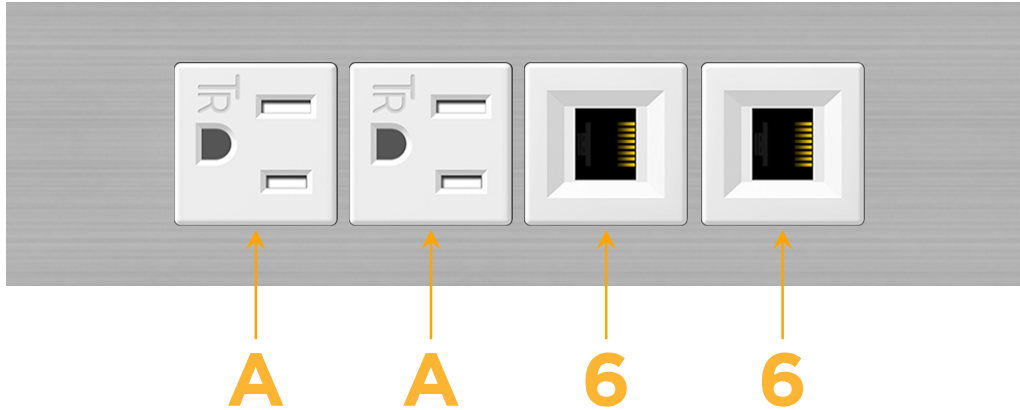

Trim Plate Finish: **STAINLESS STEEL BRUSHED**

Custom Finishes Available

M-POWER-4TW-AA66-SS4TP

Features:

Module/Port Options:

- A** Tamper Resistant AC Receptacle
- E** USB-A & USB-C (20W)
- M** Double USB-A (Fast Charging Ports - 18W)
- H** HDMI
- 6** CAT 6
- 12** RJ 12
- X** Switched AC
- Y** 3-Way Switch (Low Voltage)
- V** USB-C (45W High Speed Charging Port)
- S** USB-C (25W High Speed Charging Port)
- R** Switched AC (Rocker Switch)
- D** Dimmer Switch

Plug:

Supplied with Low Profile Flat 45° Angle 120 VAC Plug

Optional Standard Straight 120 VAC Plug

Optional Straight 120 VAC Pass-through Plug

- CLEAN, COMPACT DESIGN
- STREAMLINED
- LOW PROFILE
- SIDE-EXITING CORDS
- PLUG & PLAY
- 6' AC CORD & PLUG (FLAT PLUG STANDARD)
- CUSTOMIZABLE CONFIGURATIONS AND FINISHES
- UL LISTED FOR MOUNTING IN FURNITURE
- 15A