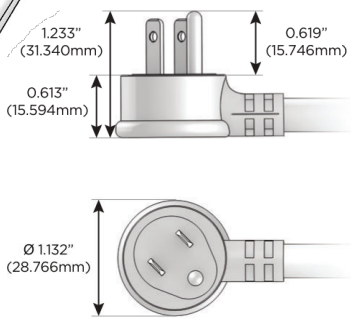

Trim Plate Finish: **BRUSHED STAINLESS (ABS)**

Custom Finishes Available

M-POWER-4TW-AA66-SS4ATP

Features:

Module/Port Options:

- A** Tamper Resistant AC Receptacle
- E** USB-A & USB-C (20W)
- M** Double USB-A (Fast Charging Ports - 18W)
- H** HDMI
- 6** CAT 6
- 12** RJ 12
- X** Switched AC
- Y** 3-Way Switch (Low Voltage)
- V** USB-C (45W High Speed Charging Port)
- S** USB-C (25W High Speed Charging Port)
- R** Switched AC (Rocker Switch)
- D** Dimmer Switch

Plug:

Supplied with Low Profile Flat 45° Angle 120 VAC Plug

Optional Standard Straight 120 VAC Plug

Optional Straight 120 VAC Pass-through Plug

- CLEAN, COMPACT DESIGN
- STREAMLINED
- LOW PROFILE
- SIDE-EXITING CORDS
- PLUG & PLAY
- 6' AC CORD & PLUG (FLAT PLUG STANDARD)
- CUSTOMIZABLE CONFIGURATIONS AND FINISHES
- UL LISTED FOR MOUNTING IN FURNITURE
- 15A

M-POWER-4T

AC POWER & DATA CONNECTIVITY SOLUTION

M-POWER-4TW-AA66-SS4ATP

Specs:

Modules/Ports:

- A** Tamper Resistant AC Receptacle
- 6** CAT 6

Distributed by

Mormax Company, Inc.