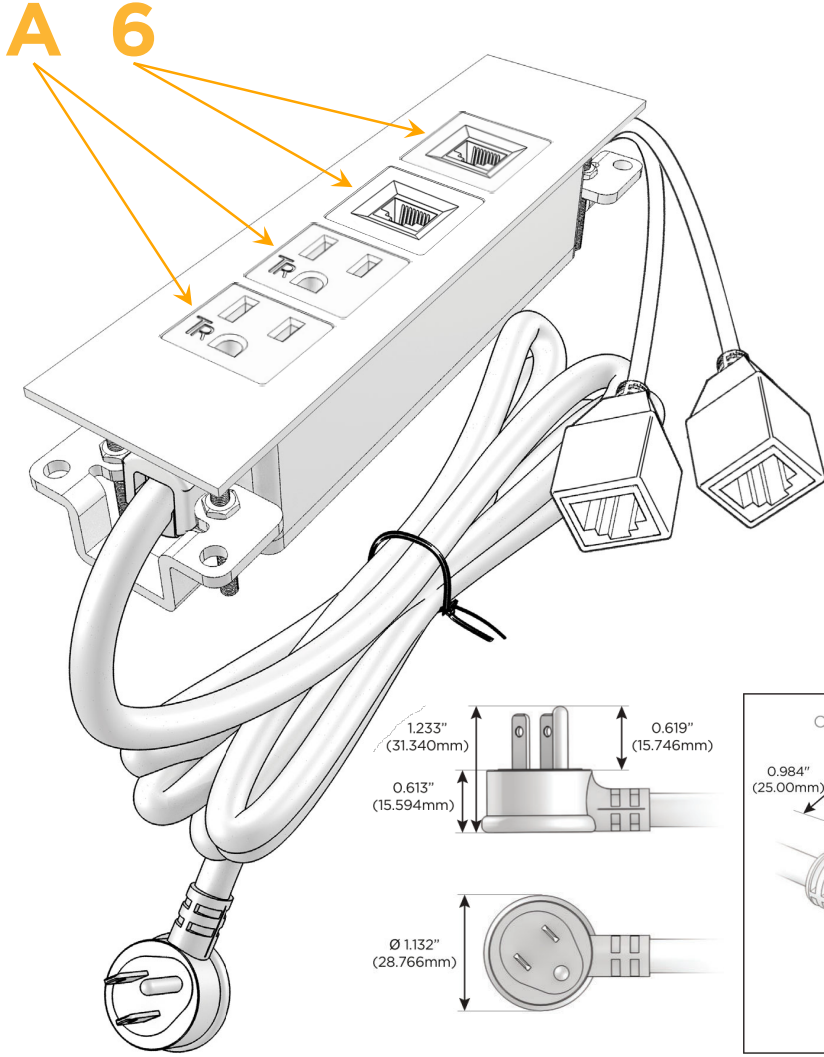

Trim Plate Finish: **BRUSHED STAINLESS (ABS)**

Custom Finishes Available

M-POWER-4TW-AA66-SS4ATP

Features:

Module/Port Options:

- A** Tamper Resistant AC Receptacle
- E** USB-A & USB-C (20W)
- M** Double USB-A (Fast Charging Ports - 18W)
- H** HDMI
- 6** CAT 6
- 12** RJ 12
- X** Switched AC
- Y** 3-Way Switch (Low Voltage)
- V** USB-C (45W High Speed Charging Port)
- S** USB-C (25W High Speed Charging Port)
- R** Switched AC (Rocker Switch)
- D** Dimmer Switch

Plug:

Supplied with Low Profile Flat 45° Angle 120 VAC Plug

Optional Standard Straight 120 VAC Plug

Optional Straight 120 VAC Pass-through Plug

- CLEAN, COMPACT DESIGN
- STREAMLINED
- LOW PROFILE
- SIDE-EXITING CORDS
- PLUG & PLAY
- 6' AC CORD & PLUG (FLAT PLUG STANDARD)
- CUSTOMIZABLE CONFIGURATIONS AND FINISHES
- UL LISTED FOR MOUNTING IN FURNITURE
- 15A

M-POWER-4T

AC POWER & DATA CONNECTIVITY SOLUTION

M-POWER-4TW-AA66-SS4ATP

Specs:

Modules/Ports:

- A** Tamper Resistant AC Receptacle
- 6** CAT 6

Distributed by

Mormax Company, Inc.