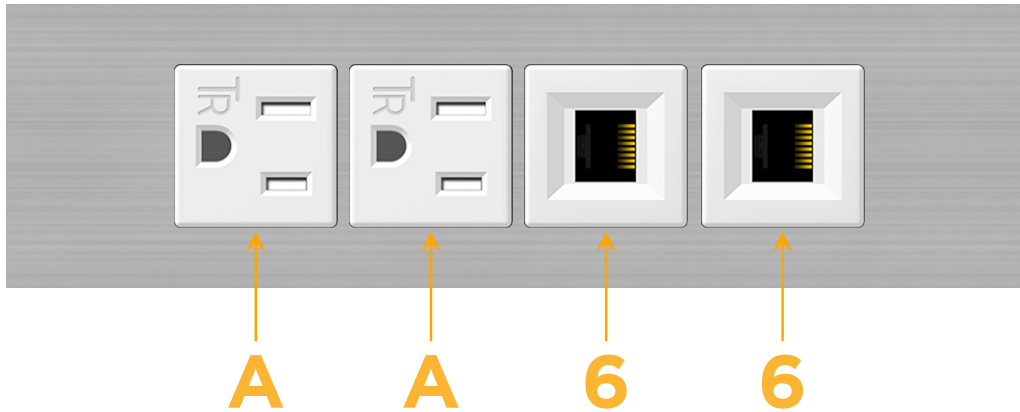

Trim Plate Finish: **BRUSHED STAINLESS (ABS)**

Custom Finishes Available

M-POWER-4TW-AA66-SS4ATP

Features:

Module/Port Options:

- A** Tamper Resistant AC Receptacle
- E** USB-A & USB-C (20W)
- M** Double USB-A (Fast Charging Ports - 18W)
- H** HDMI
- 6** CAT 6
- 12** RJ 12
- X** Switched AC
- Y** 3-Way Switch (Low Voltage)
- V** USB-C (45W High Speed Charging Port)
- S** USB-C (25W High Speed Charging Port)
- R** Switched AC (Rocker Switch)
- D** Dimmer Switch

Plug:

Supplied with Low Profile Flat 45° Angle 120 VAC Plug

Optional Standard Straight 120 VAC Plug

Optional Straight 120 VAC Pass-through Plug

- CLEAN, COMPACT DESIGN
- STREAMLINED
- LOW PROFILE
- SIDE-EXITING CORDS
- PLUG & PLAY
- 6' AC CORD & PLUG (FLAT PLUG STANDARD)
- CUSTOMIZABLE CONFIGURATIONS AND FINISHES
- UL LISTED FOR MOUNTING IN FURNITURE
- 15A