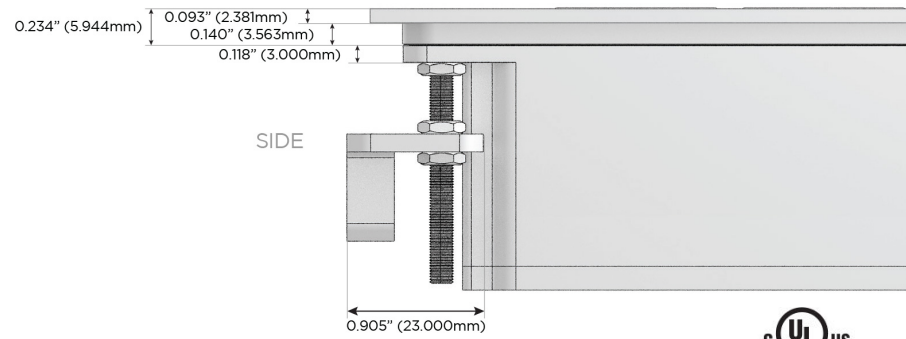

M-POWER-4T

AC POWER & DATA CONNECTIVITY SOLUTION

M-POWER-4TW-AA66-SS4ATP

Specs:

Modules/Ports:

- A** Tamper Resistant AC Receptacle
- 6** CAT 6

Distributed by

Mormax Company, Inc.