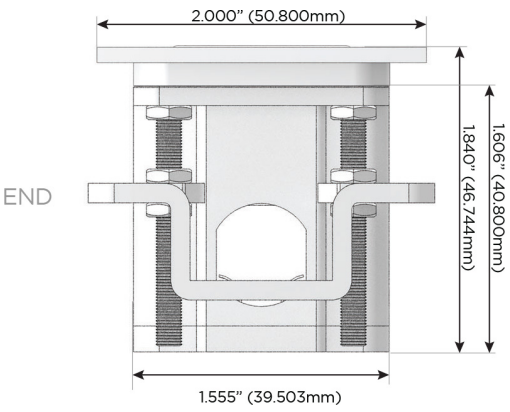

Plug:

Supplied with Low Profile Flat 45° Angle 120 VAC Plug

Optional Standard Straight 120 VAC Plug

Optional Straight 120 VAC Pass-through Plug

- CLEAN, COMPACT DESIGN
- STREAMLINED
- LOW PROFILE
- SIDE-EXITING CORDS
- PLUG & PLAY
- 6' AC CORD & PLUG (FLAT PLUG STANDARD)
- CUSTOMIZABLE CONFIGURATIONS AND FINISHES
- UL LISTED FOR MOUNTING IN FURNITURE
- 15A

M-POWER-4T

AC POWER & DATA CONNECTIVITY SOLUTION

M-POWER-4TW-AA66-SS4ATP

Specs:

Modules/Ports:

- A** Tamper Resistant AC Receptacle
- 6** CAT 6

Distributed by

Mormax Company, Inc.