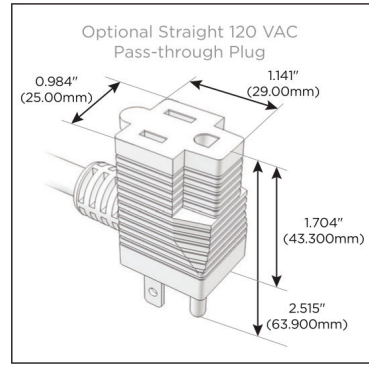

Plug:

Supplied with Low Profile Flat 45° Angle 120 VAC Plug

Optional Standard Straight 120 VAC Plug

Optional Straight 120 VAC Pass-through Plug

- CLEAN, COMPACT DESIGN
- STREAMLINED
- LOW PROFILE
- SIDE-EXITING CORDS
- PLUG & PLAY
- 6' AC CORD & PLUG (FLAT PLUG STANDARD)
- CUSTOMIZABLE CONFIGURATIONS AND FINISHES
- UL LISTED FOR MOUNTING IN FURNITURE
- 15A

M-POWER-4T

AC POWER & DATA CONNECTIVITY SOLUTION

M-POWER-4TW-AA66-SS4ATP

Specs:

Modules/Ports:

- A** Tamper Resistant AC Receptacle
- 6** CAT 6

Distributed by

Mormax Company, Inc.