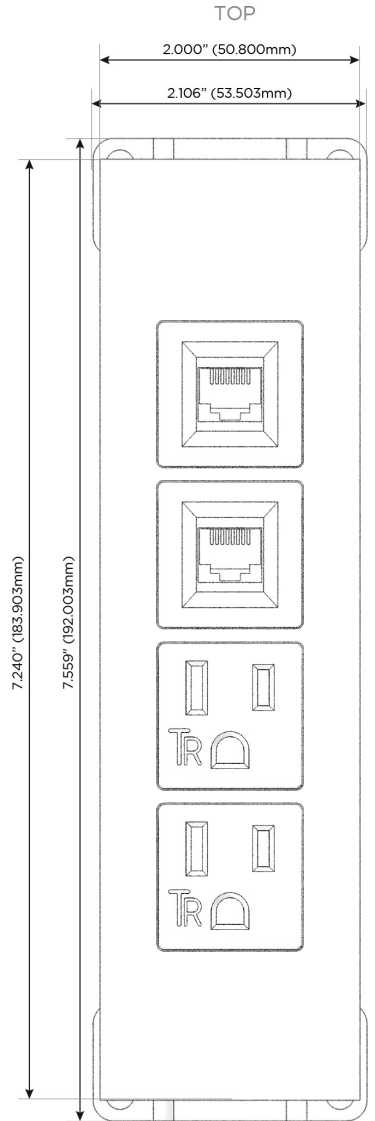

Trim Plate Finish: **BRUSHED STAINLESS (ABS)**

Custom Finishes Available

M-POWER-4TW-AA66-SS4ATP

Features:

Module/Port Options:

- A** Tamper Resistant AC Receptacle
- E** USB-A & USB-C (20W)
- M** Double USB-A (Fast Charging Ports - 18W)
- H** HDMI
- 6** CAT 6
- 12** RJ 12
- X** Switched AC
- Y** 3-Way Switch (Low Voltage)
- V** USB-C (45W High Speed Charging Port)
- S** USB-C (25W High Speed Charging Port)
- R** Switched AC (Rocker Switch)
- D** Dimmer Switch

Plug:

Supplied with Low Profile Flat 45° Angle 120 VAC Plug

Optional Standard Straight 120 VAC Plug

Optional Straight 120 VAC Pass-through Plug

- CLEAN, COMPACT DESIGN
- STREAMLINED
- LOW PROFILE
- SIDE-EXITING CORDS
- PLUG & PLAY
- 6' AC CORD & PLUG (FLAT PLUG STANDARD)
- CUSTOMIZABLE CONFIGURATIONS AND FINISHES
- UL LISTED FOR MOUNTING IN FURNITURE
- 15A

M-POWER-4T

AC POWER & DATA CONNECTIVITY SOLUTION

M-POWER-4TW-AA66-SS4ATP

Specs:

Modules/Ports:

- A** Tamper Resistant AC Receptacle
- 6** CAT 6

Distributed by

Mormax Company, Inc.