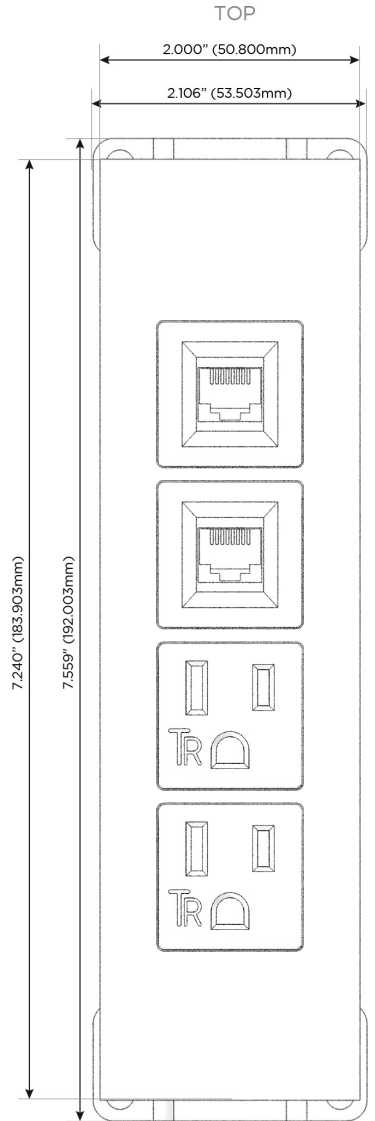

### Module/Port Options:

- A** Tamper Resistant AC Receptacle
- E** USB-A & USB-C (20W)
- M** Double USB-A (Fast Charging Ports - 18W)
- H** HDMI
- 6** CAT 6
- 12** RJ 12
- X** Switched AC
- Y** 3-Way Switch (Low Voltage)
- V** USB-C (45W High Speed Charging Port)
- S** USB-C (25W High Speed Charging Port)
- R** Switched AC (Rocker Switch)
- D** Dimmer Switch

### Plug:

Supplied with Low Profile Flat 45° Angle 120 VAC Plug

Optional Standard Straight 120 VAC Plug

Optional Straight 120 VAC Pass-through Plug

- CLEAN, COMPACT DESIGN
- STREAMLINED
- LOW PROFILE
- SIDE-EXITING CORDS
- PLUG & PLAY
- 6' AC CORD & PLUG (FLAT PLUG STANDARD)
- CUSTOMIZABLE CONFIGURATIONS AND FINISHES
- UL LISTED FOR MOUNTING IN FURNITURE
- 15A

# M-POWER-4T

AC POWER & DATA CONNECTIVITY SOLUTION

M-POWER-4TW-AA66-SATP

Specs:

**Modules/Ports:**

- A** Tamper Resistant AC Receptacle
- 6** CAT 6

Distributed by

Mormax Company, Inc.