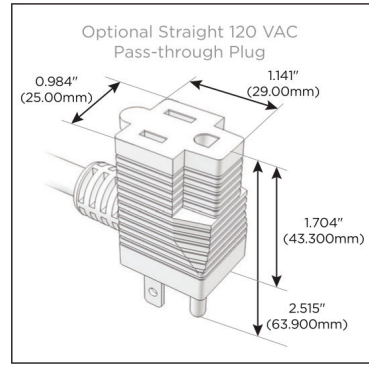

### Module/Port Options:

- A** Tamper Resistant AC Receptacle
- E** USB-A & USB-C (20W)
- M** Double USB-A (Fast Charging Ports - 18W)
- H** HDMI
- 6** CAT 6
- 12** RJ 12
- X** Switched AC
- Y** 3-Way Switch (Low Voltage)
- V** USB-C (45W High Speed Charging Port)
- S** USB-C (25W High Speed Charging Port)
- R** Switched AC (Rocker Switch)
- D** Dimmer Switch

### Plug:

Supplied with Low Profile Flat 45° Angle 120 VAC Plug

Optional Standard Straight 120 VAC Plug

Optional Straight 120 VAC Pass-through Plug

- CLEAN, COMPACT DESIGN
- STREAMLINED
- LOW PROFILE
- SIDE-EXITING CORDS
- PLUG & PLAY
- 6' AC CORD & PLUG (FLAT PLUG STANDARD)
- CUSTOMIZABLE CONFIGURATIONS AND FINISHES
- UL LISTED FOR MOUNTING IN FURNITURE
- 15A

# M-POWER-4T

AC POWER & DATA CONNECTIVITY SOLUTION

M-POWER-4TW-AA66-SATP

Specs:

**Modules/Ports:**

- A** Tamper Resistant AC Receptacle
- 6** CAT 6

Distributed by

Mormax Company, Inc.