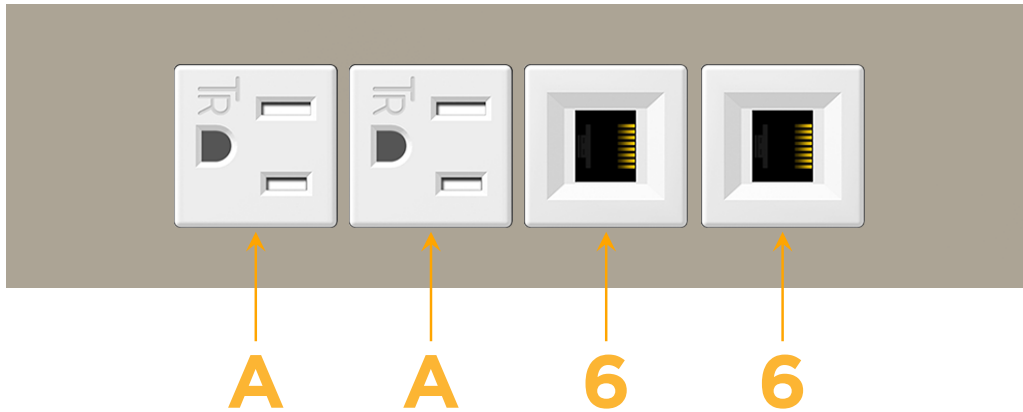

M-POWER-4T

AC POWER & DATA CONNECTIVITY SOLUTION

M-POWER-4TW-AA66-SATP

Distributed by

Mormax Company, Inc.

8 Westchester Plaza

Elmsford, NY 10523

914-699-0101

sales@mormax.com

mormax.com

Metro Light & Power's line of power & data solutions offers sophisticated design elements combined with greater ease of installation. Streamlined and low-profile, enhanced by side-exiting cords, our outlets advance the industry with their cutting edge look and feel. We believe flexibility is key, and we provide a variety of mounting options, including the ability to mount in limited spaces. Our outlets are available in many finishes and configurations, in addition to a custom color and finish capability for our clients.

Trim Plate Finish: **SATIN NICKEL (ABS)**

Custom Finishes Available

M-POWER-4TW-AA66-SATP

Features:

Module/Port Options:

- **A** Tamper Resistant AC Receptacle
- **E** USB-A & USB-C (20W)
- **M** Double USB-A (Fast Charging Ports - 18W)
- **H** HDMI
- **6** CAT 6
- **12** RJ 12
- **X** Switched AC
- **Y** 3-Way Switch (Low Voltage)
- **V** USB-C (45W High Speed Charging Port)
- **S** USB-C (25W High Speed Charging Port)
- **R** Switched AC (Rocker Switch)
- **D** Dimmer Switch

Plug:

Supplied with Low Profile Flat 45° Angle 120 VAC Plug

Optional Standard Straight 120 VAC Plug

Optional Straight 120 VAC Pass-through Plug

- CLEAN, COMPACT DESIGN
- STREAMLINED
- LOW PROFILE
- SIDE-EXITING CORDS
- PLUG & PLAY
- 6' AC CORD & PLUG (FLAT PLUG STANDARD)
- CUSTOMIZABLE CONFIGURATIONS AND FINISHES
- UL LISTED FOR MOUNTING IN FURNITURE
- 15A