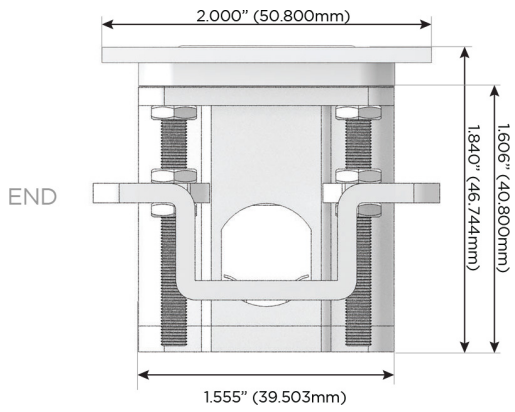

### Plug:

Supplied with Low Profile Flat 45° Angle 120 VAC Plug

Optional Standard Straight 120 VAC Plug

Optional Straight 120 VAC Pass-through Plug

- CLEAN, COMPACT DESIGN
- STREAMLINED
- LOW PROFILE
- SIDE-EXITING CORDS
- PLUG & PLAY
- 6' AC CORD & PLUG (FLAT PLUG STANDARD)
- CUSTOMIZABLE CONFIGURATIONS AND FINISHES
- UL LISTED FOR MOUNTING IN FURNITURE
- 15A

# M-POWER-4T

AC POWER & DATA CONNECTIVITY SOLUTION

M-POWER-4TW-AA66-SATP

Specs:

**Modules/Ports:**

- A** Tamper Resistant AC Receptacle
- 6** CAT 6

Distributed by

Mormax Company, Inc.