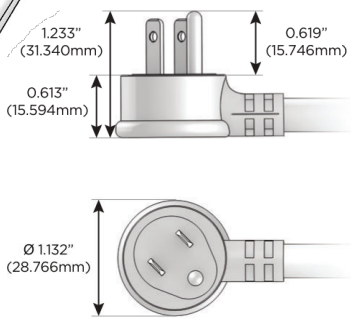

### Module/Port Options:

- A** Tamper Resistant AC Receptacle
- E** USB-A & USB-C (20W)
- M** Double USB-A (Fast Charging Ports - 18W)
- H** HDMI
- 6** CAT 6
- 12** RJ 12
- X** Switched AC
- Y** 3-Way Switch (Low Voltage)
- V** USB-C (45W High Speed Charging Port)
- S** USB-C (25W High Speed Charging Port)
- R** Switched AC (Rocker Switch)
- D** Dimmer Switch

### Plug:

Supplied with Low Profile Flat 45° Angle 120 VAC Plug

Optional Standard Straight 120 VAC Plug

Optional Straight 120 VAC Pass-through Plug

- CLEAN, COMPACT DESIGN
- STREAMLINED
- LOW PROFILE
- SIDE-EXITING CORDS
- PLUG & PLAY
- 6' AC CORD & PLUG (FLAT PLUG STANDARD)
- CUSTOMIZABLE CONFIGURATIONS AND FINISHES
- UL LISTED FOR MOUNTING IN FURNITURE
- 15A

# M-POWER-4T

AC POWER & DATA CONNECTIVITY SOLUTION

M-POWER-4TW-AA66-SATP

Specs:

**Modules/Ports:**

- A** Tamper Resistant AC Receptacle
- 6** CAT 6

Distributed by

Mormax Company, Inc.