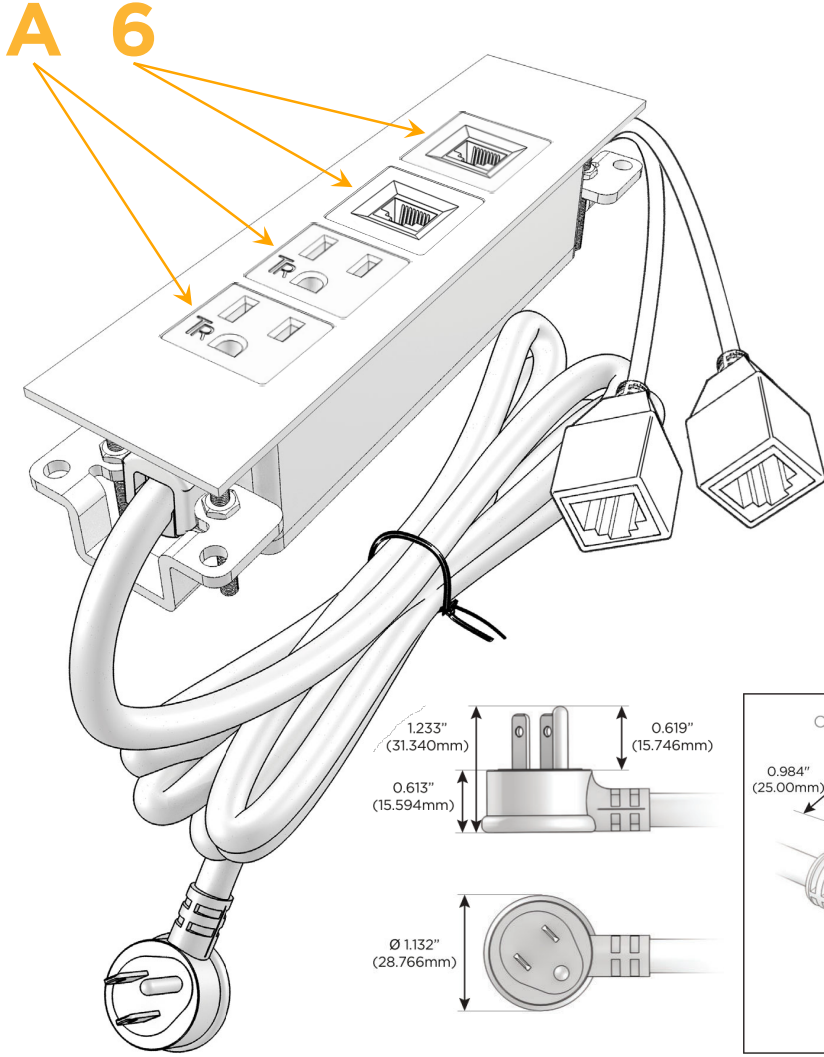

### Module/Port Options:

- A** Tamper Resistant AC Receptacle
- E** USB-A & USB-C (20W)
- M** Double USB-A (Fast Charging Ports - 18W)
- H** HDMI
- 6** CAT 6
- 12** RJ 12
- X** Switched AC
- Y** 3-Way Switch (Low Voltage)
- V** USB-C (45W High Speed Charging Port)
- S** USB-C (25W High Speed Charging Port)
- R** Switched AC (Rocker Switch)
- D** Dimmer Switch

### Plug:

Supplied with Low Profile Flat 45° Angle 120 VAC Plug

Optional Standard Straight 120 VAC Plug

Optional Straight 120 VAC Pass-through Plug

- CLEAN, COMPACT DESIGN
- STREAMLINED
- LOW PROFILE
- SIDE-EXITING CORDS
- PLUG & PLAY
- 6' AC CORD & PLUG (FLAT PLUG STANDARD)
- CUSTOMIZABLE CONFIGURATIONS AND FINISHES
- UL LISTED FOR MOUNTING IN FURNITURE
- 15A

# M-POWER-4T

AC POWER & DATA CONNECTIVITY SOLUTION

M-POWER-4TW-AA66-SATP

Specs:

**Modules/Ports:**

- A** Tamper Resistant AC Receptacle
- 6** CAT 6

Distributed by

Mormax Company, Inc.