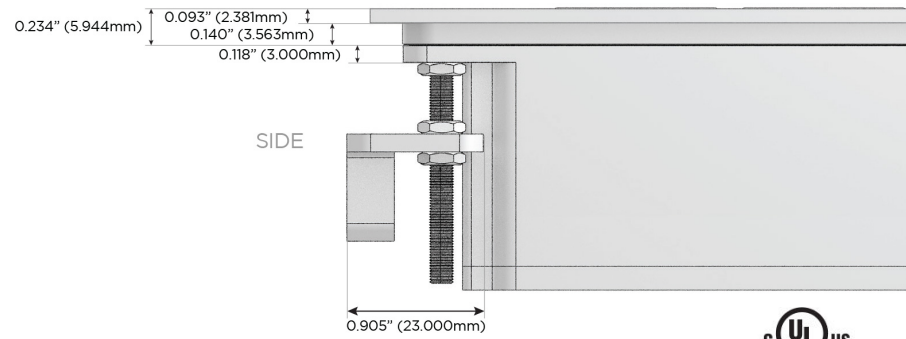

# M-POWER-4T

AC POWER & DATA CONNECTIVITY SOLUTION

M-POWER-4TW-AA66-SATP

Specs:

**Modules/Ports:**

- A** Tamper Resistant AC Receptacle
- 6** CAT 6

Distributed by

Mormax Company, Inc.