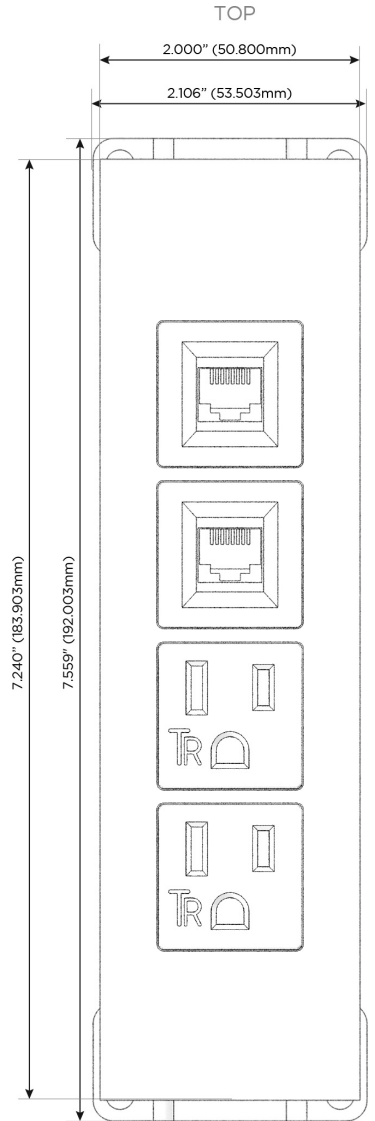

Trim Plate Finish: **COPPER (ABS)**

Custom Finishes Available

M-POWER-4TW-AA66-CUATP

Features:

Module/Port Options:

- A** Tamper Resistant AC Receptacle
- E** USB-A & USB-C (20W)
- M** Double USB-A (Fast Charging Ports - 18W)
- H** HDMI
- 6** CAT 6
- 12** RJ 12
- X** Switched AC
- Y** 3-Way Switch (Low Voltage)
- V** USB-C (45W High Speed Charging Port)
- S** USB-C (25W High Speed Charging Port)
- R** Switched AC (Rocker Switch)
- D** Dimmer Switch

Plug:

Supplied with Low Profile Flat 45° Angle 120 VAC Plug

Optional Standard Straight 120 VAC Plug

Optional Straight 120 VAC Pass-through Plug

- CLEAN, COMPACT DESIGN
- STREAMLINED
- LOW PROFILE
- SIDE-EXITING CORDS
- PLUG & PLAY
- 6' AC CORD & PLUG (FLAT PLUG STANDARD)
- CUSTOMIZABLE CONFIGURATIONS AND FINISHES
- UL LISTED FOR MOUNTING IN FURNITURE
- 15A

M-POWER-4T

AC POWER & DATA CONNECTIVITY SOLUTION

M-POWER-4TW-AA66-CUATP

Specs:

Modules/Ports:

- A** Tamper Resistant AC Receptacle
- 6** CAT 6

Distributed by

Mormax Company, Inc.