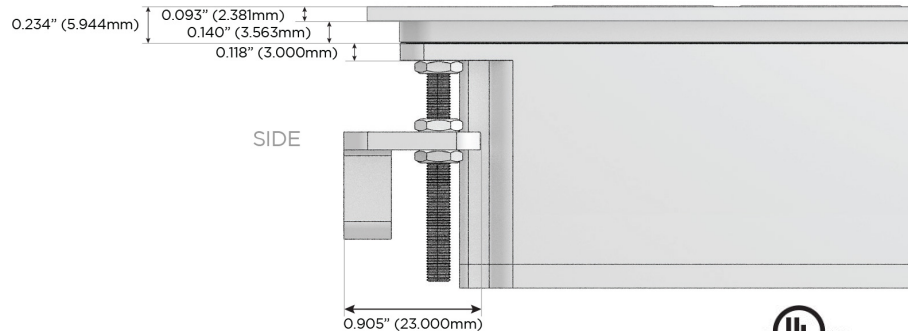

M-POWER-4T

AC POWER & DATA CONNECTIVITY SOLUTION

M-POWER-4TW-AA66-CUATP

Specs:

Modules/Ports:

- A** Tamper Resistant AC Receptacle
- 6** CAT 6

Distributed by

Mormax Company, Inc.