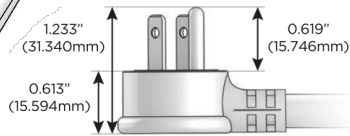

M-POWER-4T

AC POWER & DATA CONNECTIVITY SOLUTION

M-POWER-4TW-AA66-CUATP

Specs:

Modules/Ports:

- A** Tamper Resistant AC Receptacle
- 6** CAT 6

Distributed by

Mormax Company, Inc.