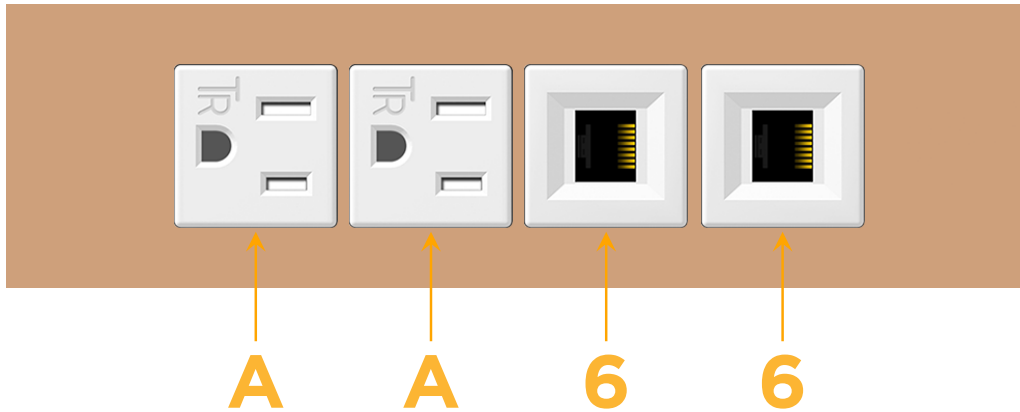

Trim Plate Finish: **COPPER (ABS)**

Custom Finishes Available

M-POWER-4TW-AA66-CUATP

Features:

Module/Port Options:

- A** Tamper Resistant AC Receptacle
- E** USB-A & USB-C (20W)
- M** Double USB-A (Fast Charging Ports - 18W)
- H** HDMI
- 6** CAT 6
- 12** RJ 12
- X** Switched AC
- Y** 3-Way Switch (Low Voltage)
- V** USB-C (45W High Speed Charging Port)
- S** USB-C (25W High Speed Charging Port)
- R** Switched AC (Rocker Switch)
- D** Dimmer Switch

Plug:

Supplied with Low Profile Flat 45° Angle 120 VAC Plug

Optional Standard Straight 120 VAC Plug

Optional Straight 120 VAC Pass-through Plug

- CLEAN, COMPACT DESIGN
- STREAMLINED
- LOW PROFILE
- SIDE-EXITING CORDS
- PLUG & PLAY
- 6' AC CORD & PLUG (FLAT PLUG STANDARD)
- CUSTOMIZABLE CONFIGURATIONS AND FINISHES
- UL LISTED FOR MOUNTING IN FURNITURE
- 15A

M-POWER-4T

AC POWER & DATA CONNECTIVITY SOLUTION

M-POWER-4TW-AA66-CUATP

Specs:

Modules/Ports:

- A** Tamper Resistant AC Receptacle
- 6** CAT 6

Distributed by

Mormax Company, Inc.