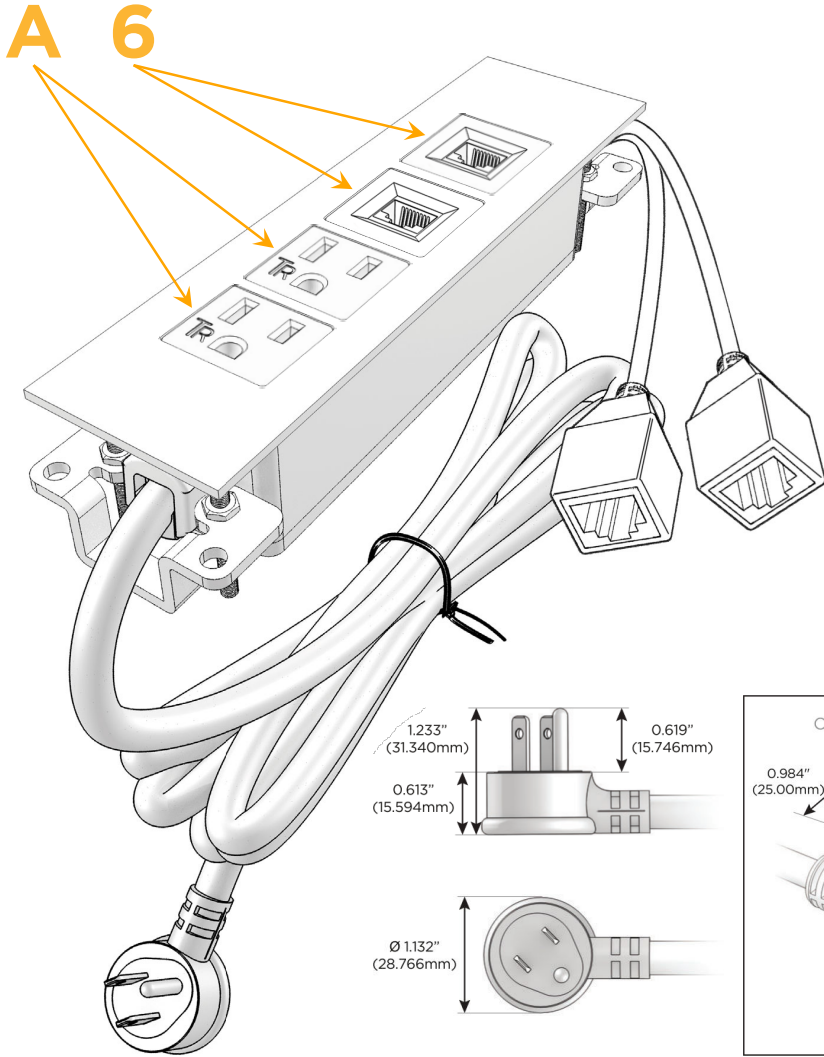

Trim Plate Finish: **COPPER (ABS)**

Custom Finishes Available

M-POWER-4TW-AA66-CUATP

Features:

Module/Port Options:

- A** Tamper Resistant AC Receptacle
- E** USB-A & USB-C (20W)
- M** Double USB-A (Fast Charging Ports - 18W)
- H** HDMI
- 6** CAT 6
- 12** RJ 12
- X** Switched AC
- Y** 3-Way Switch (Low Voltage)
- V** USB-C (45W High Speed Charging Port)
- S** USB-C (25W High Speed Charging Port)
- R** Switched AC (Rocker Switch)
- D** Dimmer Switch

Plug:

Supplied with Low Profile Flat 45° Angle 120 VAC Plug

Optional Standard Straight 120 VAC Plug

Optional Straight 120 VAC Pass-through Plug

- CLEAN, COMPACT DESIGN
- STREAMLINED
- LOW PROFILE
- SIDE-EXITING CORDS
- PLUG & PLAY
- 6' AC CORD & PLUG (FLAT PLUG STANDARD)
- CUSTOMIZABLE CONFIGURATIONS AND FINISHES
- UL LISTED FOR MOUNTING IN FURNITURE
- 15A

M-POWER-4T

AC POWER & DATA CONNECTIVITY SOLUTION

M-POWER-4TW-AA66-CUATP

Specs:

Modules/Ports:

- A** Tamper Resistant AC Receptacle
- 6** CAT 6

Distributed by

Mormax Company, Inc.