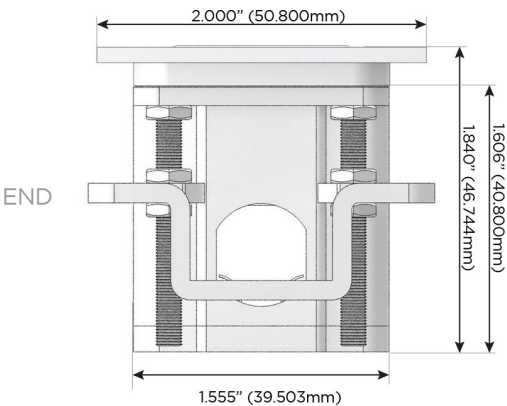

Trim Plate Finish: **COPPER (ABS)**

Custom Finishes Available

M-POWER-4TW-AA66-CUATP

Features:

Module/Port Options:

- A** Tamper Resistant AC Receptacle
- E** USB-A & USB-C (20W)
- M** Double USB-A (Fast Charging Ports - 18W)
- H** HDMI
- 6** CAT 6
- 12** RJ 12
- X** Switched AC
- Y** 3-Way Switch (Low Voltage)
- V** USB-C (45W High Speed Charging Port)
- S** USB-C (25W High Speed Charging Port)
- R** Switched AC (Rocker Switch)
- D** Dimmer Switch

Plug:

Supplied with Low Profile Flat 45° Angle 120 VAC Plug

Optional Standard Straight 120 VAC Plug

Optional Straight 120 VAC Pass-through Plug

- CLEAN, COMPACT DESIGN
- STREAMLINED
- LOW PROFILE
- SIDE-EXITING CORDS
- PLUG & PLAY
- 6' AC CORD & PLUG (FLAT PLUG STANDARD)
- CUSTOMIZABLE CONFIGURATIONS AND FINISHES
- UL LISTED FOR MOUNTING IN FURNITURE
- 15A

M-POWER-4T

AC POWER & DATA CONNECTIVITY SOLUTION

M-POWER-4TW-AA66-CUATP

Specs:

Modules/Ports:

- A** Tamper Resistant AC Receptacle
- 6** CAT 6

Distributed by

Mormax Company, Inc.