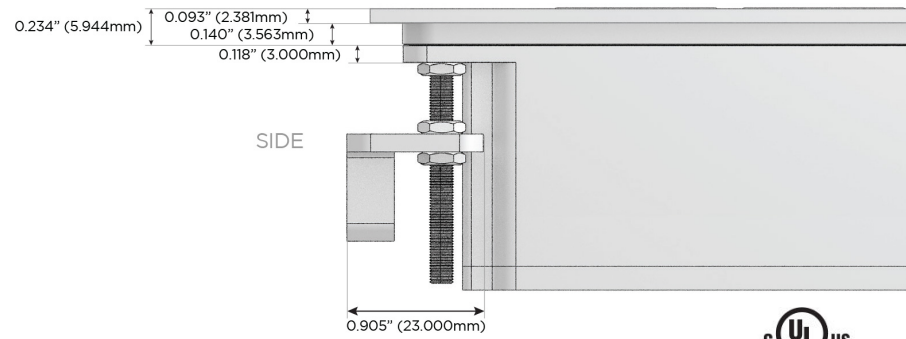

# M-POWER-4T

AC POWER & DATA CONNECTIVITY SOLUTION

M-POWER-4TW-AA66-CRATP

Specs:

**Modules/Ports:**

- A** Tamper Resistant AC Receptacle
- 6** CAT 6

Distributed by

Mormax Company, Inc.  
 8 Westchester Plaza  
 Elmsford, NY 10523