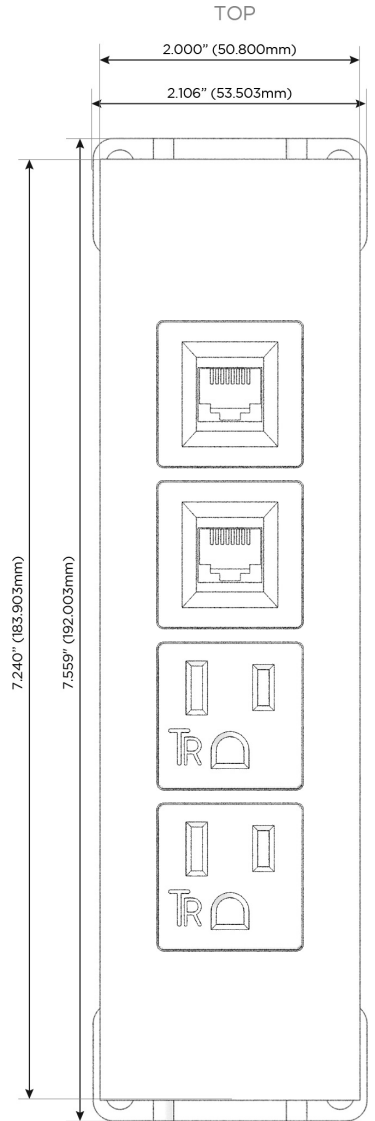

Trim Plate Finish: **CHROME (ABS)**

Custom Finishes Available

M-POWER-4TW-AA66-CRATP

Features:

**Module/Port Options:**

- A** Tamper Resistant AC Receptacle
- E** USB-A & USB-C (20W)
- M** Double USB-A (Fast Charging Ports - 18W)
- H** HDMI
- 6** CAT 6
- 12** RJ 12
- X** Switched AC
- Y** 3-Way Switch (Low Voltage)
- V** USB-C (45W High Speed Charging Port)
- S** USB-C (25W High Speed Charging Port)
- R** Switched AC (Rocker Switch)
- D** Dimmer Switch

**Plug:**

Supplied with Low Profile Flat 45° Angle 120 VAC Plug

Optional Standard Straight 120 VAC Plug

Optional Straight 120 VAC Pass-through Plug

- CLEAN, COMPACT DESIGN
- STREAMLINED
- LOW PROFILE
- SIDE-EXITING CORDS
- PLUG & PLAY
- 6' AC CORD & PLUG (FLAT PLUG STANDARD)
- CUSTOMIZABLE CONFIGURATIONS AND FINISHES
- UL LISTED FOR MOUNTING IN FURNITURE
- 15A

# M-POWER-4T

AC POWER & DATA CONNECTIVITY SOLUTION

M-POWER-4TW-AA66-CRATP

Specs:

**Modules/Ports:**

- A** Tamper Resistant AC Receptacle
- 6** CAT 6

Distributed by

Mormax Company, Inc.  
 8 Westchester Plaza  
 Elmsford, NY 10523