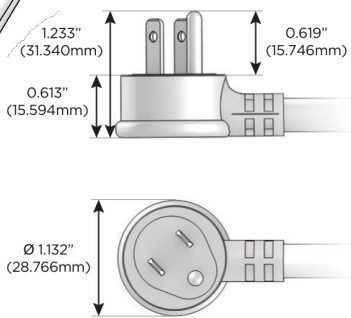

Trim Plate Finish: **CHROME (ABS)**

Custom Finishes Available

M-POWER-4TW-AA66-CRATP

Features:

**Module/Port Options:**

- A** Tamper Resistant AC Receptacle
- E** USB-A & USB-C (20W)
- M** Double USB-A (Fast Charging Ports - 18W)
- H** HDMI
- 6** CAT 6
- 12** RJ 12
- X** Switched AC
- Y** 3-Way Switch (Low Voltage)
- V** USB-C (45W High Speed Charging Port)
- S** USB-C (25W High Speed Charging Port)
- R** Switched AC (Rocker Switch)
- D** Dimmer Switch

**Plug:**

Supplied with Low Profile Flat 45° Angle 120 VAC Plug

Optional Standard Straight 120 VAC Plug

Optional Straight 120 VAC Pass-through Plug

- CLEAN, COMPACT DESIGN
- STREAMLINED
- LOW PROFILE
- SIDE-EXITING CORDS
- PLUG & PLAY
- 6' AC CORD & PLUG (FLAT PLUG STANDARD)
- CUSTOMIZABLE CONFIGURATIONS AND FINISHES
- UL LISTED FOR MOUNTING IN FURNITURE
- 15A

# M-POWER-4T

AC POWER & DATA CONNECTIVITY SOLUTION

M-POWER-4TW-AA66-CRATP

Specs:

**Modules/Ports:**

- A** Tamper Resistant AC Receptacle
- 6** CAT 6

Distributed by

Mormax Company, Inc.  
 8 Westchester Plaza  
 Elmsford, NY 10523