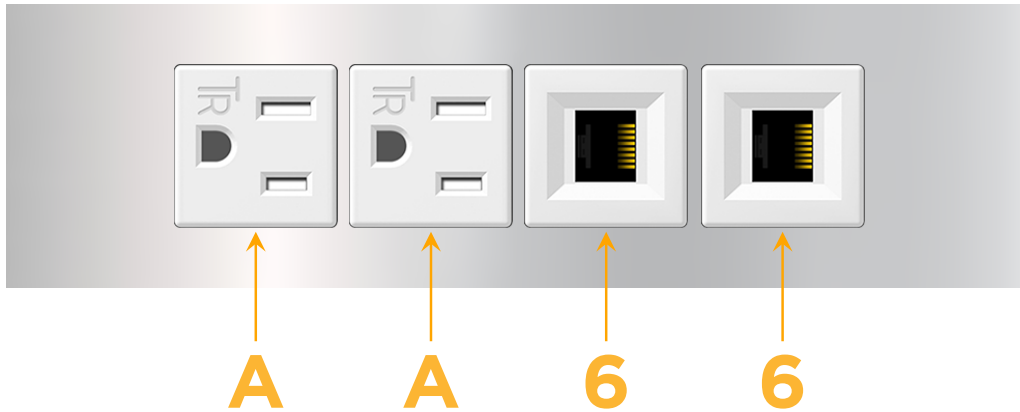

sales@mormax.com

mormax.com

Metro Light & Power's line of power & data solutions offers sophisticated design elements combined with greater ease of installation. Streamlined and low-profile, enhanced by side-exiting cords, our outlets advance the industry with their cutting edge look and feel. We believe flexibility is key, and we provide a variety of mounting options, including the ability to mount in limited spaces. Our outlets are available in many finishes and configurations, in addition to a custom color and finish capability for our clients.

Trim Plate Finish: **CHROME (ABS)**

Custom Finishes Available

M-POWER-4TW-AA66-CRATP

Features:

**Module/Port Options:**

- A** Tamper Resistant AC Receptacle
- E** USB-A & USB-C (20W)
- M** Double USB-A (Fast Charging Ports - 18W)
- H** HDMI
- 6** CAT 6
- 12** RJ 12
- X** Switched AC
- Y** 3-Way Switch (Low Voltage)
- V** USB-C (45W High Speed Charging Port)
- S** USB-C (25W High Speed Charging Port)
- R** Switched AC (Rocker Switch)
- D** Dimmer Switch

**Plug:**

Supplied with Low Profile Flat 45° Angle 120 VAC Plug

Optional Standard Straight 120 VAC Plug

Optional Straight 120 VAC Pass-through Plug

- CLEAN, COMPACT DESIGN
- STREAMLINED
- LOW PROFILE
- SIDE-EXITING CORDS
- PLUG & PLAY
- 6' AC CORD & PLUG (FLAT PLUG STANDARD)
- CUSTOMIZABLE CONFIGURATIONS AND FINISHES
- UL LISTED FOR MOUNTING IN FURNITURE
- 15A