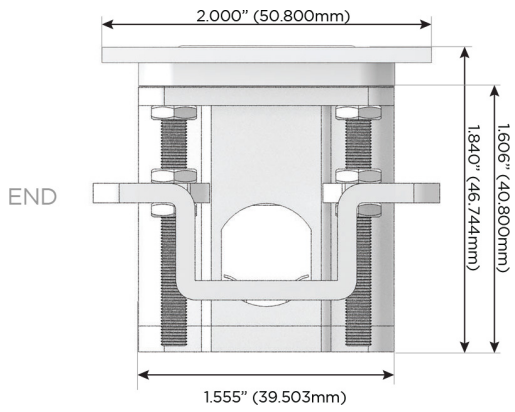

**Plug:**

Supplied with Low Profile Flat 45° Angle 120 VAC Plug

Optional Standard Straight 120 VAC Plug

Optional Straight 120 VAC Pass-through Plug

- CLEAN, COMPACT DESIGN
- STREAMLINED
- LOW PROFILE
- SIDE-EXITING CORDS
- PLUG & PLAY
- 6' AC CORD & PLUG (FLAT PLUG STANDARD)
- CUSTOMIZABLE CONFIGURATIONS AND FINISHES
- UL LISTED FOR MOUNTING IN FURNITURE
- 15A

# M-POWER-4T

AC POWER & DATA CONNECTIVITY SOLUTION

M-POWER-4TW-AA66-CRATP

Specs:

**Modules/Ports:**

- A** Tamper Resistant AC Receptacle
- 6** CAT 6

Distributed by

Mormax Company, Inc.  
 8 Westchester Plaza  
 Elmsford, NY 10523