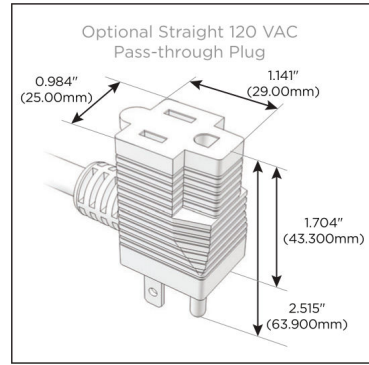

**Plug:**

Supplied with Low Profile Flat 45° Angle 120 VAC Plug

Optional Standard Straight 120 VAC Plug

Optional Straight 120 VAC Pass-through Plug

- CLEAN, COMPACT DESIGN
- STREAMLINED
- LOW PROFILE
- SIDE-EXITING CORDS
- PLUG & PLAY
- 6' AC CORD & PLUG (FLAT PLUG STANDARD)
- CUSTOMIZABLE CONFIGURATIONS AND FINISHES
- UL LISTED FOR MOUNTING IN FURNITURE
- 15A

# M-POWER-4T

AC POWER & DATA CONNECTIVITY SOLUTION

M-POWER-4TW-AA66-CRATP

Specs:

**Modules/Ports:**

- A** Tamper Resistant AC Receptacle
- 6** CAT 6

Distributed by

Mormax Company, Inc.  
 8 Westchester Plaza  
 Elmsford, NY 10523