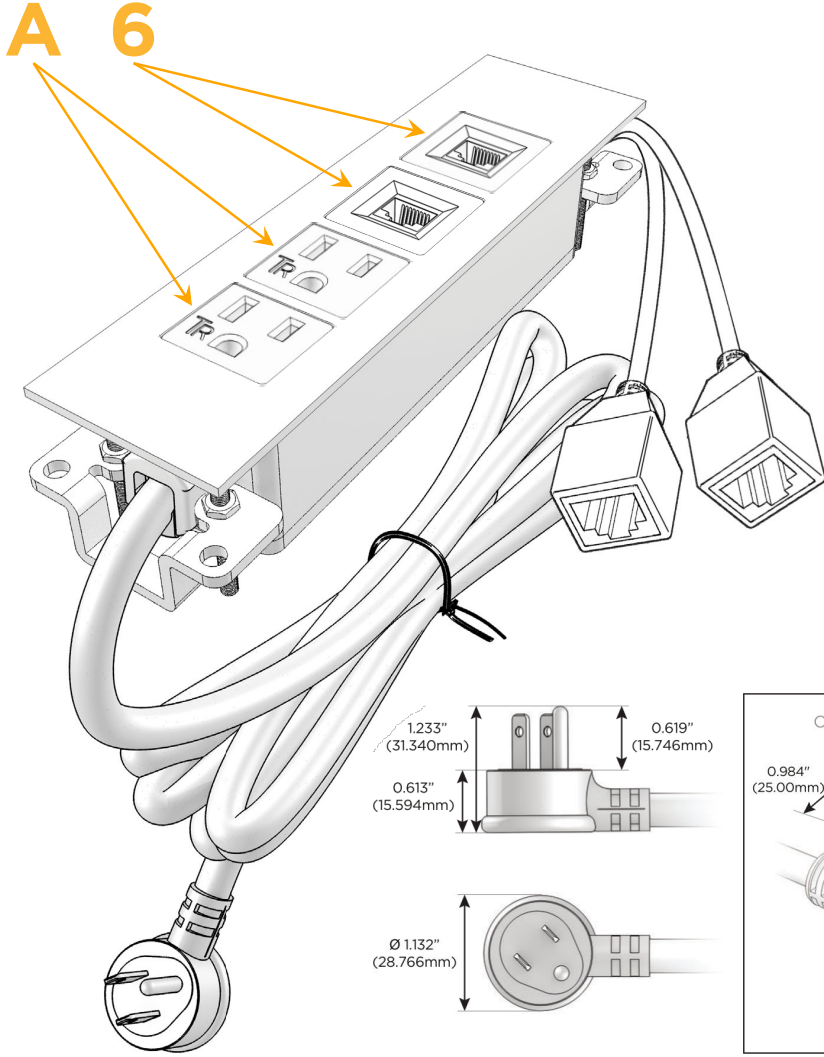

Trim Plate Finish: **CHROME (ABS)**

Custom Finishes Available

M-POWER-4TW-AA66-CRATP

Features:

**Module/Port Options:**

- A** Tamper Resistant AC Receptacle
- E** USB-A & USB-C (20W)
- M** Double USB-A (Fast Charging Ports - 18W)
- H** HDMI
- 6** CAT 6
- 12** RJ 12
- X** Switched AC
- Y** 3-Way Switch (Low Voltage)
- V** USB-C (45W High Speed Charging Port)
- S** USB-C (25W High Speed Charging Port)
- R** Switched AC (Rocker Switch)
- D** Dimmer Switch

**Plug:**

Supplied with Low Profile Flat 45° Angle 120 VAC Plug

Optional Standard Straight 120 VAC Plug

Optional Straight 120 VAC Pass-through Plug

- CLEAN, COMPACT DESIGN
- STREAMLINED
- LOW PROFILE
- SIDE-EXITING CORDS
- PLUG & PLAY
- 6' AC CORD & PLUG (FLAT PLUG STANDARD)
- CUSTOMIZABLE CONFIGURATIONS AND FINISHES
- UL LISTED FOR MOUNTING IN FURNITURE
- 15A

# M-POWER-4T

AC POWER & DATA CONNECTIVITY SOLUTION

M-POWER-4TW-AA66-CRATP

Specs:

**Modules/Ports:**

- A** Tamper Resistant AC Receptacle
- 6** CAT 6

Distributed by

Mormax Company, Inc.  
 8 Westchester Plaza  
 Elmsford, NY 10523