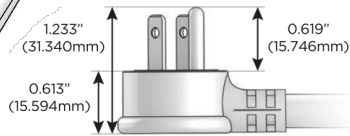

M-POWER-4T

AC POWER & DATA CONNECTIVITY SOLUTION

M-POWER-4TW-AA66-CHATP

Specs:

Modules/Ports:

- A** Tamper Resistant AC Receptacle
- 6** CAT 6

Distributed by

Mormax Company, Inc.