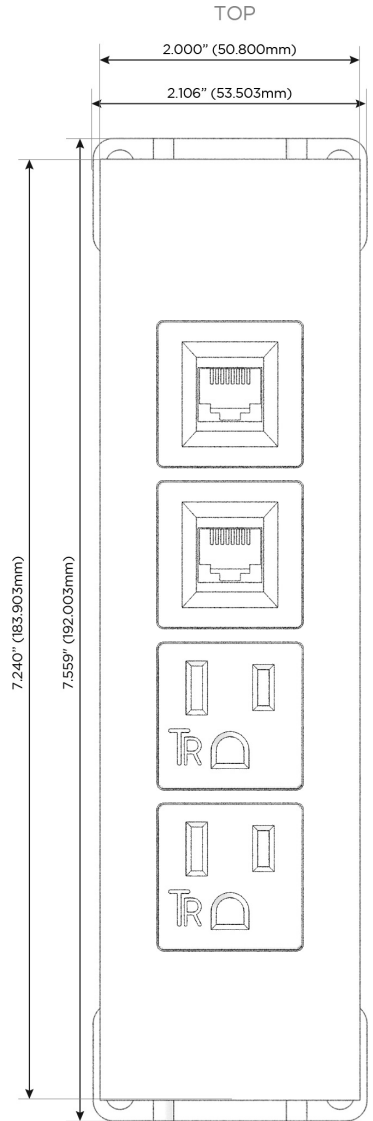

Trim Plate Finish: **CHAMPAGNE (ABS)**

Custom Finishes Available

M-POWER-4TW-AA66-CHATP

Features:

Module/Port Options:

- A** Tamper Resistant AC Receptacle
- E** USB-A & USB-C (20W)
- M** Double USB-A (Fast Charging Ports - 18W)
- H** HDMI
- 6** CAT 6
- 12** RJ 12
- X** Switched AC
- Y** 3-Way Switch (Low Voltage)
- V** USB-C (45W High Speed Charging Port)
- S** USB-C (25W High Speed Charging Port)
- R** Switched AC (Rocker Switch)
- D** Dimmer Switch

Plug:

Supplied with Low Profile Flat 45° Angle 120 VAC Plug

Optional Standard Straight 120 VAC Plug

Optional Straight 120 VAC Pass-through Plug

- CLEAN, COMPACT DESIGN
- STREAMLINED
- LOW PROFILE
- SIDE-EXITING CORDS
- PLUG & PLAY
- 6' AC CORD & PLUG (FLAT PLUG STANDARD)
- CUSTOMIZABLE CONFIGURATIONS AND FINISHES
- UL LISTED FOR MOUNTING IN FURNITURE
- 15A

M-POWER-4T

AC POWER & DATA CONNECTIVITY SOLUTION

M-POWER-4TW-AA66-CHATP

Specs:

Modules/Ports:

- A** Tamper Resistant AC Receptacle
- 6** CAT 6

Distributed by

Mormax Company, Inc.