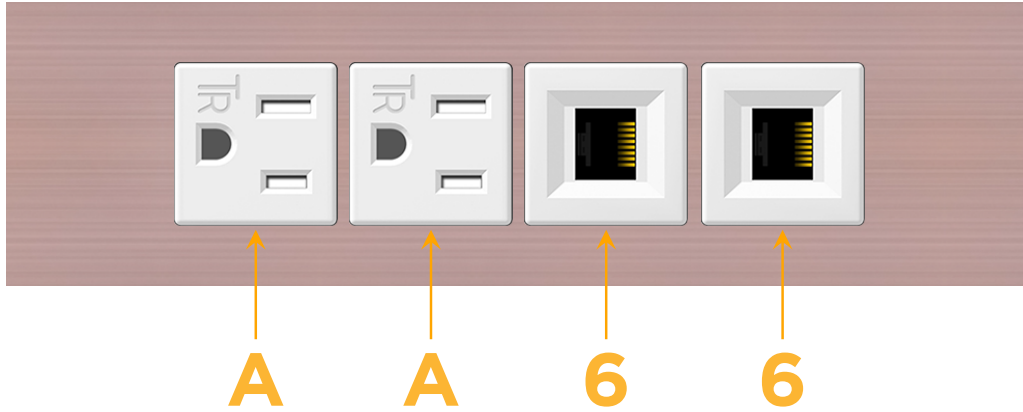

Trim Plate Finish: **CHAMPAGNE (ABS)**

Custom Finishes Available

M-POWER-4TW-AA66-CHATP

Features:

Module/Port Options:

- A** Tamper Resistant AC Receptacle
- E** USB-A & USB-C (20W)
- M** Double USB-A (Fast Charging Ports - 18W)
- H** HDMI
- 6** CAT 6
- 12** RJ 12
- X** Switched AC
- Y** 3-Way Switch (Low Voltage)
- V** USB-C (45W High Speed Charging Port)
- S** USB-C (25W High Speed Charging Port)
- R** Switched AC (Rocker Switch)
- D** Dimmer Switch

Plug:

Supplied with Low Profile Flat 45° Angle 120 VAC Plug

Optional Standard Straight 120 VAC Plug

Optional Straight 120 VAC Pass-through Plug

- CLEAN, COMPACT DESIGN
- STREAMLINED
- LOW PROFILE
- SIDE-EXITING CORDS
- PLUG & PLAY
- 6' AC CORD & PLUG (FLAT PLUG STANDARD)
- CUSTOMIZABLE CONFIGURATIONS AND FINISHES
- UL LISTED FOR MOUNTING IN FURNITURE
- 15A

M-POWER-4T

AC POWER & DATA CONNECTIVITY SOLUTION

M-POWER-4TW-AA66-CHATP

Specs:

Modules/Ports:

- A** Tamper Resistant AC Receptacle
- 6** CAT 6

Distributed by

Mormax Company, Inc.