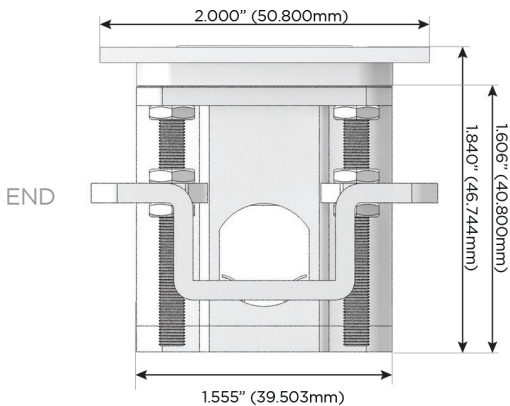

Plug:

Supplied with Low Profile Flat 45° Angle 120 VAC Plug

Optional Standard Straight 120 VAC Plug

Optional Straight 120 VAC Pass-through Plug

- CLEAN, COMPACT DESIGN
- STREAMLINED
- LOW PROFILE
- SIDE-EXITING CORDS
- PLUG & PLAY
- 6' AC CORD & PLUG (FLAT PLUG STANDARD)
- CUSTOMIZABLE CONFIGURATIONS AND FINISHES
- UL LISTED FOR MOUNTING IN FURNITURE
- 15A

M-POWER-4T

AC POWER & DATA CONNECTIVITY SOLUTION

M-POWER-4TW-AA66-CHATP

Specs:

Modules/Ports:

- A** Tamper Resistant AC Receptacle
- 6** CAT 6

Distributed by

Mormax Company, Inc.