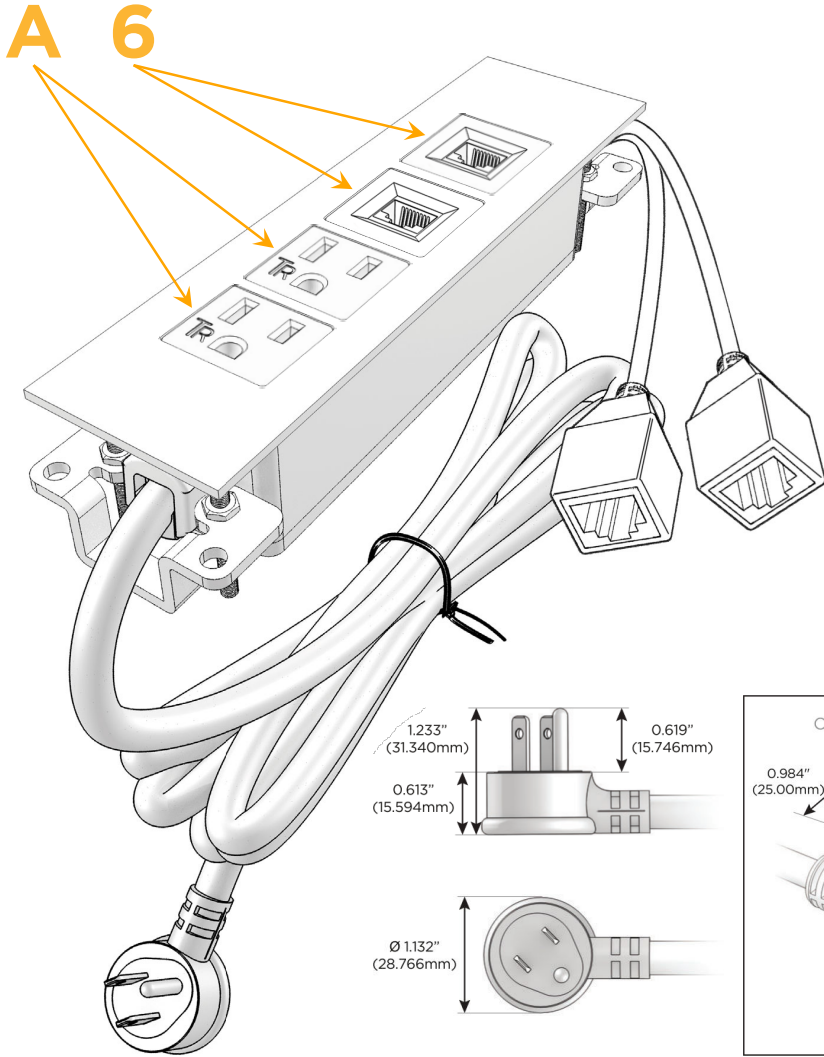

Trim Plate Finish: **CHAMPAGNE (ABS)**

Custom Finishes Available

M-POWER-4TW-AA66-CHATP

Features:

Module/Port Options:

- A** Tamper Resistant AC Receptacle
- E** USB-A & USB-C (20W)
- M** Double USB-A (Fast Charging Ports - 18W)
- H** HDMI
- 6** CAT 6
- 12** RJ 12
- X** Switched AC
- Y** 3-Way Switch (Low Voltage)
- V** USB-C (45W High Speed Charging Port)
- S** USB-C (25W High Speed Charging Port)
- R** Switched AC (Rocker Switch)
- D** Dimmer Switch

Plug:

Supplied with Low Profile Flat 45° Angle 120 VAC Plug

Optional Standard Straight 120 VAC Plug

Optional Straight 120 VAC Pass-through Plug

- CLEAN, COMPACT DESIGN
- STREAMLINED
- LOW PROFILE
- SIDE-EXITING CORDS
- PLUG & PLAY
- 6' AC CORD & PLUG (FLAT PLUG STANDARD)
- CUSTOMIZABLE CONFIGURATIONS AND FINISHES
- UL LISTED FOR MOUNTING IN FURNITURE
- 15A

M-POWER-4T

AC POWER & DATA CONNECTIVITY SOLUTION

M-POWER-4TW-AA66-CHATP

Specs:

Modules/Ports:

- A** Tamper Resistant AC Receptacle
- 6** CAT 6

Distributed by

Mormax Company, Inc.