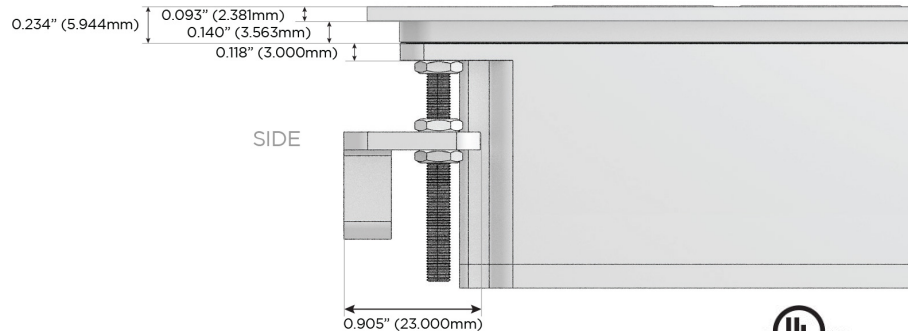

M-POWER-4T

AC POWER & DATA CONNECTIVITY SOLUTION

M-POWER-4TW-AA66-CHATP

Specs:

Modules/Ports:

- A** Tamper Resistant AC Receptacle
- 6** CAT 6

Distributed by

Mormax Company, Inc.