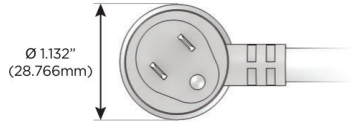

Plug:

Supplied with Low Profile Flat 45° Angle 120 VAC Plug

Optional Standard Straight 120 VAC Plug

Optional Straight 120 VAC Pass-through Plug

- CLEAN, COMPACT DESIGN
- STREAMLINED
- LOW PROFILE
- SIDE-EXITING CORDS
- PLUG & PLAY
- 6' AC CORD & PLUG (FLAT PLUG STANDARD)
- CUSTOMIZABLE CONFIGURATIONS AND FINISHES
- UL LISTED FOR MOUNTING IN FURNITURE
- 15A

M-POWER-4T

AC POWER & DATA CONNECTIVITY SOLUTION

M-POWER-4TW-AA66-BZATP

Specs:

Modules/Ports:

- A Tamper Resistant AC Receptacle
- 6 CAT 6

Distributed by

Mormax Company, Inc.