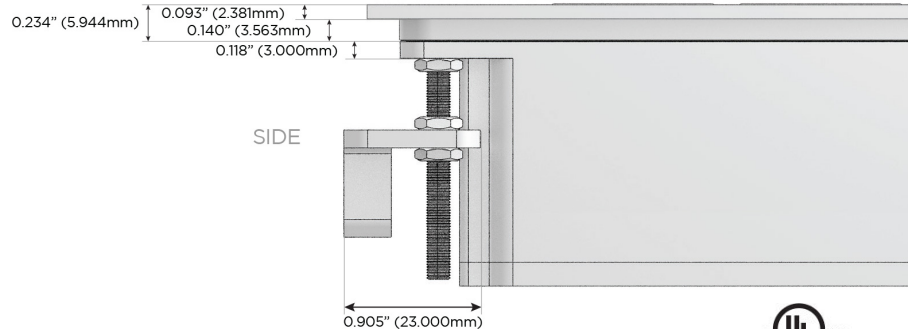

M-POWER-4T

AC POWER & DATA CONNECTIVITY SOLUTION

M-POWER-4TW-AA66-BZATP

Specs:

Modules/Ports:

- A Tamper Resistant AC Receptacle
- 6 CAT 6

Distributed by

Mormax Company, Inc.