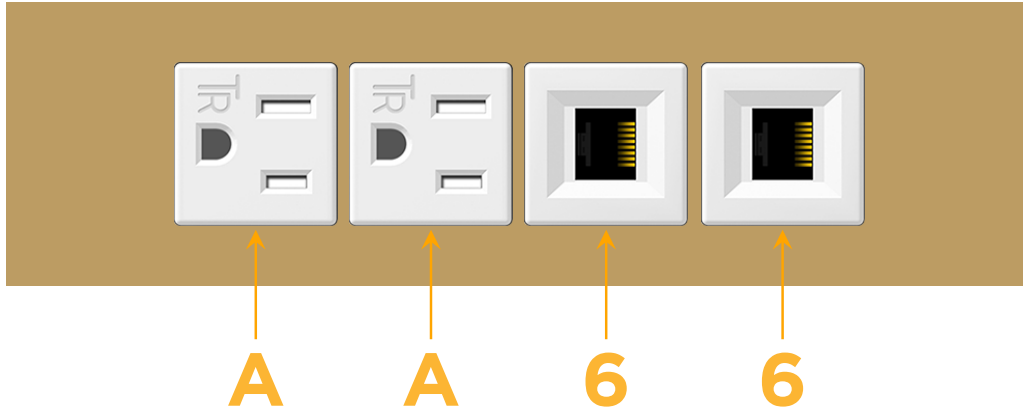

Trim Plate Finish: **STANDARD BRONZE (ABS)**

Custom Finishes Available

M-POWER-4TW-AA66-BZATP

Features:

Module/Port Options:

- A** Tamper Resistant AC Receptacle
- E** USB-A & USB-C (20W)
- M** Double USB-A (Fast Charging Ports - 18W)
- H** HDMI
- 6** CAT 6
- 12** RJ 12
- X** Switched AC
- Y** 3-Way Switch (Low Voltage)
- V** USB-C (45W High Speed Charging Port)
- S** USB-C (25W High Speed Charging Port)
- R** Switched AC (Rocker Switch)
- D** Dimmer Switch

Plug:

Supplied with Low Profile Flat 45° Angle 120 VAC Plug

Optional Standard Straight 120 VAC Plug

Optional Straight 120 VAC Pass-through Plug

- CLEAN, COMPACT DESIGN
- STREAMLINED
- LOW PROFILE
- SIDE-EXITING CORDS
- PLUG & PLAY
- 6' AC CORD & PLUG (FLAT PLUG STANDARD)
- CUSTOMIZABLE CONFIGURATIONS AND FINISHES
- UL LISTED FOR MOUNTING IN FURNITURE
- 15A

M-POWER-4T

AC POWER & DATA CONNECTIVITY SOLUTION

M-POWER-4TW-AA66-BZATP

Specs:

Modules/Ports:

- A Tamper Resistant AC Receptacle
- 6 CAT 6

Distributed by

Mormax Company, Inc.