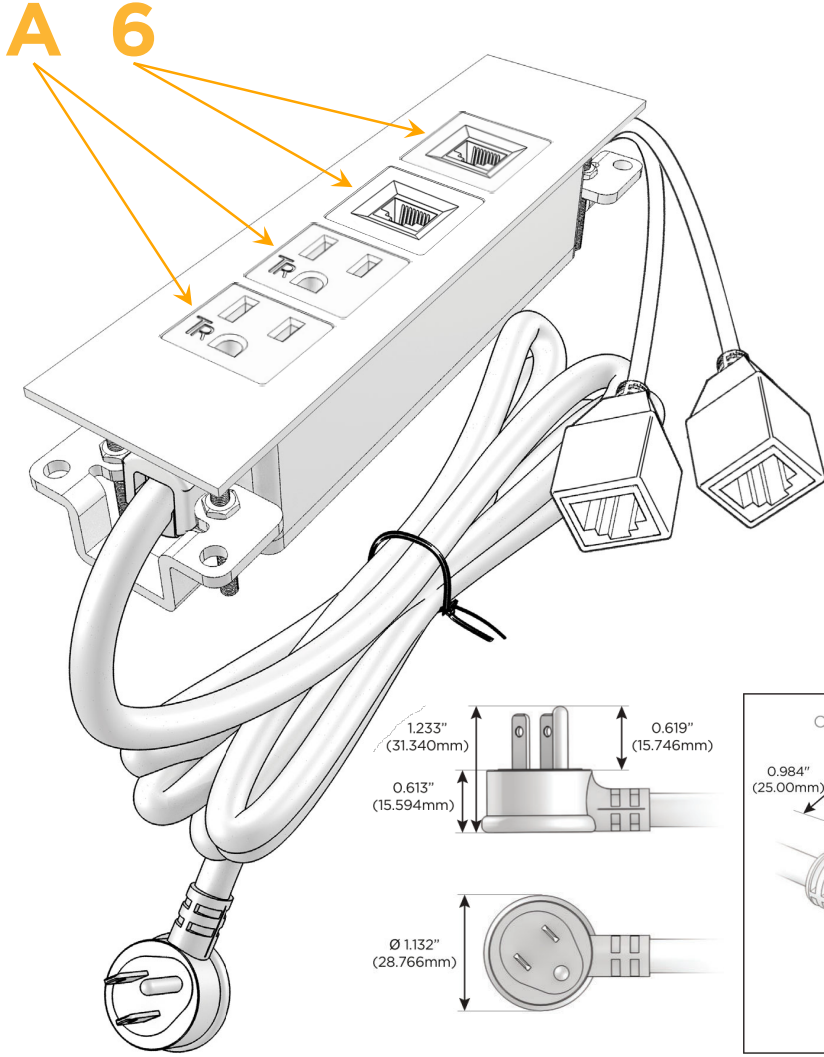

Trim Plate Finish: **STANDARD BRONZE (ABS)**

Custom Finishes Available

M-POWER-4TW-AA66-BZATP

Features:

Module/Port Options:

- A** Tamper Resistant AC Receptacle
- E** USB-A & USB-C (20W)
- M** Double USB-A (Fast Charging Ports - 18W)
- H** HDMI
- 6** CAT 6
- 12** RJ 12
- X** Switched AC
- Y** 3-Way Switch (Low Voltage)
- V** USB-C (45W High Speed Charging Port)
- S** USB-C (25W High Speed Charging Port)
- R** Switched AC (Rocker Switch)
- D** Dimmer Switch

Plug:

Supplied with Low Profile Flat 45° Angle 120 VAC Plug

Optional Standard Straight 120 VAC Plug

Optional Straight 120 VAC Pass-through Plug

- CLEAN, COMPACT DESIGN
- STREAMLINED
- LOW PROFILE
- SIDE-EXITING CORDS
- PLUG & PLAY
- 6' AC CORD & PLUG (FLAT PLUG STANDARD)
- CUSTOMIZABLE CONFIGURATIONS AND FINISHES
- UL LISTED FOR MOUNTING IN FURNITURE
- 15A

M-POWER-4T

AC POWER & DATA CONNECTIVITY SOLUTION

M-POWER-4TW-AA66-BZATP

Specs:

Modules/Ports:

- A Tamper Resistant AC Receptacle
- 6 CAT 6

Distributed by

Mormax Company, Inc.