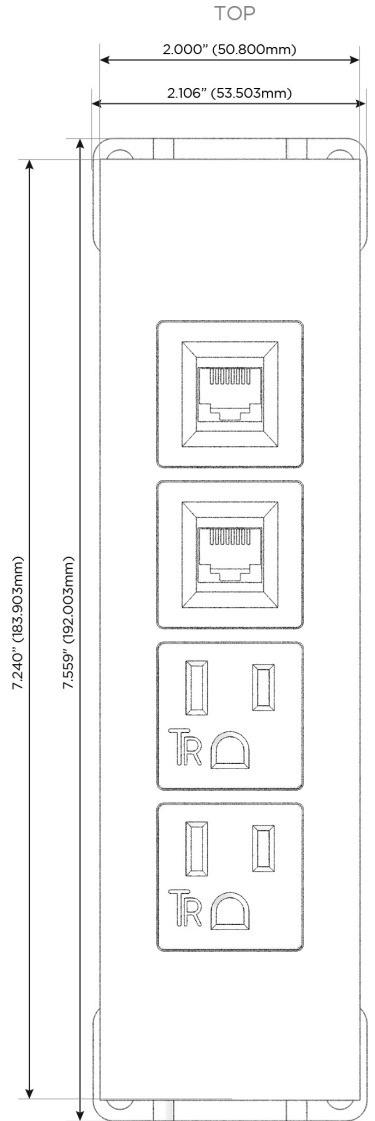

Trim Plate Finish: **STANDARD BRONZE (ABS)**

Custom Finishes Available

M-POWER-4TW-AA66-BZATP

Features:

Module/Port Options:

- A** Tamper Resistant AC Receptacle
- E** USB-A & USB-C (20W)
- M** Double USB-A (Fast Charging Ports - 18W)
- H** HDMI
- 6** CAT 6
- 12** RJ 12
- X** Switched AC
- Y** 3-Way Switch (Low Voltage)
- V** USB-C (45W High Speed Charging Port)
- S** USB-C (25W High Speed Charging Port)
- R** Switched AC (Rocker Switch)
- D** Dimmer Switch

Plug:

Supplied with Low Profile Flat 45° Angle 120 VAC Plug

Optional Standard Straight 120 VAC Plug

Optional Straight 120 VAC Pass-through Plug

- CLEAN, COMPACT DESIGN
- STREAMLINED
- LOW PROFILE
- SIDE-EXITING CORDS
- PLUG & PLAY
- 6' AC CORD & PLUG (FLAT PLUG STANDARD)
- CUSTOMIZABLE CONFIGURATIONS AND FINISHES
- UL LISTED FOR MOUNTING IN FURNITURE
- 15A

M-POWER-4T

AC POWER & DATA CONNECTIVITY SOLUTION

M-POWER-4TW-AA66-BZATP

Specs:

Modules/Ports:

- A Tamper Resistant AC Receptacle
- 6 CAT 6

Distributed by

Mormax Company, Inc.