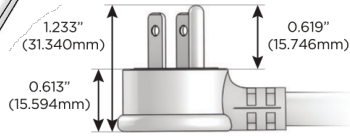

Plug:

Supplied with Low Profile Flat 45° Angle 120 VAC Plug

Optional Standard Straight 120 VAC Plug

Optional Straight 120 VAC Pass-through Plug

- CLEAN, COMPACT DESIGN
- STREAMLINED
- LOW PROFILE
- SIDE-EXITING CORDS
- PLUG & PLAY
- 6' AC CORD & PLUG (FLAT PLUG STANDARD)
- CUSTOMIZABLE CONFIGURATIONS AND FINISHES
- UL LISTED FOR MOUNTING IN FURNITURE
- 15A

M-POWER-4T

AC POWER & DATA CONNECTIVITY SOLUTION

M-POWER-4TW-AA66-BZATP

Specs:

Modules/Ports:

- A Tamper Resistant AC Receptacle
- 6 CAT 6

Distributed by

Mormax Company, Inc.