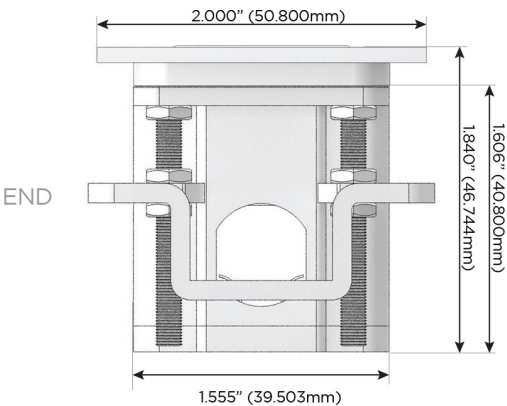

Plug:

Supplied with Low Profile Flat 45° Angle 120 VAC Plug

Optional Standard Straight 120 VAC Plug

Optional Straight 120 VAC Pass-through Plug

- CLEAN, COMPACT DESIGN
- STREAMLINED
- LOW PROFILE
- SIDE-EXITING CORDS
- PLUG & PLAY
- 6' AC CORD & PLUG (FLAT PLUG STANDARD)
- CUSTOMIZABLE CONFIGURATIONS AND FINISHES
- UL LISTED FOR MOUNTING IN FURNITURE
- 15A

M-POWER-4T

AC POWER & DATA CONNECTIVITY SOLUTION

M-POWER-4TW-AA66-BZATP

Specs:

Modules/Ports:

- A Tamper Resistant AC Receptacle
- 6 CAT 6

Distributed by

Mormax Company, Inc.