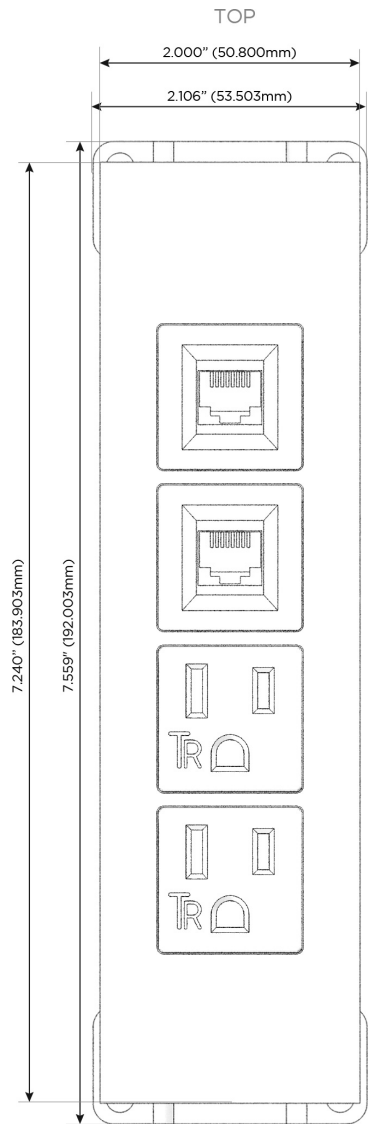

M-POWER-4T

AC POWER & DATA CONNECTIVITY SOLUTION

M-POWER-4TW-AA66-BZ5ATP

Specs:

Modules/Ports:

A Tamper Resistant AC Receptacle

6 CAT 6

Distributed by

Mormax Company, Inc.

8 Westchester Plaza

Elmsford, NY 10523

914-699-0101

sales@mormax.com

mormax.com