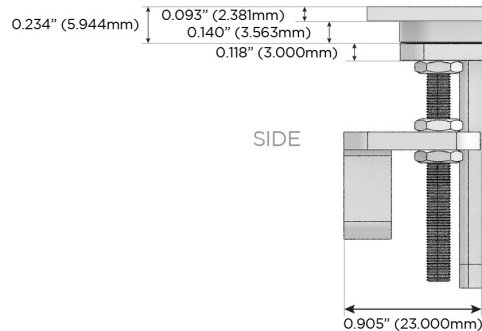

M-POWER-4T

AC POWER & DATA CONNECTIVITY SOLUTION

M-POWER-4TW-AA66-BZ5ATP

Specs:

Modules/Ports:

A Tamper Resistant AC Receptacle

6 CAT 6

Distributed by

Mormax Company, Inc.

8 Westchester Plaza

Elmsford, NY 10523

914-699-0101

sales@mormax.com

mormax.com