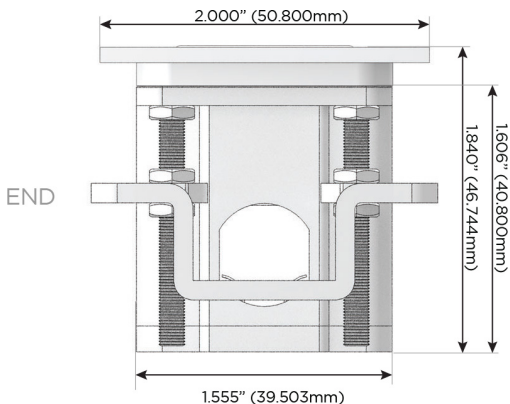

## AC POWER & DATA CONNECTIVITY SOLUTION

M-POWER-4TW-AA66-BZ5ATP

Specs:

### Modules/Ports:

**A** Tamper Resistant AC Receptacle

**6** CAT 6

Distributed by

Mormax Company, Inc.

8 Westchester Plaza

Elmsford, NY 10523

914-699-0101