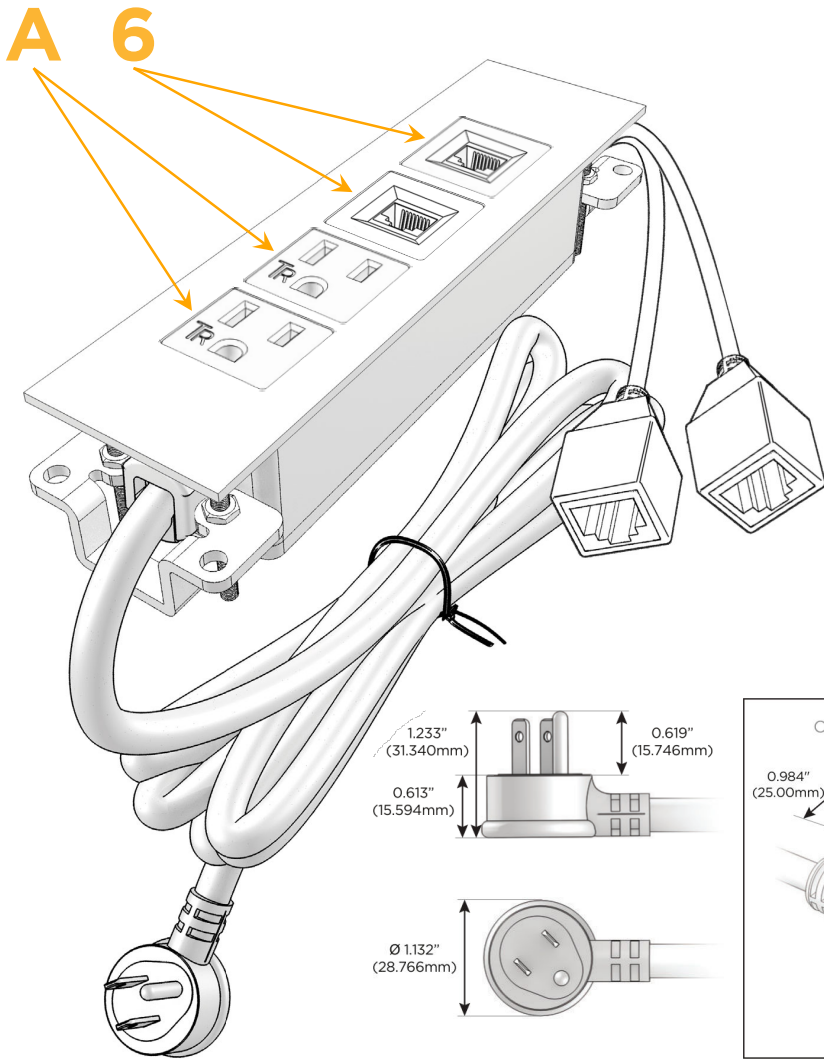

#### Module/Port Options:

- A** Tamper Resistant AC Receptacle
- E** USB-A & USB-C (20W)
- M** Double USB-A (Fast Charging Ports - 18W)
- H** HDMI
- 6** CAT 6
- 12** RJ 12
- X** Switched AC
- Y** 3-Way Switch (Low Voltage)
- V** USB-C (45W High Speed Charging Port)
- S** USB-C (25W High Speed Charging Port)
- R** Switched AC (Rocker Switch)
- D** Dimmer Switch

#### Plug:

Supplied with Low Profile Flat 45° Angle 120 VAC Plug

Optional Standard Straight 120 VAC Plug

Optional Straight 120 VAC Pass-through Plug

- CLEAN, COMPACT DESIGN
- STREAMLINED
- LOW PROFILE
- SIDE-EXITING CORDS
- PLUG & PLAY
- 6' AC CORD & PLUG (FLAT PLUG STANDARD)
- CUSTOMIZABLE CONFIGURATIONS AND FINISHES
- UL LISTED FOR MOUNTING IN FURNITURE
- 15A

## AC POWER & DATA CONNECTIVITY SOLUTION

M-POWER-4TW-AA66-BZ5ATP

Specs:

### Modules/Ports:

**A** Tamper Resistant AC Receptacle

**6** CAT 6

Distributed by

Mormax Company, Inc.

8 Westchester Plaza

Elmsford, NY 10523

914-699-0101