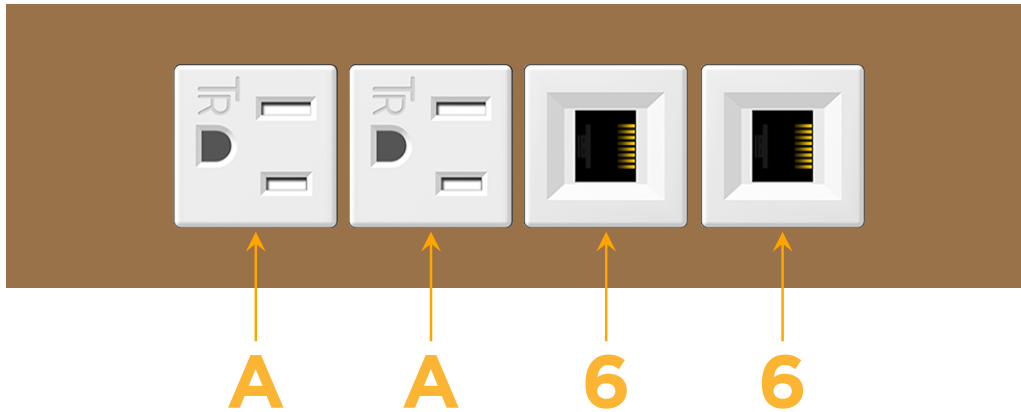

M-POWER-4T

AC POWER & DATA CONNECTIVITY SOLUTION

M-POWER-4TW-AA66-BZ5ATP

Distributed by

Mormax Company, Inc.

8 Westchester Plaza

Elmsford, NY 10523

914-699-0101

sales@mormax.com

mormax.com

Metro Light & Power's line of power & data solutions offers sophisticated design elements combined with greater ease of installation. Streamlined and low-profile, enhanced by side-exiting cords, our outlets advance the industry with their cutting edge look and feel. We believe flexibility is key, and we provide a variety of mounting options, including the ability to mount in limited spaces. Our outlets are available in many finishes and configurations, in addition to a custom color and finish capability for our clients.

Trim Plate Finish: **ARCHITECTURAL BRONZE (ABS)**

Custom Finishes Available

M-POWER-4TW-AA66-BZ5ATP

Features:

Module/Port Options:

- **A** Tamper Resistant AC Receptacle
- **E** USB-A & USB-C (20W)
- **M** Double USB-A (Fast Charging Ports - 18W)
- **H** HDMI
- **6** CAT 6
- **12** RJ 12
- **X** Switched AC
- **Y** 3-Way Switch (Low Voltage)
- **V** USB-C (45W High Speed Charging Port)
- **S** USB-C (25W High Speed Charging Port)
- **R** Switched AC (Rocker Switch)
- **D** Dimmer Switch

Plug:

Supplied with Low Profile Flat 45° Angle 120 VAC Plug

Optional Standard Straight 120 VAC Plug

Optional Straight 120 VAC Pass-through Plug

- CLEAN, COMPACT DESIGN
- STREAMLINED
- LOW PROFILE
- SIDE-EXITING CORDS
- PLUG & PLAY
- 6' AC CORD & PLUG (FLAT PLUG STANDARD)
- CUSTOMIZABLE CONFIGURATIONS AND FINISHES
- UL LISTED FOR MOUNTING IN FURNITURE
- 15A