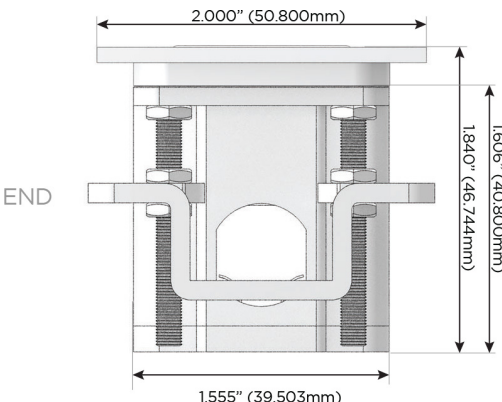

Plug:

Supplied with Low Profile Flat 45° Angle 120 VAC Plug

Optional Standard Straight 120 VAC Plug

Optional Straight 120 VAC Pass-through Plug

- CLEAN, COMPACT DESIGN
- STREAMLINED
- LOW PROFILE
- SIDE-EXITING CORDS
- PLUG & PLAY
- 6' AC CORD & PLUG (FLAT PLUG STANDARD)
- CUSTOMIZABLE CONFIGURATIONS AND FINISHES
- UL LISTED FOR MOUNTING IN FURNITURE
- 15A

M-POWER-4T

AC POWER & DATA CONNECTIVITY SOLUTION

M-POWER-4TW-AA66-BZ5AATP

Specs:

Modules/Ports:

- A Tamper Resistant AC Receptacle
- 6 CAT 6

Distributed by

Mormax Company, Inc.