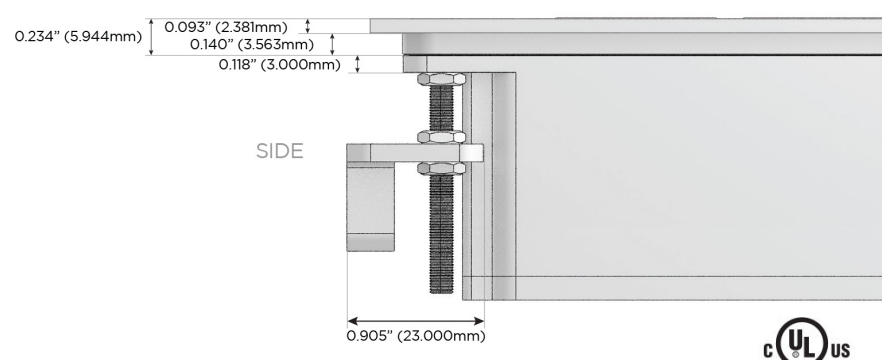

Plug:

Supplied with Low Profile Flat 45° Angle 120 VAC Plug

Optional Standard Straight 120 VAC Plug

Optional Straight 120 VAC Pass-through Plug

- CLEAN, COMPACT DESIGN
- STREAMLINED
- LOW PROFILE
- SIDE-EXITING CORDS
- PLUG & PLAY
- 6' AC CORD & PLUG (FLAT PLUG STANDARD)
- CUSTOMIZABLE CONFIGURATIONS AND FINISHES
- UL LISTED FOR MOUNTING IN FURNITURE
- 15A

M-POWER-4T

AC POWER & DATA CONNECTIVITY SOLUTION

M-POWER-4TW-AA66-BZ5AATP

Specs:

Modules/Ports:

- A Tamper Resistant AC Receptacle
- 6 CAT 6

Distributed by

Mormax Company, Inc.