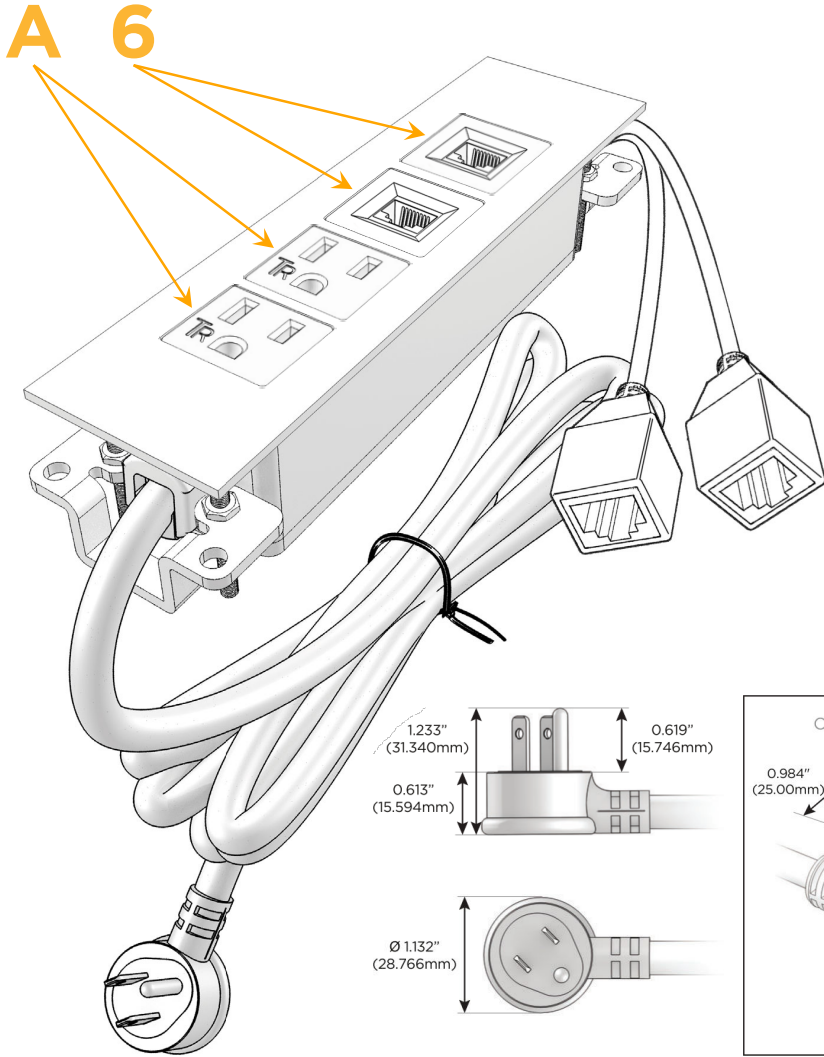

Trim Plate Finish: **ANTIQUED ARCHITECTURAL BRONZE (ABS)**

Custom Finishes Available

M-POWER-4TW-AA66-BZ5AATP

Features:

Module/Port Options:

- A** Tamper Resistant AC Receptacle
- E** USB-A & USB-C (20W)
- M** Double USB-A (Fast Charging Ports - 18W)
- H** HDMI
- 6** CAT 6
- 12** RJ 12
- X** Switched AC
- Y** 3-Way Switch (Low Voltage)
- V** USB-C (45W High Speed Charging Port)
- S** USB-C (25W High Speed Charging Port)
- R** Switched AC (Rocker Switch)
- D** Dimmer Switch

Plug:

Supplied with Low Profile Flat 45° Angle 120 VAC Plug

Optional Standard Straight 120 VAC Plug

Optional Straight 120 VAC Pass-through Plug

- CLEAN, COMPACT DESIGN
- STREAMLINED
- LOW PROFILE
- SIDE-EXITING CORDS
- PLUG & PLAY
- 6' AC CORD & PLUG (FLAT PLUG STANDARD)
- CUSTOMIZABLE CONFIGURATIONS AND FINISHES
- UL LISTED FOR MOUNTING IN FURNITURE
- 15A

M-POWER-4T

AC POWER & DATA CONNECTIVITY SOLUTION

M-POWER-4TW-AA66-BZ5AATP

Specs:

Modules/Ports:

- A Tamper Resistant AC Receptacle
- 6 CAT 6

Distributed by

Mormax Company, Inc.