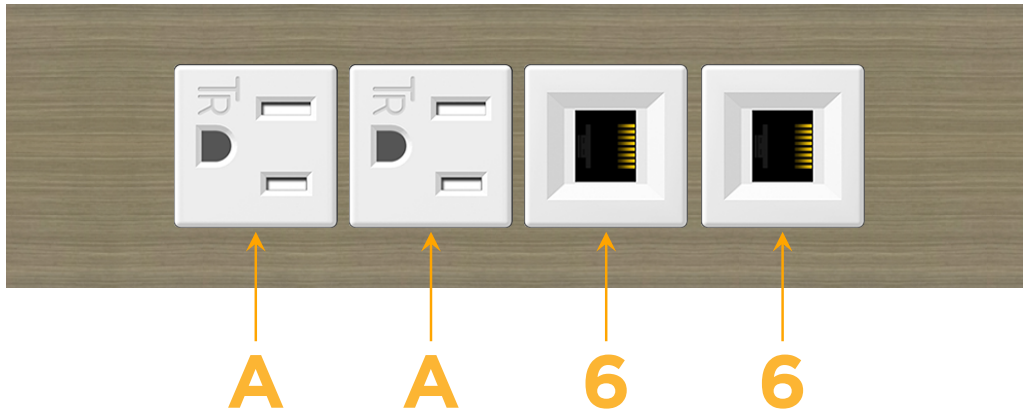

Trim Plate Finish: **ANTIQUED ARCHITECTURAL BRONZE (ABS)**

Custom Finishes Available

M-POWER-4TW-AA66-BZ5AATP

Features:

Module/Port Options:

- A** Tamper Resistant AC Receptacle
- E** USB-A & USB-C (20W)
- M** Double USB-A (Fast Charging Ports - 18W)
- H** HDMI
- 6** CAT 6
- 12** RJ 12
- X** Switched AC
- Y** 3-Way Switch (Low Voltage)
- V** USB-C (45W High Speed Charging Port)
- S** USB-C (25W High Speed Charging Port)
- R** Switched AC (Rocker Switch)
- D** Dimmer Switch

Plug:

Supplied with Low Profile Flat 45° Angle 120 VAC Plug

Optional Standard Straight 120 VAC Plug

Optional Straight 120 VAC Pass-through Plug

- CLEAN, COMPACT DESIGN
- STREAMLINED
- LOW PROFILE
- SIDE-EXITING CORDS
- PLUG & PLAY
- 6' AC CORD & PLUG (FLAT PLUG STANDARD)
- CUSTOMIZABLE CONFIGURATIONS AND FINISHES
- UL LISTED FOR MOUNTING IN FURNITURE
- 15A

M-POWER-4T

AC POWER & DATA CONNECTIVITY SOLUTION

M-POWER-4TW-AA66-BZ5AATP

Specs:

Modules/Ports:

- A Tamper Resistant AC Receptacle
- 6 CAT 6

Distributed by

Mormax Company, Inc.