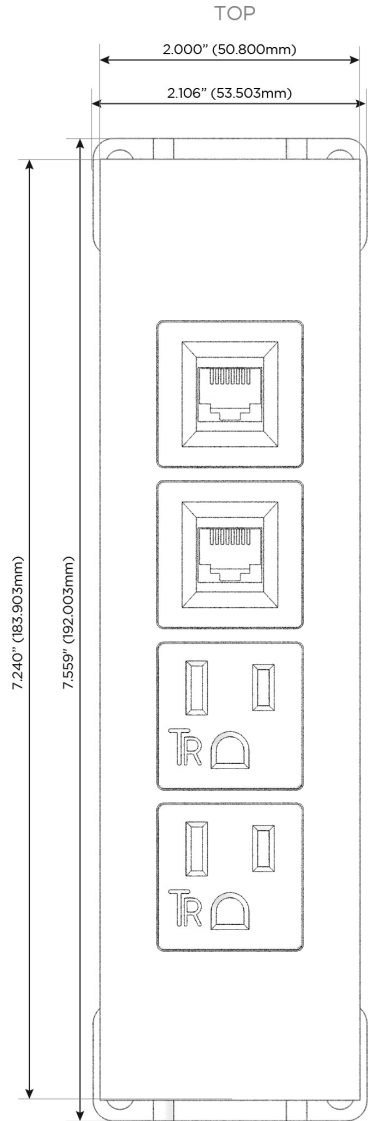

Trim Plate Finish: **ANTIQUED ARCHITECTURAL BRONZE (ABS)**

Custom Finishes Available

M-POWER-4TW-AA66-BZ5AATP

Features:

Module/Port Options:

- A** Tamper Resistant AC Receptacle
- E** USB-A & USB-C (20W)
- M** Double USB-A (Fast Charging Ports - 18W)
- H** HDMI
- 6** CAT 6
- 12** RJ 12
- X** Switched AC
- Y** 3-Way Switch (Low Voltage)
- V** USB-C (45W High Speed Charging Port)
- S** USB-C (25W High Speed Charging Port)
- R** Switched AC (Rocker Switch)
- D** Dimmer Switch

Plug:

Supplied with Low Profile Flat 45° Angle 120 VAC Plug

Optional Standard Straight 120 VAC Plug

Optional Straight 120 VAC Pass-through Plug

- CLEAN, COMPACT DESIGN
- STREAMLINED
- LOW PROFILE
- SIDE-EXITING CORDS
- PLUG & PLAY
- 6' AC CORD & PLUG (FLAT PLUG STANDARD)
- CUSTOMIZABLE CONFIGURATIONS AND FINISHES
- UL LISTED FOR MOUNTING IN FURNITURE
- 15A

M-POWER-4T

AC POWER & DATA CONNECTIVITY SOLUTION

M-POWER-4TW-AA66-BZ5AATP

Specs:

Modules/Ports:

- A Tamper Resistant AC Receptacle
- 6 CAT 6

Distributed by

Mormax Company, Inc.