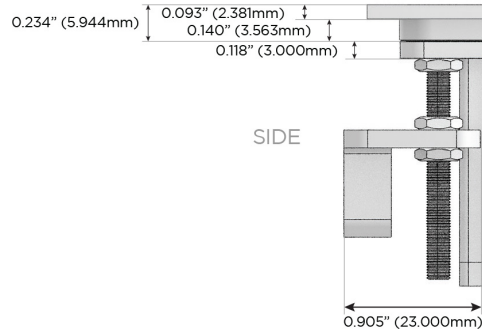

M-POWER-4T

AC POWER & DATA CONNECTIVITY SOLUTION

M-POWER-4TW-AA66-BZ4TP

Specs:

Modules/Ports:

- A** Tamper Resistant AC Receptacle
- 6** CAT 6

Distributed by

Mormax Company, Inc.