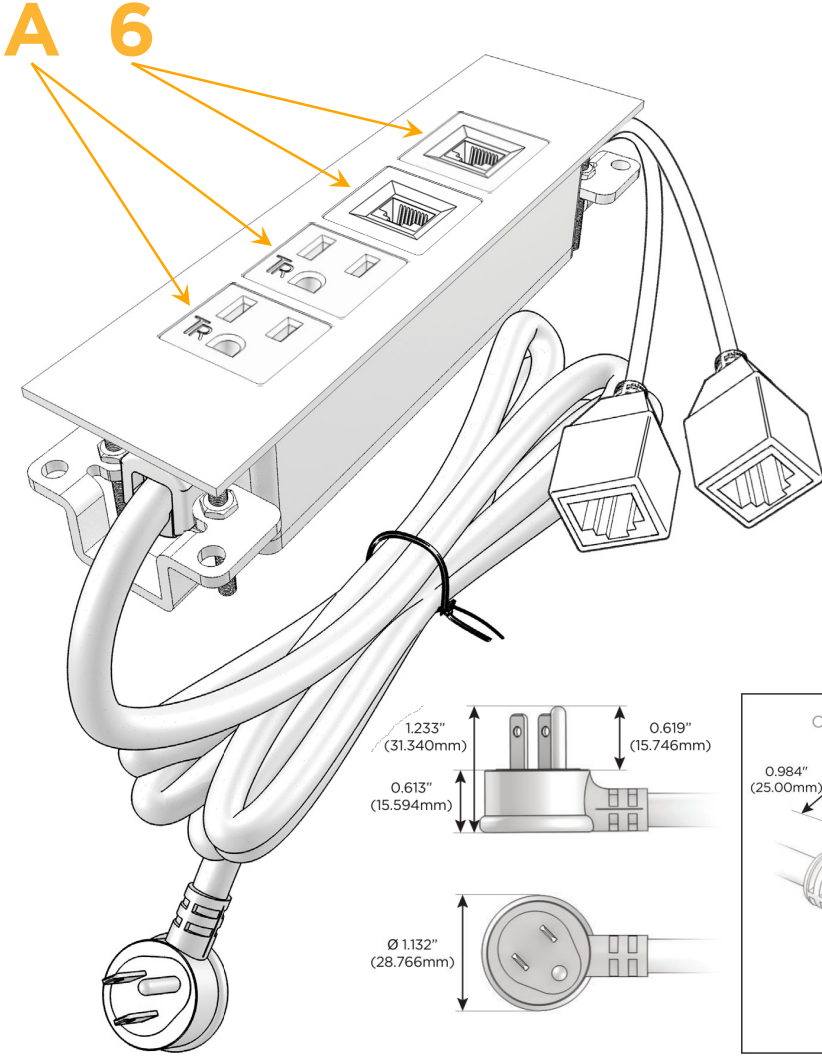

Trim Plate Finish: **SOLID BRONZE BRUSHED**

Custom Finishes Available

M-POWER-4TW-AA66-BZ4TP

Features:

Module/Port Options:

- A** Tamper Resistant AC Receptacle
- E** USB-A & USB-C (20W)
- M** Double USB-A (Fast Charging Ports - 18W)
- H** HDMI
- 6** CAT 6
- 12** RJ 12
- X** Switched AC
- Y** 3-Way Switch (Low Voltage)
- V** USB-C (45W High Speed Charging Port)
- S** USB-C (25W High Speed Charging Port)
- R** Switched AC (Rocker Switch)
- D** Dimmer Switch

Plug:

Supplied with Low Profile Flat 45° Angle 120 VAC Plug

Optional Standard Straight 120 VAC Plug

Optional Straight 120 VAC Pass-through Plug

- CLEAN, COMPACT DESIGN
- STREAMLINED
- LOW PROFILE
- SIDE-EXITING CORDS
- PLUG & PLAY
- 6' AC CORD & PLUG (FLAT PLUG STANDARD)
- CUSTOMIZABLE CONFIGURATIONS AND FINISHES
- UL LISTED FOR MOUNTING IN FURNITURE
- 15A

M-POWER-4T

AC POWER & DATA CONNECTIVITY SOLUTION

M-POWER-4TW-AA66-BZ4TP

Specs:

Modules/Ports:

- A** Tamper Resistant AC Receptacle
- 6** CAT 6

Distributed by

Mormax Company, Inc.