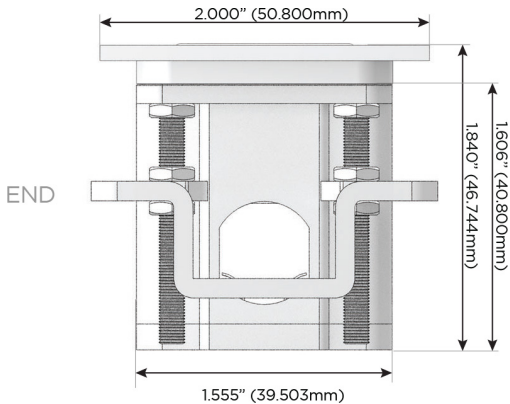

Plug:

Supplied with Low Profile Flat 45° Angle 120 VAC Plug

Optional Standard Straight 120 VAC Plug

Optional Straight 120 VAC Pass-through Plug

- CLEAN, COMPACT DESIGN
- STREAMLINED
- LOW PROFILE
- SIDE-EXITING CORDS
- PLUG & PLAY
- 6' AC CORD & PLUG (FLAT PLUG STANDARD)
- CUSTOMIZABLE CONFIGURATIONS AND FINISHES
- UL LISTED FOR MOUNTING IN FURNITURE
- 15A

M-POWER-4T

AC POWER & DATA CONNECTIVITY SOLUTION

M-POWER-4TW-AA66-BZ4TP

Specs:

Modules/Ports:

- A** Tamper Resistant AC Receptacle
- 6** CAT 6

Distributed by

Mormax Company, Inc.