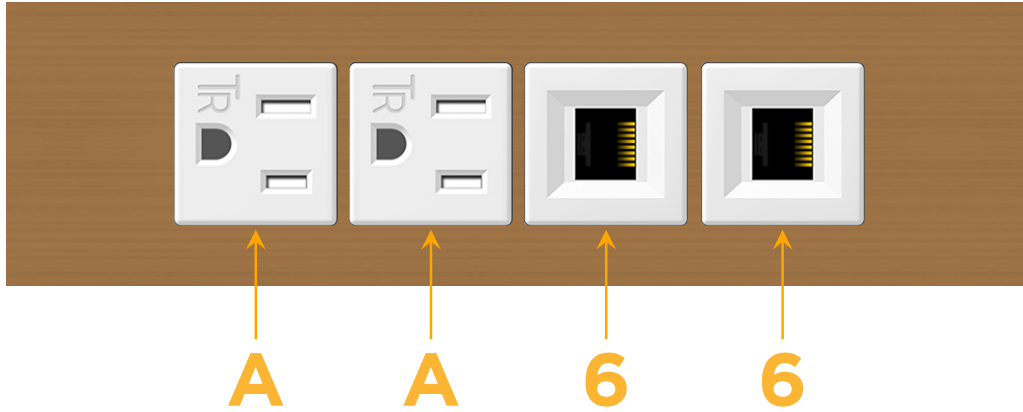

Trim Plate Finish: **SOLID BRONZE BRUSHED**

Custom Finishes Available

M-POWER-4TW-AA66-BZ4TP

Features:

Module/Port Options:

- A** Tamper Resistant AC Receptacle
- E** USB-A & USB-C (20W)
- M** Double USB-A (Fast Charging Ports - 18W)
- H** HDMI
- 6** CAT 6
- 12** RJ 12
- X** Switched AC
- Y** 3-Way Switch (Low Voltage)
- V** USB-C (45W High Speed Charging Port)
- S** USB-C (25W High Speed Charging Port)
- R** Switched AC (Rocker Switch)
- D** Dimmer Switch

Plug:

Supplied with Low Profile Flat 45° Angle 120 VAC Plug

Optional Standard Straight 120 VAC Plug

Optional Straight 120 VAC Pass-through Plug

- CLEAN, COMPACT DESIGN
- STREAMLINED
- LOW PROFILE
- SIDE-EXITING CORDS
- PLUG & PLAY
- 6' AC CORD & PLUG (FLAT PLUG STANDARD)
- CUSTOMIZABLE CONFIGURATIONS AND FINISHES
- UL LISTED FOR MOUNTING IN FURNITURE
- 15A

M-POWER-4T

AC POWER & DATA CONNECTIVITY SOLUTION

M-POWER-4TW-AA66-BZ4TP

Specs:

Modules/Ports:

- A** Tamper Resistant AC Receptacle
- 6** CAT 6

Distributed by

Mormax Company, Inc.