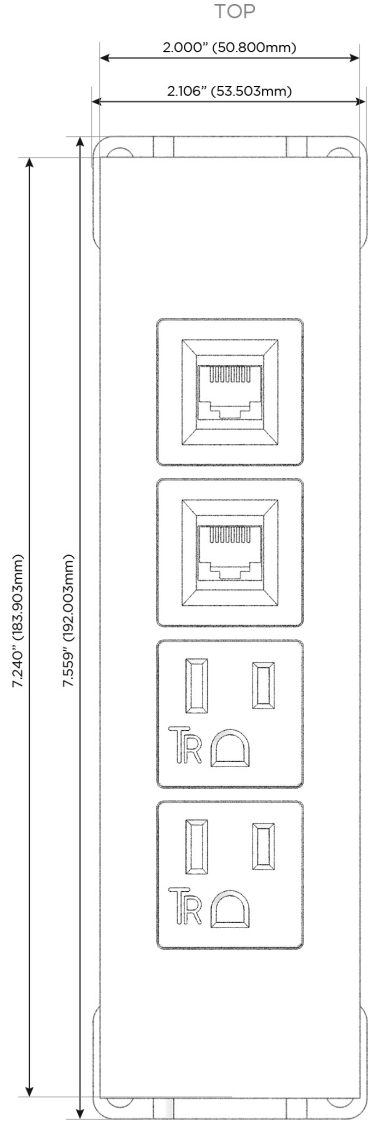

Trim Plate Finish: **SOLID BRONZE BRUSHED**

Custom Finishes Available

M-POWER-4TW-AA66-BZ4TP

Features:

Module/Port Options:

- A** Tamper Resistant AC Receptacle
- E** USB-A & USB-C (20W)
- M** Double USB-A (Fast Charging Ports - 18W)
- H** HDMI
- 6** CAT 6
- 12** RJ 12
- X** Switched AC
- Y** 3-Way Switch (Low Voltage)
- V** USB-C (45W High Speed Charging Port)
- S** USB-C (25W High Speed Charging Port)
- R** Switched AC (Rocker Switch)
- D** Dimmer Switch

Plug:

Supplied with Low Profile Flat 45° Angle 120 VAC Plug

Optional Standard Straight 120 VAC Plug

Optional Straight 120 VAC Pass-through Plug

- CLEAN, COMPACT DESIGN
- STREAMLINED
- LOW PROFILE
- SIDE-EXITING CORDS
- PLUG & PLAY
- 6' AC CORD & PLUG (FLAT PLUG STANDARD)
- CUSTOMIZABLE CONFIGURATIONS AND FINISHES
- UL LISTED FOR MOUNTING IN FURNITURE
- 15A

M-POWER-4T

AC POWER & DATA CONNECTIVITY SOLUTION

M-POWER-4TW-AA66-BZ4TP

Specs:

Modules/Ports:

- A** Tamper Resistant AC Receptacle
- 6** CAT 6

Distributed by

Mormax Company, Inc.