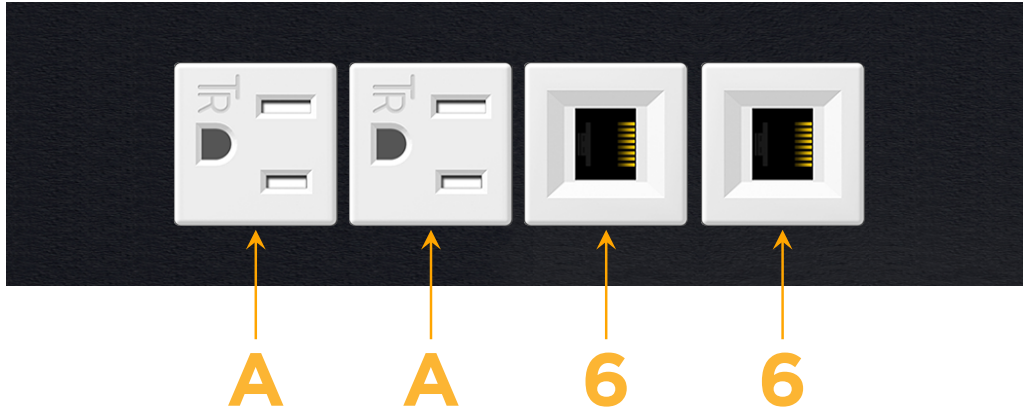

M-POWER-4T

AC POWER & DATA CONNECTIVITY SOLUTION

M-POWER-4TW-AA66-BTP

Distributed by

Mormax Company, Inc.

8 Westchester Plaza

Elmsford, NY 10523

914-699-0101

sales@mormax.com

mormax.com

Metro Light & Power's line of power & data solutions offers sophisticated design elements combined with greater ease of installation. Streamlined and low-profile, enhanced by side-exiting cords, our outlets advance the industry with their cutting edge look and feel. We believe flexibility is key, and we provide a variety of mounting options, including the ability to mount in limited spaces. Our outlets are available in many finishes and configurations, in addition to a custom color and finish capability for our clients.

Trim Plate Finish: **BLACK (STEEL)**

Custom Finishes Available

M-POWER-4TW-AA66-BTP

Features:

Module/Port Options:

- **A** Tamper Resistant AC Receptacle
- **E** USB-A & USB-C (20W)
- **M** Double USB-A (Fast Charging Ports - 18W)
- **H** HDMI
- **6** CAT 6
- **12** RJ 12
- **X** Switched AC
- **Y** 3-Way Switch (Low Voltage)
- **V** USB-C (45W High Speed Charging Port)
- **S** USB-C (25W High Speed Charging Port)
- **R** Switched AC (Rocker Switch)
- **D** Dimmer Switch

Plug:

Supplied with Low Profile Flat 45° Angle 120 VAC Plug

Optional Standard Straight 120 VAC Plug

Optional Straight 120 VAC Pass-through Plug

- CLEAN, COMPACT DESIGN
- STREAMLINED
- LOW PROFILE
- SIDE-EXITING CORDS
- PLUG & PLAY
- 6' AC CORD & PLUG (FLAT PLUG STANDARD)
- CUSTOMIZABLE CONFIGURATIONS AND FINISHES
- UL LISTED FOR MOUNTING IN FURNITURE
- 15A