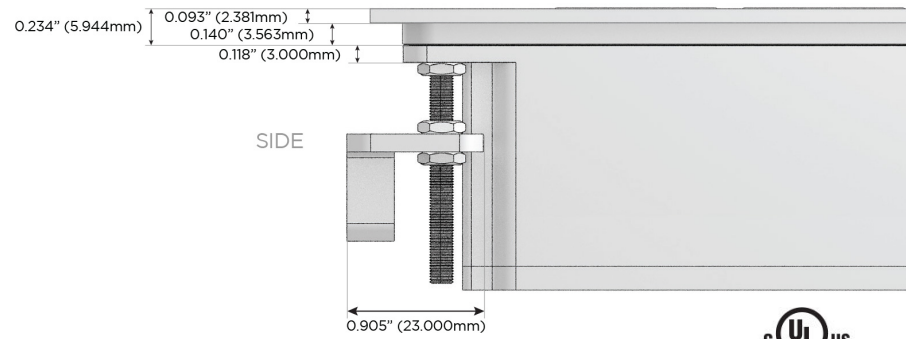

# M-POWER-4T

AC POWER & DATA CONNECTIVITY SOLUTION

M-POWER-4TW-AA66-BTP

Specs:

**Modules/Ports:**

- A** Tamper Resistant AC Receptacle
- 6** CAT 6

Distributed by

Mormax Company, Inc.