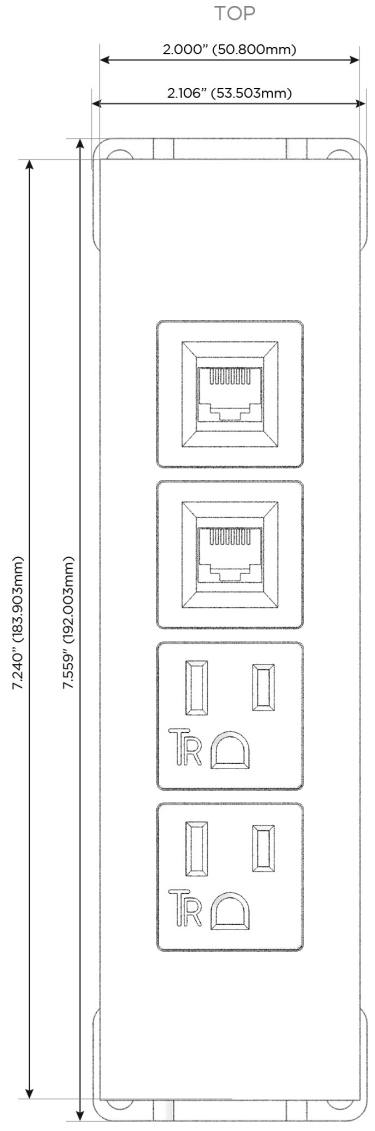

### Module/Port Options:

- A** Tamper Resistant AC Receptacle
- E** USB-A & USB-C (20W)
- M** Double USB-A (Fast Charging Ports - 18W)
- H** HDMI
- 6** CAT 6
- 12** RJ 12
- X** Switched AC
- Y** 3-Way Switch (Low Voltage)
- V** USB-C (45W High Speed Charging Port)
- S** USB-C (25W High Speed Charging Port)
- R** Switched AC (Rocker Switch)
- D** Dimmer Switch

### Plug:

Supplied with Low Profile Flat 45° Angle 120 VAC Plug

Optional Standard Straight 120 VAC Plug

Optional Straight 120 VAC Pass-through Plug

- CLEAN, COMPACT DESIGN
- STREAMLINED
- LOW PROFILE
- SIDE-EXITING CORDS
- PLUG & PLAY
- 6' AC CORD & PLUG (FLAT PLUG STANDARD)
- CUSTOMIZABLE CONFIGURATIONS AND FINISHES
- UL LISTED FOR MOUNTING IN FURNITURE
- 15A

# M-POWER-4T

AC POWER & DATA CONNECTIVITY SOLUTION

M-POWER-4TW-AA66-BTP

Specs:

**Modules/Ports:**

- A** Tamper Resistant AC Receptacle
- 6** CAT 6

Distributed by

Mormax Company, Inc.