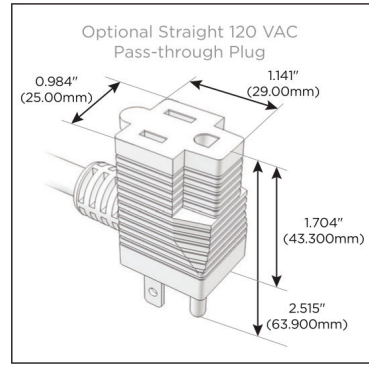

### Module/Port Options:

- A** Tamper Resistant AC Receptacle
- E** USB-A & USB-C (20W)
- M** Double USB-A (Fast Charging Ports - 18W)
- H** HDMI
- 6** CAT 6
- 12** RJ 12
- X** Switched AC
- Y** 3-Way Switch (Low Voltage)
- V** USB-C (45W High Speed Charging Port)
- S** USB-C (25W High Speed Charging Port)
- R** Switched AC (Rocker Switch)
- D** Dimmer Switch

### Plug:

Supplied with Low Profile Flat 45° Angle 120 VAC Plug

Optional Standard Straight 120 VAC Plug

Optional Straight 120 VAC Pass-through Plug

- CLEAN, COMPACT DESIGN
- STREAMLINED
- LOW PROFILE
- SIDE-EXITING CORDS
- PLUG & PLAY
- 6' AC CORD & PLUG (FLAT PLUG STANDARD)
- CUSTOMIZABLE CONFIGURATIONS AND FINISHES
- UL LISTED FOR MOUNTING IN FURNITURE
- 15A

# M-POWER-4T

AC POWER & DATA CONNECTIVITY SOLUTION

M-POWER-4TW-AA66-BTP

Specs:

**Modules/Ports:**

- A** Tamper Resistant AC Receptacle
- 6** CAT 6

Distributed by

Mormax Company, Inc.