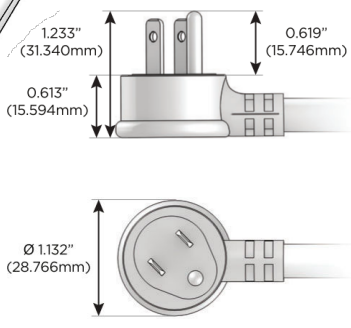

### Module/Port Options:

- A** Tamper Resistant AC Receptacle
- E** USB-A & USB-C (20W)
- M** Double USB-A (Fast Charging Ports - 18W)
- H** HDMI
- 6** CAT 6
- 12** RJ 12
- X** Switched AC
- Y** 3-Way Switch (Low Voltage)
- V** USB-C (45W High Speed Charging Port)
- S** USB-C (25W High Speed Charging Port)
- R** Switched AC (Rocker Switch)
- D** Dimmer Switch

### Plug:

Supplied with Low Profile Flat 45° Angle 120 VAC Plug

Optional Standard Straight 120 VAC Plug

Optional Straight 120 VAC Pass-through Plug

- CLEAN, COMPACT DESIGN
- STREAMLINED
- LOW PROFILE
- SIDE-EXITING CORDS
- PLUG & PLAY
- 6' AC CORD & PLUG (FLAT PLUG STANDARD)
- CUSTOMIZABLE CONFIGURATIONS AND FINISHES
- UL LISTED FOR MOUNTING IN FURNITURE
- 15A

# M-POWER-4T

AC POWER & DATA CONNECTIVITY SOLUTION

M-POWER-4TW-AA66-BTP

Specs:

**Modules/Ports:**

- A** Tamper Resistant AC Receptacle
- 6** CAT 6

Distributed by

Mormax Company, Inc.