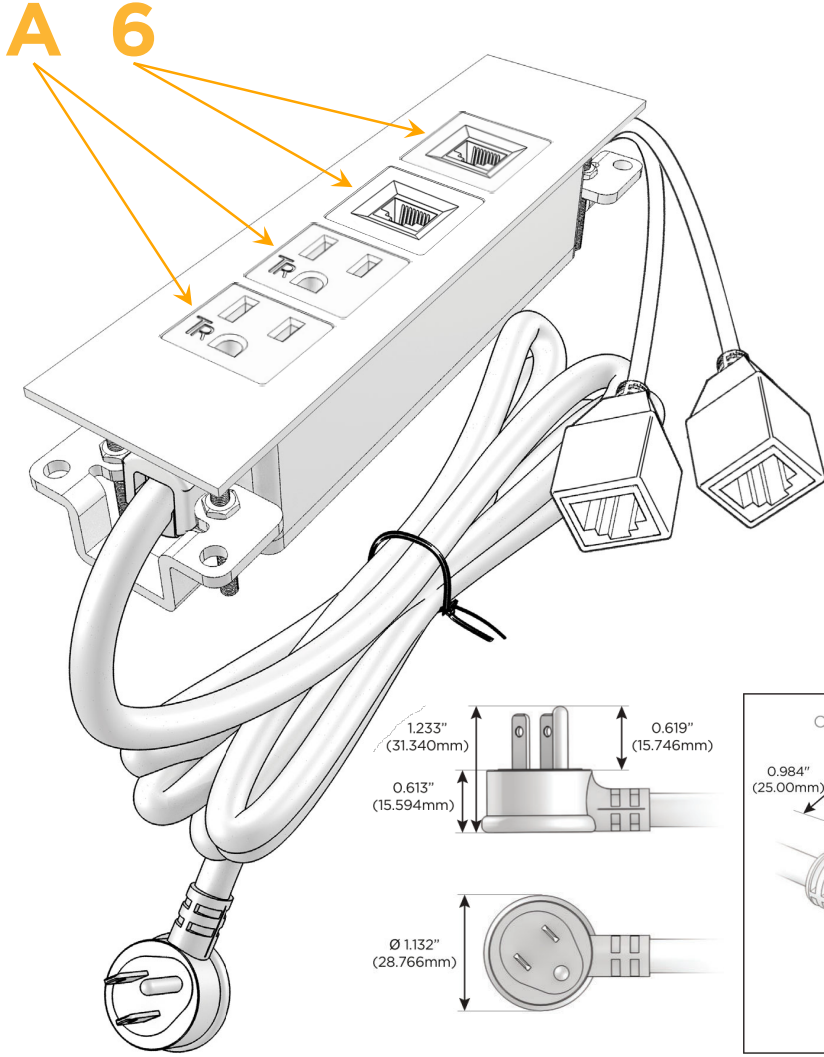

### Module/Port Options:

- A** Tamper Resistant AC Receptacle
- E** USB-A & USB-C (20W)
- M** Double USB-A (Fast Charging Ports - 18W)
- H** HDMI
- 6** CAT 6
- 12** RJ 12
- X** Switched AC
- Y** 3-Way Switch (Low Voltage)
- V** USB-C (45W High Speed Charging Port)
- S** USB-C (25W High Speed Charging Port)
- R** Switched AC (Rocker Switch)
- D** Dimmer Switch

### Plug:

Supplied with Low Profile Flat 45° Angle 120 VAC Plug

Optional Standard Straight 120 VAC Plug

Optional Straight 120 VAC Pass-through Plug

- CLEAN, COMPACT DESIGN
- STREAMLINED
- LOW PROFILE
- SIDE-EXITING CORDS
- PLUG & PLAY
- 6' AC CORD & PLUG (FLAT PLUG STANDARD)
- CUSTOMIZABLE CONFIGURATIONS AND FINISHES
- UL LISTED FOR MOUNTING IN FURNITURE
- 15A

# M-POWER-4T

AC POWER & DATA CONNECTIVITY SOLUTION

M-POWER-4TW-AA66-BTP

Specs:

**Modules/Ports:**

- A** Tamper Resistant AC Receptacle
- 6** CAT 6

Distributed by

Mormax Company, Inc.