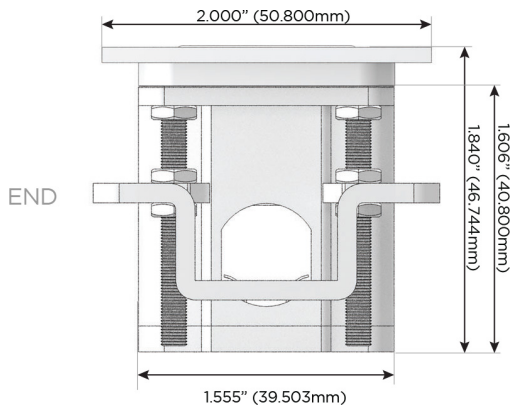

### Plug:

Supplied with Low Profile Flat 45° Angle 120 VAC Plug

Optional Standard Straight 120 VAC Plug

Optional Straight 120 VAC Pass-through Plug

- CLEAN, COMPACT DESIGN
- STREAMLINED
- LOW PROFILE
- SIDE-EXITING CORDS
- PLUG & PLAY
- 6' AC CORD & PLUG (FLAT PLUG STANDARD)
- CUSTOMIZABLE CONFIGURATIONS AND FINISHES
- UL LISTED FOR MOUNTING IN FURNITURE
- 15A

# M-POWER-4T

AC POWER & DATA CONNECTIVITY SOLUTION

M-POWER-4TW-AA66-BTP

Specs:

**Modules/Ports:**

- A** Tamper Resistant AC Receptacle
- 6** CAT 6

Distributed by

Mormax Company, Inc.