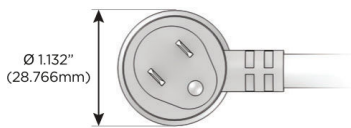

Plug:

Supplied with Low Profile Flat 45° Angle 120 VAC Plug

Optional Standard Straight 120 VAC Plug

Optional Straight 120 VAC Pass-through Plug

- CLEAN, COMPACT DESIGN
- STREAMLINED
- LOW PROFILE
- SIDE-EXITING CORDS
- PLUG & PLAY
- 6' AC CORD & PLUG (FLAT PLUG STANDARD)
- CUSTOMIZABLE CONFIGURATIONS AND FINISHES
- UL LISTED FOR MOUNTING IN FURNITURE
- 15A

M-POWER-4T

AC POWER & DATA CONNECTIVITY SOLUTION

M-POWER-4TW-AA66-BRATP

Specs:

Modules/Ports:

- A** Tamper Resistant AC Receptacle
- 6** CAT 6

Distributed by

Mormax Company, Inc.