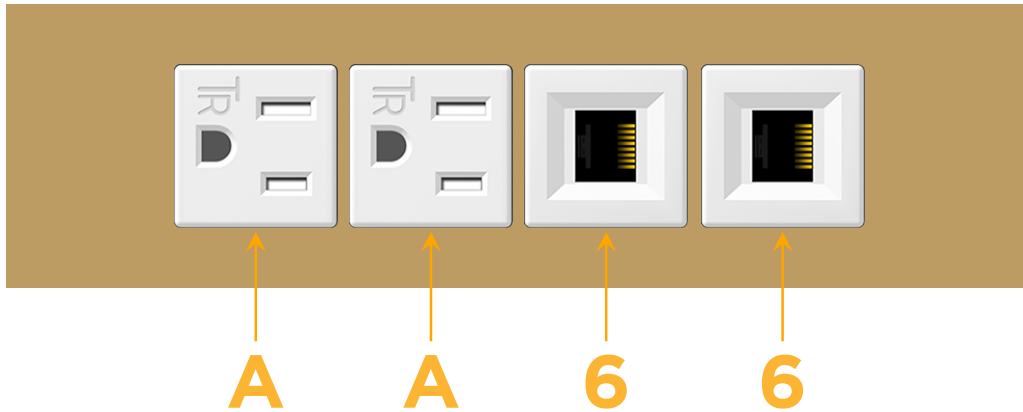

Trim Plate Finish: **BRASS (ABS)**

Custom Finishes Available

M-POWER-4TW-AA66-BRATP

Features:

Module/Port Options:

- A** Tamper Resistant AC Receptacle
- E** USB-A & USB-C (20W)
- M** Double USB-A (Fast Charging Ports - 18W)
- H** HDMI
- 6** CAT 6
- 12** RJ 12
- X** Switched AC
- Y** 3-Way Switch (Low Voltage)
- V** USB-C (45W High Speed Charging Port)
- S** USB-C (25W High Speed Charging Port)
- R** Switched AC (Rocker Switch)
- D** Dimmer Switch

Plug:

Supplied with Low Profile Flat 45° Angle 120 VAC Plug

Optional Standard Straight 120 VAC Plug

Optional Straight 120 VAC Pass-through Plug

- CLEAN, COMPACT DESIGN
- STREAMLINED
- LOW PROFILE
- SIDE-EXITING CORDS
- PLUG & PLAY
- 6' AC CORD & PLUG (FLAT PLUG STANDARD)
- CUSTOMIZABLE CONFIGURATIONS AND FINISHES
- UL LISTED FOR MOUNTING IN FURNITURE
- 15A

M-POWER-4T

AC POWER & DATA CONNECTIVITY SOLUTION

M-POWER-4TW-AA66-BRATP

Specs:

Modules/Ports:

- A** Tamper Resistant AC Receptacle
- 6** CAT 6

Distributed by

Mormax Company, Inc.