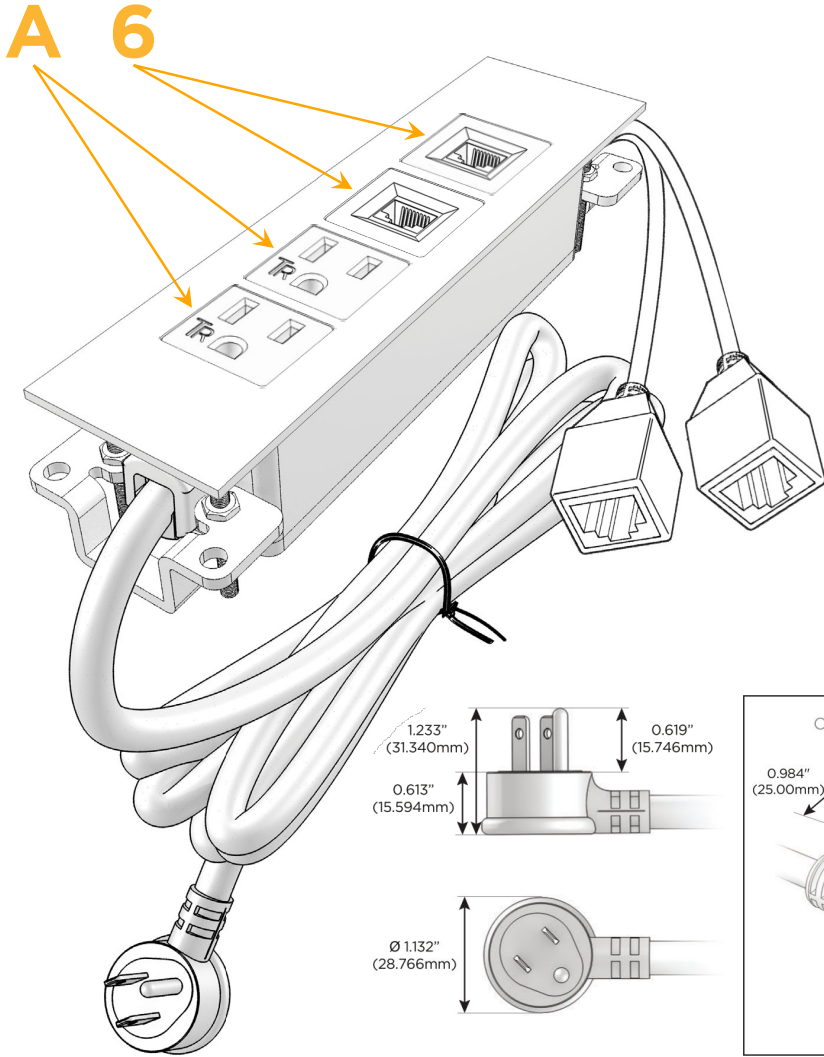

Trim Plate Finish: **BRASS (ABS)**

Custom Finishes Available

M-POWER-4TW-AA66-BRATP

Features:

Module/Port Options:

- A** Tamper Resistant AC Receptacle
- E** USB-A & USB-C (20W)
- M** Double USB-A (Fast Charging Ports - 18W)
- H** HDMI
- 6** CAT 6
- 12** RJ 12
- X** Switched AC
- Y** 3-Way Switch (Low Voltage)
- V** USB-C (45W High Speed Charging Port)
- S** USB-C (25W High Speed Charging Port)
- R** Switched AC (Rocker Switch)
- D** Dimmer Switch

Plug:

Supplied with Low Profile Flat 45° Angle 120 VAC Plug

Optional Standard Straight 120 VAC Plug

Optional Straight 120 VAC Pass-through Plug

- CLEAN, COMPACT DESIGN
- STREAMLINED
- LOW PROFILE
- SIDE-EXITING CORDS
- PLUG & PLAY
- 6' AC CORD & PLUG (FLAT PLUG STANDARD)
- CUSTOMIZABLE CONFIGURATIONS AND FINISHES
- UL LISTED FOR MOUNTING IN FURNITURE
- 15A

M-POWER-4T

AC POWER & DATA CONNECTIVITY SOLUTION

M-POWER-4TW-AA66-BRATP

Specs:

Modules/Ports:

- A** Tamper Resistant AC Receptacle
- 6** CAT 6

Distributed by

Mormax Company, Inc.