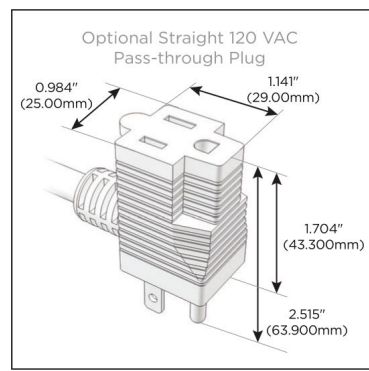

Trim Plate Finish: **BRASS (ABS)**

Custom Finishes Available

M-POWER-4TW-AA66-BRATP

Features:

Module/Port Options:

- A** Tamper Resistant AC Receptacle
- E** USB-A & USB-C (20W)
- M** Double USB-A (Fast Charging Ports - 18W)
- H** HDMI
- 6** CAT 6
- 12** RJ 12
- X** Switched AC
- Y** 3-Way Switch (Low Voltage)
- V** USB-C (45W High Speed Charging Port)
- S** USB-C (25W High Speed Charging Port)
- R** Switched AC (Rocker Switch)
- D** Dimmer Switch

Plug:

Supplied with Low Profile Flat 45° Angle 120 VAC Plug

Optional Standard Straight 120 VAC Plug

Optional Straight 120 VAC Pass-through Plug

- CLEAN, COMPACT DESIGN
- STREAMLINED
- LOW PROFILE
- SIDE-EXITING CORDS
- PLUG & PLAY
- 6' AC CORD & PLUG (FLAT PLUG STANDARD)
- CUSTOMIZABLE CONFIGURATIONS AND FINISHES
- UL LISTED FOR MOUNTING IN FURNITURE
- 15A

M-POWER-4T

AC POWER & DATA CONNECTIVITY SOLUTION

M-POWER-4TW-AA66-BRATP

Specs:

Modules/Ports:

- A** Tamper Resistant AC Receptacle
- 6** CAT 6

Distributed by

Mormax Company, Inc.