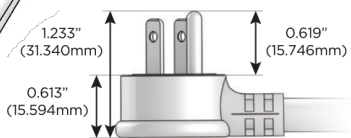

M-POWER-4T

AC POWER & DATA CONNECTIVITY SOLUTION

M-POWER-4TW-AA66-BRATP

Specs:

Modules/Ports:

- A** Tamper Resistant AC Receptacle
- 6** CAT 6

Distributed by

Mormax Company, Inc.