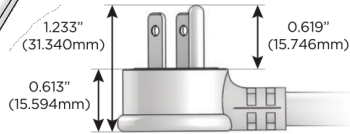

M-POWER-4T

AC POWER & DATA CONNECTIVITY SOLUTION

M-POWER-4TW-AA66-BRAATP

Specs:

Modules/Ports:

- A Tamper Resistant AC Receptacle
- 6 CAT 6