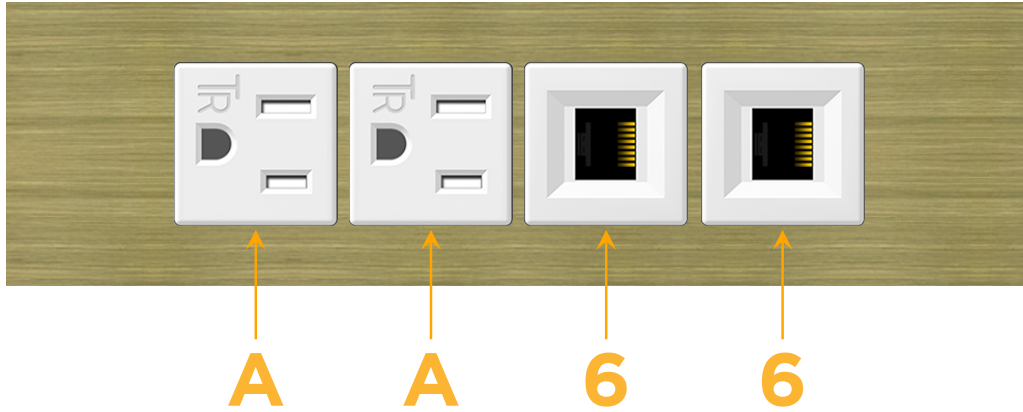

M-POWER-4T

AC POWER & DATA CONNECTIVITY SOLUTION

M-POWER-4TW-AA66-BRAATP

Distributed by

Mormax Company, Inc.

8 Westchester Plaza

Elmsford, NY 10523

914-699-0101

sales@mormax.com

mormax.com

Metro Light & Power's line of power & data solutions offers sophisticated design elements combined with greater ease of installation. Streamlined and low-profile, enhanced by side-exiting cords, our outlets advance the industry with their cutting edge look and feel. We believe flexibility is key, and we provide a variety of mounting options, including the ability to mount in limited spaces. Our outlets are available in many finishes and configurations, in addition to a custom color and finish capability for our clients.

Trim Plate Finish: **BRASS ANTIQUED (ABS)**

Custom Finishes Available

M-POWER-4TW-AA66-BRAATP

Features:

Module/Port Options:

- **A** Tamper Resistant AC Receptacle
- **E** USB-A & USB-C (20W)
- **M** Double USB-A (Fast Charging Ports - 18W)
- **H** HDMI
- **6** CAT 6
- **12** RJ 12
- **X** Switched AC
- **Y** 3-Way Switch (Low Voltage)
- **V** USB-C (45W High Speed Charging Port)
- **S** USB-C (25W High Speed Charging Port)
- **R** Switched AC (Rocker Switch)
- **D** Dimmer Switch

Plug:

Supplied with Low Profile Flat 45° Angle 120 VAC Plug

Optional Standard Straight 120 VAC Plug

Optional Straight 120 VAC Pass-through Plug

- CLEAN, COMPACT DESIGN
- STREAMLINED
- LOW PROFILE
- SIDE-EXITING CORDS
- PLUG & PLAY
- 6' AC CORD & PLUG (FLAT PLUG STANDARD)
- CUSTOMIZABLE CONFIGURATIONS AND FINISHES
- UL LISTED FOR MOUNTING IN FURNITURE
- 15A