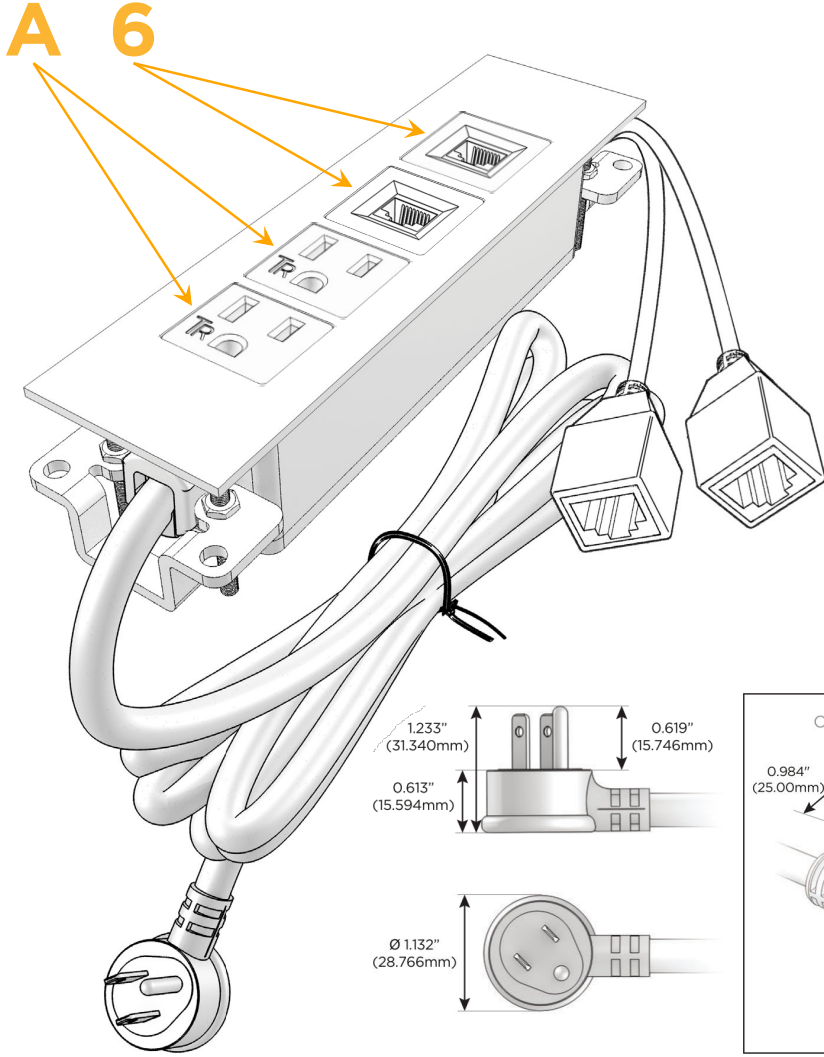

### Module/Port Options:

- A** Tamper Resistant AC Receptacle
- E** USB-A & USB-C (20W)
- M** Double USB-A (Fast Charging Ports - 18W)
- H** HDMI
- 6** CAT 6
- 12** RJ 12
- X** Switched AC
- Y** 3-Way Switch (Low Voltage)
- V** USB-C (45W High Speed Charging Port)
- S** USB-C (25W High Speed Charging Port)
- R** Switched AC (Rocker Switch)
- D** Dimmer Switch

### Plug:

Supplied with Low Profile Flat 45° Angle 120 VAC Plug

Optional Standard Straight 120 VAC Plug

Optional Straight 120 VAC Pass-through Plug

- CLEAN, COMPACT DESIGN
- STREAMLINED
- LOW PROFILE
- SIDE-EXITING CORDS
- PLUG & PLAY
- 6' AC CORD & PLUG (FLAT PLUG STANDARD)
- CUSTOMIZABLE CONFIGURATIONS AND FINISHES
- UL LISTED FOR MOUNTING IN FURNITURE
- 15A

## AC POWER & DATA CONNECTIVITY SOLUTION

M-POWER-4TW-AA66-BRAATP

Specs:

### Modules/Ports:

- A Tamper Resistant AC Receptacle
- 6 CAT 6

Distributed by

Mormax Company, Inc.

8 Westchester Plaza

Elmsford, NY 10523

914-699-0101

sales@mormax.com