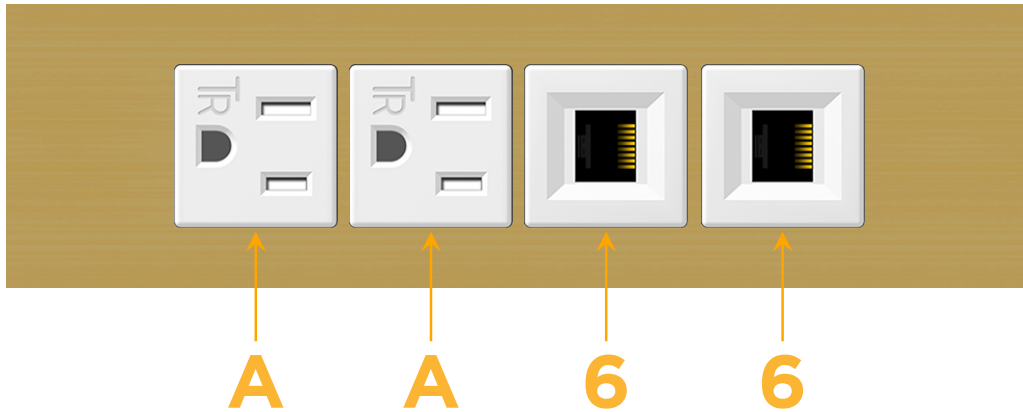

Trim Plate Finish: **SOLID BRASS BRUSHED**

Custom Finishes Available

M-POWER-4TW-AA66-BR4TP

Features:

Module/Port Options:

- A** Tamper Resistant AC Receptacle
- E** USB-A & USB-C (20W)
- M** Double USB-A (Fast Charging Ports - 18W)
- H** HDMI
- 6** CAT 6
- 12** RJ 12
- X** Switched AC
- Y** 3-Way Switch (Low Voltage)
- V** USB-C (45W High Speed Charging Port)
- S** USB-C (25W High Speed Charging Port)
- R** Switched AC (Rocker Switch)
- D** Dimmer Switch

Plug:

Supplied with Low Profile Flat 45° Angle 120 VAC Plug

Optional Standard Straight 120 VAC Plug

Optional Straight 120 VAC Pass-through Plug

- CLEAN, COMPACT DESIGN
- STREAMLINED
- LOW PROFILE
- SIDE-EXITING CORDS
- PLUG & PLAY
- 6' AC CORD & PLUG (FLAT PLUG STANDARD)
- CUSTOMIZABLE CONFIGURATIONS AND FINISHES
- UL LISTED FOR MOUNTING IN FURNITURE
- 15A

M-POWER-4T

AC POWER & DATA CONNECTIVITY SOLUTION

M-POWER-4TW-AA66-BR4TP

Specs:

Modules/Ports:

- A Tamper Resistant AC Receptacle
- 6 CAT 6

Distributed by

Mormax Company, Inc.
 8 Westchester Plaza
 Elmsford, NY 10523