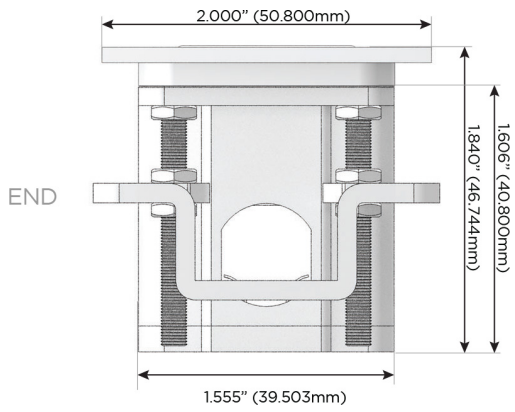

Trim Plate Finish: **SOLID BRASS BRUSHED**

Custom Finishes Available

M-POWER-4TW-AA66-BR4TP

Features:

Module/Port Options:

- A** Tamper Resistant AC Receptacle
- E** USB-A & USB-C (20W)
- M** Double USB-A (Fast Charging Ports - 18W)
- H** HDMI
- 6** CAT 6
- 12** RJ 12
- X** Switched AC
- Y** 3-Way Switch (Low Voltage)
- V** USB-C (45W High Speed Charging Port)
- S** USB-C (25W High Speed Charging Port)
- R** Switched AC (Rocker Switch)
- D** Dimmer Switch

Plug:

Supplied with Low Profile Flat 45° Angle 120 VAC Plug

Optional Standard Straight 120 VAC Plug

Optional Straight 120 VAC Pass-through Plug

- CLEAN, COMPACT DESIGN
- STREAMLINED
- LOW PROFILE
- SIDE-EXITING CORDS
- PLUG & PLAY
- 6' AC CORD & PLUG (FLAT PLUG STANDARD)
- CUSTOMIZABLE CONFIGURATIONS AND FINISHES
- UL LISTED FOR MOUNTING IN FURNITURE
- 15A

M-POWER-4T

AC POWER & DATA CONNECTIVITY SOLUTION

M-POWER-4TW-AA66-BR4TP

Specs:

Modules/Ports:

- A Tamper Resistant AC Receptacle
- 6 CAT 6

Distributed by

Mormax Company, Inc.
 8 Westchester Plaza
 Elmsford, NY 10523