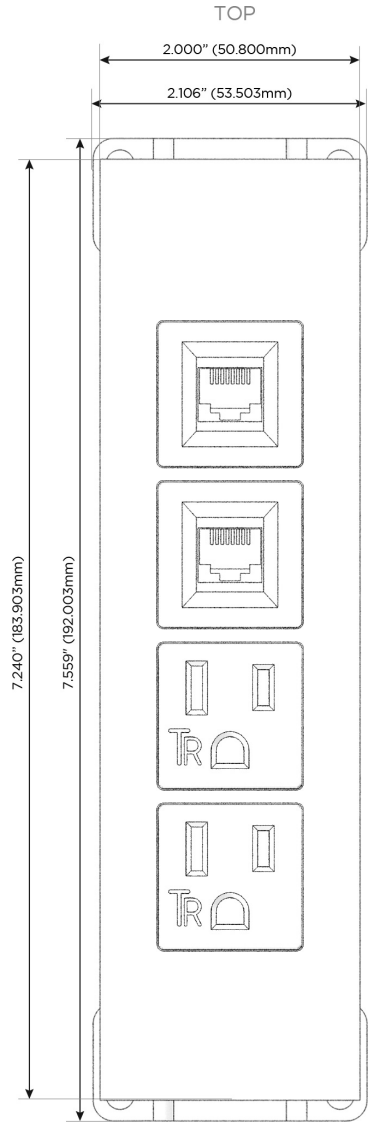

Trim Plate Finish: **SOLID BRASS BRUSHED**

Custom Finishes Available

M-POWER-4TW-AA66-BR4TP

Features:

Module/Port Options:

- A** Tamper Resistant AC Receptacle
- E** USB-A & USB-C (20W)
- M** Double USB-A (Fast Charging Ports - 18W)
- H** HDMI
- 6** CAT 6
- 12** RJ 12
- X** Switched AC
- Y** 3-Way Switch (Low Voltage)
- V** USB-C (45W High Speed Charging Port)
- S** USB-C (25W High Speed Charging Port)
- R** Switched AC (Rocker Switch)
- D** Dimmer Switch

Plug:

Supplied with Low Profile Flat 45° Angle 120 VAC Plug

Optional Standard Straight 120 VAC Plug

Optional Straight 120 VAC Pass-through Plug

- CLEAN, COMPACT DESIGN
- STREAMLINED
- LOW PROFILE
- SIDE-EXITING CORDS
- PLUG & PLAY
- 6' AC CORD & PLUG (FLAT PLUG STANDARD)
- CUSTOMIZABLE CONFIGURATIONS AND FINISHES
- UL LISTED FOR MOUNTING IN FURNITURE
- 15A

M-POWER-4T

AC POWER & DATA CONNECTIVITY SOLUTION

M-POWER-4TW-AA66-BR4TP

Specs:

Modules/Ports:

- A Tamper Resistant AC Receptacle
- 6 CAT 6

Distributed by

Mormax Company, Inc.
 8 Westchester Plaza
 Elmsford, NY 10523