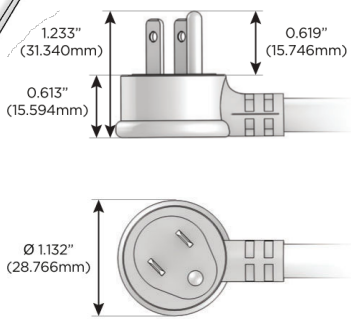

Trim Plate Finish: **SOLID BRASS BRUSHED**

Custom Finishes Available

M-POWER-4TW-AA66-BR4TP

Features:

Module/Port Options:

- A** Tamper Resistant AC Receptacle
- E** USB-A & USB-C (20W)
- M** Double USB-A (Fast Charging Ports - 18W)
- H** HDMI
- 6** CAT 6
- 12** RJ 12
- X** Switched AC
- Y** 3-Way Switch (Low Voltage)
- V** USB-C (45W High Speed Charging Port)
- S** USB-C (25W High Speed Charging Port)
- R** Switched AC (Rocker Switch)
- D** Dimmer Switch

Plug:

Supplied with Low Profile Flat 45° Angle 120 VAC Plug

Optional Standard Straight 120 VAC Plug

Optional Straight 120 VAC Pass-through Plug

- CLEAN, COMPACT DESIGN
- STREAMLINED
- LOW PROFILE
- SIDE-EXITING CORDS
- PLUG & PLAY
- 6' AC CORD & PLUG (FLAT PLUG STANDARD)
- CUSTOMIZABLE CONFIGURATIONS AND FINISHES
- UL LISTED FOR MOUNTING IN FURNITURE
- 15A

M-POWER-4T

AC POWER & DATA CONNECTIVITY SOLUTION

M-POWER-4TW-AA66-BR4TP

Specs:

Modules/Ports:

- A Tamper Resistant AC Receptacle
- 6 CAT 6

Distributed by

Mormax Company, Inc.
 8 Westchester Plaza
 Elmsford, NY 10523