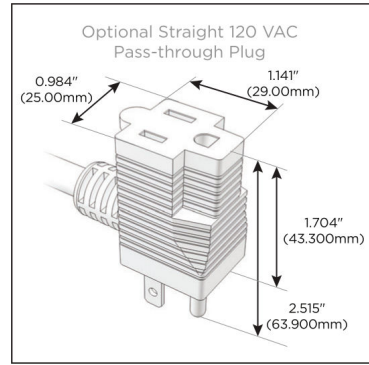

Trim Plate Finish: **SOLID BRASS BRUSHED**

Custom Finishes Available

M-POWER-4TW-AA66-BR4TP

Features:

Module/Port Options:

- A** Tamper Resistant AC Receptacle
- E** USB-A & USB-C (20W)
- M** Double USB-A (Fast Charging Ports - 18W)
- H** HDMI
- 6** CAT 6
- 12** RJ 12
- X** Switched AC
- Y** 3-Way Switch (Low Voltage)
- V** USB-C (45W High Speed Charging Port)
- S** USB-C (25W High Speed Charging Port)
- R** Switched AC (Rocker Switch)
- D** Dimmer Switch

Plug:

Supplied with Low Profile Flat 45° Angle 120 VAC Plug

Optional Standard Straight 120 VAC Plug

Optional Straight 120 VAC Pass-through Plug

- CLEAN, COMPACT DESIGN
- STREAMLINED
- LOW PROFILE
- SIDE-EXITING CORDS
- PLUG & PLAY
- 6' AC CORD & PLUG (FLAT PLUG STANDARD)
- CUSTOMIZABLE CONFIGURATIONS AND FINISHES
- UL LISTED FOR MOUNTING IN FURNITURE
- 15A

M-POWER-4T

AC POWER & DATA CONNECTIVITY SOLUTION

M-POWER-4TW-AA66-BR4TP

Specs:

Modules/Ports:

- A Tamper Resistant AC Receptacle
- 6 CAT 6

Distributed by

Mormax Company, Inc.
 8 Westchester Plaza
 Elmsford, NY 10523