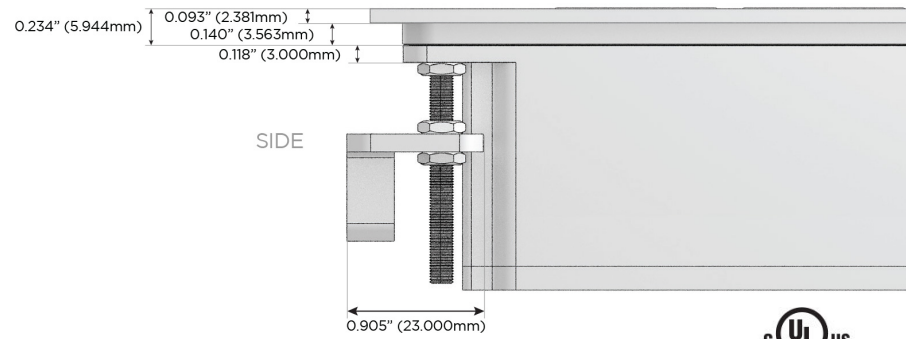

M-POWER-4T

AC POWER & DATA CONNECTIVITY SOLUTION

M-POWER-4TW-AA66-BR4TP

Specs:

Modules/Ports:

- A Tamper Resistant AC Receptacle
- 6 CAT 6

Distributed by

Mormax Company, Inc.
 8 Westchester Plaza
 Elmsford, NY 10523