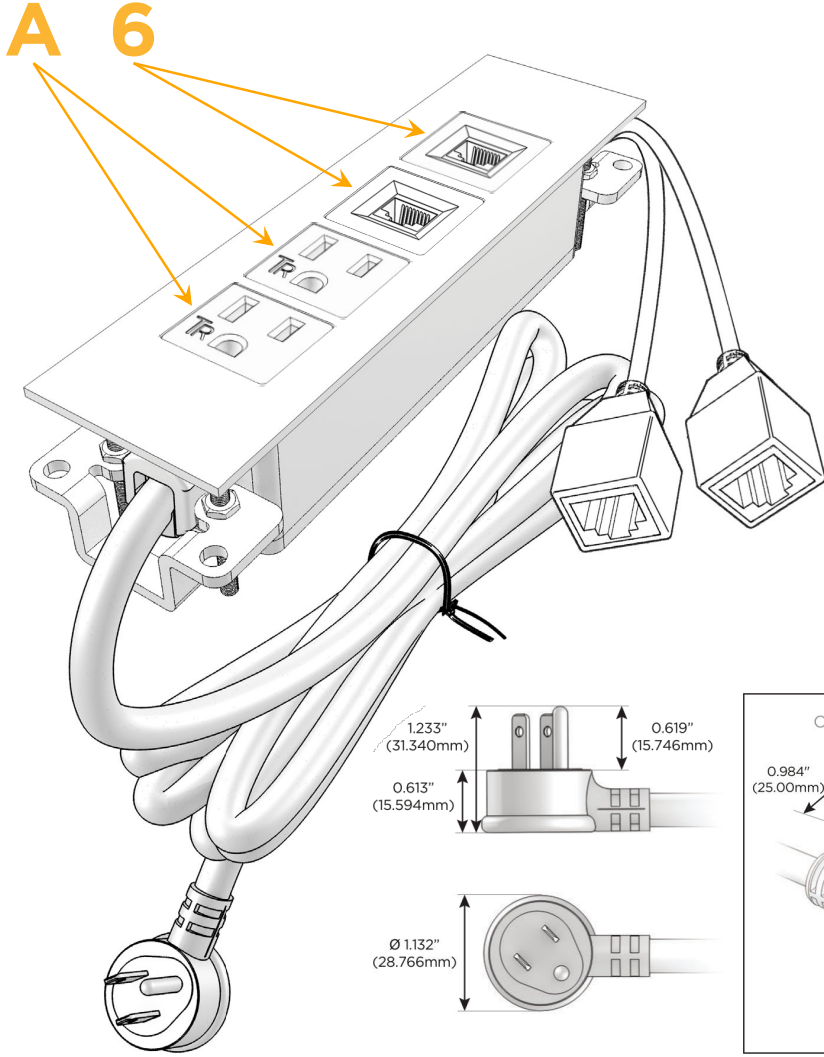

Trim Plate Finish: **SOLID BRASS BRUSHED**

Custom Finishes Available

M-POWER-4TW-AA66-BR4TP

Features:

Module/Port Options:

- A** Tamper Resistant AC Receptacle
- E** USB-A & USB-C (20W)
- M** Double USB-A (Fast Charging Ports - 18W)
- H** HDMI
- 6** CAT 6
- 12** RJ 12
- X** Switched AC
- Y** 3-Way Switch (Low Voltage)
- V** USB-C (45W High Speed Charging Port)
- S** USB-C (25W High Speed Charging Port)
- R** Switched AC (Rocker Switch)
- D** Dimmer Switch

Plug:

Supplied with Low Profile Flat 45° Angle 120 VAC Plug

Optional Standard Straight 120 VAC Plug

Optional Straight 120 VAC Pass-through Plug

- CLEAN, COMPACT DESIGN
- STREAMLINED
- LOW PROFILE
- SIDE-EXITING CORDS
- PLUG & PLAY
- 6' AC CORD & PLUG (FLAT PLUG STANDARD)
- CUSTOMIZABLE CONFIGURATIONS AND FINISHES
- UL LISTED FOR MOUNTING IN FURNITURE
- 15A

M-POWER-4T

AC POWER & DATA CONNECTIVITY SOLUTION

M-POWER-4TW-AA66-BR4TP

Specs:

Modules/Ports:

- A Tamper Resistant AC Receptacle
- 6 CAT 6

Distributed by

Mormax Company, Inc.
 8 Westchester Plaza
 Elmsford, NY 10523