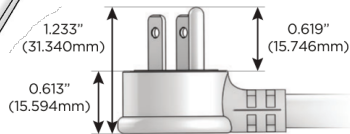

M-POWER-4T

AC POWER & DATA CONNECTIVITY SOLUTION

M-POWER-4TW-AA66-B2ATP

Specs:

Modules/Ports:

- A** Tamper Resistant AC Receptacle
- 6** CAT 6

Distributed by

Mormax Company, Inc.