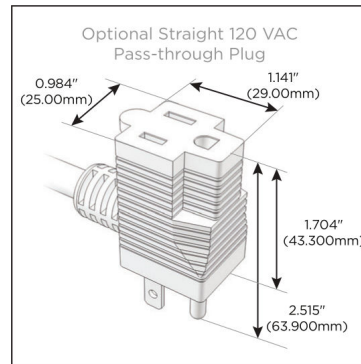

Plug:

Supplied with Low Profile Flat 45° Angle 120 VAC Plug

Optional Standard Straight 120 VAC Plug

Optional Straight 120 VAC Pass-through Plug

- CLEAN, COMPACT DESIGN
- STREAMLINED
- LOW PROFILE
- SIDE-EXITING CORDS
- PLUG & PLAY
- 6' AC CORD & PLUG (FLAT PLUG STANDARD)
- CUSTOMIZABLE CONFIGURATIONS AND FINISHES
- UL LISTED FOR MOUNTING IN FURNITURE
- 15A

M-POWER-4T

AC POWER & DATA CONNECTIVITY SOLUTION

M-POWER-4TW-AA66-B2ATP

Specs:

Modules/Ports:

- A** Tamper Resistant AC Receptacle
- 6** CAT 6

Distributed by

Mormax Company, Inc.