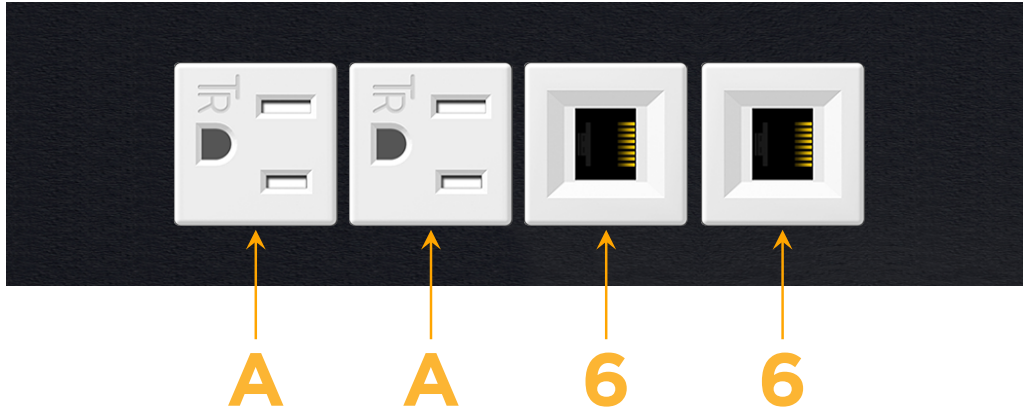

Trim Plate Finish: **SATIN BLACK (ABS)**

Custom Finishes Available

M-POWER-4TW-AA66-B2ATP

Features:

Module/Port Options:

- A** Tamper Resistant AC Receptacle
- E** USB-A & USB-C (20W)
- M** Double USB-A (Fast Charging Ports - 18W)
- H** HDMI
- 6** CAT 6
- 12** RJ 12
- X** Switched AC
- Y** 3-Way Switch (Low Voltage)
- V** USB-C (45W High Speed Charging Port)
- S** USB-C (25W High Speed Charging Port)
- R** Switched AC (Rocker Switch)
- D** Dimmer Switch

Plug:

Supplied with Low Profile Flat 45° Angle 120 VAC Plug

Optional Standard Straight 120 VAC Plug

Optional Straight 120 VAC Pass-through Plug

- CLEAN, COMPACT DESIGN
- STREAMLINED
- LOW PROFILE
- SIDE-EXITING CORDS
- PLUG & PLAY
- 6' AC CORD & PLUG (FLAT PLUG STANDARD)
- CUSTOMIZABLE CONFIGURATIONS AND FINISHES
- UL LISTED FOR MOUNTING IN FURNITURE
- 15A

M-POWER-4T

AC POWER & DATA CONNECTIVITY SOLUTION

M-POWER-4TW-AA66-B2ATP

Specs:

Modules/Ports:

- A** Tamper Resistant AC Receptacle
- 6** CAT 6

Distributed by

Mormax Company, Inc.