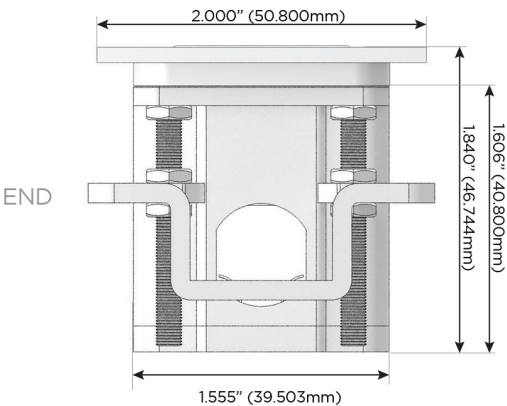

Plug:

Supplied with Low Profile Flat 45° Angle 120 VAC Plug

Optional Standard Straight 120 VAC Plug

Optional Straight 120 VAC Pass-through Plug

- CLEAN, COMPACT DESIGN
- STREAMLINED
- LOW PROFILE
- SIDE-EXITING CORDS
- PLUG & PLAY
- 6' AC CORD & PLUG (FLAT PLUG STANDARD)
- CUSTOMIZABLE CONFIGURATIONS AND FINISHES
- UL LISTED FOR MOUNTING IN FURNITURE
- 15A

M-POWER-4T

AC POWER & DATA CONNECTIVITY SOLUTION

M-POWER-4TW-AA66-B2ATP

Specs:

Modules/Ports:

- A** Tamper Resistant AC Receptacle
- 6** CAT 6

Distributed by

Mormax Company, Inc.