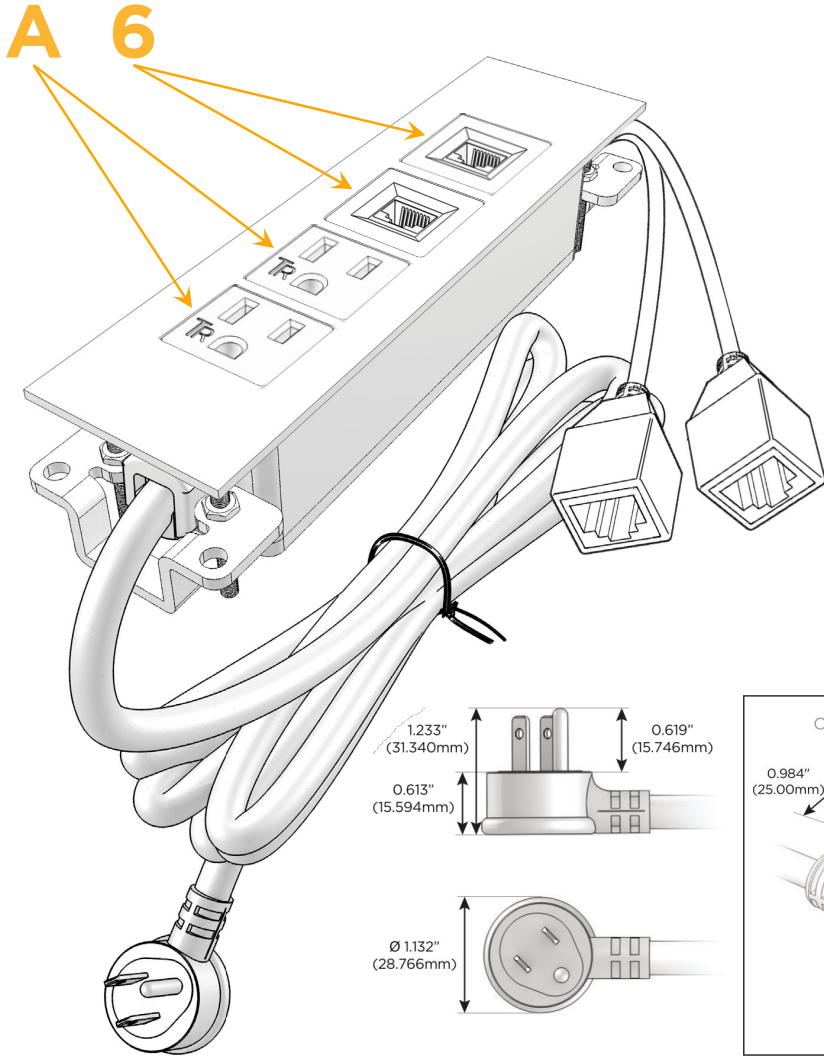

Trim Plate Finish: **SATIN BLACK (ABS)**

Custom Finishes Available

M-POWER-4TW-AA66-B2ATP

Features:

Module/Port Options:

- A** Tamper Resistant AC Receptacle
- E** USB-A & USB-C (20W)
- M** Double USB-A (Fast Charging Ports - 18W)
- H** HDMI
- 6** CAT 6
- 12** RJ 12
- X** Switched AC
- Y** 3-Way Switch (Low Voltage)
- V** USB-C (45W High Speed Charging Port)
- S** USB-C (25W High Speed Charging Port)
- R** Switched AC (Rocker Switch)
- D** Dimmer Switch

Plug:

Supplied with Low Profile Flat 45° Angle 120 VAC Plug

Optional Standard Straight 120 VAC Plug

Optional Straight 120 VAC Pass-through Plug

- CLEAN, COMPACT DESIGN
- STREAMLINED
- LOW PROFILE
- SIDE-EXITING CORDS
- PLUG & PLAY
- 6' AC CORD & PLUG (FLAT PLUG STANDARD)
- CUSTOMIZABLE CONFIGURATIONS AND FINISHES
- UL LISTED FOR MOUNTING IN FURNITURE
- 15A

M-POWER-4T

AC POWER & DATA CONNECTIVITY SOLUTION

M-POWER-4TW-AA66-B2ATP

Specs:

Modules/Ports:

- A** Tamper Resistant AC Receptacle
- 6** CAT 6

Distributed by

Mormax Company, Inc.