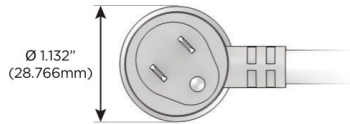

Plug:

Supplied with Low Profile Flat 45° Angle 120 VAC Plug

Optional Standard Straight 120 VAC Plug

Optional Straight 120 VAC Pass-through Plug

- CLEAN, COMPACT DESIGN
- STREAMLINED
- LOW PROFILE
- SIDE-EXITING CORDS
- PLUG & PLAY
- 6' AC CORD & PLUG (FLAT PLUG STANDARD)
- CUSTOMIZABLE CONFIGURATIONS AND FINISHES
- UL LISTED FOR MOUNTING IN FURNITURE
- 15A

M-POWER-4T

AC POWER & DATA CONNECTIVITY SOLUTION

M-POWER-4TW-AA66-B2ATP

Specs:

Modules/Ports:

- A** Tamper Resistant AC Receptacle
- 6** CAT 6

Distributed by

Mormax Company, Inc.