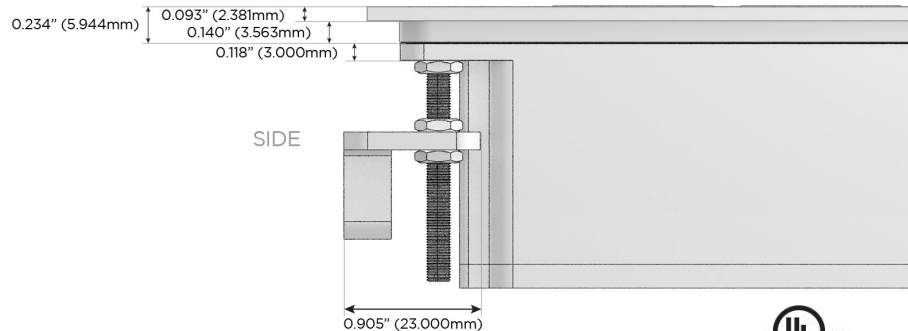

M-POWER-4T

AC POWER & DATA CONNECTIVITY SOLUTION

M-POWER-4TW-AA66-B2ATP

Specs:

Modules/Ports:

- A** Tamper Resistant AC Receptacle
- 6** CAT 6

Distributed by

Mormax Company, Inc.