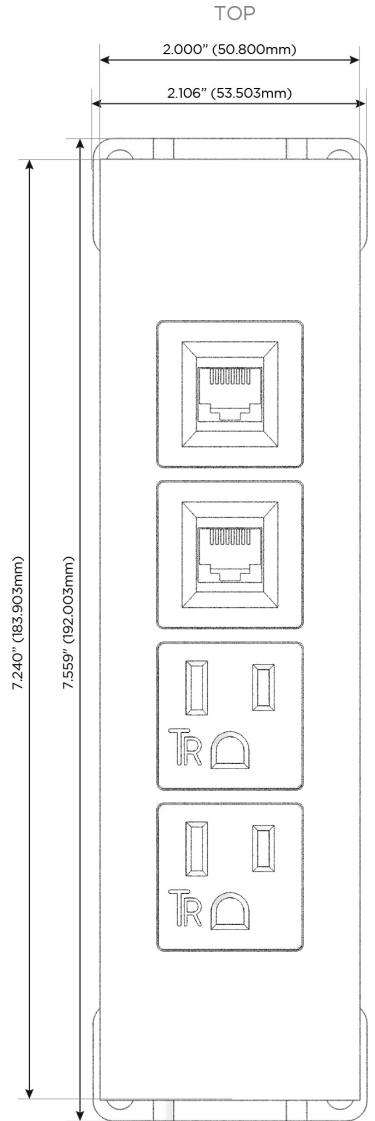

Trim Plate Finish: **SATIN BLACK (ABS)**

Custom Finishes Available

M-POWER-4TW-AA66-B2ATP

Features:

Module/Port Options:

- A** Tamper Resistant AC Receptacle
- E** USB-A & USB-C (20W)
- M** Double USB-A (Fast Charging Ports - 18W)
- H** HDMI
- 6** CAT 6
- 12** RJ 12
- X** Switched AC
- Y** 3-Way Switch (Low Voltage)
- V** USB-C (45W High Speed Charging Port)
- S** USB-C (25W High Speed Charging Port)
- R** Switched AC (Rocker Switch)
- D** Dimmer Switch

Plug:

Supplied with Low Profile Flat 45° Angle 120 VAC Plug

Optional Standard Straight 120 VAC Plug

Optional Straight 120 VAC Pass-through Plug

- CLEAN, COMPACT DESIGN
- STREAMLINED
- LOW PROFILE
- SIDE-EXITING CORDS
- PLUG & PLAY
- 6' AC CORD & PLUG (FLAT PLUG STANDARD)
- CUSTOMIZABLE CONFIGURATIONS AND FINISHES
- UL LISTED FOR MOUNTING IN FURNITURE
- 15A

M-POWER-4T

AC POWER & DATA CONNECTIVITY SOLUTION

M-POWER-4TW-AA66-B2ATP

Specs:

Modules/Ports:

- A** Tamper Resistant AC Receptacle
- 6** CAT 6

Distributed by

Mormax Company, Inc.