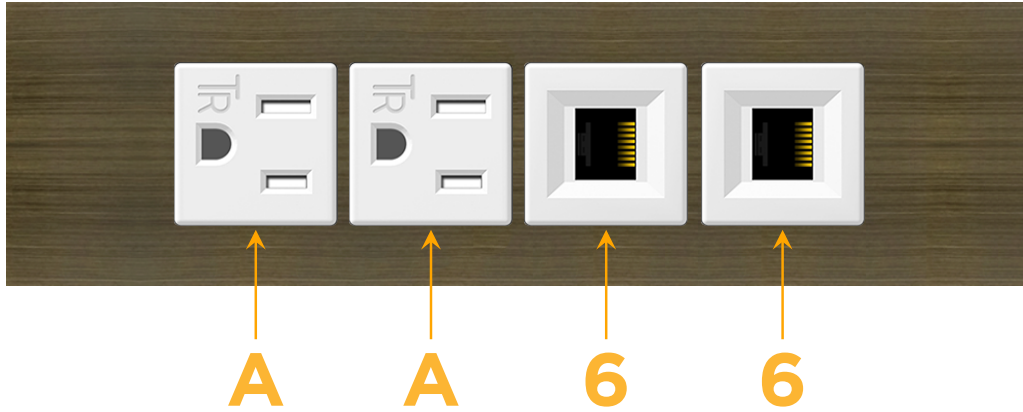

M-POWER-4T

AC POWER & DATA CONNECTIVITY SOLUTION

M-POWER-4TW-AA66-APATP

Distributed by

Mormax Company, Inc.

8 Westchester Plaza

Elmsford, NY 10523

914-699-0101

sales@mormax.com

mormax.com

Metro Light & Power's line of power & data solutions offers sophisticated design elements combined with greater ease of installation. Streamlined and low-profile, enhanced by side-exiting cords, our outlets advance the industry with their cutting edge look and feel. We believe flexibility is key, and we provide a variety of mounting options, including the ability to mount in limited spaces. Our outlets are available in many finishes and configurations, in addition to a custom color and finish capability for our clients.

Trim Plate Finish: **SPECIAL ANTIQUE BRONZE (ABS)**

Custom Finishes Available

M-POWER-4TW-AA66-APATP

Features:

Module/Port Options:

- **A** Tamper Resistant AC Receptacle
- **E** USB-A & USB-C (20W)
- **M** Double USB-A (Fast Charging Ports - 18W)
- **H** HDMI
- **6** CAT 6
- **12** RJ 12
- **X** Switched AC
- **Y** 3-Way Switch (Low Voltage)
- **V** USB-C (45W High Speed Charging Port)
- **S** USB-C (25W High Speed Charging Port)
- **R** Switched AC (Rocker Switch)
- **D** Dimmer Switch

Plug:

Supplied with Low Profile Flat 45° Angle 120 VAC Plug

Optional Standard Straight 120 VAC Plug

Optional Straight 120 VAC Pass-through Plug

- CLEAN, COMPACT DESIGN
- STREAMLINED
- LOW PROFILE
- SIDE-EXITING CORDS
- PLUG & PLAY
- 6' AC CORD & PLUG (FLAT PLUG STANDARD)
- CUSTOMIZABLE CONFIGURATIONS AND FINISHES
- UL LISTED FOR MOUNTING IN FURNITURE
- 15A