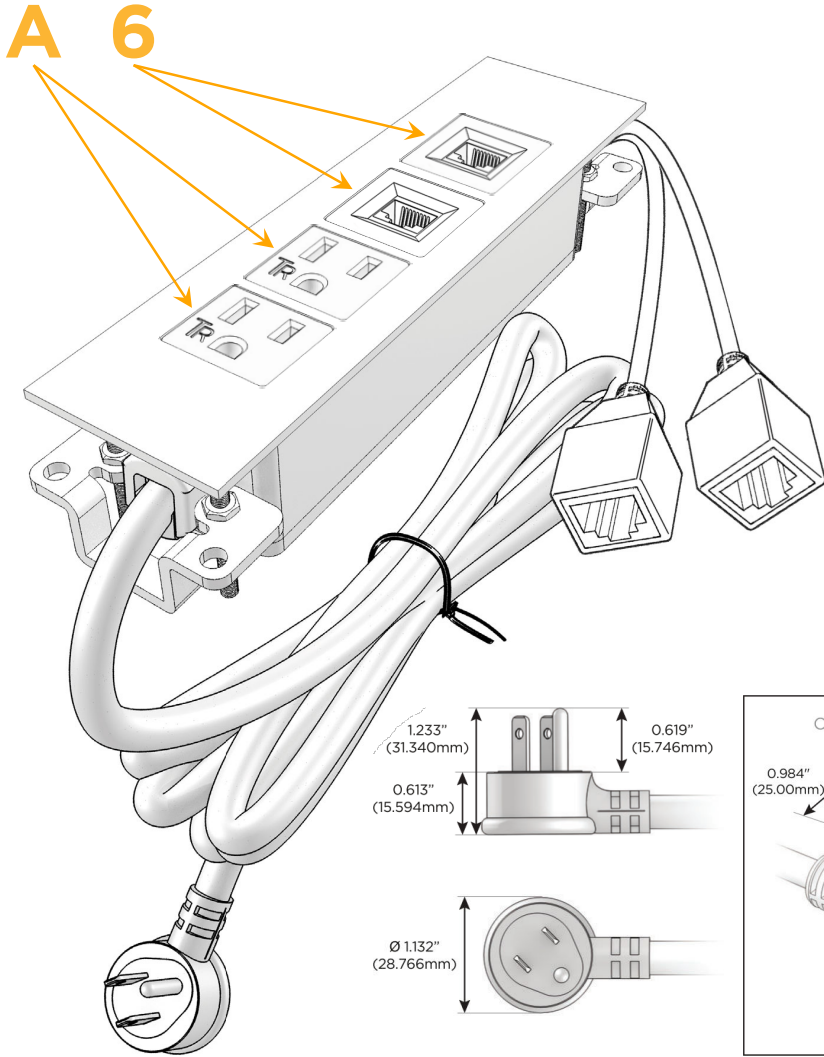

##### Module/Port Options:

- A** Tamper Resistant AC Receptacle
- E** USB-A & USB-C (20W)
- M** Double USB-A (Fast Charging Ports - 18W)
- H** HDMI
- 6** CAT 6
- 12** RJ 12
- X** Switched AC
- Y** 3-Way Switch (Low Voltage)
- V** USB-C (45W High Speed Charging Port)
- S** USB-C (25W High Speed Charging Port)
- R** Switched AC (Rocker Switch)
- D** Dimmer Switch

##### Plug:

Supplied with Low Profile Flat 45° Angle 120 VAC Plug

Optional Standard Straight 120 VAC Plug

Optional Straight 120 VAC Pass-through Plug

- CLEAN, COMPACT DESIGN
- STREAMLINED
- LOW PROFILE
- SIDE-EXITING CORDS
- PLUG & PLAY
- 6' AC CORD & PLUG (FLAT PLUG STANDARD)
- CUSTOMIZABLE CONFIGURATIONS AND FINISHES
- UL LISTED FOR MOUNTING IN FURNITURE
- 15A

# M-POWER-4T

AC POWER & DATA CONNECTIVITY SOLUTION

M-POWER-4TW-AA66-APATP

Specs:

**Modules/Ports:**

- A** Tamper Resistant AC Receptacle
- 6** CAT 6

Distributed by

Mormax Company, Inc.