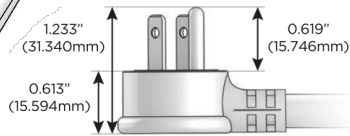

##### Plug:

Supplied with Low Profile Flat 45° Angle 120 VAC Plug

Optional Standard Straight 120 VAC Plug

Optional Straight 120 VAC Pass-through Plug

- CLEAN, COMPACT DESIGN
- STREAMLINED
- LOW PROFILE
- SIDE-EXITING CORDS
- PLUG & PLAY
- 6' AC CORD & PLUG (FLAT PLUG STANDARD)
- CUSTOMIZABLE CONFIGURATIONS AND FINISHES
- UL LISTED FOR MOUNTING IN FURNITURE
- 15A

# M-POWER-4T

AC POWER & DATA CONNECTIVITY SOLUTION

M-POWER-4TW-AA66-APATP

Specs:

**Modules/Ports:**

- A** Tamper Resistant AC Receptacle
- 6** CAT 6

Distributed by

Mormax Company, Inc.