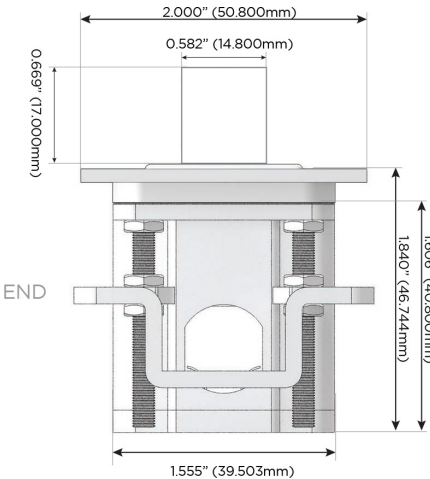

### Module/Port Options:

- A** Tamper Resistant AC Receptacle
- E** USB-A & USB-C (20W)
- M** Double USB-A (Fast Charging Ports - 18W)
- H** HDMI
- 6** CAT 6
- 12** RJ 12
- X** Switched AC
- Y** 3-Way Switch (Low Voltage)
- V** USB-C (45W High Speed Charging Port)
- S** USB-C (25W High Speed Charging Port)
- R** Switched AC (Rocker Switch)
- D** Dimmer Switch

### Plug:

Supplied with Low Profile Flat 45° Angle 120 VAC Plug

Optional Standard Straight 120 VAC Plug

Optional Straight 120 VAC Pass-through Plug

- CLEAN, COMPACT DESIGN
- STREAMLINED
- LOW PROFILE
- SIDE-EXITING CORDS
- PLUG & PLAY
- 6' AC CORD & PLUG (FLAT PLUG STANDARD)
- CUSTOMIZABLE CONFIGURATIONS AND FINISHES
- ETL LISTED FOR MOUNTING IN FURNITURE
- 15A

# M-POWER-4T

AC POWER & DATA CONNECTIVITY SOLUTION

M-POWER-4TT2-XMD-T2STP

Specs:

**Modules/Ports:**

- X** Switched AC
- M** Double USB-A (Fast Charging Ports - 18W)
- D** Dimmer Switch

**X M D**

Distributed by