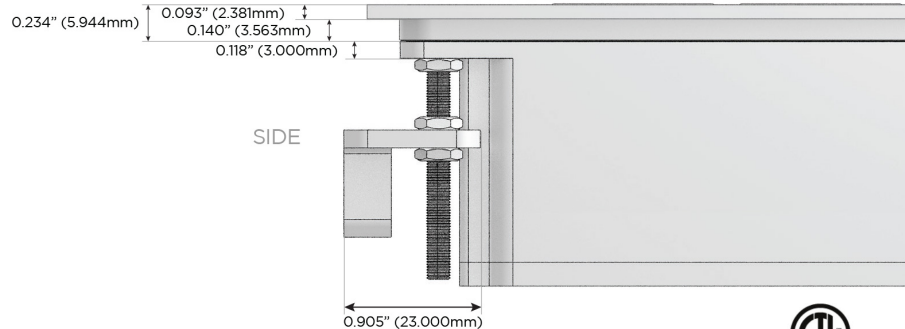

# M-POWER-4T

AC POWER & DATA CONNECTIVITY SOLUTION

M-POWER-4TT2-XMD-T2STP

Specs:

**Modules/Ports:**

- X** Switched AC
- M** Double USB-A (Fast Charging Ports - 18W)
- D** Dimmer Switch

**X M D**

Distributed by