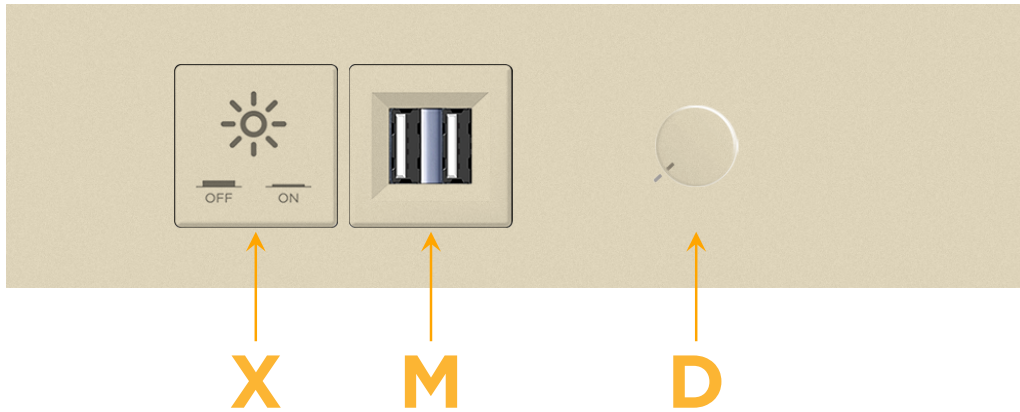

M-POWER-4T

AC POWER & DATA CONNECTIVITY SOLUTION

M-POWER-4TT2-XMD-T2STP

Distributed by

Mormax Company, Inc.

8 Westchester Plaza

Elmsford, NY 10523

914-699-0101

sales@mormax.com

mormax.com

Metro Light & Power's line of power & data solutions offers sophisticated design elements combined with greater ease of installation. Streamlined and low-profile, enhanced by side-exiting cords, our outlets advance the industry with their cutting edge look and feel. We believe flexibility is key, and we provide a variety of mounting options, including the ability to mount in limited spaces. Our outlets are available in many finishes and configurations, in addition to a custom color and finish capability for our clients.

Trim Plate Finish: **UNICOLOR™ SAND (ZINC/STEEL)**

Custom Finishes Available

M-POWER-4TT2-XMD-T2STP

Features:

Module/Port Options:

- **A** Tamper Resistant AC Receptacle
- **E** USB-A & USB-C (20W)
- **M** Double USB-A (Fast Charging Ports - 18W)
- **H** HDMI
- **6** CAT 6
- **12** RJ 12
- **X** Switched AC
- **Y** 3-Way Switch (Low Voltage)
- **V** USB-C (45W High Speed Charging Port)
- **S** USB-C (25W High Speed Charging Port)
- **R** Switched AC (Rocker Switch)
- **D** Dimmer Switch

Plug:

Supplied with Low Profile Flat 45° Angle 120 VAC Plug

Optional Standard Straight 120 VAC Plug

Optional Straight 120 VAC Pass-through Plug

- CLEAN, COMPACT DESIGN
- STREAMLINED
- LOW PROFILE
- SIDE-EXITING CORDS
- PLUG & PLAY
- 6' AC CORD & PLUG (FLAT PLUG STANDARD)
- CUSTOMIZABLE CONFIGURATIONS AND FINISHES
- ETL LISTED FOR MOUNTING IN FURNITURE
- 15A