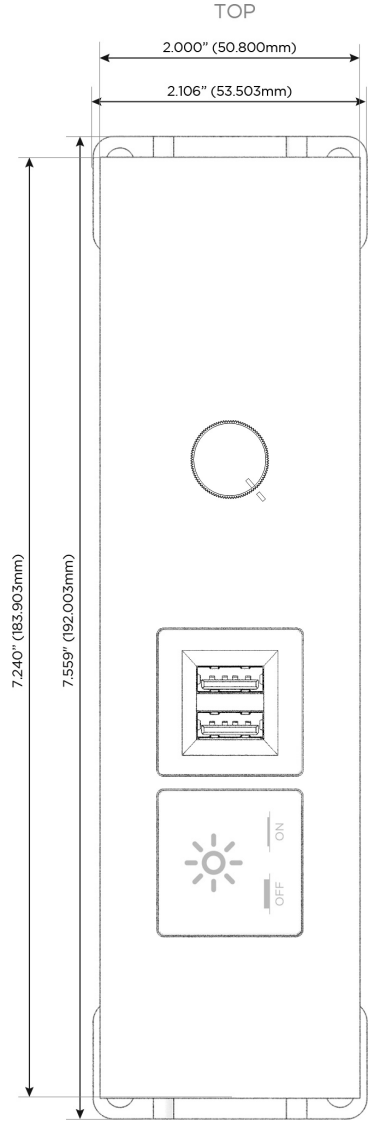

### Module/Port Options:

- A** Tamper Resistant AC Receptacle
- E** USB-A & USB-C (20W)
- M** Double USB-A (Fast Charging Ports - 18W)
- H** HDMI
- 6** CAT 6
- 12** RJ 12
- X** Switched AC
- Y** 3-Way Switch (Low Voltage)
- V** USB-C (45W High Speed Charging Port)
- S** USB-C (25W High Speed Charging Port)
- R** Switched AC (Rocker Switch)
- D** Dimmer Switch

### Plug:

Supplied with Low Profile Flat 45° Angle 120 VAC Plug

Optional Standard Straight 120 VAC Plug

Optional Straight 120 VAC Pass-through Plug

- CLEAN, COMPACT DESIGN
- STREAMLINED
- LOW PROFILE
- SIDE-EXITING CORDS
- PLUG & PLAY
- 6' AC CORD & PLUG (FLAT PLUG STANDARD)
- CUSTOMIZABLE CONFIGURATIONS AND FINISHES
- ETL LISTED FOR MOUNTING IN FURNITURE
- 15A

# M-POWER-4T

AC POWER & DATA CONNECTIVITY SOLUTION

M-POWER-4TT2-XMD-T2STP

Specs:

**Modules/Ports:**

- X** Switched AC
- M** Double USB-A (Fast Charging Ports - 18W)
- D** Dimmer Switch

**X M D**

Distributed by