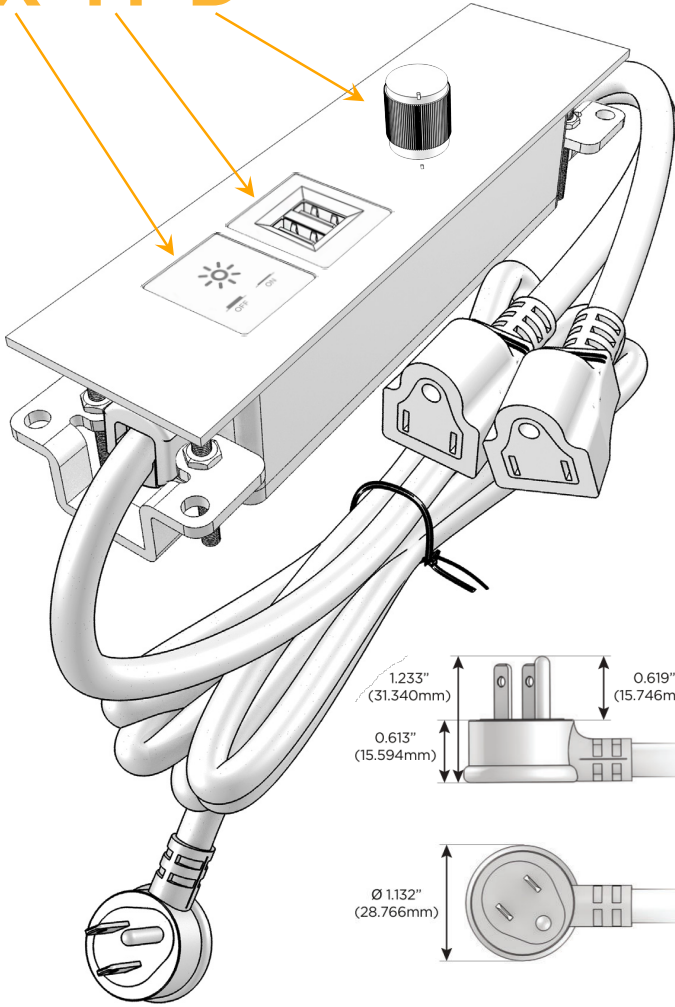

### Module/Port Options:

- A** Tamper Resistant AC Receptacle
- E** USB-A & USB-C (20W)
- M** Double USB-A (Fast Charging Ports - 18W)
- H** HDMI
- 6** CAT 6
- 12** RJ 12
- X** Switched AC
- Y** 3-Way Switch (Low Voltage)
- V** USB-C (45W High Speed Charging Port)
- S** USB-C (25W High Speed Charging Port)
- R** Switched AC (Rocker Switch)
- D** Dimmer Switch

### Plug:

Supplied with Low Profile Flat 45° Angle 120 VAC Plug

Optional Standard Straight 120 VAC Plug

Optional Straight 120 VAC Pass-through Plug

- CLEAN, COMPACT DESIGN
- STREAMLINED
- LOW PROFILE
- SIDE-EXITING CORDS
- PLUG & PLAY
- 6' AC CORD & PLUG (FLAT PLUG STANDARD)
- CUSTOMIZABLE CONFIGURATIONS AND FINISHES
- ETL LISTED FOR MOUNTING IN FURNITURE
- 15A

# M-POWER-4T

AC POWER & DATA CONNECTIVITY SOLUTION

M-POWER-4TT2-XMD-T2STP

Specs:

**Modules/Ports:**

- X** Switched AC
- M** Double USB-A (Fast Charging Ports - 18W)
- D** Dimmer Switch

**X M D**

Distributed by