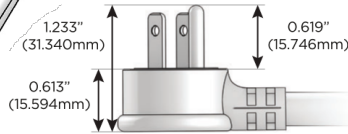

### Plug:

Supplied with Low Profile Flat 45° Angle 120 VAC Plug

Optional Standard Straight 120 VAC Plug

Optional Straight 120 VAC Pass-through Plug

- CLEAN, COMPACT DESIGN
- STREAMLINED
- LOW PROFILE
- SIDE-EXITING CORDS
- PLUG & PLAY
- 6' AC CORD & PLUG (FLAT PLUG STANDARD)
- CUSTOMIZABLE CONFIGURATIONS AND FINISHES
- ETL LISTED FOR MOUNTING IN FURNITURE
- 15A

# M-POWER-4T

AC POWER & DATA CONNECTIVITY SOLUTION

M-POWER-4TT2-XMD-T2STP

Specs:

**Modules/Ports:**

- X** Switched AC
- M** Double USB-A (Fast Charging Ports - 18W)
- D** Dimmer Switch

**X M D**

Distributed by