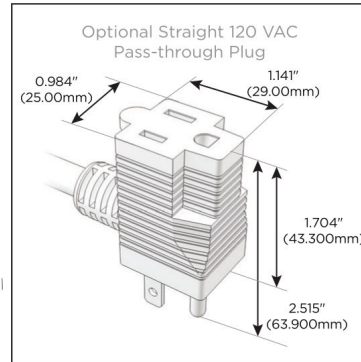

### Module/Port Options:

- A** Tamper Resistant AC Receptacle
- E** USB-A & USB-C (20W)
- M** Double USB-A (Fast Charging Ports - 18W)
- H** HDMI
- 6** CAT 6
- 12** RJ 12
- X** Switched AC
- Y** 3-Way Switch (Low Voltage)
- V** USB-C (45W High Speed Charging Port)
- S** USB-C (25W High Speed Charging Port)
- R** Switched AC (Rocker Switch)
- D** Dimmer Switch

### Plug:

Supplied with Low Profile Flat 45° Angle 120 VAC Plug

Optional Standard Straight 120 VAC Plug

Optional Straight 120 VAC Pass-through Plug

- CLEAN, COMPACT DESIGN
- STREAMLINED
- LOW PROFILE
- SIDE-EXITING CORDS
- PLUG & PLAY
- 6' AC CORD & PLUG (FLAT PLUG STANDARD)
- CUSTOMIZABLE CONFIGURATIONS AND FINISHES
- ETL LISTED FOR MOUNTING IN FURNITURE
- 15A

# M-POWER-4T

AC POWER & DATA CONNECTIVITY SOLUTION

M-POWER-4TT2-XMD-T2STP

Specs:

**Modules/Ports:**

- X** Switched AC
- M** Double USB-A (Fast Charging Ports - 18W)
- D** Dimmer Switch

**X M D**

Distributed by