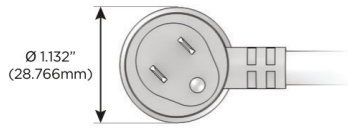

Plug:

Supplied with Low Profile Flat 45° Angle 120 VAC Plug

Optional Standard Straight 120 VAC Plug

Optional Straight 120 VAC Pass-through Plug

- CLEAN, COMPACT DESIGN
- STREAMLINED
- LOW PROFILE
- SIDE-EXITING CORDS
- PLUG & PLAY
- 6' AC CORD & PLUG (FLAT PLUG STANDARD)
- CUSTOMIZABLE CONFIGURATIONS AND FINISHES
- UL LISTED FOR MOUNTING IN FURNITURE
- 15A

M-POWER-4T

AC POWER & DATA CONNECTIVITY SOLUTION

M-POWER-4TT2-XAE6-T2ATP

Specs:

Modules/Ports:

- X Switched AC
- A Tamper Resistant AC Receptacle
- E USB-A & USB-C (20W)
- 6 CAT 6

Distributed by

Mormax Company, Inc.