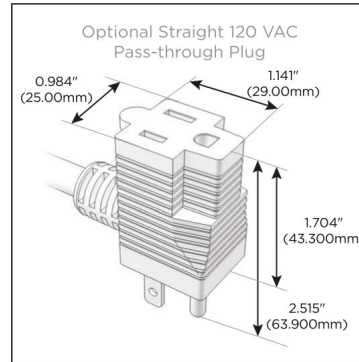

Plug:

Supplied with Low Profile Flat 45° Angle 120 VAC Plug

Optional Standard Straight 120 VAC Plug

Optional Straight 120 VAC Pass-through Plug

- CLEAN, COMPACT DESIGN
- STREAMLINED
- LOW PROFILE
- SIDE-EXITING CORDS
- PLUG & PLAY
- 6' AC CORD & PLUG (FLAT PLUG STANDARD)
- CUSTOMIZABLE CONFIGURATIONS AND FINISHES
- UL LISTED FOR MOUNTING IN FURNITURE
- 15A

M-POWER-4T

AC POWER & DATA CONNECTIVITY SOLUTION

M-POWER-4TT2-XAE6-T2ATP

Specs:

Modules/Ports:

- X Switched AC
- A Tamper Resistant AC Receptacle
- E USB-A & USB-C (20W)
- 6 CAT 6

Distributed by

Mormax Company, Inc.