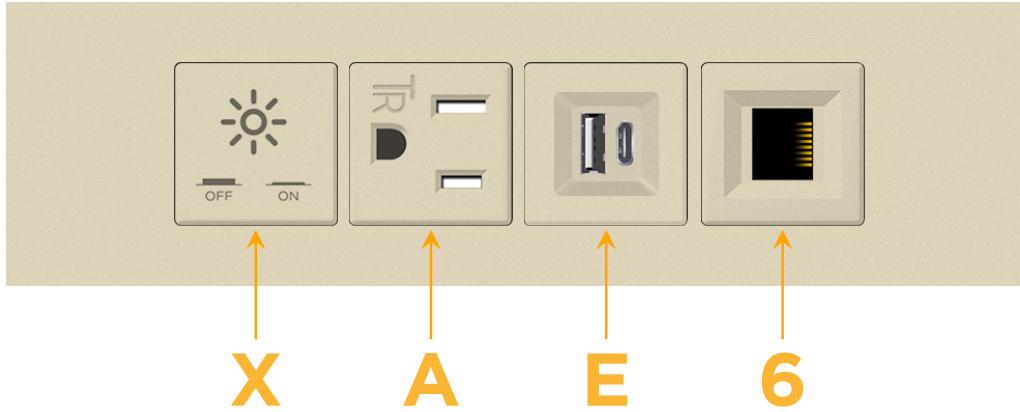

Trim Plate Finish: **UNICOLOR™ SAND (ABS)**

Custom Finishes Available

M-POWER-4TT2-XAE6-T2ATP

Features:

Module/Port Options:

- A** Tamper Resistant AC Receptacle
- E** USB-A & USB-C (20W)
- M** Double USB-A (Fast Charging Ports - 18W)
- H** HDMI
- 6** CAT 6
- 12** RJ 12
- X** Switched AC
- Y** 3-Way Switch (Low Voltage)
- V** USB-C (45W High Speed Charging Port)
- S** USB-C (25W High Speed Charging Port)
- R** Switched AC (Rocker Switch)
- D** Dimmer Switch

Plug:

Supplied with Low Profile Flat 45° Angle 120 VAC Plug

Optional Standard Straight 120 VAC Plug

Optional Straight 120 VAC Pass-through Plug

- CLEAN, COMPACT DESIGN
- STREAMLINED
- LOW PROFILE
- SIDE-EXITING CORDS
- PLUG & PLAY
- 6' AC CORD & PLUG (FLAT PLUG STANDARD)
- CUSTOMIZABLE CONFIGURATIONS AND FINISHES
- UL LISTED FOR MOUNTING IN FURNITURE
- 15A

M-POWER-4T

AC POWER & DATA CONNECTIVITY SOLUTION

M-POWER-4TT2-XAE6-T2ATP

Specs:

Modules/Ports:

- X Switched AC
- A Tamper Resistant AC Receptacle
- E USB-A & USB-C (20W)
- 6 CAT 6

Distributed by

Mormax Company, Inc.