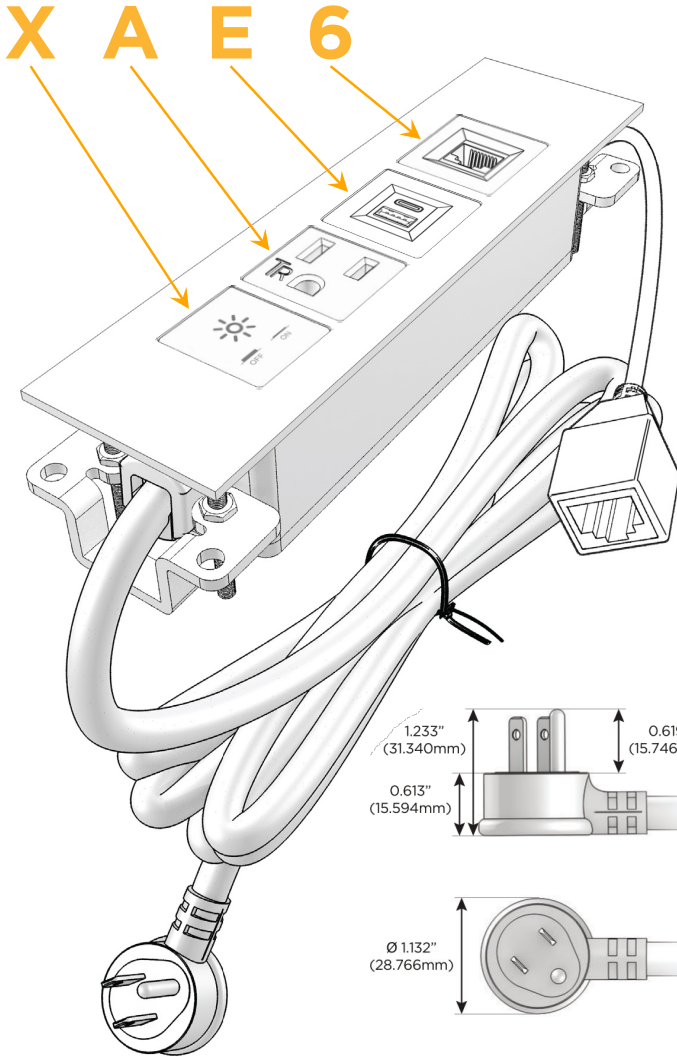

Trim Plate Finish: **UNICOLOR™ SAND (ABS)**

Custom Finishes Available

M-POWER-4TT2-XAE6-T2ATP

Features:

Module/Port Options:

- A** Tamper Resistant AC Receptacle
- E** USB-A & USB-C (20W)
- M** Double USB-A (Fast Charging Ports - 18W)
- H** HDMI
- 6** CAT 6
- 12** RJ 12
- X** Switched AC
- Y** 3-Way Switch (Low Voltage)
- V** USB-C (45W High Speed Charging Port)
- S** USB-C (25W High Speed Charging Port)
- R** Switched AC (Rocker Switch)
- D** Dimmer Switch

Plug:

Supplied with Low Profile Flat 45° Angle 120 VAC Plug

Optional Standard Straight 120 VAC Plug

Optional Straight 120 VAC Pass-through Plug

- CLEAN, COMPACT DESIGN
- STREAMLINED
- LOW PROFILE
- SIDE-EXITING CORDS
- PLUG & PLAY
- 6' AC CORD & PLUG (FLAT PLUG STANDARD)
- CUSTOMIZABLE CONFIGURATIONS AND FINISHES
- UL LISTED FOR MOUNTING IN FURNITURE
- 15A

M-POWER-4T

AC POWER & DATA CONNECTIVITY SOLUTION

M-POWER-4TT2-XAE6-T2ATP

Specs:

Modules/Ports:

- X Switched AC
- A Tamper Resistant AC Receptacle
- E USB-A & USB-C (20W)
- 6 CAT 6

Distributed by

Mormax Company, Inc.