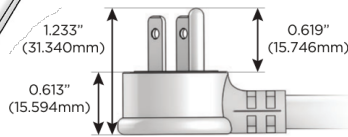

Plug:

Supplied with Low Profile Flat 45° Angle 120 VAC Plug

Optional Standard Straight 120 VAC Plug

Optional Straight 120 VAC Pass-through Plug

- CLEAN, COMPACT DESIGN
- STREAMLINED
- LOW PROFILE
- SIDE-EXITING CORDS
- PLUG & PLAY
- 6' AC CORD & PLUG (FLAT PLUG STANDARD)
- CUSTOMIZABLE CONFIGURATIONS AND FINISHES
- UL LISTED FOR MOUNTING IN FURNITURE
- 15A

M-POWER-4T

AC POWER & DATA CONNECTIVITY SOLUTION

M-POWER-4TT2-XAE6-T2ATP

Specs:

Modules/Ports:

- X Switched AC
- A Tamper Resistant AC Receptacle
- E USB-A & USB-C (20W)
- 6 CAT 6

Distributed by

Mormax Company, Inc.