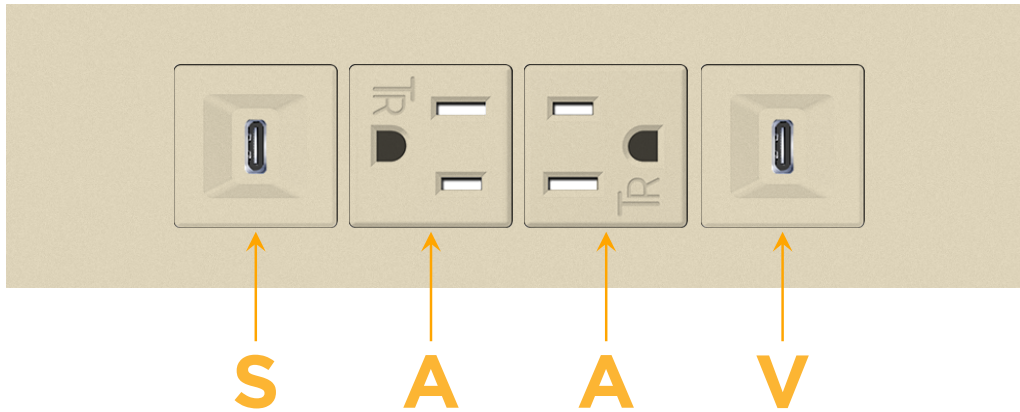

Trim Plate Finish: **UNICOLOR™ SAND (ABS)**

Custom Finishes Available

M-POWER-4TT2-SAAV-T2ATP

Features:

Module/Port Options:

- A** Tamper Resistant AC Receptacle
- E** USB-A & USB-C (20W)
- M** Double USB-A (Fast Charging Ports - 18W)
- H** HDMI
- 6** CAT 6
- 12** RJ 12
- X** Switched AC
- Y** 3-Way Switch (Low Voltage)
- V** USB-C (45W High Speed Charging Port)
- S** USB-C (25W High Speed Charging Port)
- R** Switched AC (Rocker Switch)
- D** Dimmer Switch

Plug:

Supplied with Low Profile Flat 45° Angle 120 VAC Plug

Optional Standard Straight 120 VAC Plug

Optional Straight 120 VAC Pass-through Plug

- CLEAN, COMPACT DESIGN
- STREAMLINED
- LOW PROFILE
- SIDE-EXITING CORDS
- PLUG & PLAY
- 6' AC CORD & PLUG (FLAT PLUG STANDARD)
- CUSTOMIZABLE CONFIGURATIONS AND FINISHES
- UL LISTED FOR MOUNTING IN FURNITURE
- 15A

M-POWER-4T

AC POWER & DATA CONNECTIVITY SOLUTION

M-POWER-4TT2-SAAV-T2ATP

Specs:

Modules/Ports:

- S** USB-C (25W High Speed Charging Port)
- A** Tamper Resistant AC Receptacle
- V** USB-C (45W High Speed Charging Port)