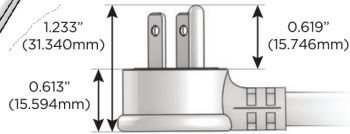

M-POWER-4T

AC POWER & DATA CONNECTIVITY SOLUTION

M-POWER-4TT2-SAAV-T2ATP

Specs:

Modules/Ports:

- S** USB-C (25W High Speed Charging Port)
- A** Tamper Resistant AC Receptacle
- V** USB-C (45W High Speed Charging Port)