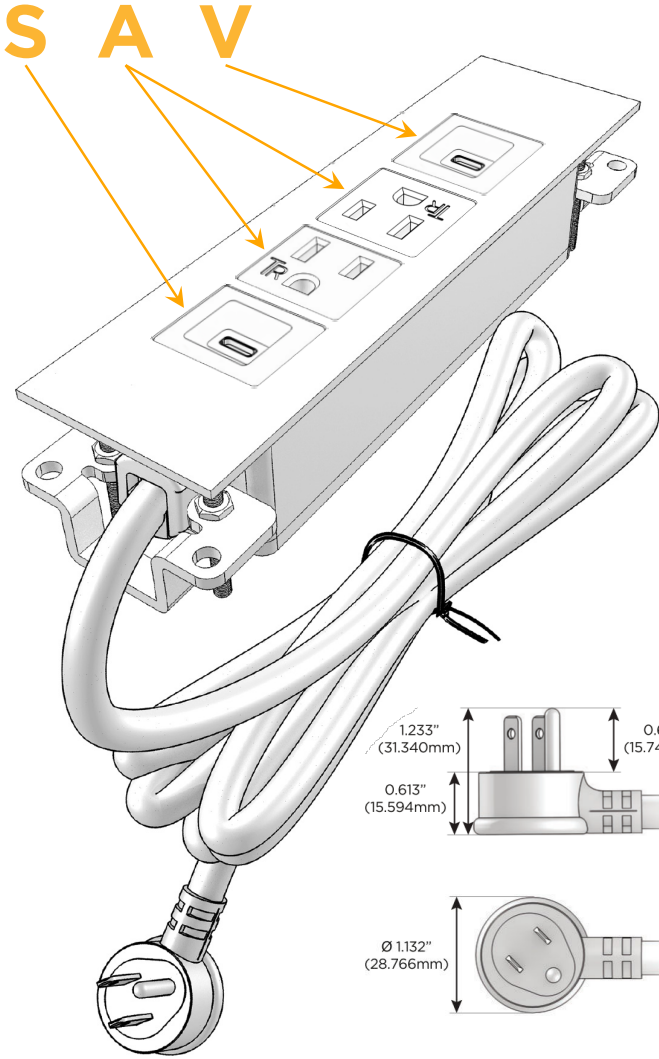

Trim Plate Finish: **UNICOLOR™ SAND (ABS)**

Custom Finishes Available

M-POWER-4TT2-SAAV-T2ATP

Features:

Module/Port Options:

- A** Tamper Resistant AC Receptacle
- E** USB-A & USB-C (20W)
- M** Double USB-A (Fast Charging Ports - 18W)
- H** HDMI
- 6** CAT 6
- 12** RJ 12
- X** Switched AC
- Y** 3-Way Switch (Low Voltage)
- V** USB-C (45W High Speed Charging Port)
- S** USB-C (25W High Speed Charging Port)
- R** Switched AC (Rocker Switch)
- D** Dimmer Switch

Plug:

Supplied with Low Profile Flat 45° Angle 120 VAC Plug

Optional Standard Straight 120 VAC Plug

Optional Straight 120 VAC Pass-through Plug

- CLEAN, COMPACT DESIGN
- STREAMLINED
- LOW PROFILE
- SIDE-EXITING CORDS
- PLUG & PLAY
- 6' AC CORD & PLUG (FLAT PLUG STANDARD)
- CUSTOMIZABLE CONFIGURATIONS AND FINISHES
- UL LISTED FOR MOUNTING IN FURNITURE
- 15A

M-POWER-4T

AC POWER & DATA CONNECTIVITY SOLUTION

M-POWER-4TT2-SAAV-T2ATP

Specs:

Modules/Ports:

- S** USB-C (25W High Speed Charging Port)
- A** Tamper Resistant AC Receptacle
- V** USB-C (45W High Speed Charging Port)