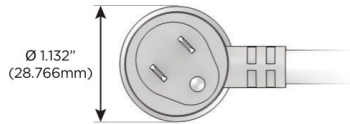

Plug:

Supplied with Low Profile Flat 45° Angle 120 VAC Plug

Optional Standard Straight 120 VAC Plug

Optional Straight 120 VAC Pass-through Plug

- CLEAN, COMPACT DESIGN
- STREAMLINED
- LOW PROFILE
- SIDE-EXITING CORDS
- PLUG & PLAY
- 6' AC CORD & PLUG (FLAT PLUG STANDARD)
- CUSTOMIZABLE CONFIGURATIONS AND FINISHES
- UL LISTED FOR MOUNTING IN FURNITURE
- 15A

M-POWER-4T

AC POWER & DATA CONNECTIVITY SOLUTION

M-POWER-4TT2-SAAV-T2ATP

Specs:

Modules/Ports:

- S** USB-C (25W High Speed Charging Port)
- A** Tamper Resistant AC Receptacle
- V** USB-C (45W High Speed Charging Port)