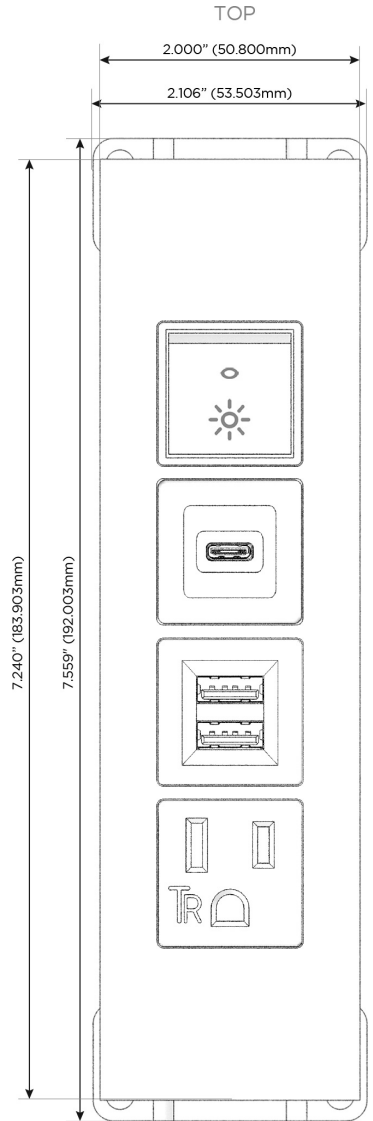

Trim Plate Finish: **UNICOLOR™ SAND (ABS)**

Custom Finishes Available

M-POWER-4TT2-AMSR-T2ATP

Features:

Module/Port Options:

- A** Tamper Resistant AC Receptacle
- E** USB-A & USB-C (20W)
- M** Double USB-A (Fast Charging Ports - 18W)
- H** HDMI
- 6** CAT 6
- 12** RJ 12
- X** Switched AC
- Y** 3-Way Switch (Low Voltage)
- V** USB-C (45W High Speed Charging Port)
- S** USB-C (25W High Speed Charging Port)
- R** Switched AC (Rocker Switch)
- D** Dimmer Switch

Plug:

Supplied with Low Profile Flat 45° Angle 120 VAC Plug

Optional Standard Straight 120 VAC Plug

Optional Straight 120 VAC Pass-through Plug

- CLEAN, COMPACT DESIGN
- STREAMLINED
- LOW PROFILE
- SIDE-EXITING CORDS
- PLUG & PLAY
- 6' AC CORD & PLUG (FLAT PLUG STANDARD)
- CUSTOMIZABLE CONFIGURATIONS AND FINISHES
- UL LISTED FOR MOUNTING IN FURNITURE
- 15A

M-POWER-4T

AC POWER & DATA CONNECTIVITY SOLUTION

M-POWER-4TT2-AMSR-T2ATP

Specs:

Modules/Ports:

- A** Tamper Resistant AC Receptacle
- M** Double USB-A (Fast Charging Ports - 18W)
- S** USB-C (25W High Speed Charging Port)
- R** Switched AC (Rocker Switch)