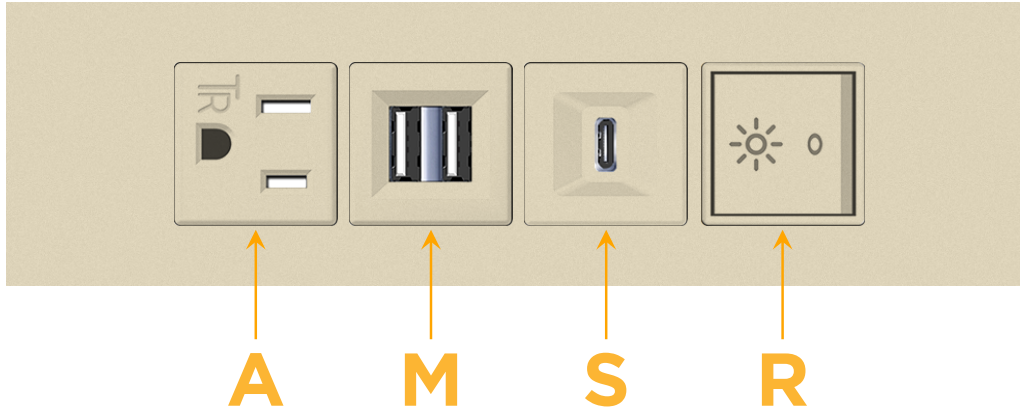

Trim Plate Finish: **UNICOLOR™ SAND (ABS)**

Custom Finishes Available

M-POWER-4TT2-AMSR-T2ATP

Features:

Module/Port Options:

- A** Tamper Resistant AC Receptacle
- E** USB-A & USB-C (20W)
- M** Double USB-A (Fast Charging Ports - 18W)
- H** HDMI
- 6** CAT 6
- 12** RJ 12
- X** Switched AC
- Y** 3-Way Switch (Low Voltage)
- V** USB-C (45W High Speed Charging Port)
- S** USB-C (25W High Speed Charging Port)
- R** Switched AC (Rocker Switch)
- D** Dimmer Switch

Plug:

Supplied with Low Profile Flat 45° Angle 120 VAC Plug

Optional Standard Straight 120 VAC Plug

Optional Straight 120 VAC Pass-through Plug

- CLEAN, COMPACT DESIGN
- STREAMLINED
- LOW PROFILE
- SIDE-EXITING CORDS
- PLUG & PLAY
- 6' AC CORD & PLUG (FLAT PLUG STANDARD)
- CUSTOMIZABLE CONFIGURATIONS AND FINISHES
- UL LISTED FOR MOUNTING IN FURNITURE
- 15A

M-POWER-4T

AC POWER & DATA CONNECTIVITY SOLUTION

M-POWER-4TT2-AMSR-T2ATP

Specs:

Modules/Ports:

- A** Tamper Resistant AC Receptacle
- M** Double USB-A (Fast Charging Ports - 18W)
- S** USB-C (25W High Speed Charging Port)
- R** Switched AC (Rocker Switch)