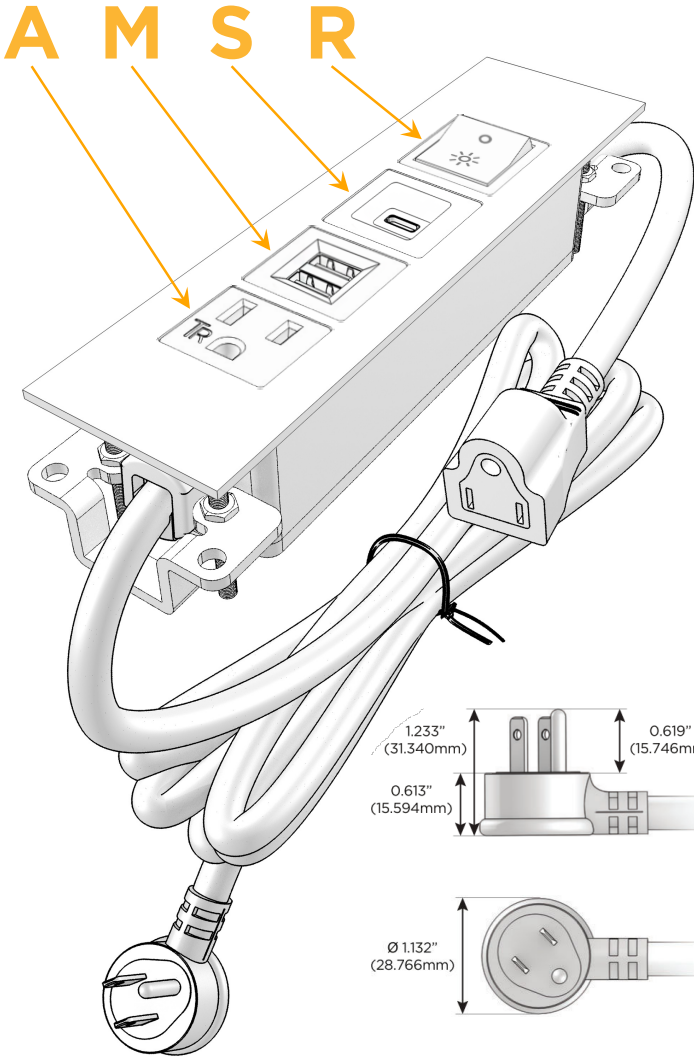

Trim Plate Finish: **UNICOLOR™ SAND (ABS)**

Custom Finishes Available

M-POWER-4TT2-AMSR-T2ATP

Features:

Module/Port Options:

- A** Tamper Resistant AC Receptacle
- E** USB-A & USB-C (20W)
- M** Double USB-A (Fast Charging Ports - 18W)
- H** HDMI
- 6** CAT 6
- 12** RJ 12
- X** Switched AC
- Y** 3-Way Switch (Low Voltage)
- V** USB-C (45W High Speed Charging Port)
- S** USB-C (25W High Speed Charging Port)
- R** Switched AC (Rocker Switch)
- D** Dimmer Switch

Plug:

Supplied with Low Profile Flat 45° Angle 120 VAC Plug

Optional Standard Straight 120 VAC Plug

Optional Straight 120 VAC Pass-through Plug

- CLEAN, COMPACT DESIGN
- STREAMLINED
- LOW PROFILE
- SIDE-EXITING CORDS
- PLUG & PLAY
- 6' AC CORD & PLUG (FLAT PLUG STANDARD)
- CUSTOMIZABLE CONFIGURATIONS AND FINISHES
- UL LISTED FOR MOUNTING IN FURNITURE
- 15A

M-POWER-4T

AC POWER & DATA CONNECTIVITY SOLUTION

M-POWER-4TT2-AMSR-T2ATP

Specs:

Modules/Ports:

- A** Tamper Resistant AC Receptacle
- M** Double USB-A (Fast Charging Ports - 18W)
- S** USB-C (25W High Speed Charging Port)
- R** Switched AC (Rocker Switch)