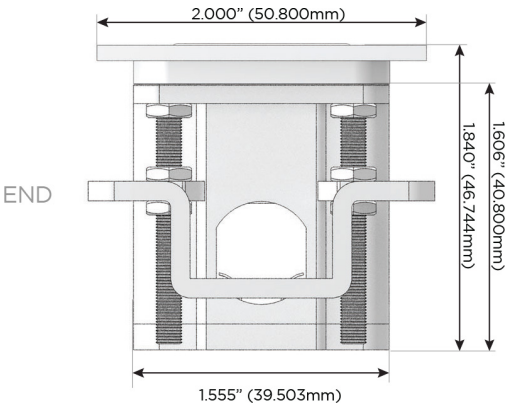

Plug:

Supplied with Low Profile Flat 45° Angle 120 VAC Plug

Optional Standard Straight 120 VAC Plug

Optional Straight 120 VAC Pass-through Plug

- CLEAN, COMPACT DESIGN
- STREAMLINED
- LOW PROFILE
- SIDE-EXITING CORDS
- PLUG & PLAY
- 6' AC CORD & PLUG (FLAT PLUG STANDARD)
- CUSTOMIZABLE CONFIGURATIONS AND FINISHES
- UL LISTED FOR MOUNTING IN FURNITURE
- 15A

M-POWER-4T

AC POWER & DATA CONNECTIVITY SOLUTION

M-POWER-4TT2-AMSR-T2ATP

Specs:

Modules/Ports:

- A** Tamper Resistant AC Receptacle
- M** Double USB-A (Fast Charging Ports - 18W)
- S** USB-C (25W High Speed Charging Port)
- R** Switched AC (Rocker Switch)