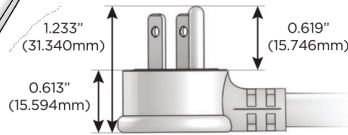

Plug:

Supplied with Low Profile Flat 45° Angle 120 VAC Plug

Optional Standard Straight 120 VAC Plug

Optional Straight 120 VAC Pass-through Plug

- CLEAN, COMPACT DESIGN
- STREAMLINED
- LOW PROFILE
- SIDE-EXITING CORDS
- PLUG & PLAY
- 6' AC CORD & PLUG (FLAT PLUG STANDARD)
- CUSTOMIZABLE CONFIGURATIONS AND FINISHES
- UL LISTED FOR MOUNTING IN FURNITURE
- 15A

M-POWER-4T

AC POWER & DATA CONNECTIVITY SOLUTION

M-POWER-4TT2-AMSR-T2ATP

Specs:

Modules/Ports:

- A** Tamper Resistant AC Receptacle
- M** Double USB-A (Fast Charging Ports - 18W)
- S** USB-C (25W High Speed Charging Port)
- R** Switched AC (Rocker Switch)