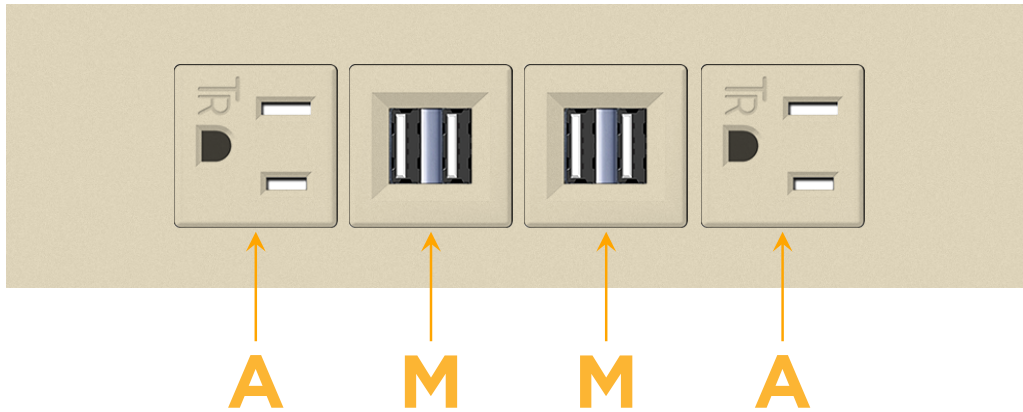

M-POWER-4T

AC POWER & DATA CONNECTIVITY SOLUTION

M-POWER-4TT2-AMMA-T2ATP

Distributed by

Mormax Company, Inc.

8 Westchester Plaza

Elmsford, NY 10523

914-699-0101

sales@mormax.com

mormax.com

Metro Light & Power's line of power & data solutions offers sophisticated design elements combined with greater ease of installation. Streamlined and low-profile, enhanced by side-exiting cords, our outlets advance the industry with their cutting edge look and feel. We believe flexibility is key, and we provide a variety of mounting options, including the ability to mount in limited spaces. Our outlets are available in many finishes and configurations, in addition to a custom color and finish capability for our clients.

Trim Plate Finish: **UNICOLOR™ SAND (ABS)**

Custom Finishes Available

M-POWER-4TT2-AMMA-T2ATP

Features:

Module/Port Options:

- **A** Tamper Resistant AC Receptacle
- **E** USB-A & USB-C (20W)
- **M** Double USB-A (Fast Charging Ports - 18W)
- **H** HDMI
- **6** CAT 6
- **12** RJ 12
- **X** Switched AC
- **Y** 3-Way Switch (Low Voltage)
- **V** USB-C (45W High Speed Charging Port)
- **S** USB-C (25W High Speed Charging Port)
- **R** Switched AC (Rocker Switch)
- **D** Dimmer Switch

Plug:

Supplied with Low Profile Flat 45° Angle 120 VAC Plug

Optional Standard Straight 120 VAC Plug

Optional Straight 120 VAC Pass-through Plug

- CLEAN, COMPACT DESIGN
- STREAMLINED
- LOW PROFILE
- SIDE-EXITING CORDS
- PLUG & PLAY
- 6' AC CORD & PLUG (FLAT PLUG STANDARD)
- CUSTOMIZABLE CONFIGURATIONS AND FINISHES
- UL LISTED FOR MOUNTING IN FURNITURE
- 15A