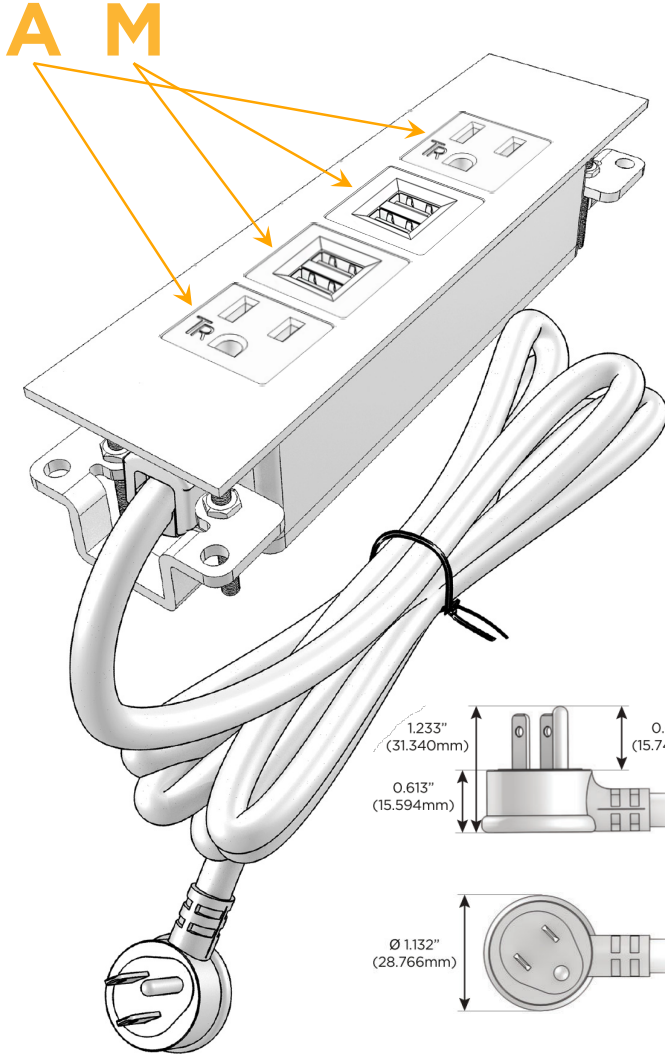

### Module/Port Options:

- A** Tamper Resistant AC Receptacle
- E** USB-A & USB-C (20W)
- M** Double USB-A (Fast Charging Ports - 18W)
- H** HDMI
- 6** CAT 6
- 12** RJ 12
- X** Switched AC
- Y** 3-Way Switch (Low Voltage)
- V** USB-C (45W High Speed Charging Port)
- S** USB-C (25W High Speed Charging Port)
- R** Switched AC (Rocker Switch)
- D** Dimmer Switch

### Plug:

Supplied with Low Profile Flat 45° Angle 120 VAC Plug

Optional Standard Straight 120 VAC Plug

Optional Straight 120 VAC Pass-through Plug

- CLEAN, COMPACT DESIGN
- STREAMLINED
- LOW PROFILE
- SIDE-EXITING CORDS
- PLUG & PLAY
- 6' AC CORD & PLUG (FLAT PLUG STANDARD)
- CUSTOMIZABLE CONFIGURATIONS AND FINISHES
- UL LISTED FOR MOUNTING IN FURNITURE
- 15A

## AC POWER & DATA CONNECTIVITY SOLUTION

M-POWER-4TT2-AMMA-T2ATP

Specs:

### Modules/Ports:

- A** Tamper Resistant AC Receptacle
- M** Double USB-A (Fast Charging Ports - 18W)

Distributed by

Mormax Company, Inc.

8 Westchester Plaza

Elmsford, NY 10523

914-699-0101

sales@mormax.com