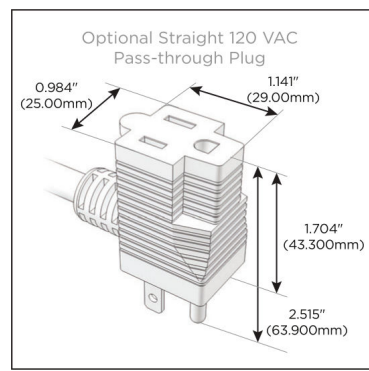

### Module/Port Options:

- A** Tamper Resistant AC Receptacle
- E** USB-A & USB-C (20W)
- M** Double USB-A (Fast Charging Ports - 18W)
- H** HDMI
- 6** CAT 6
- 12** RJ 12
- X** Switched AC
- Y** 3-Way Switch (Low Voltage)
- V** USB-C (45W High Speed Charging Port)
- S** USB-C (25W High Speed Charging Port)
- R** Switched AC (Rocker Switch)
- D** Dimmer Switch

### Plug:

Supplied with Low Profile Flat 45° Angle 120 VAC Plug

Optional Standard Straight 120 VAC Plug

Optional Straight 120 VAC Pass-through Plug

- CLEAN, COMPACT DESIGN
- STREAMLINED
- LOW PROFILE
- SIDE-EXITING CORDS
- PLUG & PLAY
- 6' AC CORD & PLUG (FLAT PLUG STANDARD)
- CUSTOMIZABLE CONFIGURATIONS AND FINISHES
- UL LISTED FOR MOUNTING IN FURNITURE
- 15A

# M-POWER-4T

AC POWER & DATA CONNECTIVITY SOLUTION

M-POWER-4TT2-AAMM-T2ATP

Specs:

**Modules/Ports:**

- A** Tamper Resistant AC Receptacle
- M** Double USB-A (Fast Charging Ports - 18W)

Distributed by

Mormax Company, Inc.