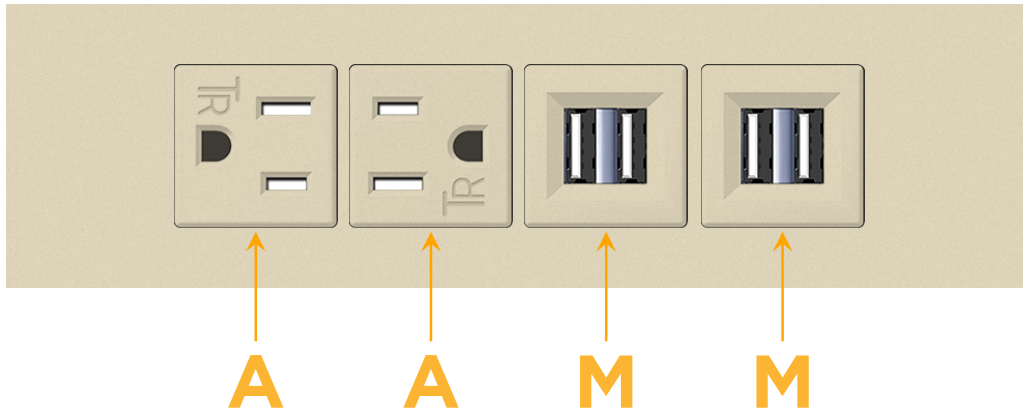

M-POWER-4T

AC POWER & DATA CONNECTIVITY SOLUTION

M-POWER-4TT2-AAMM-T2ATP

Distributed by

Mormax Company, Inc.

8 Westchester Plaza

Elmsford, NY 10523

914-699-0101

sales@mormax.com

mormax.com

Metro Light & Power's line of power & data solutions offers sophisticated design elements combined with greater ease of installation. Streamlined and low-profile, enhanced by side-exiting cords, our outlets advance the industry with their cutting edge look and feel. We believe flexibility is key, and we provide a variety of mounting options, including the ability to mount in limited spaces. Our outlets are available in many finishes and configurations, in addition to a custom color and finish capability for our clients.

Trim Plate Finish: **UNICOLOR™ SAND (ABS)**

Custom Finishes Available

M-POWER-4TT2-AAMM-T2ATP

Features:

Module/Port Options:

- **A** Tamper Resistant AC Receptacle
- **E** USB-A & USB-C (20W)
- **M** Double USB-A (Fast Charging Ports - 18W)
- **H** HDMI
- **6** CAT 6
- **12** RJ 12
- **X** Switched AC
- **Y** 3-Way Switch (Low Voltage)
- **V** USB-C (45W High Speed Charging Port)
- **S** USB-C (25W High Speed Charging Port)
- **R** Switched AC (Rocker Switch)
- **D** Dimmer Switch

Plug:

Supplied with Low Profile Flat 45° Angle 120 VAC Plug

Optional Standard Straight 120 VAC Plug

Optional Straight 120 VAC Pass-through Plug

- CLEAN, COMPACT DESIGN
- STREAMLINED
- LOW PROFILE
- SIDE-EXITING CORDS
- PLUG & PLAY
- 6' AC CORD & PLUG (FLAT PLUG STANDARD)
- CUSTOMIZABLE CONFIGURATIONS AND FINISHES
- UL LISTED FOR MOUNTING IN FURNITURE
- 15A