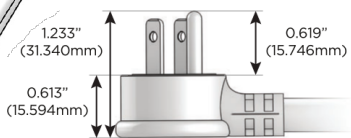

### Plug:

Supplied with Low Profile Flat 45° Angle 120 VAC Plug

Optional Standard Straight 120 VAC Plug

Optional Straight 120 VAC Pass-through Plug

- CLEAN, COMPACT DESIGN
- STREAMLINED
- LOW PROFILE
- SIDE-EXITING CORDS
- PLUG & PLAY
- 6' AC CORD & PLUG (FLAT PLUG STANDARD)
- CUSTOMIZABLE CONFIGURATIONS AND FINISHES
- UL LISTED FOR MOUNTING IN FURNITURE
- 15A

# M-POWER-4T

AC POWER & DATA CONNECTIVITY SOLUTION

M-POWER-4TT2-AAMM-T2ATP

Specs:

**Modules/Ports:**

- A** Tamper Resistant AC Receptacle
- M** Double USB-A (Fast Charging Ports - 18W)

Distributed by

Mormax Company, Inc.