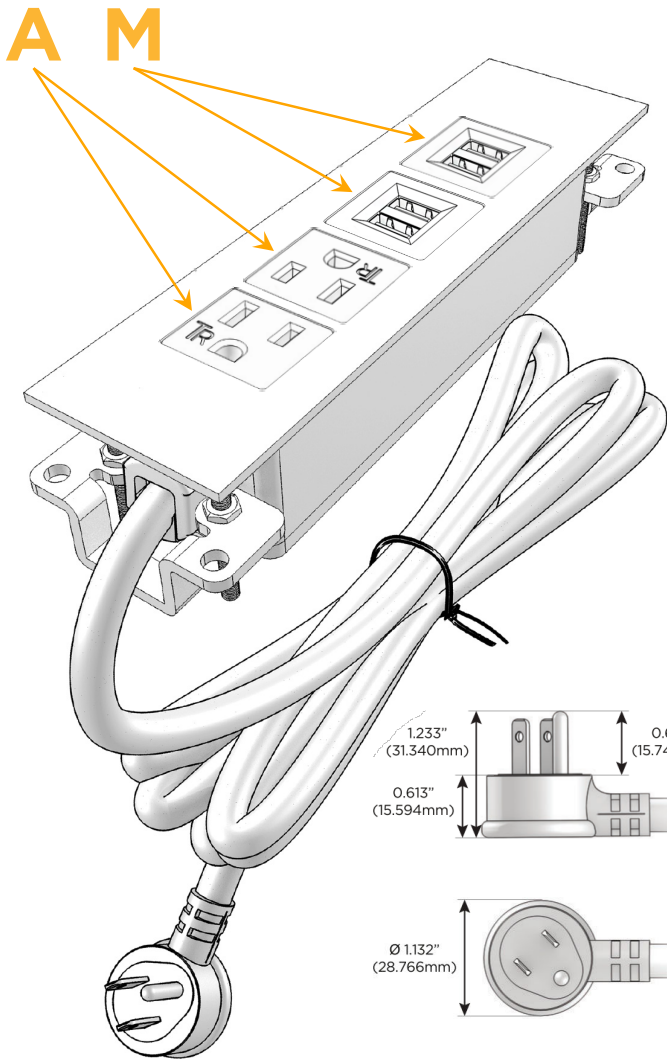

### Module/Port Options:

- A** Tamper Resistant AC Receptacle
- E** USB-A & USB-C (20W)
- M** Double USB-A (Fast Charging Ports - 18W)
- H** HDMI
- 6** CAT 6
- 12** RJ 12
- X** Switched AC
- Y** 3-Way Switch (Low Voltage)
- V** USB-C (45W High Speed Charging Port)
- S** USB-C (25W High Speed Charging Port)
- R** Switched AC (Rocker Switch)
- D** Dimmer Switch

### Plug:

Supplied with Low Profile Flat 45° Angle 120 VAC Plug

Optional Standard Straight 120 VAC Plug

Optional Straight 120 VAC Pass-through Plug

- CLEAN, COMPACT DESIGN
- STREAMLINED
- LOW PROFILE
- SIDE-EXITING CORDS
- PLUG & PLAY
- 6' AC CORD & PLUG (FLAT PLUG STANDARD)
- CUSTOMIZABLE CONFIGURATIONS AND FINISHES
- UL LISTED FOR MOUNTING IN FURNITURE
- 15A

# M-POWER-4T

AC POWER & DATA CONNECTIVITY SOLUTION

M-POWER-4TT2-AAMM-T2ATP

Specs:

**Modules/Ports:**

- A** Tamper Resistant AC Receptacle
- M** Double USB-A (Fast Charging Ports - 18W)

Distributed by

Mormax Company, Inc.