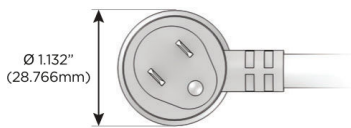

### Plug:

Supplied with Low Profile Flat 45° Angle 120 VAC Plug

Optional Standard Straight 120 VAC Plug

Optional Straight 120 VAC Pass-through Plug

- CLEAN, COMPACT DESIGN
- STREAMLINED
- LOW PROFILE
- SIDE-EXITING CORDS
- PLUG & PLAY
- 6' AC CORD & PLUG (FLAT PLUG STANDARD)
- CUSTOMIZABLE CONFIGURATIONS AND FINISHES
- UL LISTED FOR MOUNTING IN FURNITURE
- 15A

# M-POWER-4T

AC POWER & DATA CONNECTIVITY SOLUTION

M-POWER-4TT2-AAMM-T2ATP

Specs:

**Modules/Ports:**

- A** Tamper Resistant AC Receptacle
- M** Double USB-A (Fast Charging Ports - 18W)

Distributed by

Mormax Company, Inc.