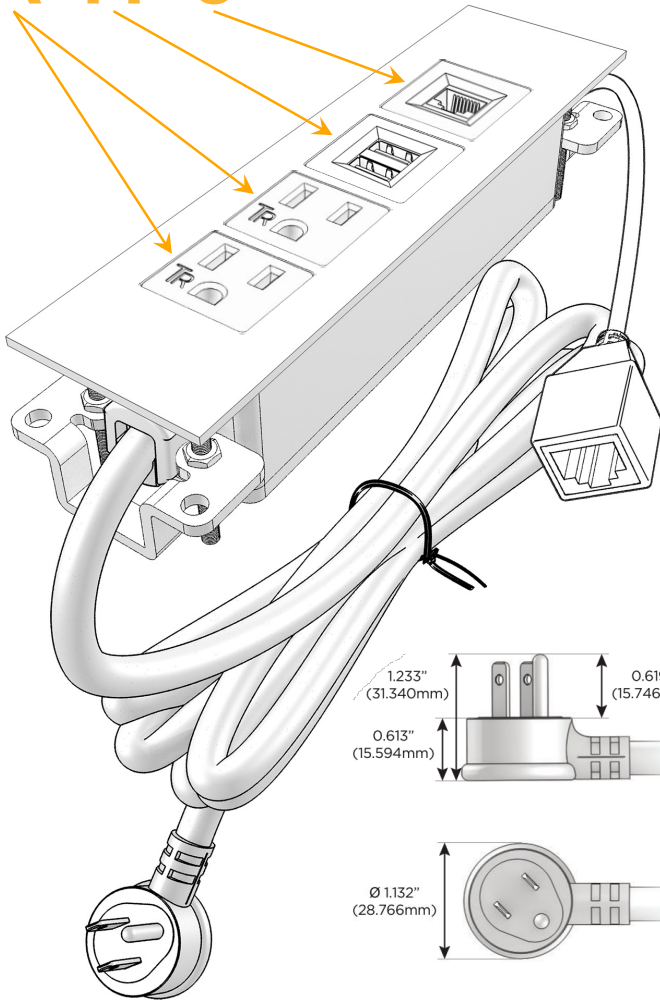

M-POWER-4T

AC POWER & DATA CONNECTIVITY SOLUTION

M-POWER-4TT2-AAM6-T2ATP

Specs:

Modules/Ports:

- **A** Tamper Resistant AC Receptacle
- **M** Double USB-A (Fast Charging Ports - 18W)
- **6** CAT 6

A M 6

Distributed by

Mormax Company, Inc.

8 Westchester Plaza

Elmsford, NY 10523

914-699-0101

sales@mormax.com

mormax.com