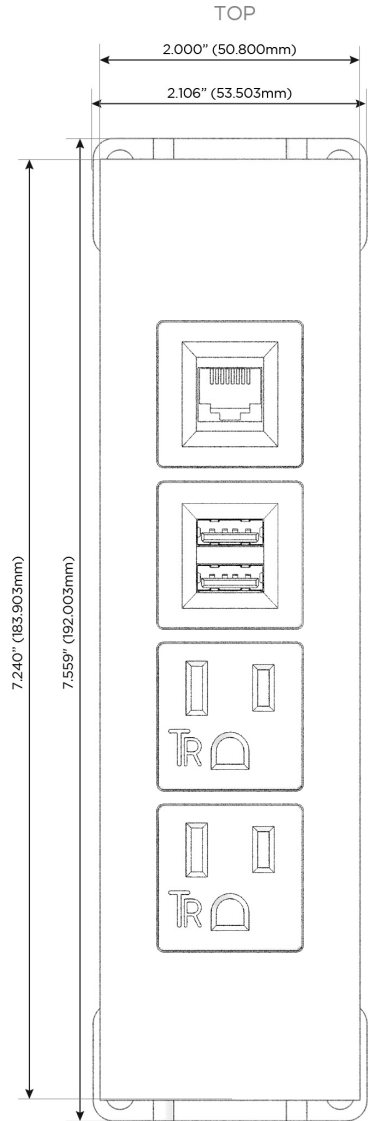

M-POWER-4T

AC POWER & DATA CONNECTIVITY SOLUTION

M-POWER-4TT2-AAM6-T2ATP

Specs:

Modules/Ports:

- **A** Tamper Resistant AC Receptacle
- **M** Double USB-A (Fast Charging Ports - 18W)
- **6** CAT 6

A M 6

Distributed by

Mormax Company, Inc.

8 Westchester Plaza

Elmsford, NY 10523

914-699-0101

sales@mormax.com

mormax.com