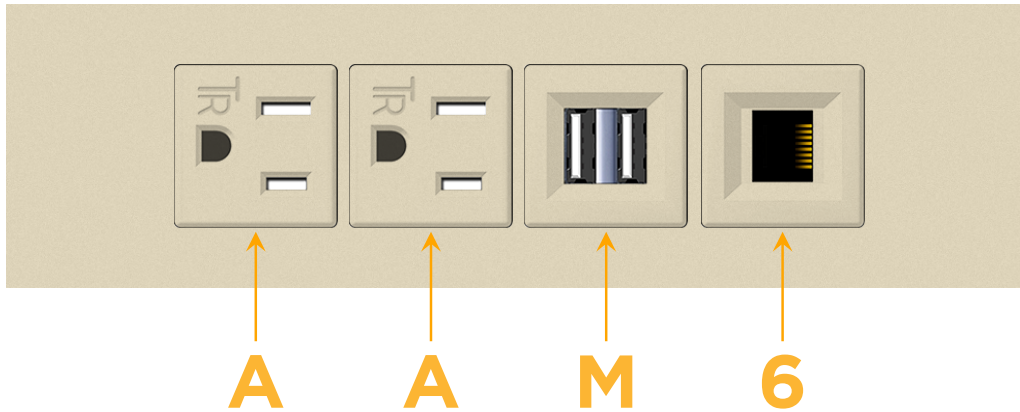

M-POWER-4T

AC POWER & DATA CONNECTIVITY SOLUTION

M-POWER-4TT2-AAM6-T2ATP

Distributed by

Mormax Company, Inc.

8 Westchester Plaza

Elmsford, NY 10523

914-699-0101

sales@mormax.com

mormax.com

Metro Light & Power's line of power & data solutions offers sophisticated design elements combined with greater ease of installation. Streamlined and low-profile, enhanced by side-exiting cords, our outlets advance the industry with their cutting edge look and feel. We believe flexibility is key, and we provide a variety of mounting options, including the ability to mount in limited spaces. Our outlets are available in many finishes and configurations, in addition to a custom color and finish capability for our clients.

Trim Plate Finish: **UNICOLOR™ SAND (ABS)**

Custom Finishes Available

M-POWER-4TT2-AAM6-T2ATP

Features:

Module/Port Options:

- **A** Tamper Resistant AC Receptacle
- **E** USB-A & USB-C (20W)
- **M** Double USB-A (Fast Charging Ports - 18W)
- **H** HDMI
- **6** CAT 6
- **12** RJ 12
- **X** Switched AC
- **Y** 3-Way Switch (Low Voltage)
- **V** USB-C (45W High Speed Charging Port)
- **S** USB-C (25W High Speed Charging Port)
- **R** Switched AC (Rocker Switch)
- **D** Dimmer Switch

Plug:

Supplied with Low Profile Flat 45° Angle 120 VAC Plug

Optional Standard Straight 120 VAC Plug

Optional Straight 120 VAC Pass-through Plug

- CLEAN, COMPACT DESIGN
- STREAMLINED
- LOW PROFILE
- SIDE-EXITING CORDS
- PLUG & PLAY
- 6' AC CORD & PLUG (FLAT PLUG STANDARD)
- CUSTOMIZABLE CONFIGURATIONS AND FINISHES
- UL LISTED FOR MOUNTING IN FURNITURE
- 15A