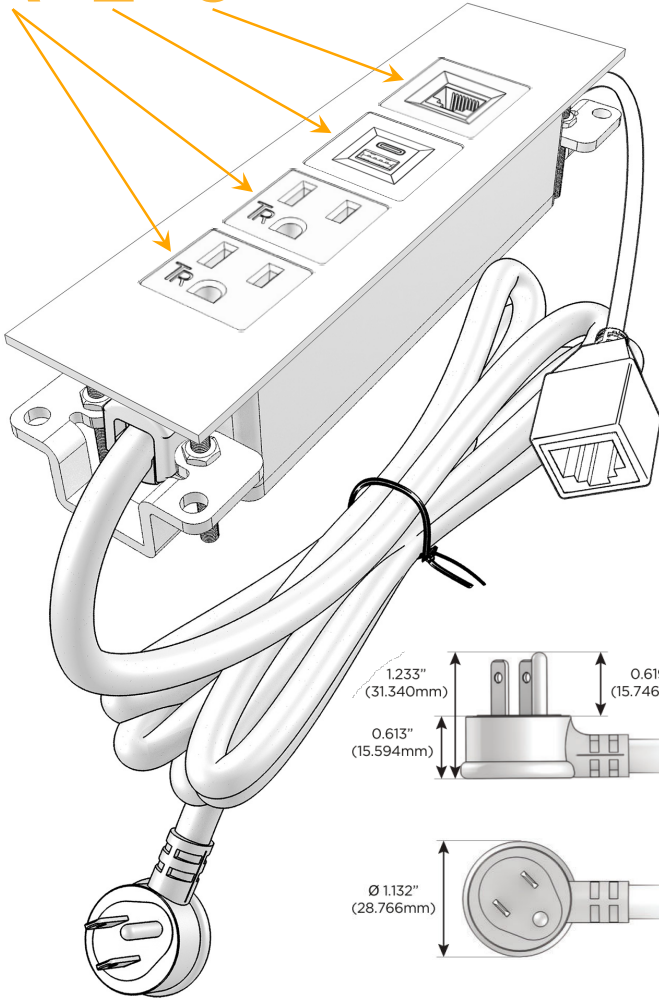

M-POWER-4T

AC POWER & DATA CONNECTIVITY SOLUTION

M-POWER-4TT2-AAE6-T2ATP

Specs:

Modules/Ports:

- **A** Tamper Resistant AC Receptacle
- **E** USB-A & USB-C (20W)
- **6** CAT 6

A E 6