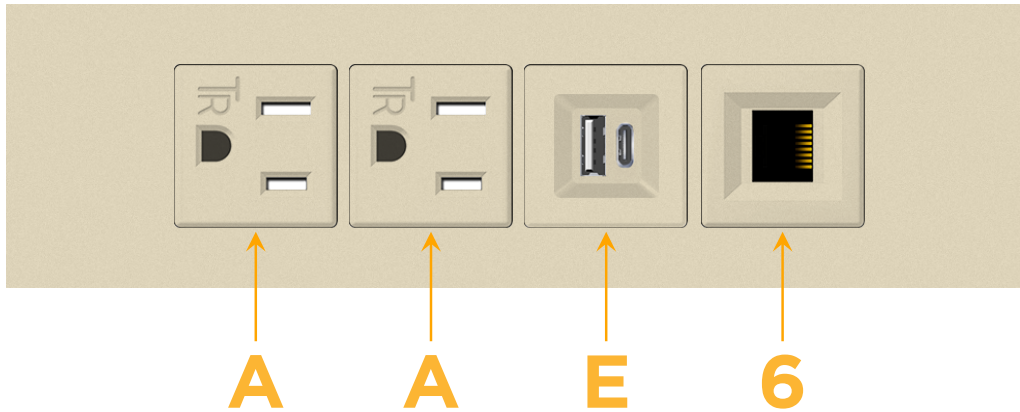

M-POWER-4T

AC POWER & DATA CONNECTIVITY SOLUTION

M-POWER-4TT2-AAE6-T2ATP

Distributed by

Mormax Company, Inc.

8 Westchester Plaza

Elmsford, NY 10523

914-699-0101

sales@mormax.com

mormax.com

Metro Light & Power's line of power & data solutions offers sophisticated design elements combined with greater ease of installation. Streamlined and low-profile, enhanced by side-exiting cords, our outlets advance the industry with their cutting edge look and feel. We believe flexibility is key, and we provide a variety of mounting options, including the ability to mount in limited spaces. Our outlets are available in many finishes and configurations, in addition to a custom color and finish capability for our clients.

Trim Plate Finish: **UNICOLOR™ SAND (ABS)**

Custom Finishes Available

M-POWER-4TT2-AAE6-T2ATP

Features:

Module/Port Options:

- **A** Tamper Resistant AC Receptacle
- **E** USB-A & USB-C (20W)
- **M** Double USB-A (Fast Charging Ports - 18W)
- **H** HDMI
- **6** CAT 6
- **12** RJ 12
- **X** Switched AC
- **Y** 3-Way Switch (Low Voltage)
- **V** USB-C (45W High Speed Charging Port)
- **S** USB-C (25W High Speed Charging Port)
- **R** Switched AC (Rocker Switch)
- **D** Dimmer Switch

Plug:

Supplied with Low Profile Flat 45° Angle 120 VAC Plug

Optional Standard Straight 120 VAC Plug

Optional Straight 120 VAC Pass-through Plug

- CLEAN, COMPACT DESIGN
- STREAMLINED
- LOW PROFILE
- SIDE-EXITING CORDS
- PLUG & PLAY
- 6' AC CORD & PLUG (FLAT PLUG STANDARD)
- CUSTOMIZABLE CONFIGURATIONS AND FINISHES
- UL LISTED FOR MOUNTING IN FURNITURE
- 15A