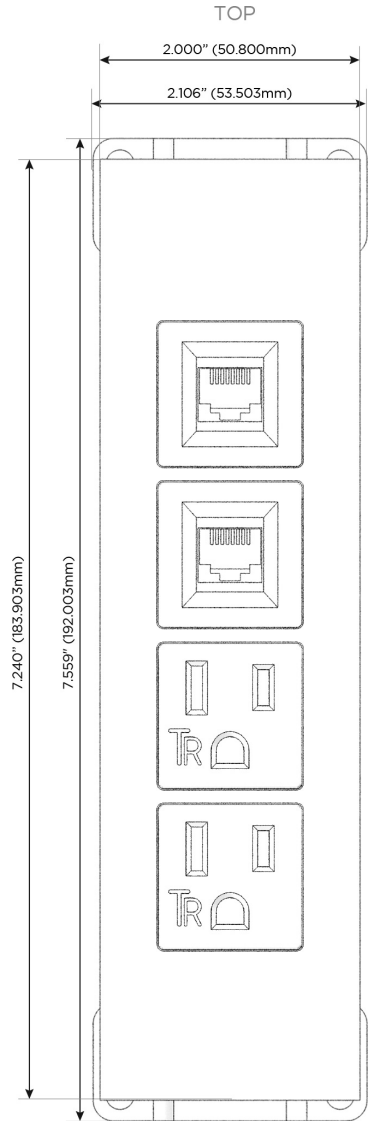

Trim Plate Finish: **UNICOLOR™ SAND (ABS)**

Custom Finishes Available

M-POWER-4TT2-AA66-T2ATP

Features:

Module/Port Options:

- A** Tamper Resistant AC Receptacle
- E** USB-A & USB-C (20W)
- M** Double USB-A (Fast Charging Ports - 18W)
- H** HDMI
- 6** CAT 6
- 12** RJ 12
- X** Switched AC
- Y** 3-Way Switch (Low Voltage)
- V** USB-C (45W High Speed Charging Port)
- S** USB-C (25W High Speed Charging Port)
- R** Switched AC (Rocker Switch)
- D** Dimmer Switch

Plug:

Supplied with Low Profile Flat 45° Angle 120 VAC Plug

Optional Standard Straight 120 VAC Plug

Optional Straight 120 VAC Pass-through Plug

- CLEAN, COMPACT DESIGN
- STREAMLINED
- LOW PROFILE
- SIDE-EXITING CORDS
- PLUG & PLAY
- 6' AC CORD & PLUG (FLAT PLUG STANDARD)
- CUSTOMIZABLE CONFIGURATIONS AND FINISHES
- UL LISTED FOR MOUNTING IN FURNITURE
- 15A

M-POWER-4T

AC POWER & DATA CONNECTIVITY SOLUTION

M-POWER-4TT2-AA66-T2ATP

Specs:

Modules/Ports:

- A** Tamper Resistant AC Receptacle
- 6** CAT 6

Distributed by

Mormax Company, Inc.