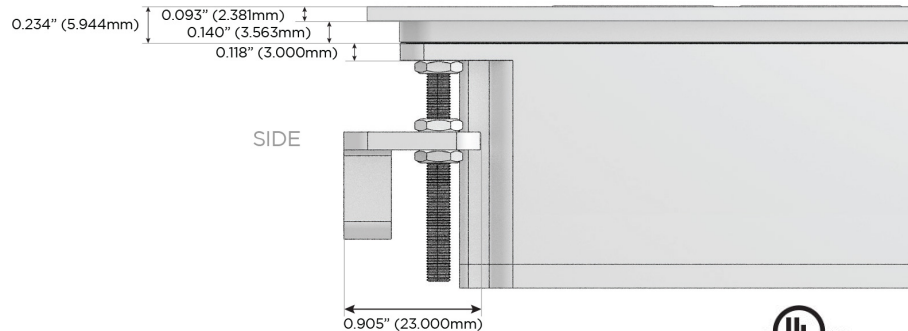

M-POWER-4T

AC POWER & DATA CONNECTIVITY SOLUTION

M-POWER-4TT2-AA66-T2ATP

Specs:

Modules/Ports:

- A** Tamper Resistant AC Receptacle
- 6** CAT 6

Distributed by

Mormax Company, Inc.