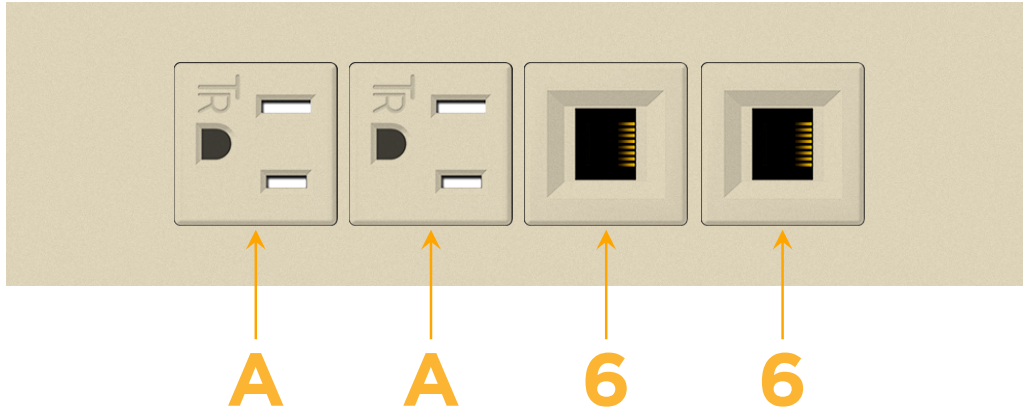

Trim Plate Finish: **UNICOLOR™ SAND (ABS)**

Custom Finishes Available

M-POWER-4TT2-AA66-T2ATP

Features:

Module/Port Options:

- A** Tamper Resistant AC Receptacle
- E** USB-A & USB-C (20W)
- M** Double USB-A (Fast Charging Ports - 18W)
- H** HDMI
- 6** CAT 6
- 12** RJ 12
- X** Switched AC
- Y** 3-Way Switch (Low Voltage)
- V** USB-C (45W High Speed Charging Port)
- S** USB-C (25W High Speed Charging Port)
- R** Switched AC (Rocker Switch)
- D** Dimmer Switch

Plug:

Supplied with Low Profile Flat 45° Angle 120 VAC Plug

Optional Standard Straight 120 VAC Plug

Optional Straight 120 VAC Pass-through Plug

- CLEAN, COMPACT DESIGN
- STREAMLINED
- LOW PROFILE
- SIDE-EXITING CORDS
- PLUG & PLAY
- 6' AC CORD & PLUG (FLAT PLUG STANDARD)
- CUSTOMIZABLE CONFIGURATIONS AND FINISHES
- UL LISTED FOR MOUNTING IN FURNITURE
- 15A