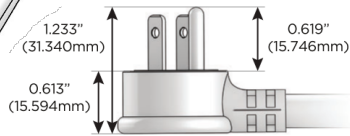

M-POWER-4T

AC POWER & DATA CONNECTIVITY SOLUTION

M-POWER-4TT2-AA66-T2ATP

Specs:

Modules/Ports:

- A** Tamper Resistant AC Receptacle
- 6** CAT 6

Distributed by

Mormax Company, Inc.