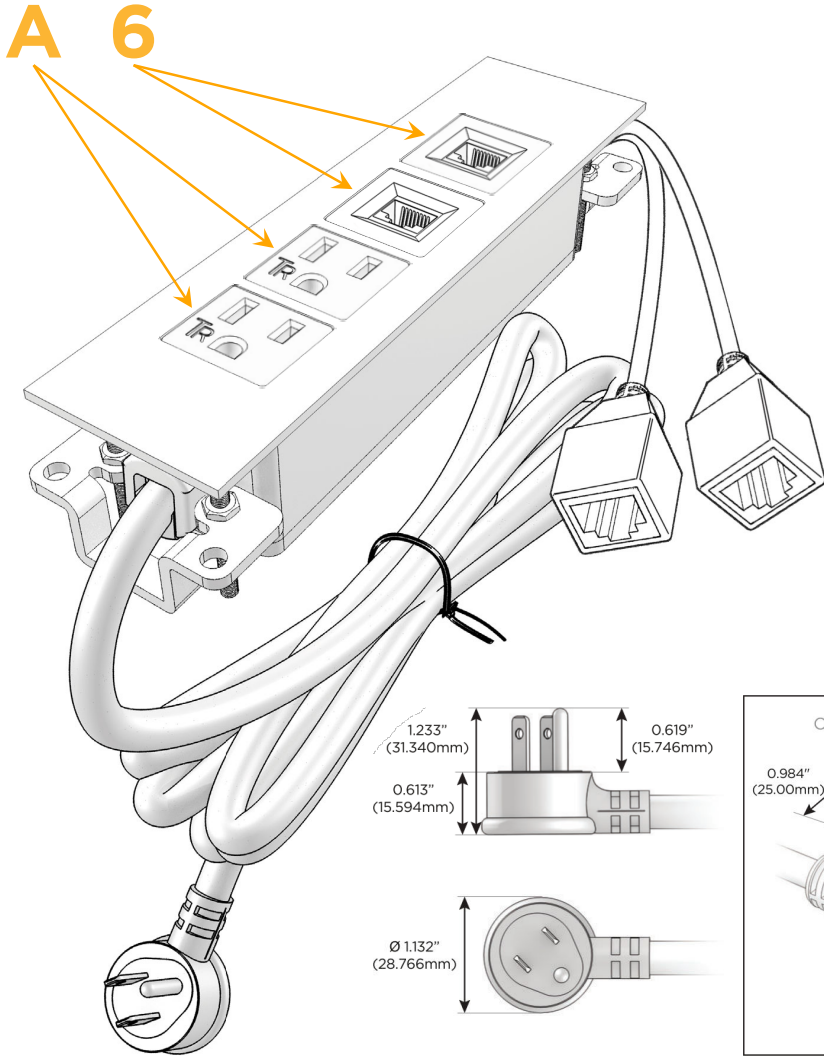

Trim Plate Finish: **UNICOLOR™ SAND (ABS)**

Custom Finishes Available

M-POWER-4TT2-AA66-T2ATP

Features:

Module/Port Options:

- A** Tamper Resistant AC Receptacle
- E** USB-A & USB-C (20W)
- M** Double USB-A (Fast Charging Ports - 18W)
- H** HDMI
- 6** CAT 6
- 12** RJ 12
- X** Switched AC
- Y** 3-Way Switch (Low Voltage)
- V** USB-C (45W High Speed Charging Port)
- S** USB-C (25W High Speed Charging Port)
- R** Switched AC (Rocker Switch)
- D** Dimmer Switch

Plug:

Supplied with Low Profile Flat 45° Angle 120 VAC Plug

Optional Standard Straight 120 VAC Plug

Optional Straight 120 VAC Pass-through Plug

- CLEAN, COMPACT DESIGN
- STREAMLINED
- LOW PROFILE
- SIDE-EXITING CORDS
- PLUG & PLAY
- 6' AC CORD & PLUG (FLAT PLUG STANDARD)
- CUSTOMIZABLE CONFIGURATIONS AND FINISHES
- UL LISTED FOR MOUNTING IN FURNITURE
- 15A

M-POWER-4T

AC POWER & DATA CONNECTIVITY SOLUTION

M-POWER-4TT2-AA66-T2ATP

Specs:

Modules/Ports:

- A** Tamper Resistant AC Receptacle
- 6** CAT 6

Distributed by

Mormax Company, Inc.