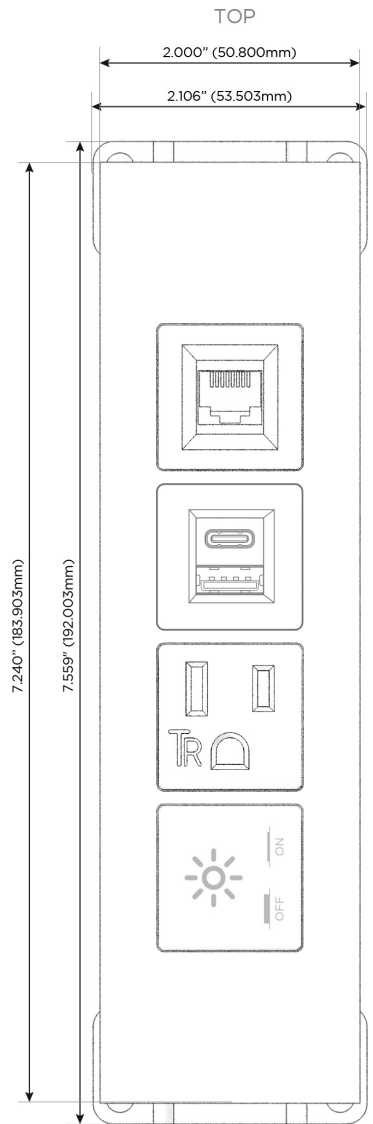

Trim Plate Finish: **UNICOLOR™ SATIN NICKEL (ABS)**

Custom Finishes Available

M-POWER-4TS2-XAE6-S2ATP

Features:

Module/Port Options:

- A** Tamper Resistant AC Receptacle
- E** USB-A & USB-C (20W)
- M** Double USB-A (Fast Charging Ports - 18W)
- H** HDMI
- 6** CAT 6
- 12** RJ 12
- X** Switched AC
- Y** 3-Way Switch (Low Voltage)
- V** USB-C (45W High Speed Charging Port)
- S** USB-C (25W High Speed Charging Port)
- R** Switched AC (Rocker Switch)
- D** Dimmer Switch

Plug:

Supplied with Low Profile Flat 45° Angle 120 VAC Plug

Optional Standard Straight 120 VAC Plug

Optional Straight 120 VAC Pass-through Plug

- CLEAN, COMPACT DESIGN
- STREAMLINED
- LOW PROFILE
- SIDE-EXITING CORDS
- PLUG & PLAY
- 6' AC CORD & PLUG (FLAT PLUG STANDARD)
- CUSTOMIZABLE CONFIGURATIONS AND FINISHES
- UL LISTED FOR MOUNTING IN FURNITURE
- 15A

M-POWER-4T

AC POWER & DATA CONNECTIVITY SOLUTION

M-POWER-4TS2-XAE6-S2ATP

Specs:

Modules/Ports:

- X Switched AC
- A Tamper Resistant AC Receptacle
- E USB-A & USB-C (20W)
- 6 CAT 6

X A E 6

Distributed by