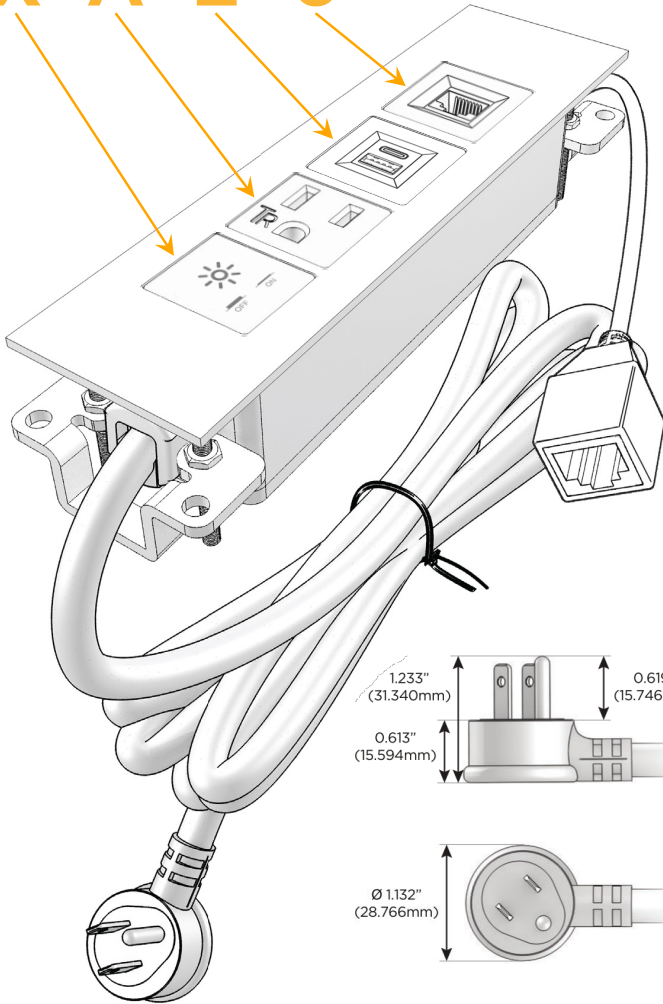

Trim Plate Finish: **UNICOLOR™ SATIN NICKEL (ABS)**

Custom Finishes Available

M-POWER-4TS2-XAE6-S2ATP

Features:

Module/Port Options:

- A** Tamper Resistant AC Receptacle
- E** USB-A & USB-C (20W)
- M** Double USB-A (Fast Charging Ports - 18W)
- H** HDMI
- 6** CAT 6
- 12** RJ 12
- X** Switched AC
- Y** 3-Way Switch (Low Voltage)
- V** USB-C (45W High Speed Charging Port)
- S** USB-C (25W High Speed Charging Port)
- R** Switched AC (Rocker Switch)
- D** Dimmer Switch

Plug:

Supplied with Low Profile Flat 45° Angle 120 VAC Plug

Optional Standard Straight 120 VAC Plug

Optional Straight 120 VAC Pass-through Plug

- CLEAN, COMPACT DESIGN
- STREAMLINED
- LOW PROFILE
- SIDE-EXITING CORDS
- PLUG & PLAY
- 6' AC CORD & PLUG (FLAT PLUG STANDARD)
- CUSTOMIZABLE CONFIGURATIONS AND FINISHES
- UL LISTED FOR MOUNTING IN FURNITURE
- 15A

M-POWER-4T

AC POWER & DATA CONNECTIVITY SOLUTION

M-POWER-4TS2-XAE6-S2ATP

Specs:

Modules/Ports:

- X Switched AC
- A Tamper Resistant AC Receptacle
- E USB-A & USB-C (20W)
- 6 CAT 6

X A E 6

Distributed by