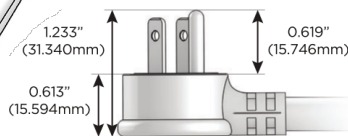

Plug:

Supplied with Low Profile Flat 45° Angle 120 VAC Plug

Optional Standard Straight 120 VAC Plug

Optional Straight 120 VAC Pass-through Plug

- CLEAN, COMPACT DESIGN
- STREAMLINED
- LOW PROFILE
- SIDE-EXITING CORDS
- PLUG & PLAY
- 6' AC CORD & PLUG (FLAT PLUG STANDARD)
- CUSTOMIZABLE CONFIGURATIONS AND FINISHES
- UL LISTED FOR MOUNTING IN FURNITURE
- 15A

M-POWER-4T

AC POWER & DATA CONNECTIVITY SOLUTION

M-POWER-4TS2-XAE6-S2ATP

Specs:

Modules/Ports:

- X Switched AC
- A Tamper Resistant AC Receptacle
- E USB-A & USB-C (20W)
- 6 CAT 6

X A E 6

Distributed by