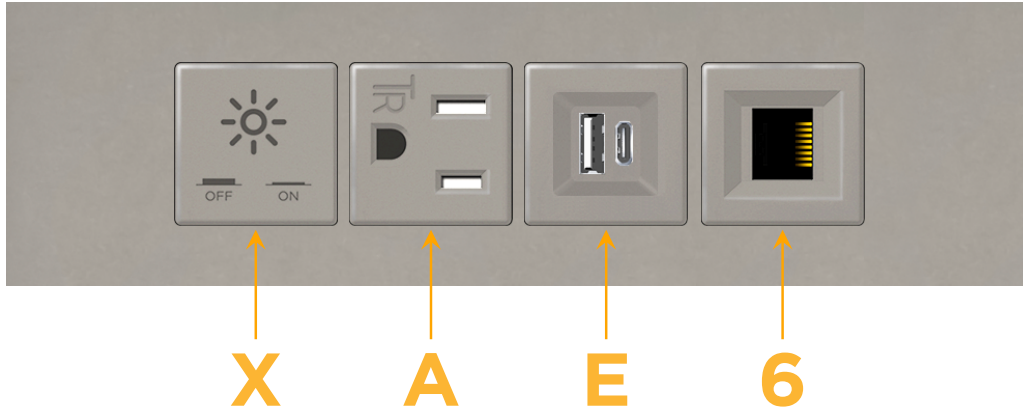

Trim Plate Finish: **UNICOLOR™ SATIN NICKEL (ABS)**

Custom Finishes Available

M-POWER-4TS2-XAE6-S2ATP

Features:

Module/Port Options:

- A** Tamper Resistant AC Receptacle
- E** USB-A & USB-C (20W)
- M** Double USB-A (Fast Charging Ports - 18W)
- H** HDMI
- 6** CAT 6
- 12** RJ 12
- X** Switched AC
- Y** 3-Way Switch (Low Voltage)
- V** USB-C (45W High Speed Charging Port)
- S** USB-C (25W High Speed Charging Port)
- R** Switched AC (Rocker Switch)
- D** Dimmer Switch

Plug:

Supplied with Low Profile Flat 45° Angle 120 VAC Plug

Optional Standard Straight 120 VAC Plug

Optional Straight 120 VAC Pass-through Plug

- CLEAN, COMPACT DESIGN
- STREAMLINED
- LOW PROFILE
- SIDE-EXITING CORDS
- PLUG & PLAY
- 6' AC CORD & PLUG (FLAT PLUG STANDARD)
- CUSTOMIZABLE CONFIGURATIONS AND FINISHES
- UL LISTED FOR MOUNTING IN FURNITURE
- 15A

M-POWER-4T

AC POWER & DATA CONNECTIVITY SOLUTION

M-POWER-4TS2-XAE6-S2ATP

Specs:

Modules/Ports:

- X Switched AC
- A Tamper Resistant AC Receptacle
- E USB-A & USB-C (20W)
- 6 CAT 6

X A E 6

Distributed by