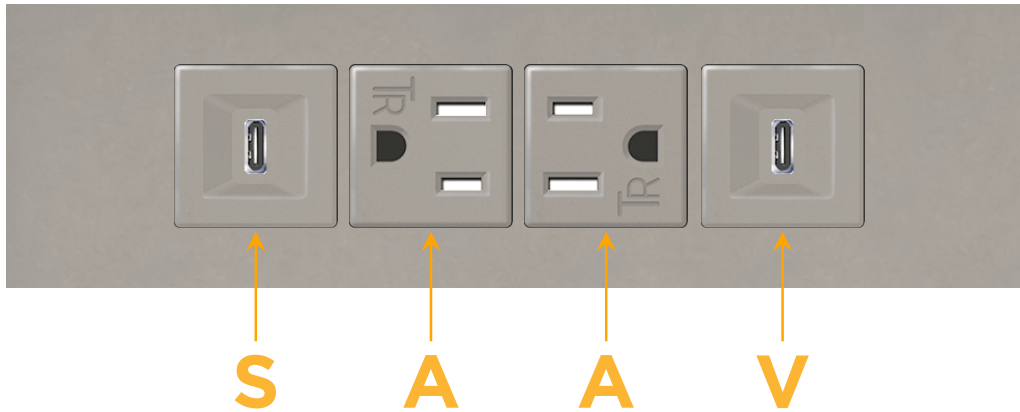

Trim Plate Finish: **UNICOLOR™ SATIN NICKEL (ABS)**

Custom Finishes Available

M-POWER-4TS2-SAAV-S2ATP

Features:

**Module/Port Options:**

- A** Tamper Resistant AC Receptacle
- E** USB-A & USB-C (20W)
- M** Double USB-A (Fast Charging Ports - 18W)
- H** HDMI
- 6** CAT 6
- 12** RJ 12
- X** Switched AC
- Y** 3-Way Switch (Low Voltage)
- V** USB-C (45W High Speed Charging Port)
- S** USB-C (25W High Speed Charging Port)
- R** Switched AC (Rocker Switch)
- D** Dimmer Switch

**Plug:**

Supplied with Low Profile Flat 45° Angle 120 VAC Plug

Optional Standard Straight 120 VAC Plug

Optional Straight 120 VAC Pass-through Plug

- CLEAN, COMPACT DESIGN
- STREAMLINED
- LOW PROFILE
- SIDE-EXITING CORDS
- PLUG & PLAY
- 6' AC CORD & PLUG (FLAT PLUG STANDARD)
- CUSTOMIZABLE CONFIGURATIONS AND FINISHES
- UL LISTED FOR MOUNTING IN FURNITURE
- 15A

mormax.com

Specs:

**Modules/Ports:**

- S** USB-C (25W High Speed Charging Port)
- A** Tamper Resistant AC Receptacle
- V** USB-C (45W High Speed Charging Port)