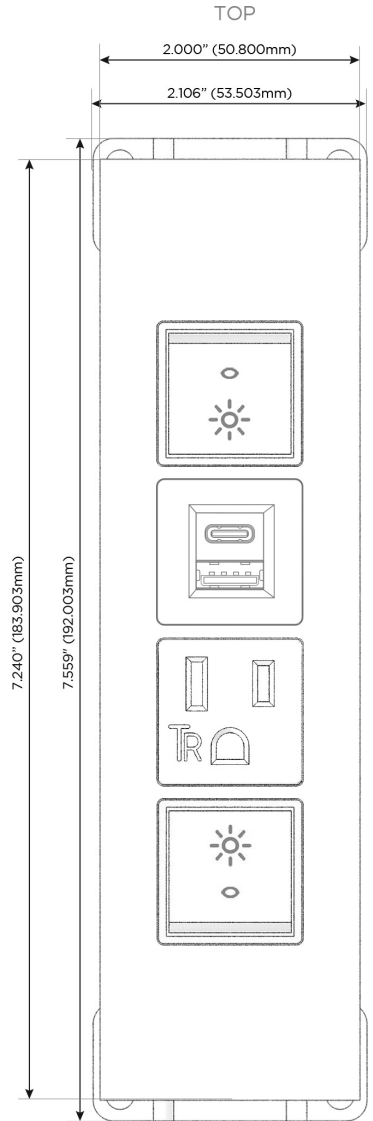

M-POWER-4T

AC POWER & DATA CONNECTIVITY SOLUTION

M-POWER-4TS2-RAER-S2ATP

Specs:

Modules/Ports:

- **R** Switched AC (Rocker Switch)
- **A** Tamper Resistant AC Receptacle
- **E** USB-A & USB-C (20W)

R A E

Distributed by

Mormax Company, Inc.

8 Westchester Plaza

Elmsford, NY 10523

914-699-0101

sales@mormax.com

mormax.com