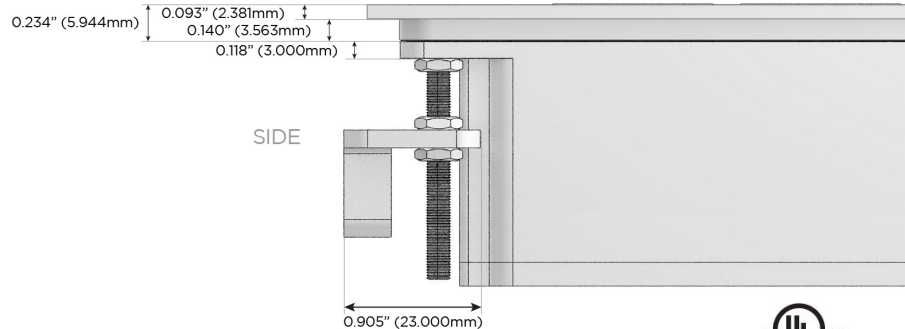

M-POWER-4T

AC POWER & DATA CONNECTIVITY SOLUTION

M-POWER-4TS2-RAER-S2ATP

Specs:

Modules/Ports:

- **R** Switched AC (Rocker Switch)
- **A** Tamper Resistant AC Receptacle
- **E** USB-A & USB-C (20W)

R A E

Distributed by

Mormax Company, Inc.

8 Westchester Plaza

Elmsford, NY 10523

914-699-0101

sales@mormax.com

mormax.com