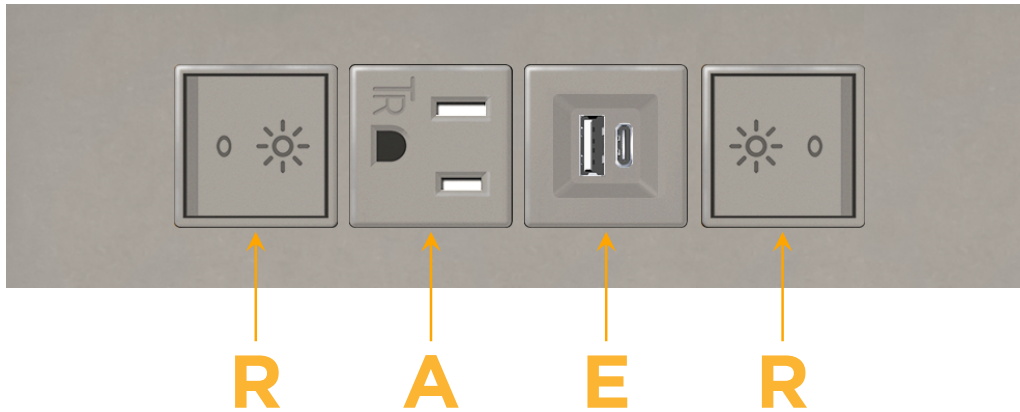

M-POWER-4T

AC POWER & DATA CONNECTIVITY SOLUTION

M-POWER-4TS2-RAER-S2ATP

Distributed by

Mormax Company, Inc.

8 Westchester Plaza

Elmsford, NY 10523

914-699-0101

sales@mormax.com

mormax.com

Metro Light & Power's line of power & data solutions offers sophisticated design elements combined with greater ease of installation. Streamlined and low-profile, enhanced by side-exiting cords, our outlets advance the industry with their cutting edge look and feel. We believe flexibility is key, and we provide a variety of mounting options, including the ability to mount in limited spaces. Our outlets are available in many finishes and configurations, in addition to a custom color and finish capability for our clients.

Trim Plate Finish: **UNICOLOR™ SATIN NICKEL (ABS)**

Custom Finishes Available

M-POWER-4TS2-RAER-S2ATP

Features:

Module/Port Options:

- **A** Tamper Resistant AC Receptacle
- **E** USB-A & USB-C (20W)
- **M** Double USB-A (Fast Charging Ports - 18W)
- **H** HDMI
- **6** CAT 6
- **12** RJ 12
- **X** Switched AC
- **Y** 3-Way Switch (Low Voltage)
- **V** USB-C (45W High Speed Charging Port)
- **S** USB-C (25W High Speed Charging Port)
- **R** Switched AC (Rocker Switch)
- **D** Dimmer Switch

Plug:

Supplied with Low Profile Flat 45° Angle 120 VAC Plug

Optional Standard Straight 120 VAC Plug

Optional Straight 120 VAC Pass-through Plug

- CLEAN, COMPACT DESIGN
- STREAMLINED
- LOW PROFILE
- SIDE-EXITING CORDS
- PLUG & PLAY
- 6' AC CORD & PLUG (FLAT PLUG STANDARD)
- CUSTOMIZABLE CONFIGURATIONS AND FINISHES
- UL LISTED FOR MOUNTING IN FURNITURE
- 15A