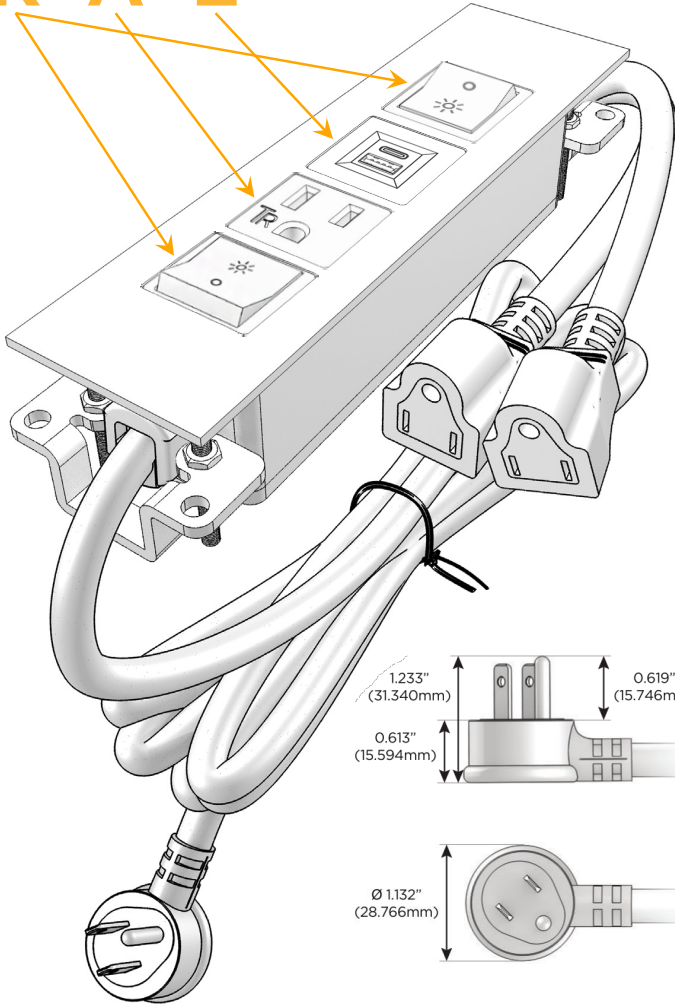

M-POWER-4T

AC POWER & DATA CONNECTIVITY SOLUTION

M-POWER-4TS2-RAER-S2ATP

Specs:

Modules/Ports:

- **R** Switched AC (Rocker Switch)
- **A** Tamper Resistant AC Receptacle
- **E** USB-A & USB-C (20W)

R A E

Distributed by

Mormax Company, Inc.

8 Westchester Plaza

Elmsford, NY 10523

914-699-0101

sales@mormax.com

mormax.com