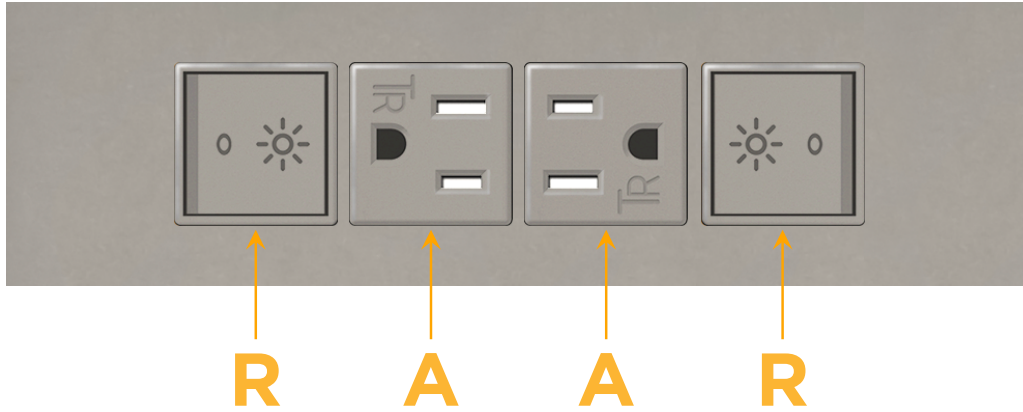

Trim Plate Finish: **UNICOLOR™ SATIN NICKEL (ABS)**

Custom Finishes Available

M-POWER-4TS2-RAAR-S2ATP

Features:

**Module/Port Options:**

- A** Tamper Resistant AC Receptacle
- E** USB-A & USB-C (20W)
- M** Double USB-A (Fast Charging Ports - 18W)
- H** HDMI
- 6** CAT 6
- 12** RJ 12
- X** Switched AC
- Y** 3-Way Switch (Low Voltage)
- V** USB-C (45W High Speed Charging Port)
- S** USB-C (25W High Speed Charging Port)
- R** Switched AC (Rocker Switch)
- D** Dimmer Switch

**Plug:**

Supplied with Low Profile Flat 45° Angle 120 VAC Plug

Optional Standard Straight 120 VAC Plug

Optional Straight 120 VAC Pass-through Plug

- CLEAN, COMPACT DESIGN
- STREAMLINED
- LOW PROFILE
- SIDE-EXITING CORDS
- PLUG & PLAY
- 6' AC CORD & PLUG (FLAT PLUG STANDARD)
- CUSTOMIZABLE CONFIGURATIONS AND FINISHES
- UL LISTED FOR MOUNTING IN FURNITURE
- 15A