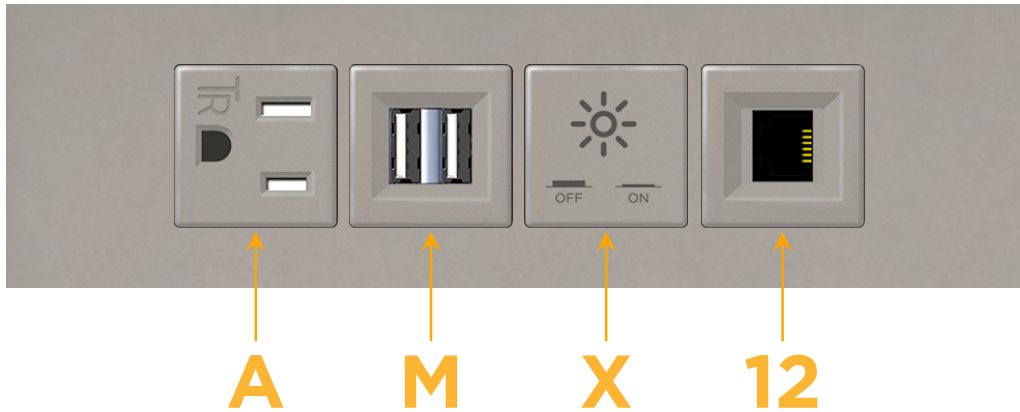

Trim Plate Finish: **UNICOLOR™ SATIN NICKEL (ABS)**

Custom Finishes Available

M-POWER-4TS2-AMX12-S2ATP

Features:

Module/Port Options:

- A** Tamper Resistant AC Receptacle
- E** USB-A & USB-C (20W)
- M** Double USB-A (Fast Charging Ports - 18W)
- H** HDMI
- 6** CAT 6
- 12** RJ 12
- X** Switched AC
- Y** 3-Way Switch (Low Voltage)
- V** USB-C (45W High Speed Charging Port)
- S** USB-C (25W High Speed Charging Port)
- R** Switched AC (Rocker Switch)
- D** Dimmer Switch

Plug:

Supplied with Low Profile Flat 45° Angle 120 VAC Plug

Optional Standard Straight 120 VAC Plug

Optional Straight 120 VAC Pass-through Plug

- CLEAN, COMPACT DESIGN
- STREAMLINED
- LOW PROFILE
- SIDE-EXITING CORDS
- PLUG & PLAY
- 6' AC CORD & PLUG (FLAT PLUG STANDARD)
- CUSTOMIZABLE CONFIGURATIONS AND FINISHES
- UL LISTED FOR MOUNTING IN FURNITURE
- 15A

M-POWER-4T

AC POWER & DATA CONNECTIVITY SOLUTION

M-POWER-4TS2-AMX12-S2ATP

Specs:

Modules/Ports:

- A** Tamper Resistant AC Receptacle
- M** Double USB-A (Fast Charging Ports - 18W)
- X** Switched AC
- 12** RJ 12