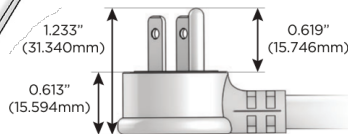

M-POWER-4T

AC POWER & DATA CONNECTIVITY SOLUTION

M-POWER-4TS2-AMX12-S2ATP

Specs:

Modules/Ports:

- **A** Tamper Resistant AC Receptacle
- **M** Double USB-A (Fast Charging Ports - 18W)
- **X** Switched AC
- **12** RJ 12

A M X 12