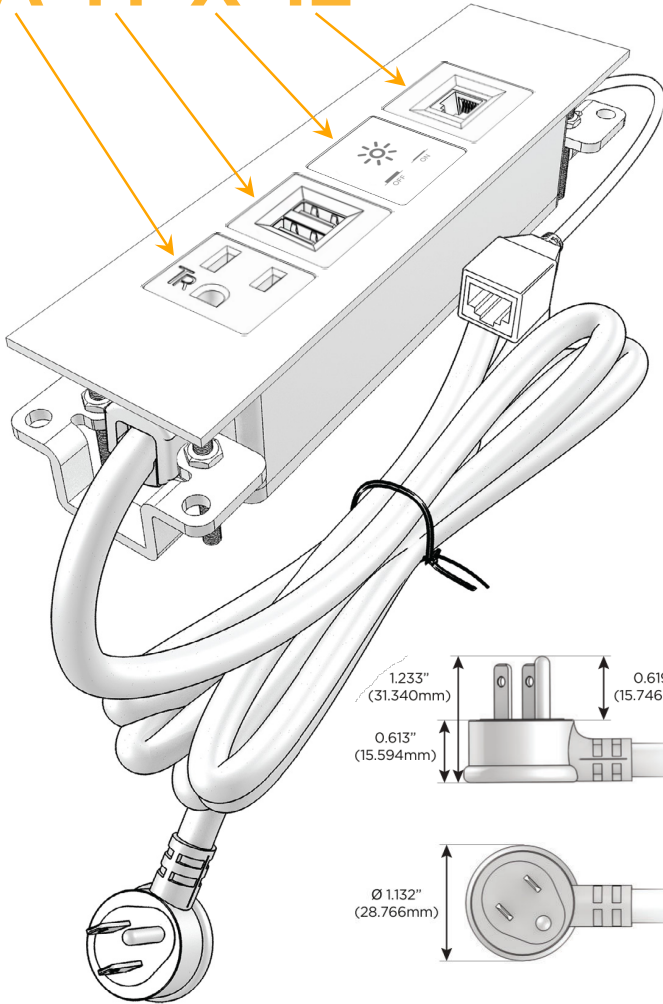

M-POWER-4T

AC POWER & DATA CONNECTIVITY SOLUTION

M-POWER-4TS2-AMX12-S2ATP

Specs:

Modules/Ports:

- **A** Tamper Resistant AC Receptacle
- **M** Double USB-A (Fast Charging Ports - 18W)
- **X** Switched AC
- **12** RJ 12

A M X 12

Distributed by

Mormax Company, Inc.

8 Westchester Plaza

Elmsford, NY 10523

914-699-0101

sales@mormax.com

mormax.com

FURNITURE POWER DISTRIBUTION UNIT