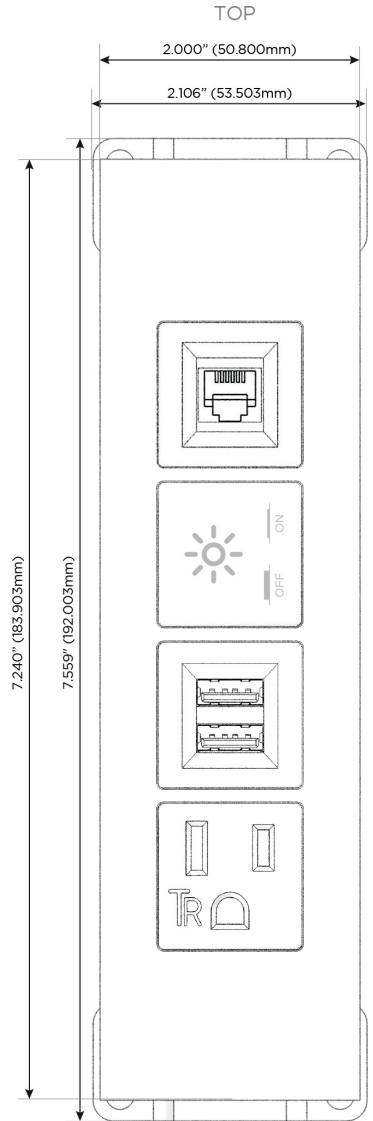

M-POWER-4T

AC POWER & DATA CONNECTIVITY SOLUTION

M-POWER-4TS2-AMX12-S2ATP

Specs:

Modules/Ports:

- **A** Tamper Resistant AC Receptacle
- **M** Double USB-A (Fast Charging Ports - 18W)
- **X** Switched AC
- **12** RJ 12

A M X 12

Distributed by

Mormax Company, Inc.

8 Westchester Plaza

Elmsford, NY 10523

914-699-0101

sales@mormax.com

mormax.com

FURNITURE POWER DISTRIBUTION UNIT