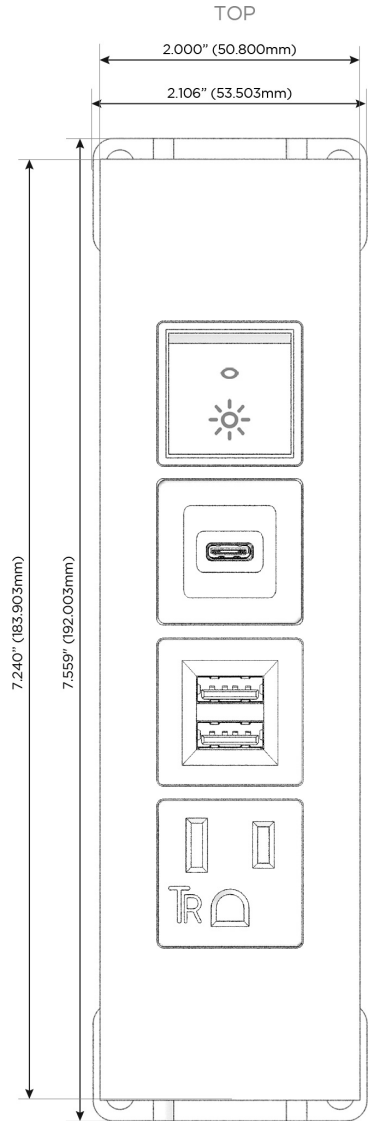

Trim Plate Finish: **UNICOLOR™ SATIN NICKEL (ABS)**

Custom Finishes Available

M-POWER-4TS2-AMSR-S2ATP

Features:

Module/Port Options:

- A** Tamper Resistant AC Receptacle
- E** USB-A & USB-C (20W)
- M** Double USB-A (Fast Charging Ports - 18W)
- H** HDMI
- 6** CAT 6
- 12** RJ 12
- X** Switched AC
- Y** 3-Way Switch (Low Voltage)
- V** USB-C (45W High Speed Charging Port)
- S** USB-C (25W High Speed Charging Port)
- R** Switched AC (Rocker Switch)
- D** Dimmer Switch

Plug:

Supplied with Low Profile Flat 45° Angle 120 VAC Plug

Optional Standard Straight 120 VAC Plug

Optional Straight 120 VAC Pass-through Plug

- CLEAN, COMPACT DESIGN
- STREAMLINED
- LOW PROFILE
- SIDE-EXITING CORDS
- PLUG & PLAY
- 6' AC CORD & PLUG (FLAT PLUG STANDARD)
- CUSTOMIZABLE CONFIGURATIONS AND FINISHES
- UL LISTED FOR MOUNTING IN FURNITURE
- 15A

M-POWER-4T

AC POWER & DATA CONNECTIVITY SOLUTION

M-POWER-4TS2-AMSR-S2ATP

Specs:

Modules/Ports:

- A** Tamper Resistant AC Receptacle
- M** Double USB-A (Fast Charging Ports - 18W)
- S** USB-C (25W High Speed Charging Port)
- R** Switched AC (Rocker Switch)