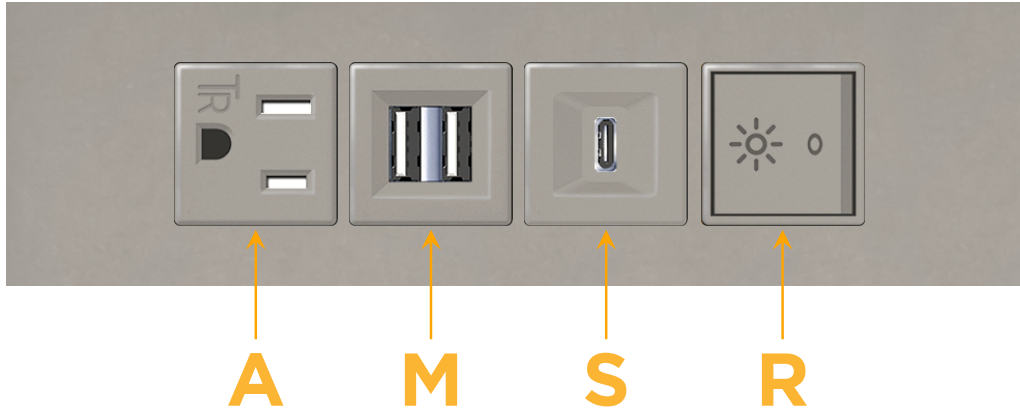

Trim Plate Finish: **UNICOLOR™ SATIN NICKEL (ABS)**

Custom Finishes Available

M-POWER-4TS2-AMSR-S2ATP

Features:

Module/Port Options:

- A** Tamper Resistant AC Receptacle
- E** USB-A & USB-C (20W)
- M** Double USB-A (Fast Charging Ports - 18W)
- H** HDMI
- 6** CAT 6
- 12** RJ 12
- X** Switched AC
- Y** 3-Way Switch (Low Voltage)
- V** USB-C (45W High Speed Charging Port)
- S** USB-C (25W High Speed Charging Port)
- R** Switched AC (Rocker Switch)
- D** Dimmer Switch

Plug:

Supplied with Low Profile Flat 45° Angle 120 VAC Plug

Optional Standard Straight 120 VAC Plug

Optional Straight 120 VAC Pass-through Plug

- CLEAN, COMPACT DESIGN
- STREAMLINED
- LOW PROFILE
- SIDE-EXITING CORDS
- PLUG & PLAY
- 6' AC CORD & PLUG (FLAT PLUG STANDARD)
- CUSTOMIZABLE CONFIGURATIONS AND FINISHES
- UL LISTED FOR MOUNTING IN FURNITURE
- 15A

M-POWER-4T

AC POWER & DATA CONNECTIVITY SOLUTION

M-POWER-4TS2-AMSR-S2ATP

Specs:

Modules/Ports:

- A** Tamper Resistant AC Receptacle
- M** Double USB-A (Fast Charging Ports - 18W)
- S** USB-C (25W High Speed Charging Port)
- R** Switched AC (Rocker Switch)