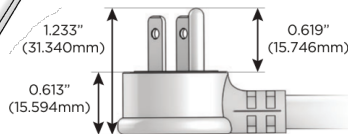

Plug:

Supplied with Low Profile Flat 45° Angle 120 VAC Plug

Optional Standard Straight 120 VAC Plug

Optional Straight 120 VAC Pass-through Plug

- CLEAN, COMPACT DESIGN
- STREAMLINED
- LOW PROFILE
- SIDE-EXITING CORDS
- PLUG & PLAY
- 6' AC CORD & PLUG (FLAT PLUG STANDARD)
- CUSTOMIZABLE CONFIGURATIONS AND FINISHES
- UL LISTED FOR MOUNTING IN FURNITURE
- 15A

M-POWER-4T

AC POWER & DATA CONNECTIVITY SOLUTION

M-POWER-4TS2-AMSR-S2ATP

Specs:

Modules/Ports:

- A** Tamper Resistant AC Receptacle
- M** Double USB-A (Fast Charging Ports - 18W)
- S** USB-C (25W High Speed Charging Port)
- R** Switched AC (Rocker Switch)