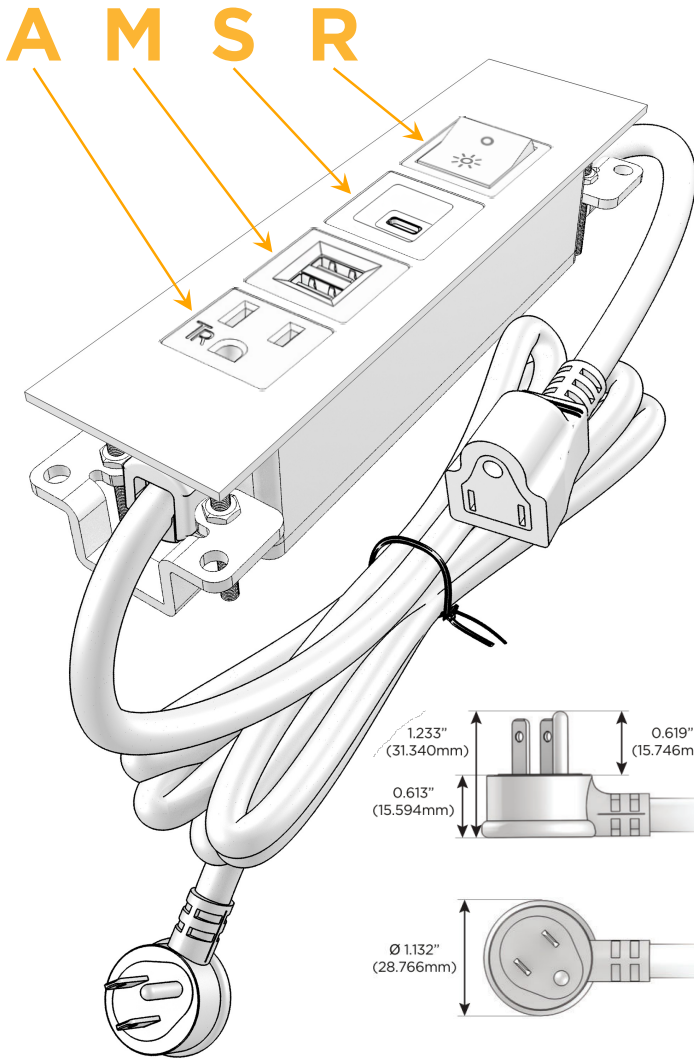

Trim Plate Finish: **UNICOLOR™ SATIN NICKEL (ABS)**

Custom Finishes Available

M-POWER-4TS2-AMSR-S2ATP

Features:

Module/Port Options:

- A** Tamper Resistant AC Receptacle
- E** USB-A & USB-C (20W)
- M** Double USB-A (Fast Charging Ports - 18W)
- H** HDMI
- 6** CAT 6
- 12** RJ 12
- X** Switched AC
- Y** 3-Way Switch (Low Voltage)
- V** USB-C (45W High Speed Charging Port)
- S** USB-C (25W High Speed Charging Port)
- R** Switched AC (Rocker Switch)
- D** Dimmer Switch

Plug:

Supplied with Low Profile Flat 45° Angle 120 VAC Plug

Optional Standard Straight 120 VAC Plug

Optional Straight 120 VAC Pass-through Plug

- CLEAN, COMPACT DESIGN
- STREAMLINED
- LOW PROFILE
- SIDE-EXITING CORDS
- PLUG & PLAY
- 6' AC CORD & PLUG (FLAT PLUG STANDARD)
- CUSTOMIZABLE CONFIGURATIONS AND FINISHES
- UL LISTED FOR MOUNTING IN FURNITURE
- 15A

M-POWER-4T

AC POWER & DATA CONNECTIVITY SOLUTION

M-POWER-4TS2-AMSR-S2ATP

Specs:

Modules/Ports:

- A** Tamper Resistant AC Receptacle
- M** Double USB-A (Fast Charging Ports - 18W)
- S** USB-C (25W High Speed Charging Port)
- R** Switched AC (Rocker Switch)