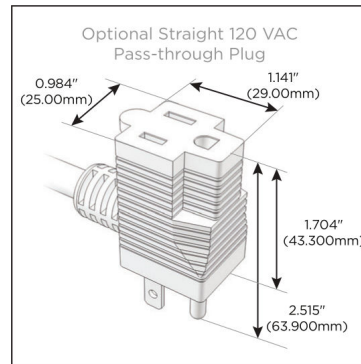

M-POWER-4T

AC POWER & DATA CONNECTIVITY SOLUTION

M-POWER-4TS2-AMMA-S2ATP

Specs:

Modules/Ports:

- **A** Tamper Resistant AC Receptacle
- **M** Double USB-A (Fast Charging Ports - 18W)