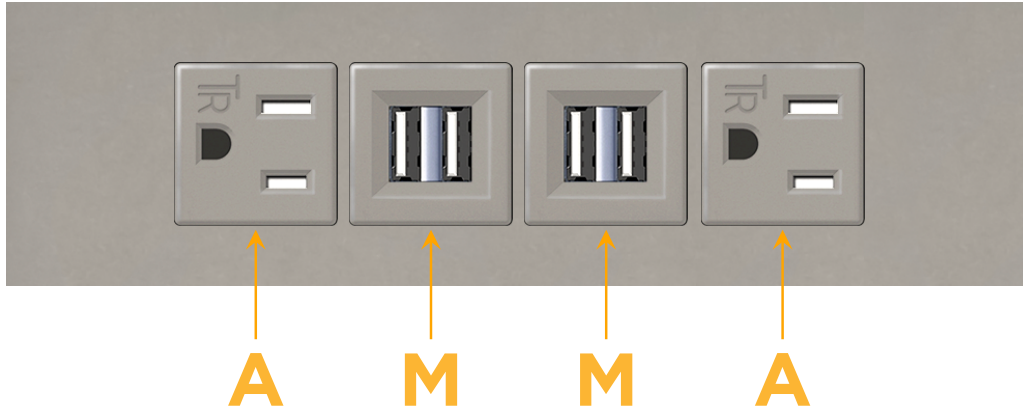

M-POWER-4T

AC POWER & DATA CONNECTIVITY SOLUTION

M-POWER-4TS2-AMMA-S2ATP

Distributed by

Mormax Company, Inc.

8 Westchester Plaza

Elmsford, NY 10523

914-699-0101

sales@mormax.com

mormax.com

Metro Light & Power's line of power & data solutions offers sophisticated design elements combined with greater ease of installation. Streamlined and low-profile, enhanced by side-exiting cords, our outlets advance the industry with their cutting edge look and feel. We believe flexibility is key, and we provide a variety of mounting options, including the ability to mount in limited spaces. Our outlets are available in many finishes and configurations, in addition to a custom color and finish capability for our clients.

Trim Plate Finish: **UNICOLOR™ SATIN NICKEL (ABS)**

Custom Finishes Available

M-POWER-4TS2-AMMA-S2ATP

Features:

Module/Port Options:

- **A** Tamper Resistant AC Receptacle
- **E** USB-A & USB-C (20W)
- **M** Double USB-A (Fast Charging Ports - 18W)
- **H** HDMI
- **6** CAT 6
- **12** RJ 12
- **X** Switched AC
- **Y** 3-Way Switch (Low Voltage)
- **V** USB-C (45W High Speed Charging Port)
- **S** USB-C (25W High Speed Charging Port)
- **R** Switched AC (Rocker Switch)
- **D** Dimmer Switch

Plug:

Supplied with Low Profile Flat 45° Angle 120 VAC Plug

Optional Standard Straight 120 VAC Plug

Optional Straight 120 VAC Pass-through Plug

- CLEAN, COMPACT DESIGN
- STREAMLINED
- LOW PROFILE
- SIDE-EXITING CORDS
- PLUG & PLAY
- 6' AC CORD & PLUG (FLAT PLUG STANDARD)
- CUSTOMIZABLE CONFIGURATIONS AND FINISHES
- UL LISTED FOR MOUNTING IN FURNITURE
- 15A