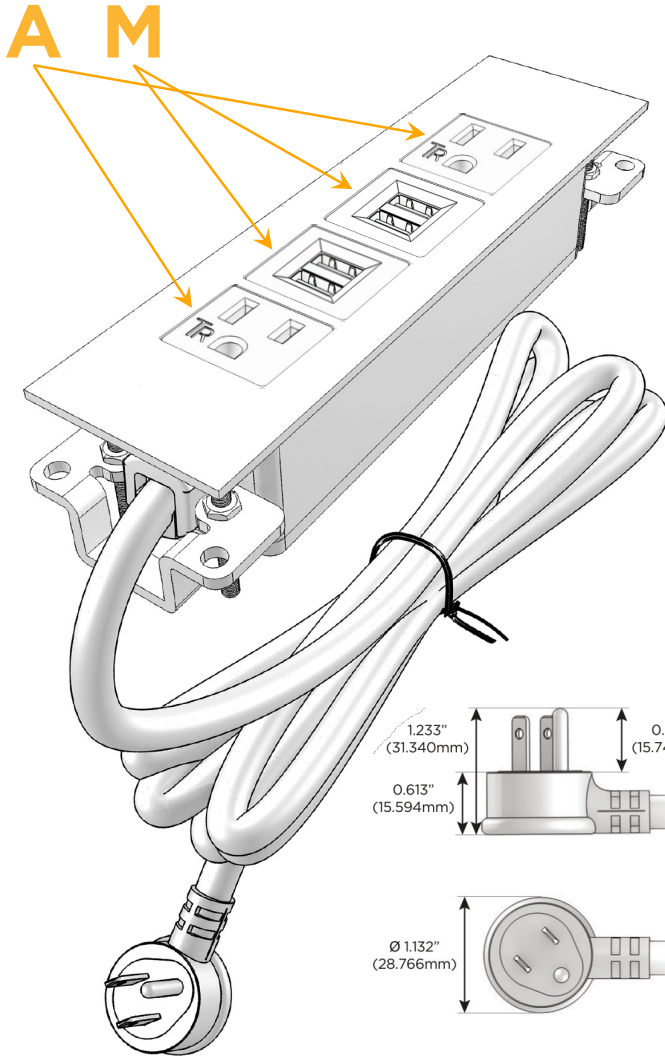

### Module/Port Options:

- A** Tamper Resistant AC Receptacle
- E** USB-A & USB-C (20W)
- M** Double USB-A (Fast Charging Ports - 18W)
- H** HDMI
- 6** CAT 6
- 12** RJ 12
- X** Switched AC
- Y** 3-Way Switch (Low Voltage)
- V** USB-C (45W High Speed Charging Port)
- S** USB-C (25W High Speed Charging Port)
- R** Switched AC (Rocker Switch)
- D** Dimmer Switch

### Plug:

Supplied with Low Profile Flat 45° Angle 120 VAC Plug

Optional Standard Straight 120 VAC Plug

Optional Straight 120 VAC Pass-through Plug

- CLEAN, COMPACT DESIGN
- STREAMLINED
- LOW PROFILE
- SIDE-EXITING CORDS
- PLUG & PLAY
- 6' AC CORD & PLUG (FLAT PLUG STANDARD)
- CUSTOMIZABLE CONFIGURATIONS AND FINISHES
- UL LISTED FOR MOUNTING IN FURNITURE
- 15A

## AC POWER & DATA CONNECTIVITY SOLUTION

M-POWER-4TS2-AMMA-S2ATP

Specs:

### Modules/Ports:

- A** Tamper Resistant AC Receptacle
- M** Double USB-A (Fast Charging Ports - 18W)

Distributed by

Mormax Company, Inc.

8 Westchester Plaza

Elmsford, NY 10523

914-699-0101

sales@mormax.com