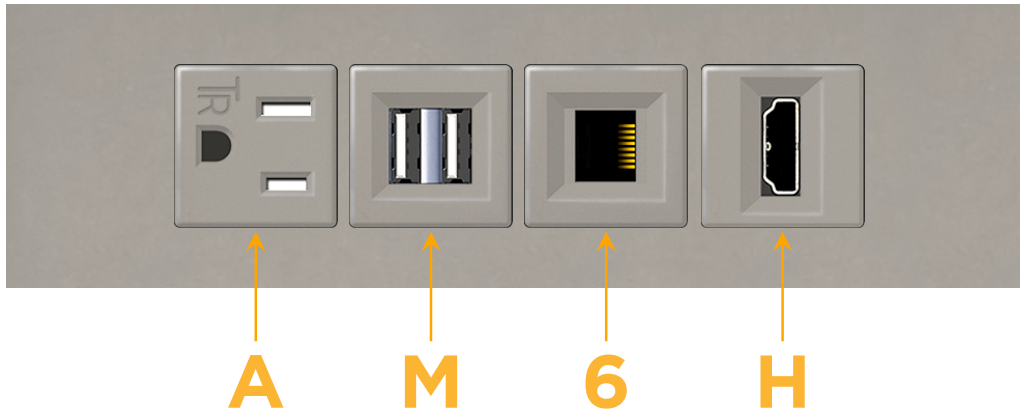

M-POWER-4T

AC POWER & DATA CONNECTIVITY SOLUTION

M-POWER-4TS2-AM6H-S2ATP

Distributed by

Mormax Company, Inc.

8 Westchester Plaza

Elmsford, NY 10523

914-699-0101

sales@mormax.com

mormax.com

Metro Light & Power's line of power & data solutions offers sophisticated design elements combined with greater ease of installation. Streamlined and low-profile, enhanced by side-exiting cords, our outlets advance the industry with their cutting edge look and feel. We believe flexibility is key, and we provide a variety of mounting options, including the ability to mount in limited spaces. Our outlets are available in many finishes and configurations, in addition to a custom color and finish capability for our clients.

Trim Plate Finish: **UNICOLOR™ SATIN NICKEL (ABS)**

Custom Finishes Available

M-POWER-4TS2-AM6H-S2ATP

Features:

Module/Port Options:

- **A** Tamper Resistant AC Receptacle
- **E** USB-A & USB-C (20W)
- **M** Double USB-A (Fast Charging Ports - 18W)
- **H** HDMI
- **6** CAT 6
- **12** RJ 12
- **X** Switched AC
- **Y** 3-Way Switch (Low Voltage)
- **V** USB-C (45W High Speed Charging Port)
- **S** USB-C (25W High Speed Charging Port)
- **R** Switched AC (Rocker Switch)
- **D** Dimmer Switch

Plug:

Supplied with Low Profile Flat 45° Angle 120 VAC Plug

Optional Standard Straight 120 VAC Plug

Optional Straight 120 VAC Pass-through Plug

- CLEAN, COMPACT DESIGN
- STREAMLINED
- LOW PROFILE
- SIDE-EXITING CORDS
- PLUG & PLAY
- 6' AC CORD & PLUG (FLAT PLUG STANDARD)
- CUSTOMIZABLE CONFIGURATIONS AND FINISHES
- UL LISTED FOR MOUNTING IN FURNITURE
- 15A