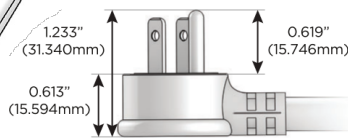

M-POWER-4T

AC POWER & DATA CONNECTIVITY SOLUTION

M-POWER-4TS2-AM6H-S2ATP

Specs:

Modules/Ports:

- **A** Tamper Resistant AC Receptacle
- **M** Double USB-A (Fast Charging Ports - 18W)
- **6** CAT 6
- **H** HDMI

A M 6 H