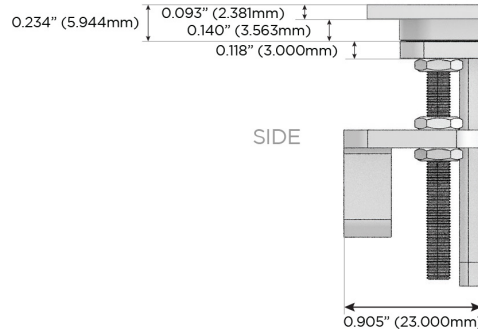

M-POWER-4T

AC POWER & DATA CONNECTIVITY SOLUTION

M-POWER-4TS2-AM6H-S2ATP

Specs:

Modules/Ports:

- **A** Tamper Resistant AC Receptacle
- **M** Double USB-A (Fast Charging Ports - 18W)
- **6** CAT 6
- **H** HDMI

A M 6 H

Distributed by

Mormax Company, Inc.

8 Westchester Plaza

Elmsford, NY 10523

914-699-0101

sales@mormax.com

mormax.com