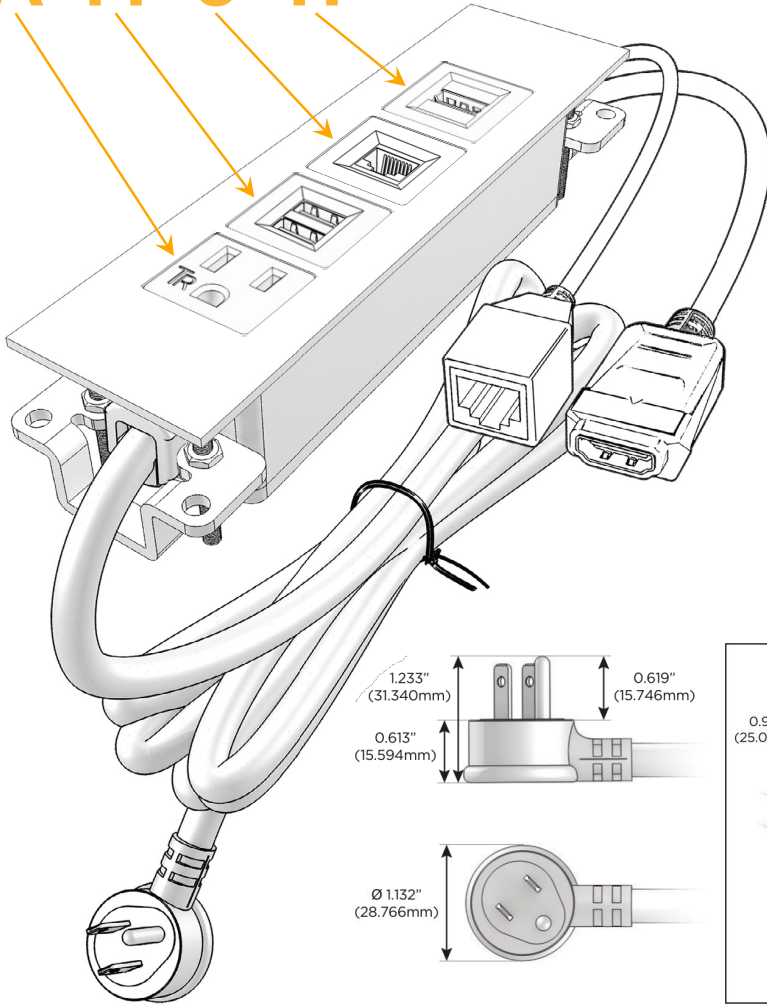

M-POWER-4T

AC POWER & DATA CONNECTIVITY SOLUTION

M-POWER-4TS2-AM6H-S2ATP

Specs:

Modules/Ports:

- **A** Tamper Resistant AC Receptacle
- **M** Double USB-A (Fast Charging Ports - 18W)
- **6** CAT 6
- **H** HDMI

A M 6 H

Distributed by

Mormax Company, Inc.

8 Westchester Plaza

Elmsford, NY 10523

914-699-0101

sales@mormax.com

mormax.com