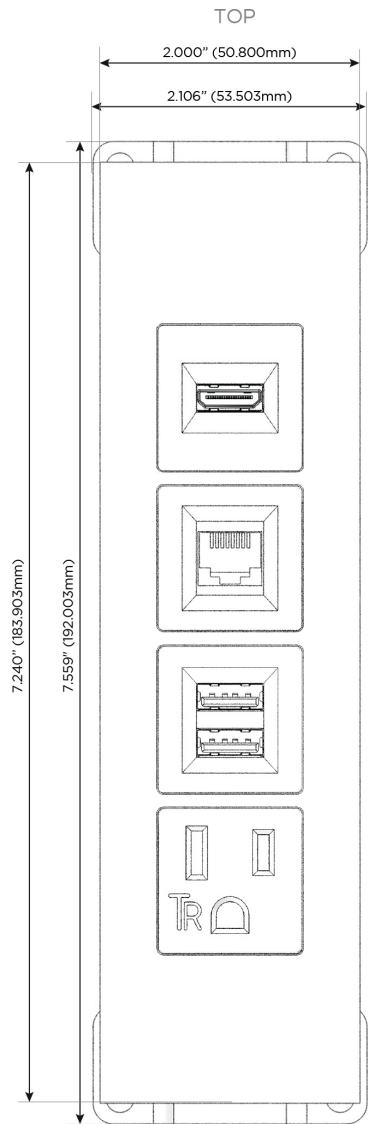

M-POWER-4T

AC POWER & DATA CONNECTIVITY SOLUTION

M-POWER-4TS2-AM6H-S2ATP

Specs:

Modules/Ports:

- **A** Tamper Resistant AC Receptacle
- **M** Double USB-A (Fast Charging Ports - 18W)
- **6** CAT 6
- **H** HDMI

A M 6 H

Distributed by

Mormax Company, Inc.

8 Westchester Plaza

Elmsford, NY 10523

914-699-0101

sales@mormax.com

mormax.com