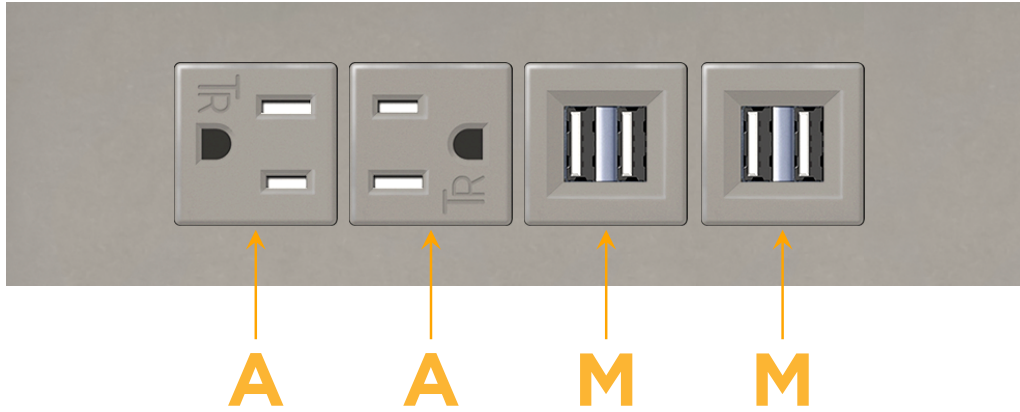

M-POWER-4T

AC POWER & DATA CONNECTIVITY SOLUTION

M-POWER-4TS2-AAMM-S2ATP

Distributed by

Mormax Company, Inc.

8 Westchester Plaza

Elmsford, NY 10523

914-699-0101

sales@mormax.com

mormax.com

Metro Light & Power's line of power & data solutions offers sophisticated design elements combined with greater ease of installation. Streamlined and low-profile, enhanced by side-exiting cords, our outlets advance the industry with their cutting edge look and feel. We believe flexibility is key, and we provide a variety of mounting options, including the ability to mount in limited spaces. Our outlets are available in many finishes and configurations, in addition to a custom color and finish capability for our clients.

Trim Plate Finish: **UNICOLOR™ SATIN NICKEL (ABS)**

Custom Finishes Available

M-POWER-4TS2-AAMM-S2ATP

Features:

Module/Port Options:

- **A** Tamper Resistant AC Receptacle
- **E** USB-A & USB-C (20W)
- **M** Double USB-A (Fast Charging Ports - 18W)
- **H** HDMI
- **6** CAT 6
- **12** RJ 12
- **X** Switched AC
- **Y** 3-Way Switch (Low Voltage)
- **V** USB-C (45W High Speed Charging Port)
- **S** USB-C (25W High Speed Charging Port)
- **R** Switched AC (Rocker Switch)
- **D** Dimmer Switch

Plug:

Supplied with Low Profile Flat 45° Angle 120 VAC Plug

Optional Standard Straight 120 VAC Plug

Optional Straight 120 VAC Pass-through Plug

- CLEAN, COMPACT DESIGN
- STREAMLINED
- LOW PROFILE
- SIDE-EXITING CORDS
- PLUG & PLAY
- 6' AC CORD & PLUG (FLAT PLUG STANDARD)
- CUSTOMIZABLE CONFIGURATIONS AND FINISHES
- UL LISTED FOR MOUNTING IN FURNITURE
- 15A