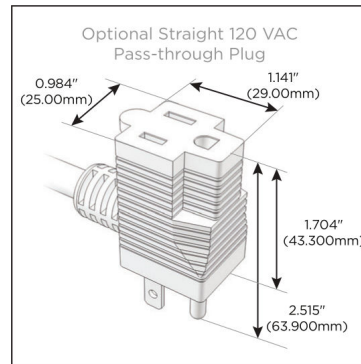

M-POWER-4T

AC POWER & DATA CONNECTIVITY SOLUTION

M-POWER-4TS2-AAMM-S2ATP

Specs:

Modules/Ports:

- **A** Tamper Resistant AC Receptacle
- **M** Double USB-A (Fast Charging Ports - 18W)