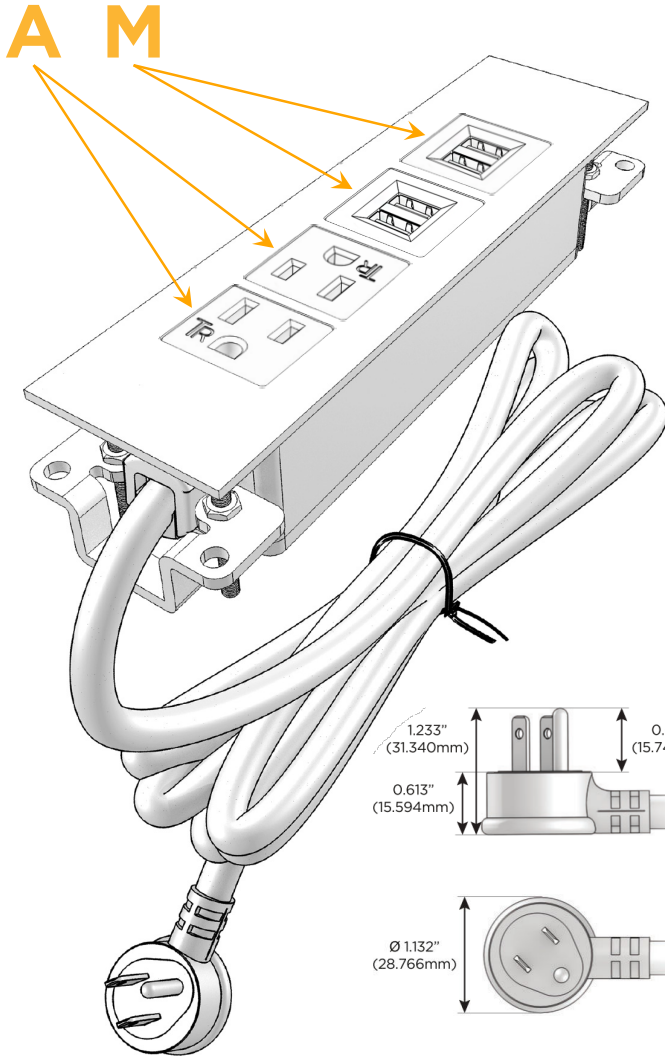

### Module/Port Options:

- A** Tamper Resistant AC Receptacle
- E** USB-A & USB-C (20W)
- M** Double USB-A (Fast Charging Ports - 18W)
- H** HDMI
- 6** CAT 6
- 12** RJ 12
- X** Switched AC
- Y** 3-Way Switch (Low Voltage)
- V** USB-C (45W High Speed Charging Port)
- S** USB-C (25W High Speed Charging Port)
- R** Switched AC (Rocker Switch)
- D** Dimmer Switch

### Plug:

Supplied with Low Profile Flat 45° Angle 120 VAC Plug

Optional Standard Straight 120 VAC Plug

Optional Straight 120 VAC Pass-through Plug

- CLEAN, COMPACT DESIGN
- STREAMLINED
- LOW PROFILE
- SIDE-EXITING CORDS
- PLUG & PLAY
- 6' AC CORD & PLUG (FLAT PLUG STANDARD)
- CUSTOMIZABLE CONFIGURATIONS AND FINISHES
- UL LISTED FOR MOUNTING IN FURNITURE
- 15A

## AC POWER & DATA CONNECTIVITY SOLUTION

M-POWER-4TS2-AAMM-S2ATP

Specs:

### Modules/Ports:

- A** Tamper Resistant AC Receptacle
- M** Double USB-A (Fast Charging Ports - 18W)

Distributed by

Mormax Company, Inc.

8 Westchester Plaza

Elmsford, NY 10523

914-699-0101

sales@mormax.com