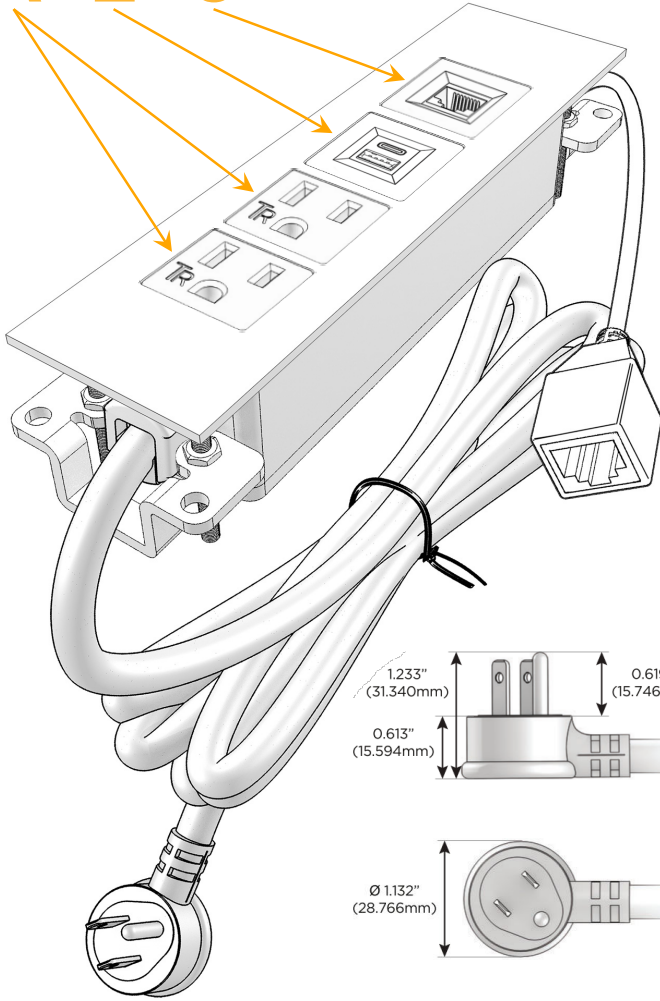

Trim Plate Finish: **UNICOLOR™ SATIN NICKEL (ABS)**

Custom Finishes Available

M-POWER-4TS2-AAE6-S2ATP

Features:

**Module/Port Options:**

- A** Tamper Resistant AC Receptacle
- E** USB-A & USB-C (20W)
- M** Double USB-A (Fast Charging Ports - 18W)
- H** HDMI
- 6** CAT 6
- 12** RJ 12
- X** Switched AC
- Y** 3-Way Switch (Low Voltage)
- V** USB-C (45W High Speed Charging Port)
- S** USB-C (25W High Speed Charging Port)
- R** Switched AC (Rocker Switch)
- D** Dimmer Switch

**Plug:**

Supplied with Low Profile Flat 45° Angle 120 VAC Plug

Optional Standard Straight 120 VAC Plug

Optional Straight 120 VAC Pass-through Plug

- CLEAN, COMPACT DESIGN
- STREAMLINED
- LOW PROFILE
- SIDE-EXITING CORDS
- PLUG & PLAY
- 6' AC CORD & PLUG (FLAT PLUG STANDARD)
- CUSTOMIZABLE CONFIGURATIONS AND FINISHES
- UL LISTED FOR MOUNTING IN FURNITURE
- 15A

# M-POWER-4T

AC POWER & DATA CONNECTIVITY SOLUTION

M-POWER-4TS2-AAE6-S2ATP

Specs:

**Modules/Ports:**

- A** Tamper Resistant AC Receptacle
- E** USB-A & USB-C (20W)
- 6** CAT 6

**A E 6**

Distributed by