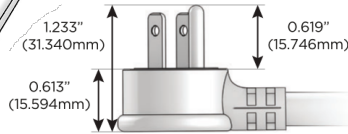

# M-POWER-4T

AC POWER & DATA CONNECTIVITY SOLUTION

M-POWER-4TS2-AAE6-S2ATP

Specs:

**Modules/Ports:**

- A** Tamper Resistant AC Receptacle
- E** USB-A & USB-C (20W)
- 6** CAT 6

**A E 6**

Distributed by