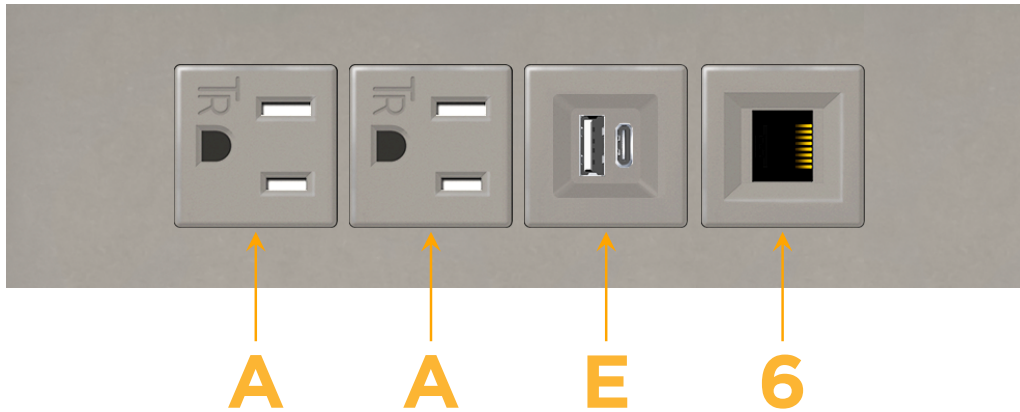

Trim Plate Finish: **UNICOLOR™ SATIN NICKEL (ABS)**

Custom Finishes Available

M-POWER-4TS2-AAE6-S2ATP

Features:

**Module/Port Options:**

- A** Tamper Resistant AC Receptacle
- E** USB-A & USB-C (20W)
- M** Double USB-A (Fast Charging Ports - 18W)
- H** HDMI
- 6** CAT 6
- 12** RJ 12
- X** Switched AC
- Y** 3-Way Switch (Low Voltage)
- V** USB-C (45W High Speed Charging Port)
- S** USB-C (25W High Speed Charging Port)
- R** Switched AC (Rocker Switch)
- D** Dimmer Switch

**Plug:**

Supplied with Low Profile Flat 45° Angle 120 VAC Plug

Optional Standard Straight 120 VAC Plug

Optional Straight 120 VAC Pass-through Plug

- CLEAN, COMPACT DESIGN
- STREAMLINED
- LOW PROFILE
- SIDE-EXITING CORDS
- PLUG & PLAY
- 6' AC CORD & PLUG (FLAT PLUG STANDARD)
- CUSTOMIZABLE CONFIGURATIONS AND FINISHES
- UL LISTED FOR MOUNTING IN FURNITURE
- 15A

# M-POWER-4T

AC POWER & DATA CONNECTIVITY SOLUTION

M-POWER-4TS2-AAE6-S2ATP

Specs:

**Modules/Ports:**

- A** Tamper Resistant AC Receptacle
- E** USB-A & USB-C (20W)
- 6** CAT 6

**A E 6**

Distributed by