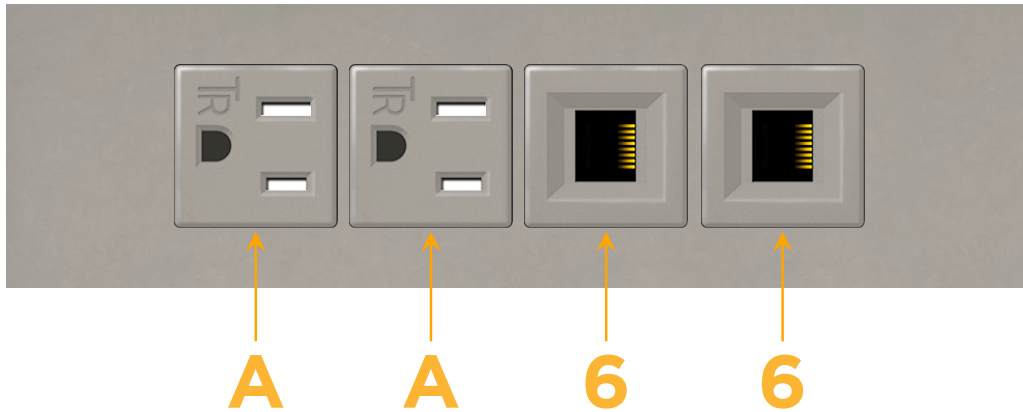

Trim Plate Finish: **UNICOLOR™ SATIN NICKEL (ABS)**

Custom Finishes Available

M-POWER-4TS2-AA66-S2ATP

Features:

Module/Port Options:

- A** Tamper Resistant AC Receptacle
- E** USB-A & USB-C (20W)
- M** Double USB-A (Fast Charging Ports - 18W)
- H** HDMI
- 6** CAT 6
- 12** RJ 12
- X** Switched AC
- Y** 3-Way Switch (Low Voltage)
- V** USB-C (45W High Speed Charging Port)
- S** USB-C (25W High Speed Charging Port)
- R** Switched AC (Rocker Switch)
- D** Dimmer Switch

Plug:

Supplied with Low Profile Flat 45° Angle 120 VAC Plug

Optional Standard Straight 120 VAC Plug

Optional Straight 120 VAC Pass-through Plug

- CLEAN, COMPACT DESIGN
- STREAMLINED
- LOW PROFILE
- SIDE-EXITING CORDS
- PLUG & PLAY
- 6' AC CORD & PLUG (FLAT PLUG STANDARD)
- CUSTOMIZABLE CONFIGURATIONS AND FINISHES
- UL LISTED FOR MOUNTING IN FURNITURE
- 15A