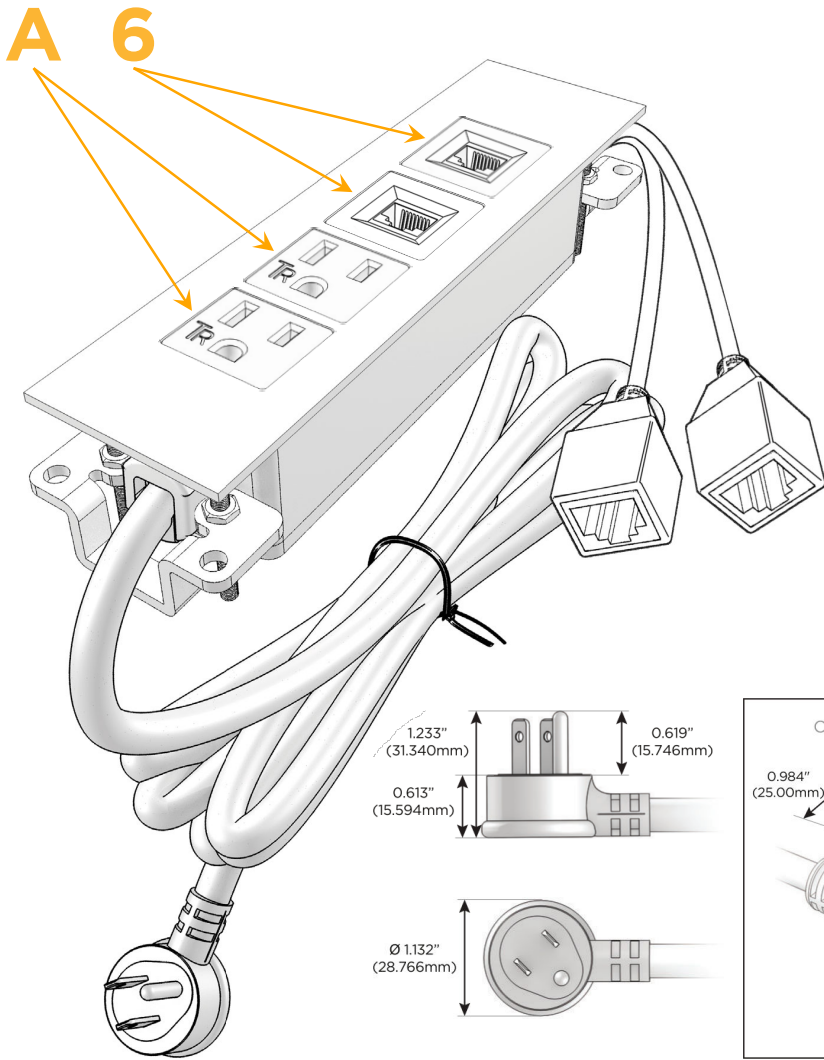

Trim Plate Finish: **UNICOLOR™ SATIN NICKEL (ABS)**

Custom Finishes Available

M-POWER-4TS2-AA66-S2ATP

Features:

Module/Port Options:

- A** Tamper Resistant AC Receptacle
- E** USB-A & USB-C (20W)
- M** Double USB-A (Fast Charging Ports - 18W)
- H** HDMI
- 6** CAT 6
- 12** RJ 12
- X** Switched AC
- Y** 3-Way Switch (Low Voltage)
- V** USB-C (45W High Speed Charging Port)
- S** USB-C (25W High Speed Charging Port)
- R** Switched AC (Rocker Switch)
- D** Dimmer Switch

Plug:

Supplied with Low Profile Flat 45° Angle 120 VAC Plug

Optional Standard Straight 120 VAC Plug

Optional Straight 120 VAC Pass-through Plug

- CLEAN, COMPACT DESIGN
- STREAMLINED
- LOW PROFILE
- SIDE-EXITING CORDS
- PLUG & PLAY
- 6' AC CORD & PLUG (FLAT PLUG STANDARD)
- CUSTOMIZABLE CONFIGURATIONS AND FINISHES
- UL LISTED FOR MOUNTING IN FURNITURE
- 15A

M-POWER-4T

AC POWER & DATA CONNECTIVITY SOLUTION

M-POWER-4TS2-AA66-S2ATP

Specs:

Modules/Ports:

- A** Tamper Resistant AC Receptacle
- 6** CAT 6

Distributed by

Mormax Company, Inc.