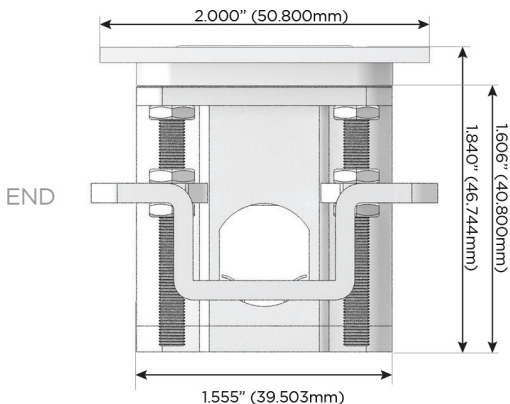

Plug:

Supplied with Low Profile Flat 45° Angle 120 VAC Plug

Optional Standard Straight 120 VAC Plug

Optional Straight 120 VAC Pass-through Plug

- CLEAN, COMPACT DESIGN
- STREAMLINED
- LOW PROFILE
- SIDE-EXITING CORDS
- PLUG & PLAY
- 6' AC CORD & PLUG (FLAT PLUG STANDARD)
- CUSTOMIZABLE CONFIGURATIONS AND FINISHES
- UL LISTED FOR MOUNTING IN FURNITURE
- 15A

M-POWER-4T

AC POWER & DATA CONNECTIVITY SOLUTION

M-POWER-4TS2-AA66-S2ATP

Specs:

Modules/Ports:

- A** Tamper Resistant AC Receptacle
- 6** CAT 6

Distributed by

Mormax Company, Inc.