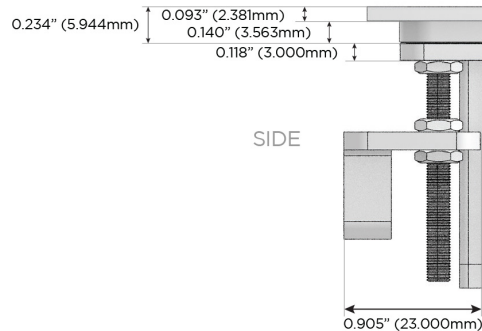

M-POWER-4T

AC POWER & DATA CONNECTIVITY SOLUTION

M-POWER-4TS2-AA66-S2ATP

Specs:

Modules/Ports:

- A** Tamper Resistant AC Receptacle
- 6** CAT 6

Distributed by

Mormax Company, Inc.