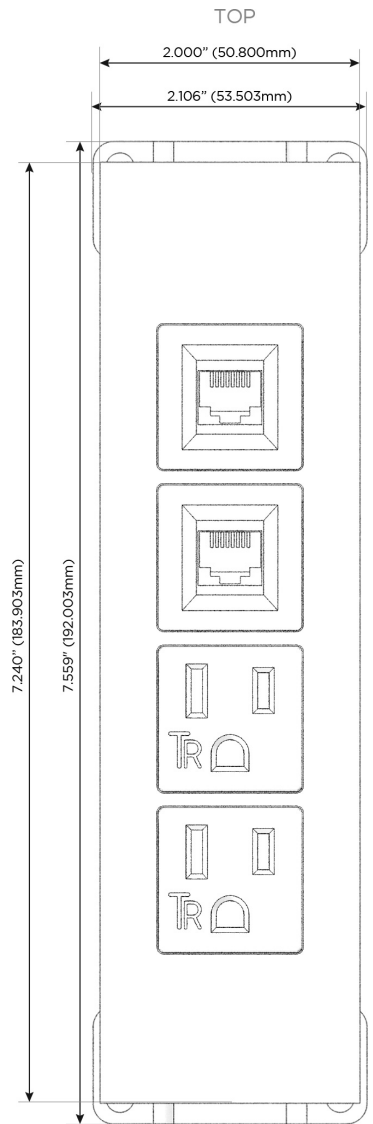

Trim Plate Finish: **UNICOLOR™ SATIN NICKEL (ABS)**

Custom Finishes Available

M-POWER-4TS2-AA66-S2ATP

Features:

Module/Port Options:

- A** Tamper Resistant AC Receptacle
- E** USB-A & USB-C (20W)
- M** Double USB-A (Fast Charging Ports - 18W)
- H** HDMI
- 6** CAT 6
- 12** RJ 12
- X** Switched AC
- Y** 3-Way Switch (Low Voltage)
- V** USB-C (45W High Speed Charging Port)
- S** USB-C (25W High Speed Charging Port)
- R** Switched AC (Rocker Switch)
- D** Dimmer Switch

Plug:

Supplied with Low Profile Flat 45° Angle 120 VAC Plug

Optional Standard Straight 120 VAC Plug

Optional Straight 120 VAC Pass-through Plug

- CLEAN, COMPACT DESIGN
- STREAMLINED
- LOW PROFILE
- SIDE-EXITING CORDS
- PLUG & PLAY
- 6' AC CORD & PLUG (FLAT PLUG STANDARD)
- CUSTOMIZABLE CONFIGURATIONS AND FINISHES
- UL LISTED FOR MOUNTING IN FURNITURE
- 15A

M-POWER-4T

AC POWER & DATA CONNECTIVITY SOLUTION

M-POWER-4TS2-AA66-S2ATP

Specs:

Modules/Ports:

- A** Tamper Resistant AC Receptacle
- 6** CAT 6

Distributed by

Mormax Company, Inc.