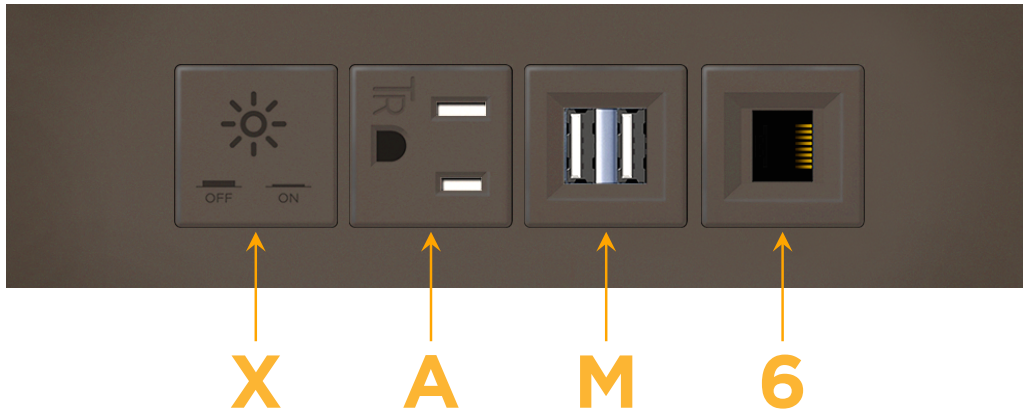

Trim Plate Finish: **UNICOLOR™ OIL RUBBED BRONZE (ABS)**

Custom Finishes Available

M-POWER-4TRZ-XAM6-RZATP

Features:

Module/Port Options:

- A** Tamper Resistant AC Receptacle
- E** USB-A & USB-C (20W)
- M** Double USB-A (Fast Charging Ports - 18W)
- H** HDMI
- 6** CAT 6
- 12** RJ 12
- X** Switched AC
- Y** 3-Way Switch (Low Voltage)
- V** USB-C (45W High Speed Charging Port)
- S** USB-C (25W High Speed Charging Port)
- R** Switched AC (Rocker Switch)
- D** Dimmer Switch

Plug:

Supplied with Low Profile Flat 45° Angle 120 VAC Plug

Optional Standard Straight 120 VAC Plug

Optional Straight 120 VAC Pass-through Plug

- CLEAN, COMPACT DESIGN
- STREAMLINED
- LOW PROFILE
- SIDE-EXITING CORDS
- PLUG & PLAY
- 6' AC CORD & PLUG (FLAT PLUG STANDARD)
- CUSTOMIZABLE CONFIGURATIONS AND FINISHES
- UL LISTED FOR MOUNTING IN FURNITURE
- 15A

M-POWER-4T

AC POWER & DATA CONNECTIVITY SOLUTION

M-POWER-4TRZ-XAM6-RZATP

Specs:

Modules/Ports:

- X** Switched AC
- A** Tamper Resistant AC Receptacle
- M** Double USB-A (Fast Charging Ports - 18W)
- 6** CAT 6