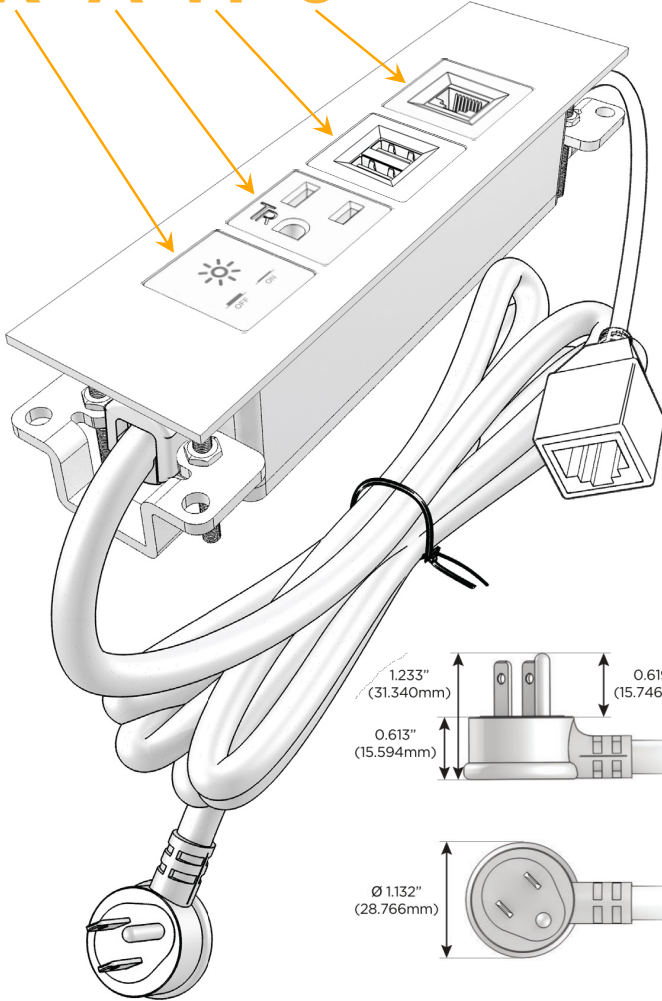

M-POWER-4T

AC POWER & DATA CONNECTIVITY SOLUTION

M-POWER-4TRZ-XAM6-RZATP

Specs:

Modules/Ports:

- **X** Switched AC
- **A** Tamper Resistant AC Receptacle
- **M** Double USB-A (Fast Charging Ports - 18W)
- **6** CAT 6

X A M 6