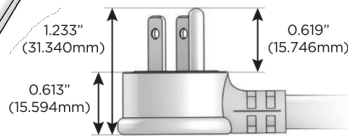

M-POWER-4T

AC POWER & DATA CONNECTIVITY SOLUTION

M-POWER-4TRZ-XAM6-RZATP

Specs:

Modules/Ports:

- **X** Switched AC
- **A** Tamper Resistant AC Receptacle
- **M** Double USB-A (Fast Charging Ports - 18W)
- **6** CAT 6

X A M 6