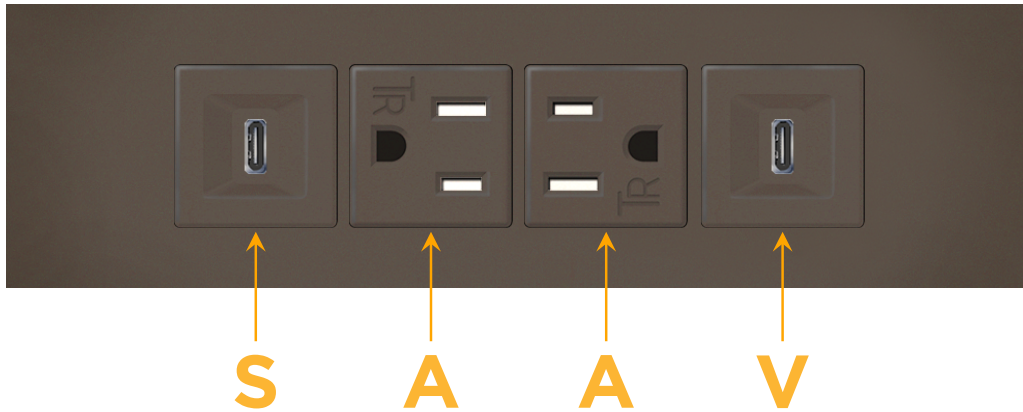

Trim Plate Finish: **UNICOLOR™ OIL RUBBED BRONZE (ABS)**

Custom Finishes Available

M-POWER-4TRZ-SAAV-RZATP

Features:

Module/Port Options:

- A** Tamper Resistant AC Receptacle
- E** USB-A & USB-C (20W)
- M** Double USB-A (Fast Charging Ports - 18W)
- H** HDMI
- 6** CAT 6
- 12** RJ 12
- X** Switched AC
- Y** 3-Way Switch (Low Voltage)
- V** USB-C (45W High Speed Charging Port)
- S** USB-C (25W High Speed Charging Port)
- R** Switched AC (Rocker Switch)
- D** Dimmer Switch

Plug:

Supplied with Low Profile Flat 45° Angle 120 VAC Plug

Optional Standard Straight 120 VAC Plug

Optional Straight 120 VAC Pass-through Plug

- CLEAN, COMPACT DESIGN
- STREAMLINED
- LOW PROFILE
- SIDE-EXITING CORDS
- PLUG & PLAY
- 6' AC CORD & PLUG (FLAT PLUG STANDARD)
- CUSTOMIZABLE CONFIGURATIONS AND FINISHES
- UL LISTED FOR MOUNTING IN FURNITURE
- 15A

M-POWER-4T

AC POWER & DATA CONNECTIVITY SOLUTION

M-POWER-4TRZ-SAAV-RZATP

Specs:

Modules/Ports:

- S** USB-C (25W High Speed Charging Port)
- A** Tamper Resistant AC Receptacle
- V** USB-C (45W High Speed Charging Port)