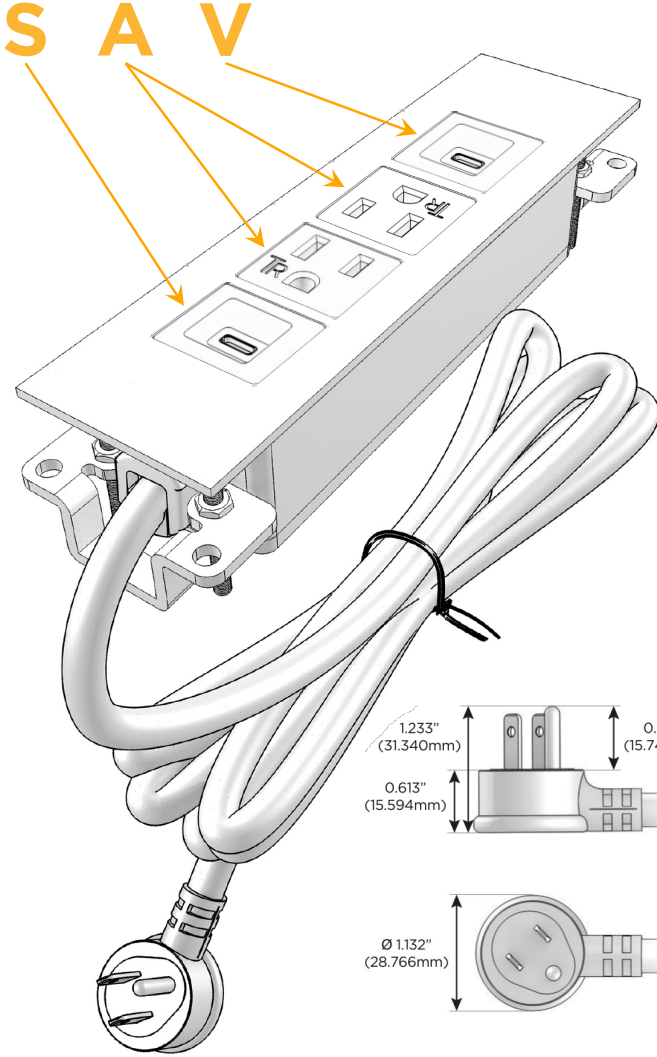

Trim Plate Finish: **UNICOLOR™ OIL RUBBED BRONZE (ABS)**

Custom Finishes Available

M-POWER-4TRZ-SAAV-RZATP

Features:

Module/Port Options:

- A** Tamper Resistant AC Receptacle
- E** USB-A & USB-C (20W)
- M** Double USB-A (Fast Charging Ports - 18W)
- H** HDMI
- 6** CAT 6
- 12** RJ 12
- X** Switched AC
- Y** 3-Way Switch (Low Voltage)
- V** USB-C (45W High Speed Charging Port)
- S** USB-C (25W High Speed Charging Port)
- R** Switched AC (Rocker Switch)
- D** Dimmer Switch

Plug:

Supplied with Low Profile Flat 45° Angle 120 VAC Plug

Optional Standard Straight 120 VAC Plug

Optional Straight 120 VAC Pass-through Plug

- CLEAN, COMPACT DESIGN
- STREAMLINED
- LOW PROFILE
- SIDE-EXITING CORDS
- PLUG & PLAY
- 6' AC CORD & PLUG (FLAT PLUG STANDARD)
- CUSTOMIZABLE CONFIGURATIONS AND FINISHES
- UL LISTED FOR MOUNTING IN FURNITURE
- 15A

M-POWER-4T

AC POWER & DATA CONNECTIVITY SOLUTION

M-POWER-4TRZ-SAAV-RZATP

Specs:

Modules/Ports:

- S** USB-C (25W High Speed Charging Port)
- A** Tamper Resistant AC Receptacle
- V** USB-C (45W High Speed Charging Port)