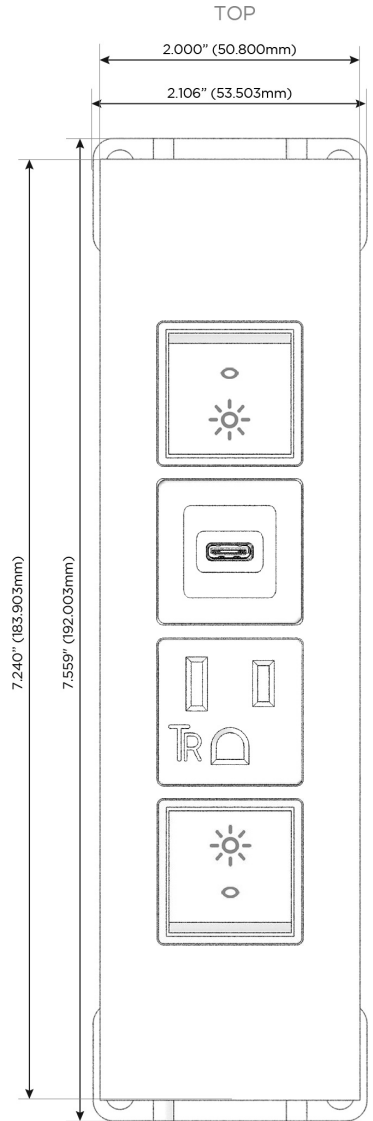

Trim Plate Finish: **UNICOLOR™ OIL RUBBED BRONZE (ABS)**

Custom Finishes Available

M-POWER-4TRZ-RASR-RZATP

Features:

Module/Port Options:

- A** Tamper Resistant AC Receptacle
- E** USB-A & USB-C (20W)
- M** Double USB-A (Fast Charging Ports - 18W)
- H** HDMI
- 6** CAT 6
- 12** RJ 12
- X** Switched AC
- Y** 3-Way Switch (Low Voltage)
- V** USB-C (45W High Speed Charging Port)
- S** USB-C (25W High Speed Charging Port)
- R** Switched AC (Rocker Switch)
- D** Dimmer Switch

Plug:

Supplied with Low Profile Flat 45° Angle 120 VAC Plug

Optional Standard Straight 120 VAC Plug

Optional Straight 120 VAC Pass-through Plug

- CLEAN, COMPACT DESIGN
- STREAMLINED
- LOW PROFILE
- SIDE-EXITING CORDS
- PLUG & PLAY
- 6' AC CORD & PLUG (FLAT PLUG STANDARD)
- CUSTOMIZABLE CONFIGURATIONS AND FINISHES
- UL LISTED FOR MOUNTING IN FURNITURE
- 15A

M-POWER-4T

AC POWER & DATA CONNECTIVITY SOLUTION

M-POWER-4TRZ-RASR-RZATP

Specs:

Modules/Ports:

- R** Switched AC (Rocker Switch)
- A** Tamper Resistant AC Receptacle
- S** USB-C (25W High Speed Charging Port)