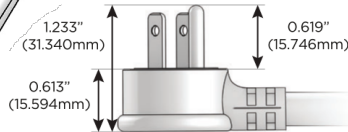

M-POWER-4T

AC POWER & DATA CONNECTIVITY SOLUTION

M-POWER-4TRZ-RASR-RZATP

Specs:

Modules/Ports:

- R** Switched AC (Rocker Switch)
- A** Tamper Resistant AC Receptacle
- S** USB-C (25W High Speed Charging Port)