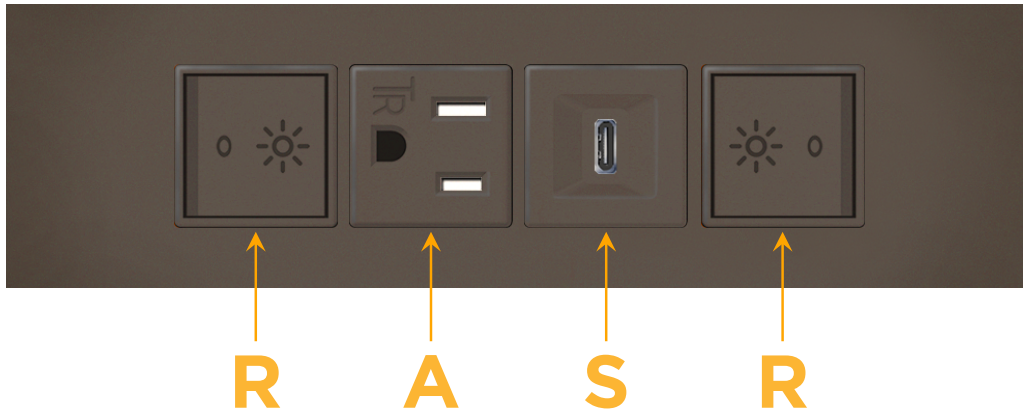

Trim Plate Finish: **UNICOLOR™ OIL RUBBED BRONZE (ABS)**

Custom Finishes Available

M-POWER-4TRZ-RASR-RZATP

Features:

Module/Port Options:

- A** Tamper Resistant AC Receptacle
- E** USB-A & USB-C (20W)
- M** Double USB-A (Fast Charging Ports - 18W)
- H** HDMI
- 6** CAT 6
- 12** RJ 12
- X** Switched AC
- Y** 3-Way Switch (Low Voltage)
- V** USB-C (45W High Speed Charging Port)
- S** USB-C (25W High Speed Charging Port)
- R** Switched AC (Rocker Switch)
- D** Dimmer Switch

Plug:

Supplied with Low Profile Flat 45° Angle 120 VAC Plug

Optional Standard Straight 120 VAC Plug

Optional Straight 120 VAC Pass-through Plug

- CLEAN, COMPACT DESIGN
- STREAMLINED
- LOW PROFILE
- SIDE-EXITING CORDS
- PLUG & PLAY
- 6' AC CORD & PLUG (FLAT PLUG STANDARD)
- CUSTOMIZABLE CONFIGURATIONS AND FINISHES
- UL LISTED FOR MOUNTING IN FURNITURE
- 15A

M-POWER-4T

AC POWER & DATA CONNECTIVITY SOLUTION

M-POWER-4TRZ-RASR-RZATP

Specs:

Modules/Ports:

- R** Switched AC (Rocker Switch)
- A** Tamper Resistant AC Receptacle
- S** USB-C (25W High Speed Charging Port)