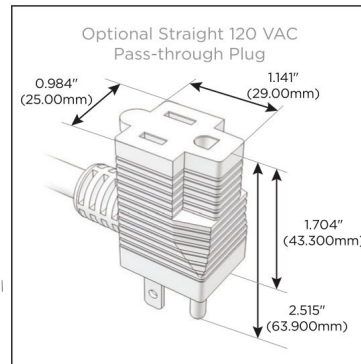

Plug:

Supplied with Low Profile Flat 45° Angle 120 VAC Plug

Optional Standard Straight 120 VAC Plug

Optional Straight 120 VAC Pass-through Plug

- CLEAN, COMPACT DESIGN
- STREAMLINED
- LOW PROFILE
- SIDE-EXITING CORDS
- PLUG & PLAY
- 6' AC CORD & PLUG (FLAT PLUG STANDARD)
- CUSTOMIZABLE CONFIGURATIONS AND FINISHES
- UL LISTED FOR MOUNTING IN FURNITURE
- 15A

M-POWER-4T

AC POWER & DATA CONNECTIVITY SOLUTION

M-POWER-4TRZ-RASR-RZATP

Specs:

Modules/Ports:

- R** Switched AC (Rocker Switch)
- A** Tamper Resistant AC Receptacle
- S** USB-C (25W High Speed Charging Port)