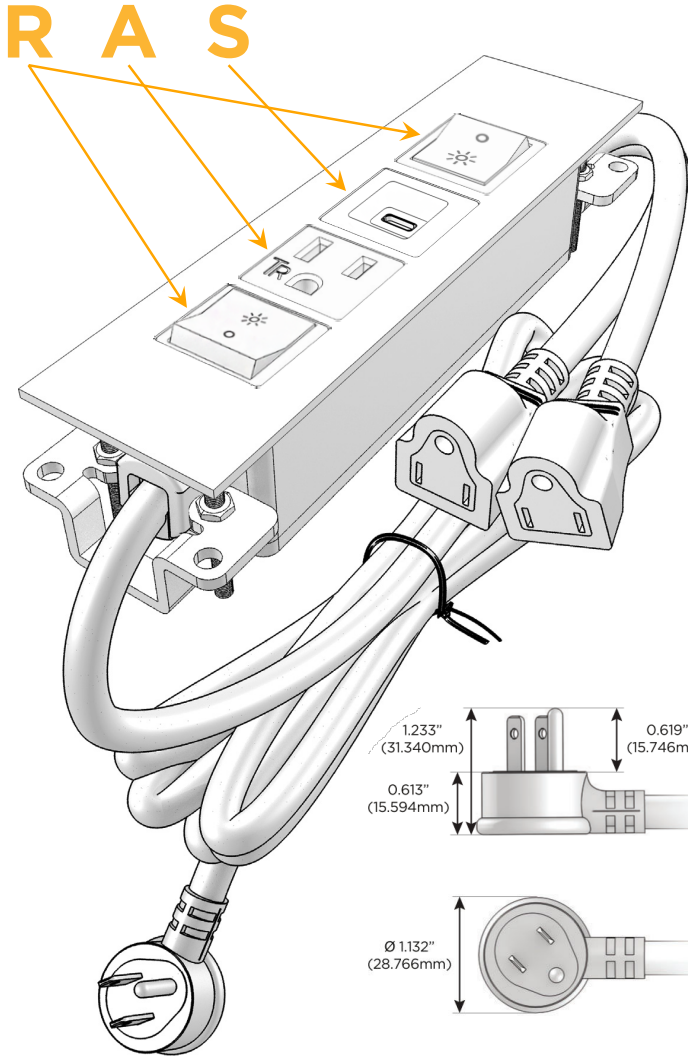

Trim Plate Finish: **UNICOLOR™ OIL RUBBED BRONZE (ABS)**

Custom Finishes Available

M-POWER-4TRZ-RASR-RZATP

Features:

Module/Port Options:

- A** Tamper Resistant AC Receptacle
- E** USB-A & USB-C (20W)
- M** Double USB-A (Fast Charging Ports - 18W)
- H** HDMI
- 6** CAT 6
- 12** RJ 12
- X** Switched AC
- Y** 3-Way Switch (Low Voltage)
- V** USB-C (45W High Speed Charging Port)
- S** USB-C (25W High Speed Charging Port)
- R** Switched AC (Rocker Switch)
- D** Dimmer Switch

Plug:

Supplied with Low Profile Flat 45° Angle 120 VAC Plug

Optional Standard Straight 120 VAC Plug

Optional Straight 120 VAC Pass-through Plug

- CLEAN, COMPACT DESIGN
- STREAMLINED
- LOW PROFILE
- SIDE-EXITING CORDS
- PLUG & PLAY
- 6' AC CORD & PLUG (FLAT PLUG STANDARD)
- CUSTOMIZABLE CONFIGURATIONS AND FINISHES
- UL LISTED FOR MOUNTING IN FURNITURE
- 15A

M-POWER-4T

AC POWER & DATA CONNECTIVITY SOLUTION

M-POWER-4TRZ-RASR-RZATP

Specs:

Modules/Ports:

- R** Switched AC (Rocker Switch)
- A** Tamper Resistant AC Receptacle
- S** USB-C (25W High Speed Charging Port)