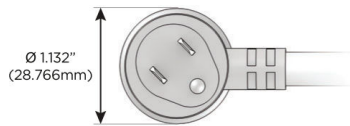

Plug:

Supplied with Low Profile Flat 45° Angle 120 VAC Plug

Optional Standard Straight 120 VAC Plug

Optional Straight 120 VAC Pass-through Plug

- CLEAN, COMPACT DESIGN
- STREAMLINED
- LOW PROFILE
- SIDE-EXITING CORDS
- PLUG & PLAY
- 6' AC CORD & PLUG (FLAT PLUG STANDARD)
- CUSTOMIZABLE CONFIGURATIONS AND FINISHES
- UL LISTED FOR MOUNTING IN FURNITURE
- 15A

M-POWER-4T

AC POWER & DATA CONNECTIVITY SOLUTION

M-POWER-4TRZ-RAER-RZATP

Specs:

Modules/Ports:

- R** Switched AC (Rocker Switch)
- A** Tamper Resistant AC Receptacle
- E** USB-A & USB-C (20W)

Distributed by