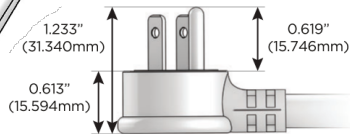

M-POWER-4T

AC POWER & DATA CONNECTIVITY SOLUTION

M-POWER-4TRZ-RAER-RZATP

Specs:

Modules/Ports:

- R** Switched AC (Rocker Switch)
- A** Tamper Resistant AC Receptacle
- E** USB-A & USB-C (20W)

Distributed by