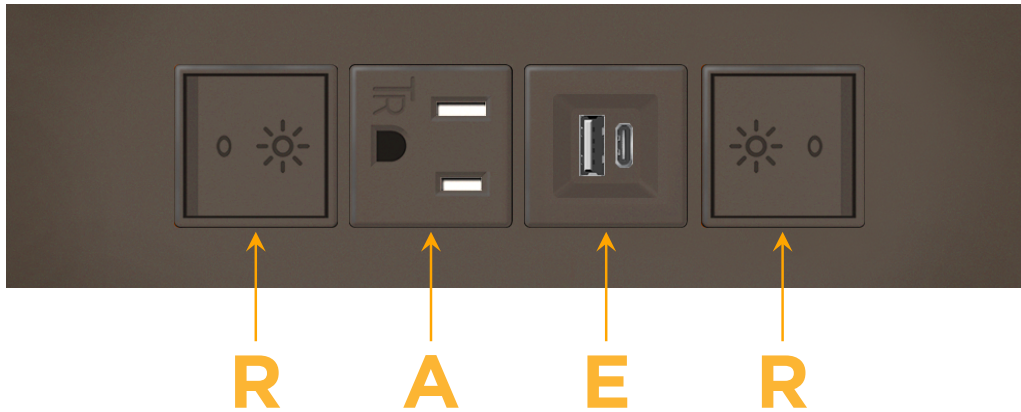

Trim Plate Finish: **UNICOLOR™ OIL RUBBED BRONZE (ABS)**

Custom Finishes Available

M-POWER-4TRZ-RAER-RZATP

Features:

Module/Port Options:

- A** Tamper Resistant AC Receptacle
- E** USB-A & USB-C (20W)
- M** Double USB-A (Fast Charging Ports - 18W)
- H** HDMI
- 6** CAT 6
- 12** RJ 12
- X** Switched AC
- Y** 3-Way Switch (Low Voltage)
- V** USB-C (45W High Speed Charging Port)
- S** USB-C (25W High Speed Charging Port)
- R** Switched AC (Rocker Switch)
- D** Dimmer Switch

Plug:

Supplied with Low Profile Flat 45° Angle 120 VAC Plug

Optional Standard Straight 120 VAC Plug

Optional Straight 120 VAC Pass-through Plug

- CLEAN, COMPACT DESIGN
- STREAMLINED
- LOW PROFILE
- SIDE-EXITING CORDS
- PLUG & PLAY
- 6' AC CORD & PLUG (FLAT PLUG STANDARD)
- CUSTOMIZABLE CONFIGURATIONS AND FINISHES
- UL LISTED FOR MOUNTING IN FURNITURE
- 15A

M-POWER-4T

AC POWER & DATA CONNECTIVITY SOLUTION

M-POWER-4TRZ-RAER-RZATP

Specs:

Modules/Ports:

- R** Switched AC (Rocker Switch)
- A** Tamper Resistant AC Receptacle
- E** USB-A & USB-C (20W)

Distributed by