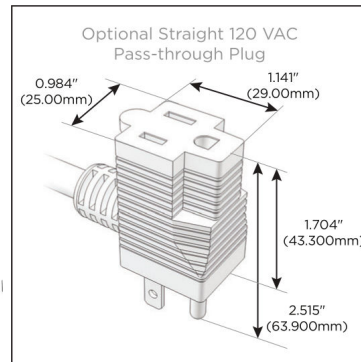

Plug:

Supplied with Low Profile Flat 45° Angle 120 VAC Plug

Optional Standard Straight 120 VAC Plug

Optional Straight 120 VAC Pass-through Plug

- CLEAN, COMPACT DESIGN
- STREAMLINED
- LOW PROFILE
- SIDE-EXITING CORDS
- PLUG & PLAY
- 6' AC CORD & PLUG (FLAT PLUG STANDARD)
- CUSTOMIZABLE CONFIGURATIONS AND FINISHES
- UL LISTED FOR MOUNTING IN FURNITURE
- 15A

M-POWER-4T

AC POWER & DATA CONNECTIVITY SOLUTION

M-POWER-4TRZ-RAER-RZATP

Specs:

Modules/Ports:

- R** Switched AC (Rocker Switch)
- A** Tamper Resistant AC Receptacle
- E** USB-A & USB-C (20W)

Distributed by