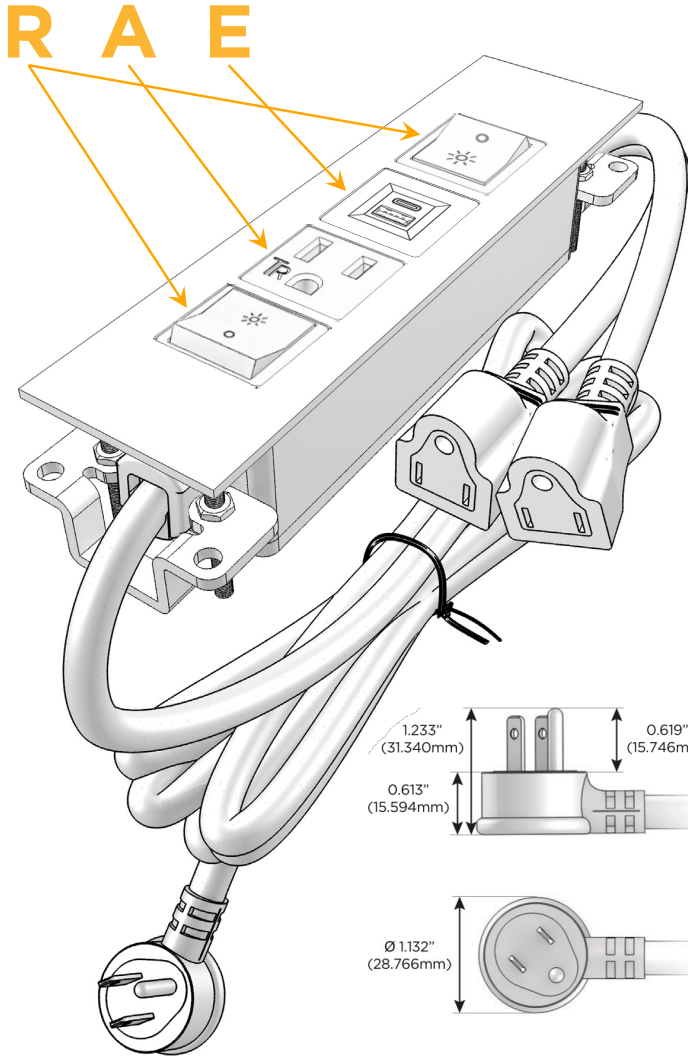

Trim Plate Finish: **UNICOLOR™ OIL RUBBED BRONZE (ABS)**

Custom Finishes Available

M-POWER-4TRZ-RAER-RZATP

Features:

Module/Port Options:

- A** Tamper Resistant AC Receptacle
- E** USB-A & USB-C (20W)
- M** Double USB-A (Fast Charging Ports - 18W)
- H** HDMI
- 6** CAT 6
- 12** RJ 12
- X** Switched AC
- Y** 3-Way Switch (Low Voltage)
- V** USB-C (45W High Speed Charging Port)
- S** USB-C (25W High Speed Charging Port)
- R** Switched AC (Rocker Switch)
- D** Dimmer Switch

Plug:

Supplied with Low Profile Flat 45° Angle 120 VAC Plug

Optional Standard Straight 120 VAC Plug

Optional Straight 120 VAC Pass-through Plug

- CLEAN, COMPACT DESIGN
- STREAMLINED
- LOW PROFILE
- SIDE-EXITING CORDS
- PLUG & PLAY
- 6' AC CORD & PLUG (FLAT PLUG STANDARD)
- CUSTOMIZABLE CONFIGURATIONS AND FINISHES
- UL LISTED FOR MOUNTING IN FURNITURE
- 15A

M-POWER-4T

AC POWER & DATA CONNECTIVITY SOLUTION

M-POWER-4TRZ-RAER-RZATP

Specs:

Modules/Ports:

- R** Switched AC (Rocker Switch)
- A** Tamper Resistant AC Receptacle
- E** USB-A & USB-C (20W)

Distributed by