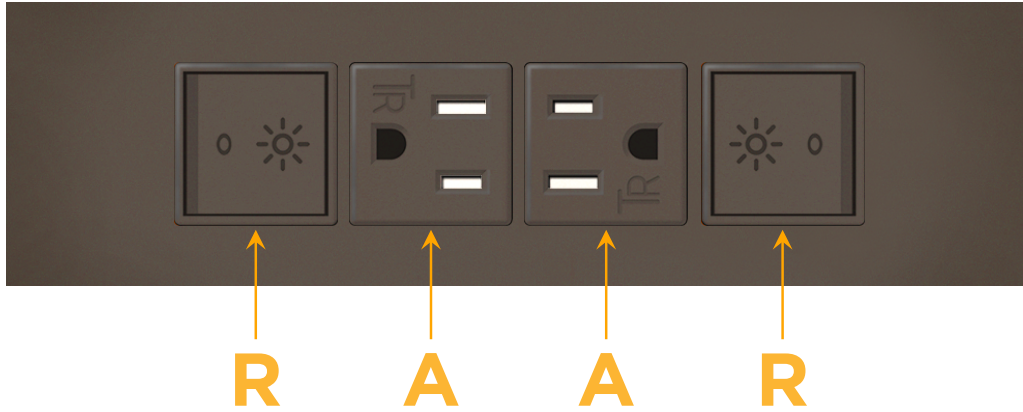

M-POWER-4T

AC POWER & DATA CONNECTIVITY SOLUTION

M-POWER-4TRZ-RAAR-RZATP

Distributed by

Mormax Company, Inc.

8 Westchester Plaza

Elmsford, NY 10523

914-699-0101

sales@mormax.com

mormax.com

Metro Light & Power's line of power & data solutions offers sophisticated design elements combined with greater ease of installation. Streamlined and low-profile, enhanced by side-exiting cords, our outlets advance the industry with their cutting edge look and feel. We believe flexibility is key, and we provide a variety of mounting options, including the ability to mount in limited spaces. Our outlets are available in many finishes and configurations, in addition to a custom color and finish capability for our clients.

Trim Plate Finish: **UNICOLOR™ OIL RUBBED BRONZE (ABS)**

Custom Finishes Available

M-POWER-4TRZ-RAAR-RZATP

Features:

Module/Port Options:

- **A** Tamper Resistant AC Receptacle
- **E** USB-A & USB-C (20W)
- **M** Double USB-A (Fast Charging Ports - 18W)
- **H** HDMI
- **6** CAT 6
- **12** RJ 12
- **X** Switched AC
- **Y** 3-Way Switch (Low Voltage)
- **V** USB-C (45W High Speed Charging Port)
- **S** USB-C (25W High Speed Charging Port)
- **R** Switched AC (Rocker Switch)
- **D** Dimmer Switch

Plug:

Supplied with Low Profile Flat 45° Angle 120 VAC Plug

Optional Standard Straight 120 VAC Plug

Optional Straight 120 VAC Pass-through Plug

- CLEAN, COMPACT DESIGN
- STREAMLINED
- LOW PROFILE
- SIDE-EXITING CORDS
- PLUG & PLAY
- 6' AC CORD & PLUG (FLAT PLUG STANDARD)
- CUSTOMIZABLE CONFIGURATIONS AND FINISHES
- UL LISTED FOR MOUNTING IN FURNITURE
- 15A