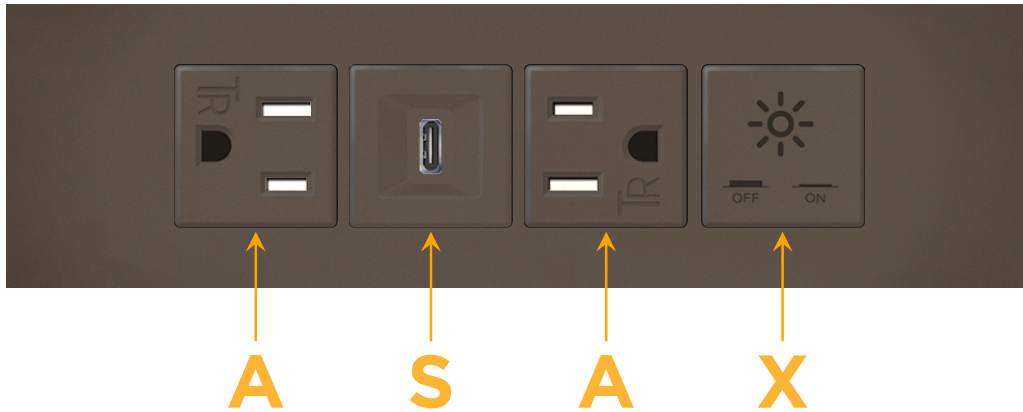

Trim Plate Finish: **UNICOLOR™ OIL RUBBED BRONZE (ABS)**

Custom Finishes Available

M-POWER-4TRZ-ASAX-RZATP

Features:

**Module/Port Options:**

- A** Tamper Resistant AC Receptacle
- E** USB-A & USB-C (20W)
- M** Double USB-A (Fast Charging Ports - 18W)
- H** HDMI
- 6** CAT 6
- 12** RJ 12
- X** Switched AC
- Y** 3-Way Switch (Low Voltage)
- V** USB-C (45W High Speed Charging Port)
- S** USB-C (25W High Speed Charging Port)
- R** Switched AC (Rocker Switch)
- D** Dimmer Switch

**Plug:**

Supplied with Low Profile Flat 45° Angle 120 VAC Plug

Optional Standard Straight 120 VAC Plug

Optional Straight 120 VAC Pass-through Plug

- CLEAN, COMPACT DESIGN
- STREAMLINED
- LOW PROFILE
- SIDE-EXITING CORDS
- PLUG & PLAY
- 6' AC CORD & PLUG (FLAT PLUG STANDARD)
- CUSTOMIZABLE CONFIGURATIONS AND FINISHES
- UL LISTED FOR MOUNTING IN FURNITURE
- 15A

### Modules/Ports:

- A** Tamper Resistant AC Receptacle
- S** USB-C (25W High Speed Charging Port)
- X** Switched AC

Distributed by

Mormax Company, Inc.

8 Westchester Plaza

Elmsford, NY 10523

914-699-0101

sales@mormax.com