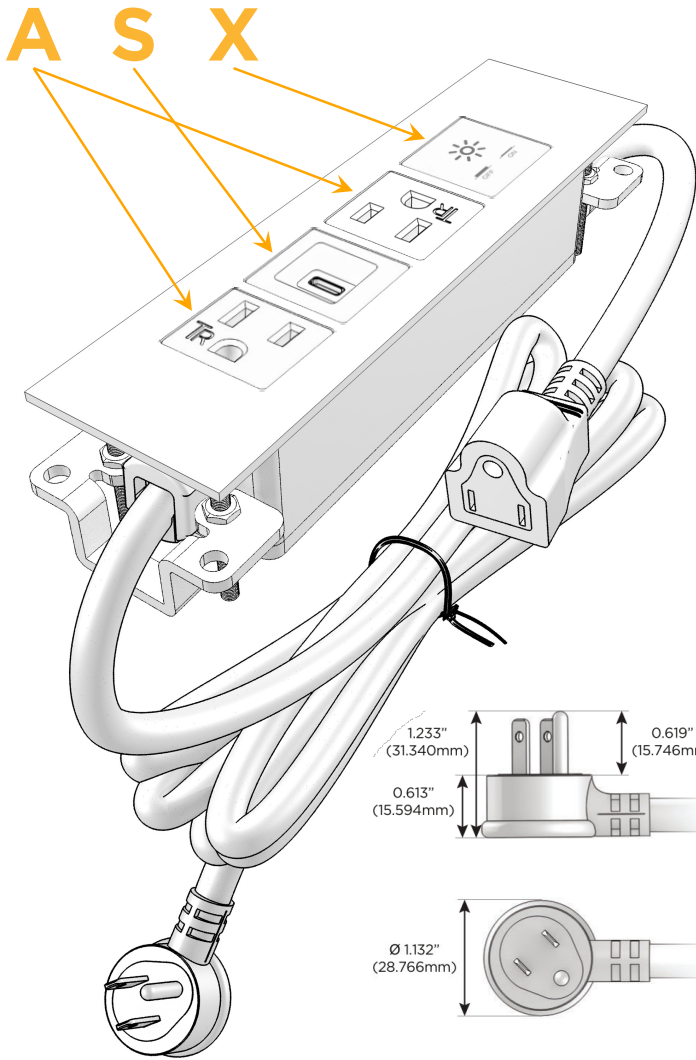

**Plug:**

Supplied with Low Profile Flat 45° Angle 120 VAC Plug

Optional Standard Straight 120 VAC Plug

Optional Straight 120 VAC Pass-through Plug

- CLEAN, COMPACT DESIGN
- STREAMLINED
- LOW PROFILE
- SIDE-EXITING CORDS
- PLUG & PLAY
- 6' AC CORD & PLUG (FLAT PLUG STANDARD)
- CUSTOMIZABLE CONFIGURATIONS AND FINISHES
- UL LISTED FOR MOUNTING IN FURNITURE
- 15A

## AC POWER & DATA CONNECTIVITY SOLUTION

M-POWER-4TRZ-ASAX-RZATP

Specs:

### Modules/Ports:

- A** Tamper Resistant AC Receptacle
- S** USB-C (25W High Speed Charging Port)
- X** Switched AC

Distributed by

Mormax Company, Inc.

8 Westchester Plaza

Elmsford, NY 10523

914-699-0101

sales@mormax.com