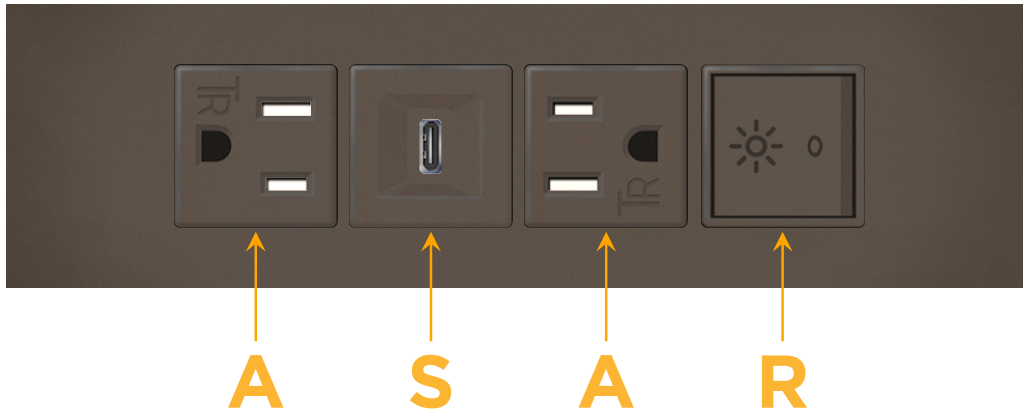

Trim Plate Finish: UNICOLOR™ OIL RUBBED BRONZE (ABS)

Custom Finishes Available

M-POWER-4TRZ-ASAR-RZATP

Features:

Module/Port Options:

- A** Tamper Resistant AC Receptacle
- E** USB-A & USB-C (20W)
- M** Double USB-A (Fast Charging Ports - 18W)
- H** HDMI
- 6** CAT 6
- 12** RJ 12
- X** Switched AC
- Y** 3-Way Switch (Low Voltage)
- V** USB-C (45W High Speed Charging Port)
- S** USB-C (25W High Speed Charging Port)
- R** Switched AC (Rocker Switch)
- D** Dimmer Switch

Plug:

Supplied with Low Profile Flat 45° Angle 120 VAC Plug

Optional Standard Straight 120 VAC Plug

Optional Straight 120 VAC Pass-through Plug

- CLEAN, COMPACT DESIGN
- STREAMLINED
- LOW PROFILE
- SIDE-EXITING CORDS
- PLUG & PLAY
- 6' AC CORD & PLUG (FLAT PLUG STANDARD)
- CUSTOMIZABLE CONFIGURATIONS AND FINISHES
- UL LISTED FOR MOUNTING IN FURNITURE
- 15A

M-POWER-4T

AC POWER & DATA CONNECTIVITY SOLUTION

M-POWER-4TRZ-ASAR-RZATP

Specs:

Modules/Ports:

- A** Tamper Resistant AC Receptacle
- S** USB-C (25W High Speed Charging Port)
- R** Switched AC (Rocker Switch)