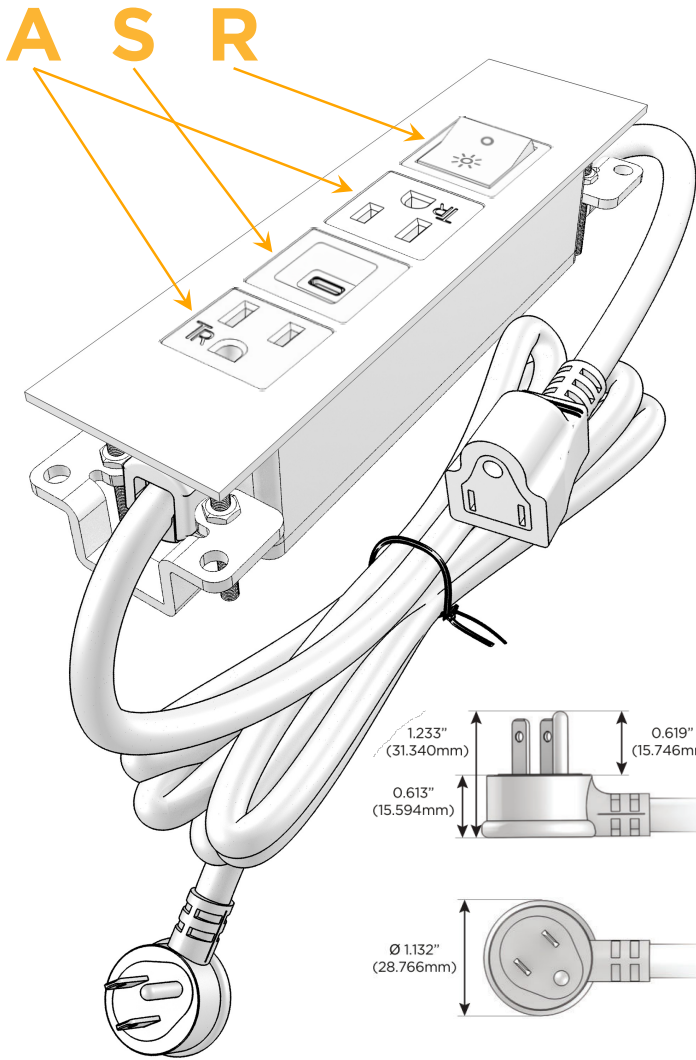

Trim Plate Finish: UNICOLOR™ OIL RUBBED BRONZE (ABS)

Custom Finishes Available

M-POWER-4TRZ-ASAR-RZATP

Features:

Module/Port Options:

- A** Tamper Resistant AC Receptacle
- E** USB-A & USB-C (20W)
- M** Double USB-A (Fast Charging Ports - 18W)
- H** HDMI
- 6** CAT 6
- 12** RJ 12
- X** Switched AC
- Y** 3-Way Switch (Low Voltage)
- V** USB-C (45W High Speed Charging Port)
- S** USB-C (25W High Speed Charging Port)
- R** Switched AC (Rocker Switch)
- D** Dimmer Switch

Plug:

Supplied with Low Profile Flat 45° Angle 120 VAC Plug

Optional Standard Straight 120 VAC Plug

Optional Straight 120 VAC Pass-through Plug

- CLEAN, COMPACT DESIGN
- STREAMLINED
- LOW PROFILE
- SIDE-EXITING CORDS
- PLUG & PLAY
- 6' AC CORD & PLUG (FLAT PLUG STANDARD)
- CUSTOMIZABLE CONFIGURATIONS AND FINISHES
- UL LISTED FOR MOUNTING IN FURNITURE
- 15A

M-POWER-4T

AC POWER & DATA CONNECTIVITY SOLUTION

M-POWER-4TRZ-ASAR-RZATP

Specs:

Modules/Ports:

- A** Tamper Resistant AC Receptacle
- S** USB-C (25W High Speed Charging Port)
- R** Switched AC (Rocker Switch)