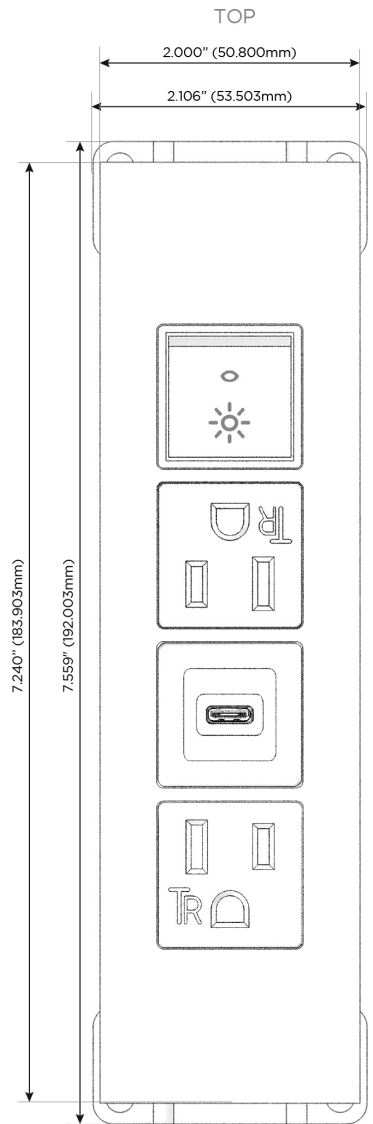

Trim Plate Finish: UNICOLOR™ OIL RUBBED BRONZE (ABS)

Custom Finishes Available

M-POWER-4TRZ-ASAR-RZATP

Features:

Module/Port Options:

- A** Tamper Resistant AC Receptacle
- E** USB-A & USB-C (20W)
- M** Double USB-A (Fast Charging Ports - 18W)
- H** HDMI
- 6** CAT 6
- 12** RJ 12
- X** Switched AC
- Y** 3-Way Switch (Low Voltage)
- V** USB-C (45W High Speed Charging Port)
- S** USB-C (25W High Speed Charging Port)
- R** Switched AC (Rocker Switch)
- D** Dimmer Switch

Plug:

Supplied with Low Profile Flat 45° Angle 120 VAC Plug

Optional Standard Straight 120 VAC Plug

Optional Straight 120 VAC Pass-through Plug

- CLEAN, COMPACT DESIGN
- STREAMLINED
- LOW PROFILE
- SIDE-EXITING CORDS
- PLUG & PLAY
- 6' AC CORD & PLUG (FLAT PLUG STANDARD)
- CUSTOMIZABLE CONFIGURATIONS AND FINISHES
- UL LISTED FOR MOUNTING IN FURNITURE
- 15A

M-POWER-4T

AC POWER & DATA CONNECTIVITY SOLUTION

M-POWER-4TRZ-ASAR-RZATP

Specs:

Modules/Ports:

- A** Tamper Resistant AC Receptacle
- S** USB-C (25W High Speed Charging Port)
- R** Switched AC (Rocker Switch)