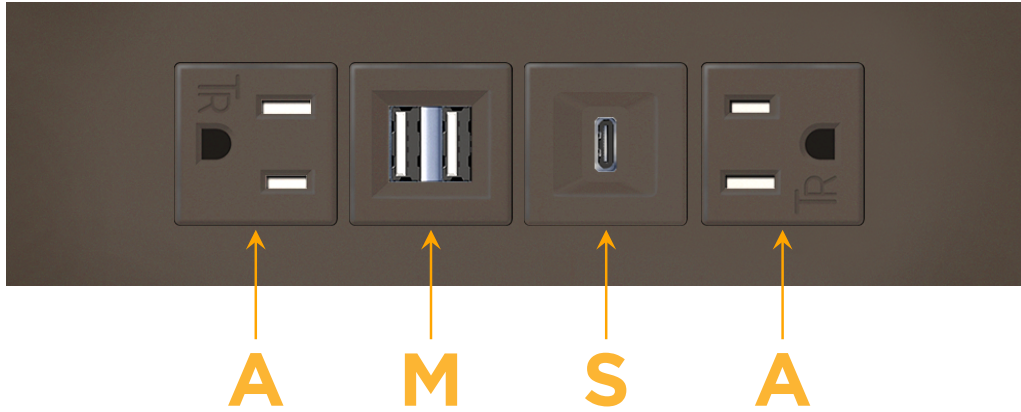

Trim Plate Finish: **UNICOLOR™ OIL RUBBED BRONZE (ABS)**

Custom Finishes Available

M-POWER-4TRZ-AMSA-RZATP

Features:

Module/Port Options:

- A** Tamper Resistant AC Receptacle
- E** USB-A & USB-C (20W)
- M** Double USB-A (Fast Charging Ports - 18W)
- H** HDMI
- 6** CAT 6
- 12** RJ 12
- X** Switched AC
- Y** 3-Way Switch (Low Voltage)
- V** USB-C (45W High Speed Charging Port)
- S** USB-C (25W High Speed Charging Port)
- R** Switched AC (Rocker Switch)
- D** Dimmer Switch

Plug:

Supplied with Low Profile Flat 45° Angle 120 VAC Plug

Optional Standard Straight 120 VAC Plug

Optional Straight 120 VAC Pass-through Plug

- CLEAN, COMPACT DESIGN
- STREAMLINED
- LOW PROFILE
- SIDE-EXITING CORDS
- PLUG & PLAY
- 6' AC CORD & PLUG (FLAT PLUG STANDARD)
- CUSTOMIZABLE CONFIGURATIONS AND FINISHES
- UL LISTED FOR MOUNTING IN FURNITURE
- 15A

M-POWER-4T

AC POWER & DATA CONNECTIVITY SOLUTION

M-POWER-4TRZ-AMSA-RZATP

Specs:

Modules/Ports:

- A** Tamper Resistant AC Receptacle
- M** Double USB-A (Fast Charging Ports - 18W)
- S** USB-C (25W High Speed Charging Port)