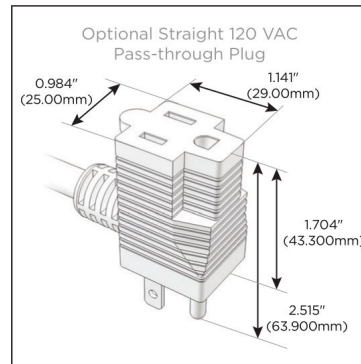

Plug:

Supplied with Low Profile Flat 45° Angle 120 VAC Plug

Optional Standard Straight 120 VAC Plug

Optional Straight 120 VAC Pass-through Plug

- CLEAN, COMPACT DESIGN
- STREAMLINED
- LOW PROFILE
- SIDE-EXITING CORDS
- PLUG & PLAY
- 6' AC CORD & PLUG (FLAT PLUG STANDARD)
- CUSTOMIZABLE CONFIGURATIONS AND FINISHES
- UL LISTED FOR MOUNTING IN FURNITURE
- 15A

M-POWER-4T

AC POWER & DATA CONNECTIVITY SOLUTION

M-POWER-4TRZ-AMSA-RZATP

Specs:

Modules/Ports:

- A** Tamper Resistant AC Receptacle
- M** Double USB-A (Fast Charging Ports - 18W)
- S** USB-C (25W High Speed Charging Port)