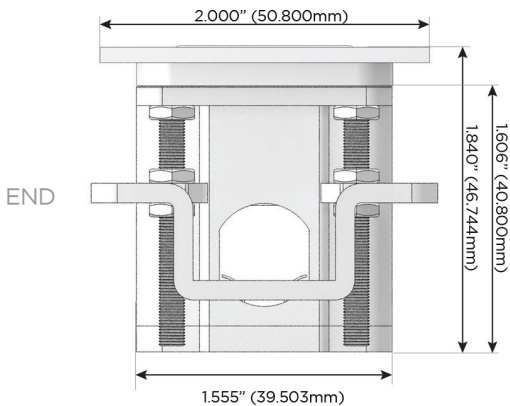

Plug:

Supplied with Low Profile Flat 45° Angle 120 VAC Plug

Optional Standard Straight 120 VAC Plug

Optional Straight 120 VAC Pass-through Plug

- CLEAN, COMPACT DESIGN
- STREAMLINED
- LOW PROFILE
- SIDE-EXITING CORDS
- PLUG & PLAY
- 6' AC CORD & PLUG (FLAT PLUG STANDARD)
- CUSTOMIZABLE CONFIGURATIONS AND FINISHES
- UL LISTED FOR MOUNTING IN FURNITURE
- 15A

M-POWER-4T

AC POWER & DATA CONNECTIVITY SOLUTION

M-POWER-4TRZ-AMSA-RZATP

Specs:

Modules/Ports:

- A** Tamper Resistant AC Receptacle
- M** Double USB-A (Fast Charging Ports - 18W)
- S** USB-C (25W High Speed Charging Port)