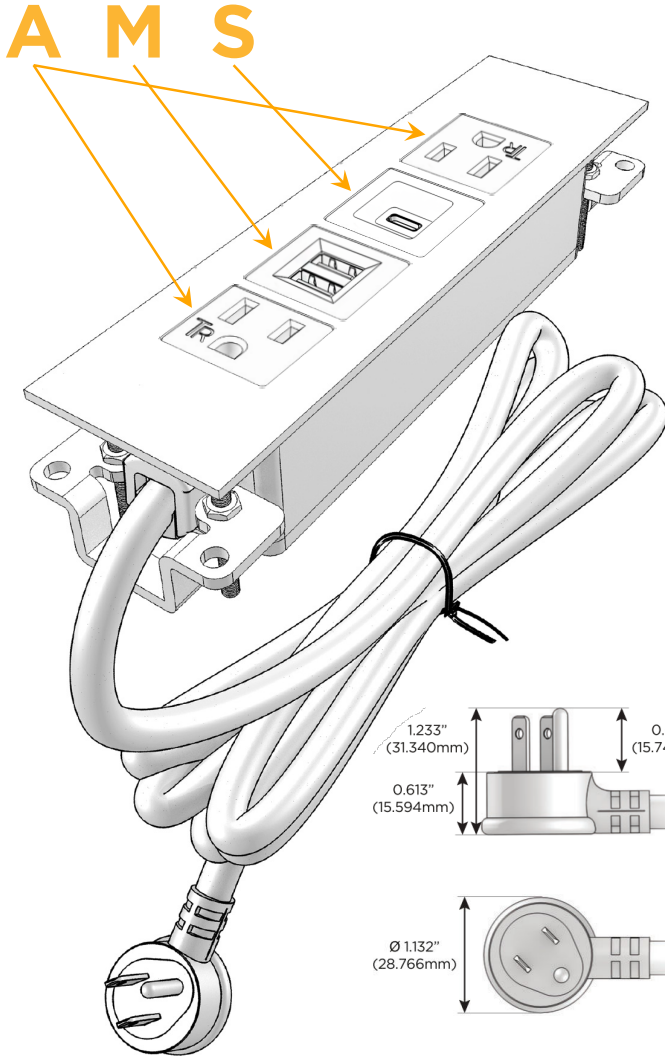

Trim Plate Finish: **UNICOLOR™ OIL RUBBED BRONZE (ABS)**

Custom Finishes Available

M-POWER-4TRZ-AMSA-RZATP

Features:

Module/Port Options:

- A** Tamper Resistant AC Receptacle
- E** USB-A & USB-C (20W)
- M** Double USB-A (Fast Charging Ports - 18W)
- H** HDMI
- 6** CAT 6
- 12** RJ 12
- X** Switched AC
- Y** 3-Way Switch (Low Voltage)
- V** USB-C (45W High Speed Charging Port)
- S** USB-C (25W High Speed Charging Port)
- R** Switched AC (Rocker Switch)
- D** Dimmer Switch

Plug:

Supplied with Low Profile Flat 45° Angle 120 VAC Plug

Optional Standard Straight 120 VAC Plug

Optional Straight 120 VAC Pass-through Plug

- CLEAN, COMPACT DESIGN
- STREAMLINED
- LOW PROFILE
- SIDE-EXITING CORDS
- PLUG & PLAY
- 6' AC CORD & PLUG (FLAT PLUG STANDARD)
- CUSTOMIZABLE CONFIGURATIONS AND FINISHES
- UL LISTED FOR MOUNTING IN FURNITURE
- 15A

M-POWER-4T

AC POWER & DATA CONNECTIVITY SOLUTION

M-POWER-4TRZ-AMSA-RZATP

Specs:

Modules/Ports:

- A** Tamper Resistant AC Receptacle
- M** Double USB-A (Fast Charging Ports - 18W)
- S** USB-C (25W High Speed Charging Port)