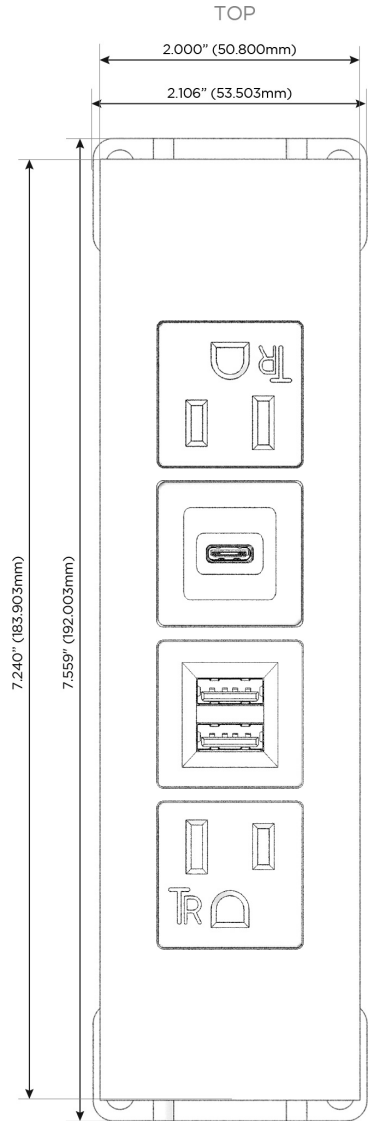

Trim Plate Finish: **UNICOLOR™ OIL RUBBED BRONZE (ABS)**

Custom Finishes Available

M-POWER-4TRZ-AMSA-RZATP

Features:

Module/Port Options:

- A** Tamper Resistant AC Receptacle
- E** USB-A & USB-C (20W)
- M** Double USB-A (Fast Charging Ports - 18W)
- H** HDMI
- 6** CAT 6
- 12** RJ 12
- X** Switched AC
- Y** 3-Way Switch (Low Voltage)
- V** USB-C (45W High Speed Charging Port)
- S** USB-C (25W High Speed Charging Port)
- R** Switched AC (Rocker Switch)
- D** Dimmer Switch

Plug:

Supplied with Low Profile Flat 45° Angle 120 VAC Plug

Optional Standard Straight 120 VAC Plug

Optional Straight 120 VAC Pass-through Plug

- CLEAN, COMPACT DESIGN
- STREAMLINED
- LOW PROFILE
- SIDE-EXITING CORDS
- PLUG & PLAY
- 6' AC CORD & PLUG (FLAT PLUG STANDARD)
- CUSTOMIZABLE CONFIGURATIONS AND FINISHES
- UL LISTED FOR MOUNTING IN FURNITURE
- 15A

M-POWER-4T

AC POWER & DATA CONNECTIVITY SOLUTION

M-POWER-4TRZ-AMSA-RZATP

Specs:

Modules/Ports:

- A** Tamper Resistant AC Receptacle
- M** Double USB-A (Fast Charging Ports - 18W)
- S** USB-C (25W High Speed Charging Port)