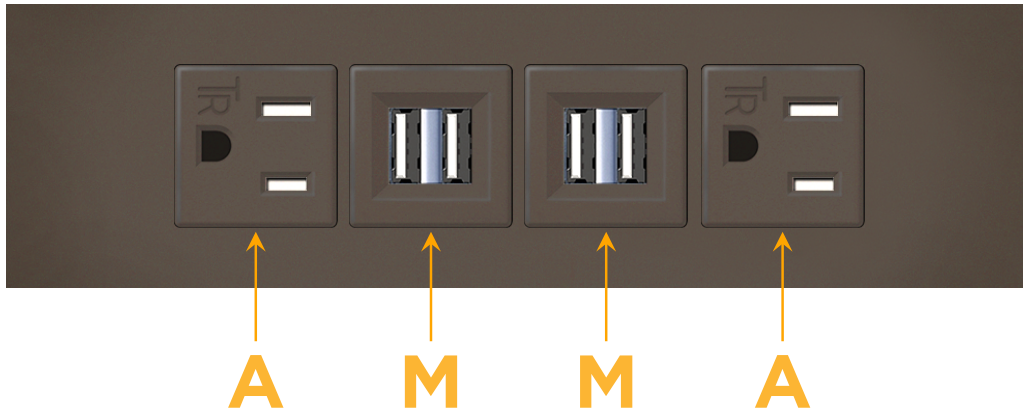

Trim Plate Finish: **UNICOLOR™ OIL RUBBED BRONZE (ABS)**

Custom Finishes Available

M-POWER-4TRZ-AMMA-RZATP

Features:

Module/Port Options:

- A** Tamper Resistant AC Receptacle
- E** USB-A & USB-C (20W)
- M** Double USB-A (Fast Charging Ports - 18W)
- H** HDMI
- 6** CAT 6
- 12** RJ 12
- X** Switched AC
- Y** 3-Way Switch (Low Voltage)
- V** USB-C (45W High Speed Charging Port)
- S** USB-C (25W High Speed Charging Port)
- R** Switched AC (Rocker Switch)
- D** Dimmer Switch

Plug:

Supplied with Low Profile Flat 45° Angle 120 VAC Plug

Optional Standard Straight 120 VAC Plug

Optional Straight 120 VAC Pass-through Plug

- CLEAN, COMPACT DESIGN
- STREAMLINED
- LOW PROFILE
- SIDE-EXITING CORDS
- PLUG & PLAY
- 6' AC CORD & PLUG (FLAT PLUG STANDARD)
- CUSTOMIZABLE CONFIGURATIONS AND FINISHES
- UL LISTED FOR MOUNTING IN FURNITURE
- 15A

M-POWER-4T

AC POWER & DATA CONNECTIVITY SOLUTION

M-POWER-4TRZ-AMMA-RZATP

Specs:

Modules/Ports:

- A** Tamper Resistant AC Receptacle
- M** Double USB-A (Fast Charging Ports - 18W)

Distributed by

Mormax Company, Inc.