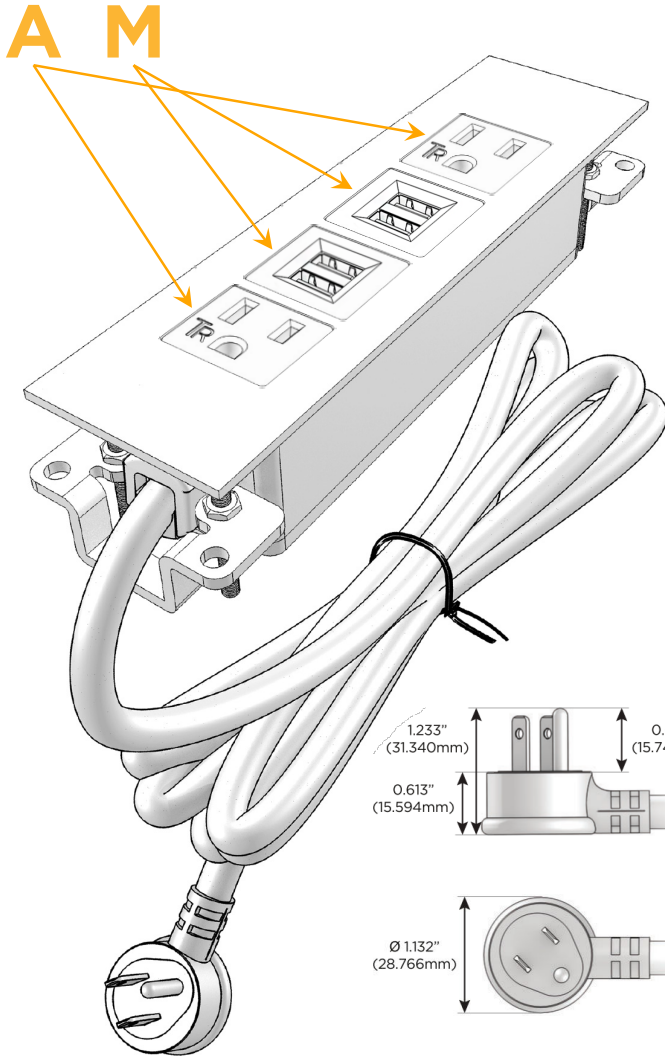

Trim Plate Finish: **UNICOLOR™ OIL RUBBED BRONZE (ABS)**

Custom Finishes Available

M-POWER-4TRZ-AMMA-RZATP

Features:

Module/Port Options:

- A** Tamper Resistant AC Receptacle
- E** USB-A & USB-C (20W)
- M** Double USB-A (Fast Charging Ports - 18W)
- H** HDMI
- 6** CAT 6
- 12** RJ 12
- X** Switched AC
- Y** 3-Way Switch (Low Voltage)
- V** USB-C (45W High Speed Charging Port)
- S** USB-C (25W High Speed Charging Port)
- R** Switched AC (Rocker Switch)
- D** Dimmer Switch

Plug:

Supplied with Low Profile Flat 45° Angle 120 VAC Plug

Optional Standard Straight 120 VAC Plug

Optional Straight 120 VAC Pass-through Plug

- CLEAN, COMPACT DESIGN
- STREAMLINED
- LOW PROFILE
- SIDE-EXITING CORDS
- PLUG & PLAY
- 6' AC CORD & PLUG (FLAT PLUG STANDARD)
- CUSTOMIZABLE CONFIGURATIONS AND FINISHES
- UL LISTED FOR MOUNTING IN FURNITURE
- 15A

M-POWER-4T

AC POWER & DATA CONNECTIVITY SOLUTION

M-POWER-4TRZ-AMMA-RZATP

Specs:

Modules/Ports:

- A** Tamper Resistant AC Receptacle
- M** Double USB-A (Fast Charging Ports - 18W)

Distributed by

Mormax Company, Inc.