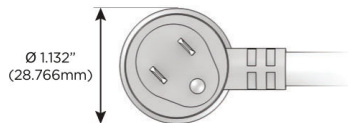

Plug:

Supplied with Low Profile Flat 45° Angle 120 VAC Plug

Optional Standard Straight 120 VAC Plug

Optional Straight 120 VAC Pass-through Plug

- CLEAN, COMPACT DESIGN
- STREAMLINED
- LOW PROFILE
- SIDE-EXITING CORDS
- PLUG & PLAY
- 6' AC CORD & PLUG (FLAT PLUG STANDARD)
- CUSTOMIZABLE CONFIGURATIONS AND FINISHES
- UL LISTED FOR MOUNTING IN FURNITURE
- 15A

M-POWER-4T

AC POWER & DATA CONNECTIVITY SOLUTION

M-POWER-4TRZ-AMMA-RZATP

Specs:

Modules/Ports:

- A** Tamper Resistant AC Receptacle
- M** Double USB-A (Fast Charging Ports - 18W)

Distributed by

Mormax Company, Inc.