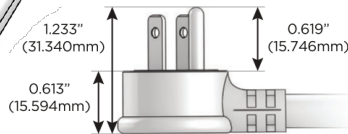

Plug:

Supplied with Low Profile Flat 45° Angle 120 VAC Plug

Optional Standard Straight 120 VAC Plug

Optional Straight 120 VAC Pass-through Plug

- CLEAN, COMPACT DESIGN
- STREAMLINED
- LOW PROFILE
- SIDE-EXITING CORDS
- PLUG & PLAY
- 6' AC CORD & PLUG (FLAT PLUG STANDARD)
- CUSTOMIZABLE CONFIGURATIONS AND FINISHES
- UL LISTED FOR MOUNTING IN FURNITURE
- 15A

M-POWER-4T

AC POWER & DATA CONNECTIVITY SOLUTION

M-POWER-4TRZ-AMMA-RZATP

Specs:

Modules/Ports:

- A** Tamper Resistant AC Receptacle
- M** Double USB-A (Fast Charging Ports - 18W)

Distributed by

Mormax Company, Inc.