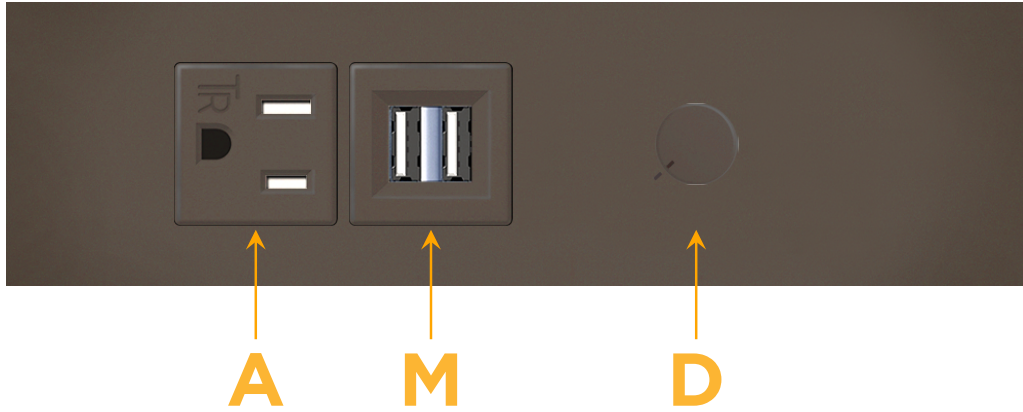

M-POWER-4T

AC POWER & DATA CONNECTIVITY SOLUTION

M-POWER-4TRZ-AMD-RZSTP

Distributed by

Mormax Company, Inc.

8 Westchester Plaza

Elmsford, NY 10523

914-699-0101

sales@mormax.com

mormax.com

Metro Light & Power's line of power & data solutions offers sophisticated design elements combined with greater ease of installation. Streamlined and low-profile, enhanced by side-exiting cords, our outlets advance the industry with their cutting edge look and feel. We believe flexibility is key, and we provide a variety of mounting options, including the ability to mount in limited spaces. Our outlets are available in many finishes and configurations, in addition to a custom color and finish capability for our clients.

Trim Plate Finish: **UNICOLOR™ OIL RUBBED BRONZE (ZINC/STEEL)**

Custom Finishes Available

M-POWER-4TRZ-AMD-RZSTP

Features:

Module/Port Options:

- **A** Tamper Resistant AC Receptacle
- **E** USB-A & USB-C (20W)
- **M** Double USB-A (Fast Charging Ports - 18W)
- **H** HDMI
- **6** CAT 6
- **12** RJ 12
- **X** Switched AC
- **Y** 3-Way Switch (Low Voltage)
- **V** USB-C (45W High Speed Charging Port)
- **S** USB-C (25W High Speed Charging Port)
- **R** Switched AC (Rocker Switch)
- **D** Dimmer Switch

Plug:

Supplied with Low Profile Flat 45° Angle 120 VAC Plug

Optional Standard Straight 120 VAC Plug

Optional Straight 120 VAC Pass-through Plug

- CLEAN, COMPACT DESIGN
- STREAMLINED
- LOW PROFILE
- SIDE-EXITING CORDS
- PLUG & PLAY
- 6' AC CORD & PLUG (FLAT PLUG STANDARD)
- CUSTOMIZABLE CONFIGURATIONS AND FINISHES
- ETL LISTED FOR MOUNTING IN FURNITURE
- 15A